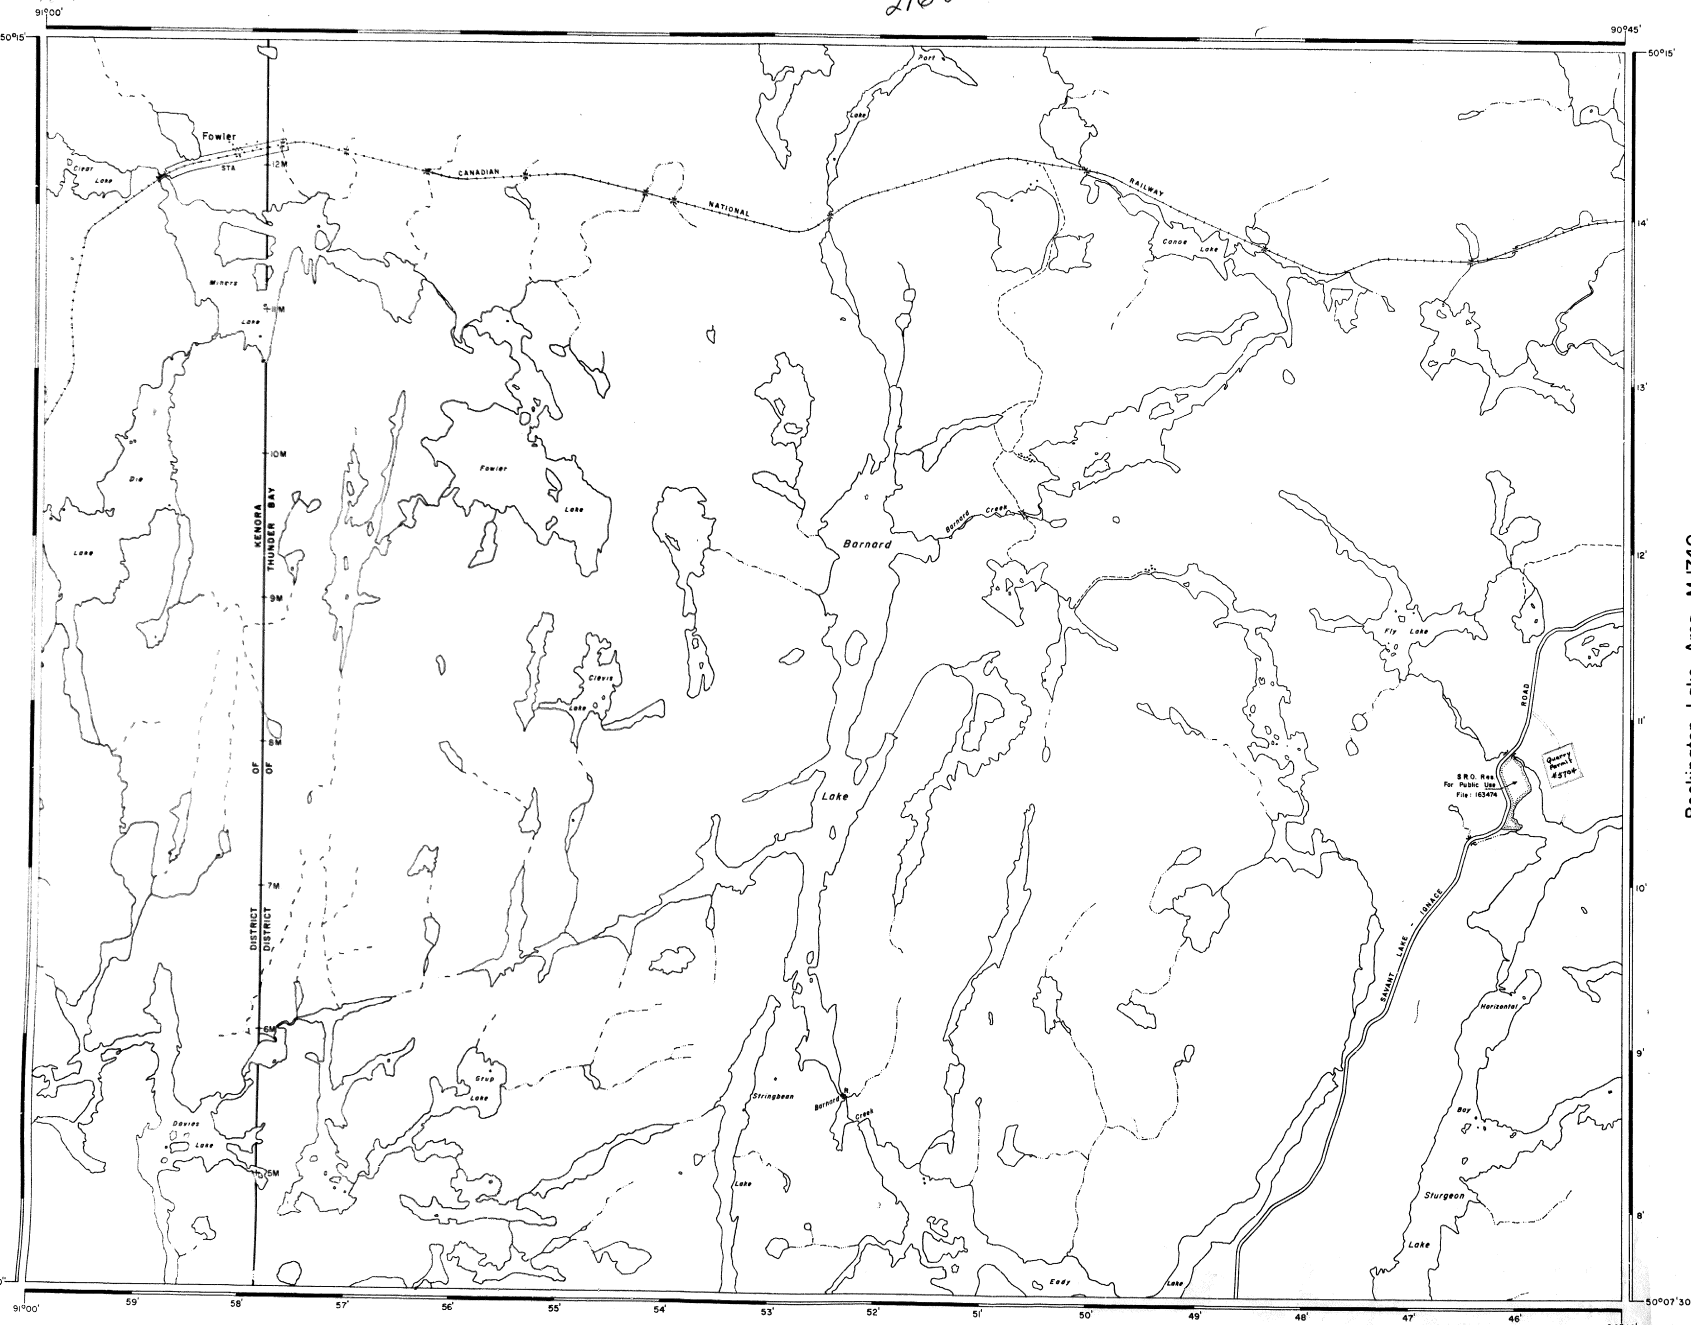

### NOTES

400' Surface Rights Reservation around  
all lakes and rivers.

Beckington Lake Area - M.1740

#1

G-2531

PLAN NO. M.1744

DEPARTMENT OF MINES  
— ONTARIO —

Fourbay Lake Area - M.2879