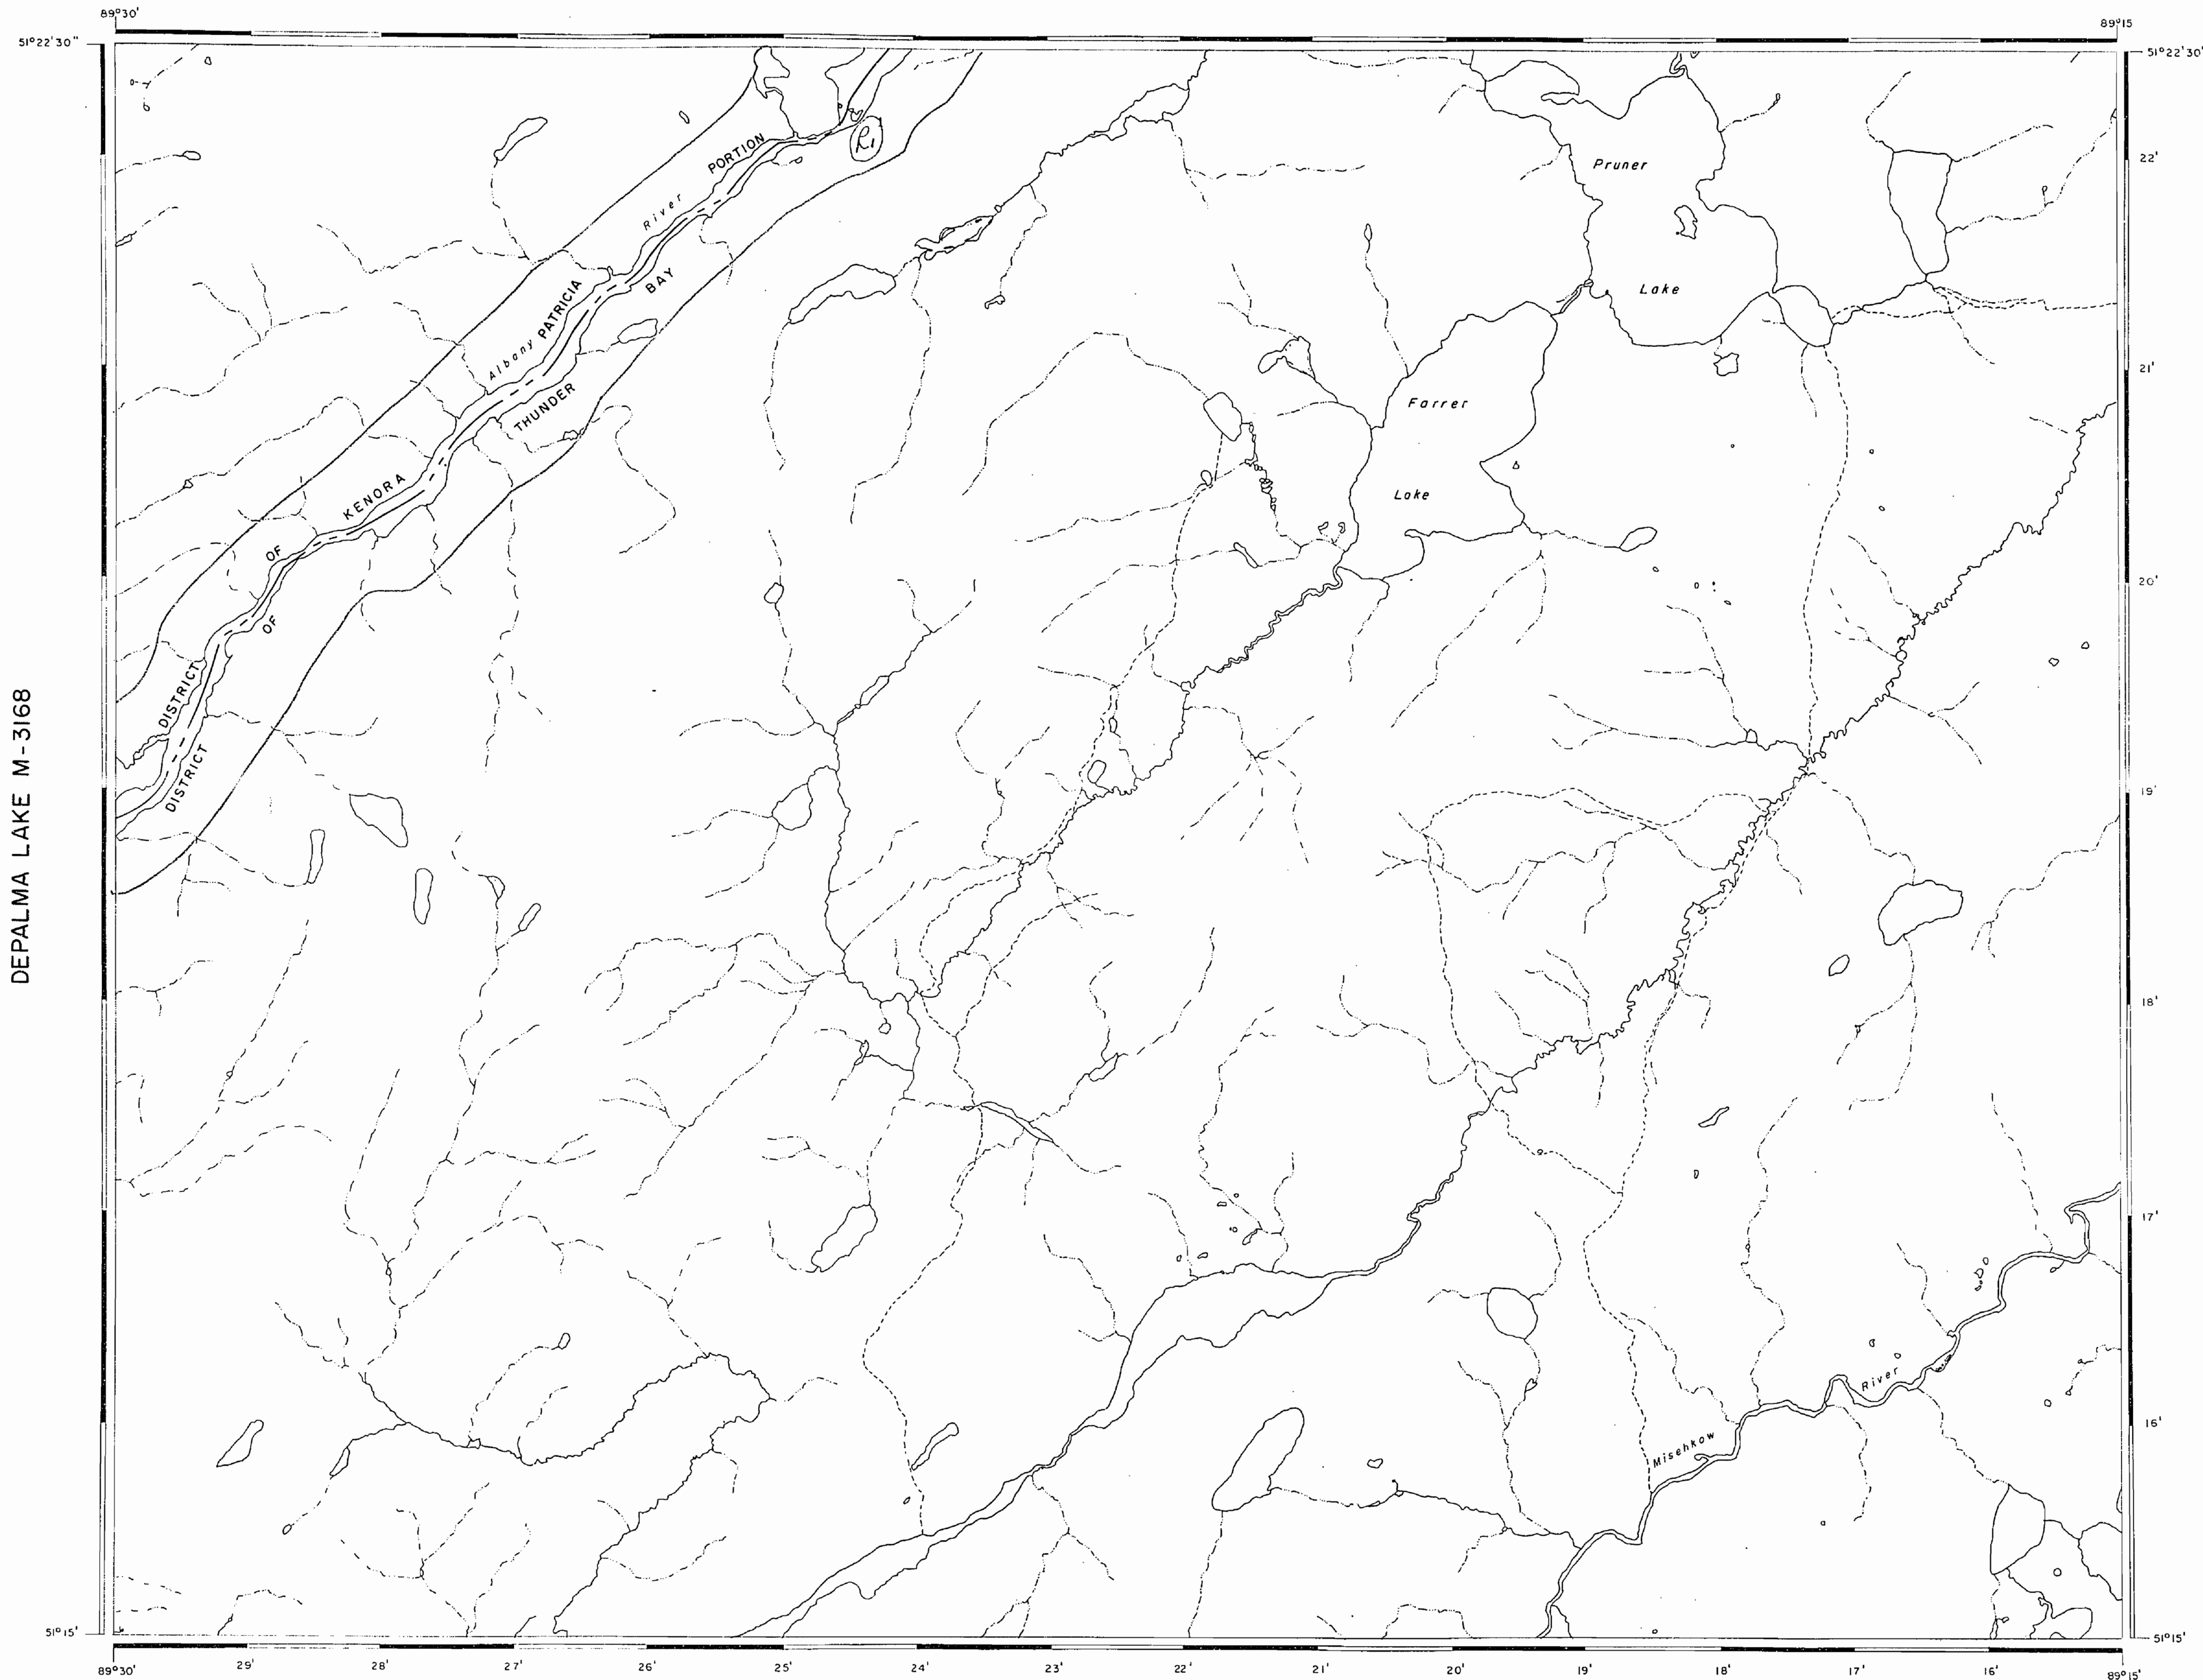

SERVENT LAKE M-3169

DEPALMA LAKE M-3168

AREA OF

FARRER LAKE

DISTRICT OF
KENORA - THUNDER BAY
(PATRICIA PORTION)

PATRICIA
MINING DIVISION

SCALE: 1-INCH = 40 CHAINS

LEGEND

PATENTED LAND	⊙
CROWN LAND SALE	C.S.
LEASES	⊕
LOCATED LAND	Loc.
LICENSE OF OCCUPATION	L.O.
MINING RIGHTS ONLY	M.R.O.
SURFACE RIGHTS ONLY	S.R.O.
ROADS	—
IMPROVED ROADS	—
KING'S HIGHWAYS	—
RAILWAYS	—
POWER LINES	—
MARSH OR MUSKEG	—
MINES	⋈
CANCELLED	C.

NOTES

400' Surface Rights Reservation along
the shores of all lakes and rivers

Ⓟ W.A. 183 Aug 25/83 1885/6 P+S
Candidate Rev.
* Mineral Exploration Allowed via Exploratory
License of Occupation

#1

PATRICIA
MINING DIV.
RECEIVED
SEP - 5 1969
AM 7:30 10:11 12:34 5:56 PM

6-2034

PLAN NO. M-3165

DEPARTMENT OF MINES

— ONTARIO —

513892