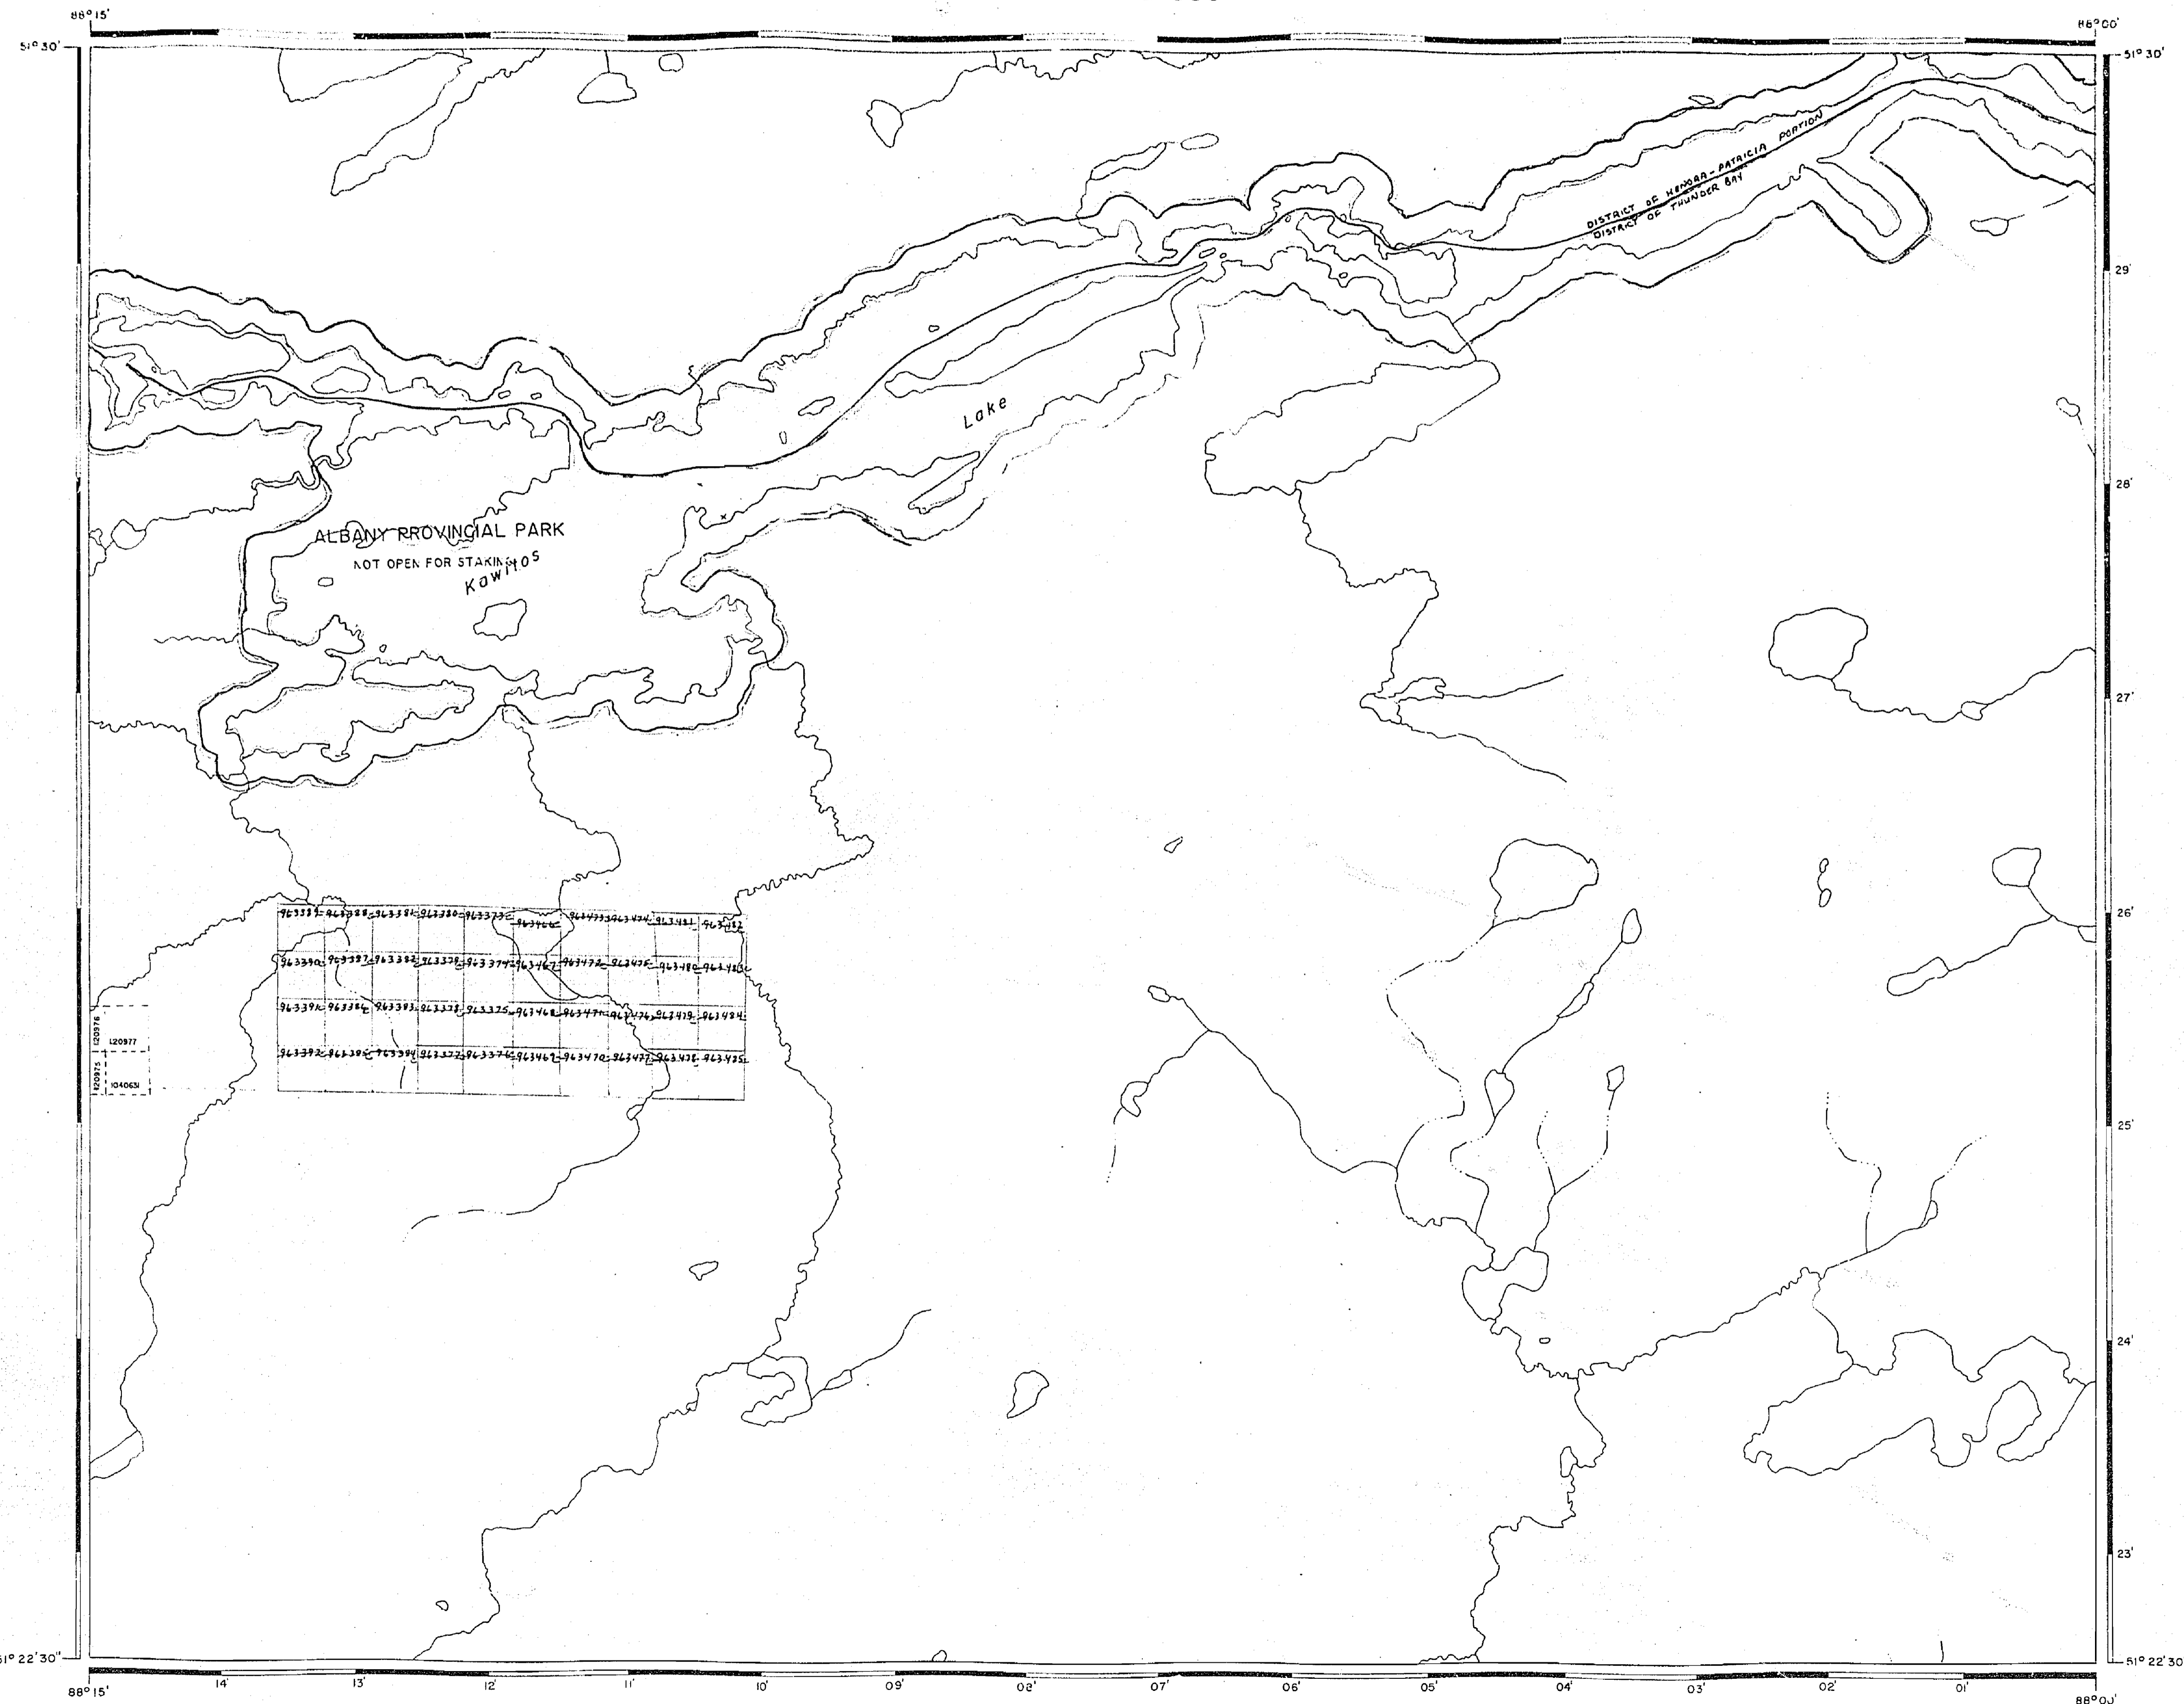

NOT OPEN FOR STAKING (PROV. PARK)

THE INFORMATION THAT APPEARS ON THIS MAP HAS BEEN COMPILED FROM VARIOUS SOURCES, AND ACCURACY IS NOT GUARANTEED. THOSE WHO WISH TO STAKE MINING CLAIMS SHOULD CONSULT WITH THE MINING RECORDER, MINISTRY OF NORTHERN DEVELOPMENT AND MINES, FOR ADDITIONAL INFORMATION ON THE STATUS OF THE LANDS SHOWN HEREON.

LEGEND

- HIGHWAY AND ROUTE No.
- OTHER ROAD
- TRAILS
- SURVEYED LINES
- TOWNSHIPS, BASE LINES, ETC.
- LOTS, MINING CLAIMS, PARCELS, ETC.
- UNSURVEYED LINES
- LOT LINES
- PARCEL BOUNDARY
- MINING CLAIMS ETC.
- RAILWAY AND RIGHT OF WAY
- UTILITY LINES
- NON-PERENNIAL STREAM
- FLOODING OR FLOODING RIGHTS
- SUBDIVISION OR COMPOSITE PLAN
- RESERVATIONS
- ORIGINAL SHORELINE
- MARSH OR MUSKEG
- MINES
- TRAVERSE MONUMENT

DISPOSITION OF CROWN LANDS

TYPE OF DOCUMENT	SYMBOL
PATENT, SURFACE & MINING RIGHTS	●
" SURFACE RIGHTS ONLY	○
" MINING RIGHTS ONLY	◐
LEASE, SURFACE & MINING RIGHTS	■
" SURFACE RIGHTS ONLY	□
" MINING RIGHTS ONLY	◻
LICENCE OF OCCUPATION	▼
ORDER-IN-COUNCIL	OC
RESERVATION	⊙
CANCELLED	⊖
SAND & GRAVEL	⊕

SCALE: 1 INCH = 40 CHAINS

AREA
KAWITOS LAKE
M.N.R. ADMINISTRATIVE DISTRICT
GERALDTON
MINING DIVISION
THUNDER BAY
LAND TITLES / REGISTRY DIVISION
THUNDER BAY

Sept. 11, 1981
Date: JULY 14, 1981
Number: **G-287**

PETAWANGA LAKE G-378

TRIANGULAR LAKE G-435