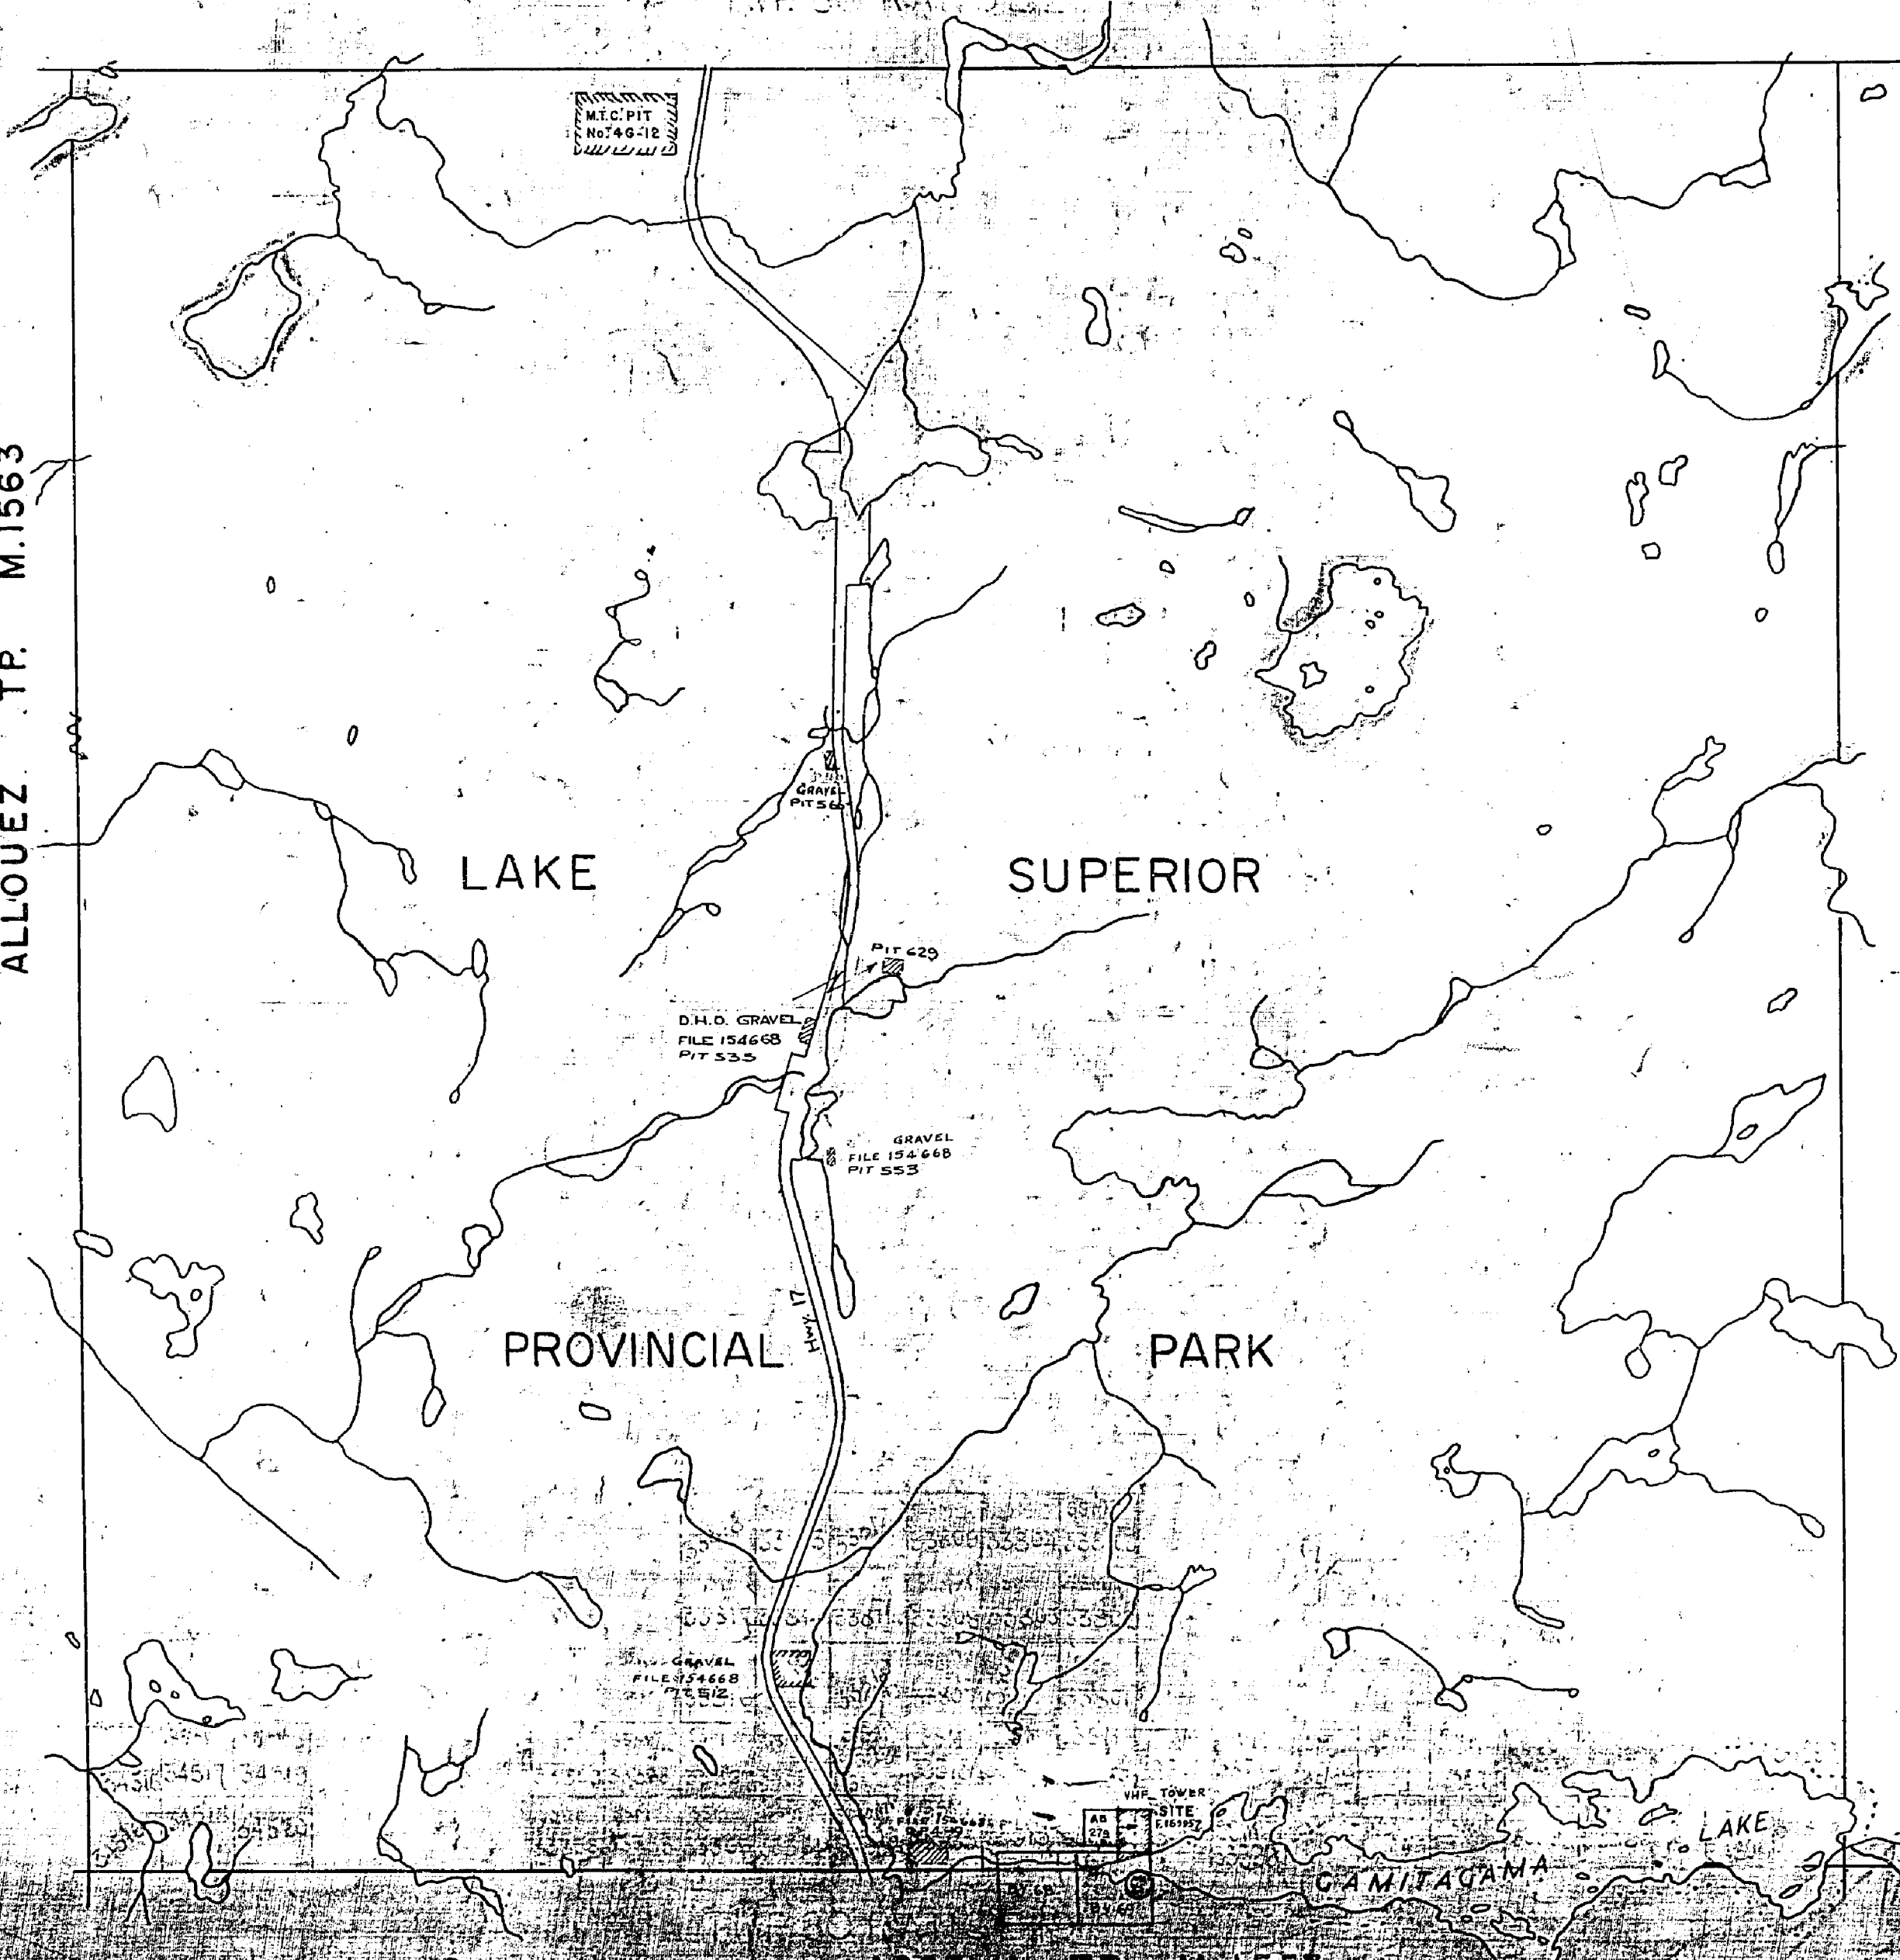

LAKE SUPERIOR PROVINCIAL PARK

SAULT STE MARIE MINING DIVISION
DISTRICT OF ALGOMA

ONTARIO
MINISTRY OF NATURAL RESOURCES
SURVEYS AND MAPPING BRANCH

Scale 40 Chains 1 Inch

SAULT STE MARIE
MINING DIV.
RECEIVED
AUG 30 1984
A.M. P.M.
7 8 9 10 11 12 1 2 3 4 5 6

*Replaced by 6-2410
Jan 28/85 mls*

PETERSON TP. M.1563

ALLOUEZ TP. M.1563

STONE TP. M.1545

ASSELIN TP. M.1553

This Twp. lies within Lake Superior Provincial Park
WITHDRAWN FROM STAKING