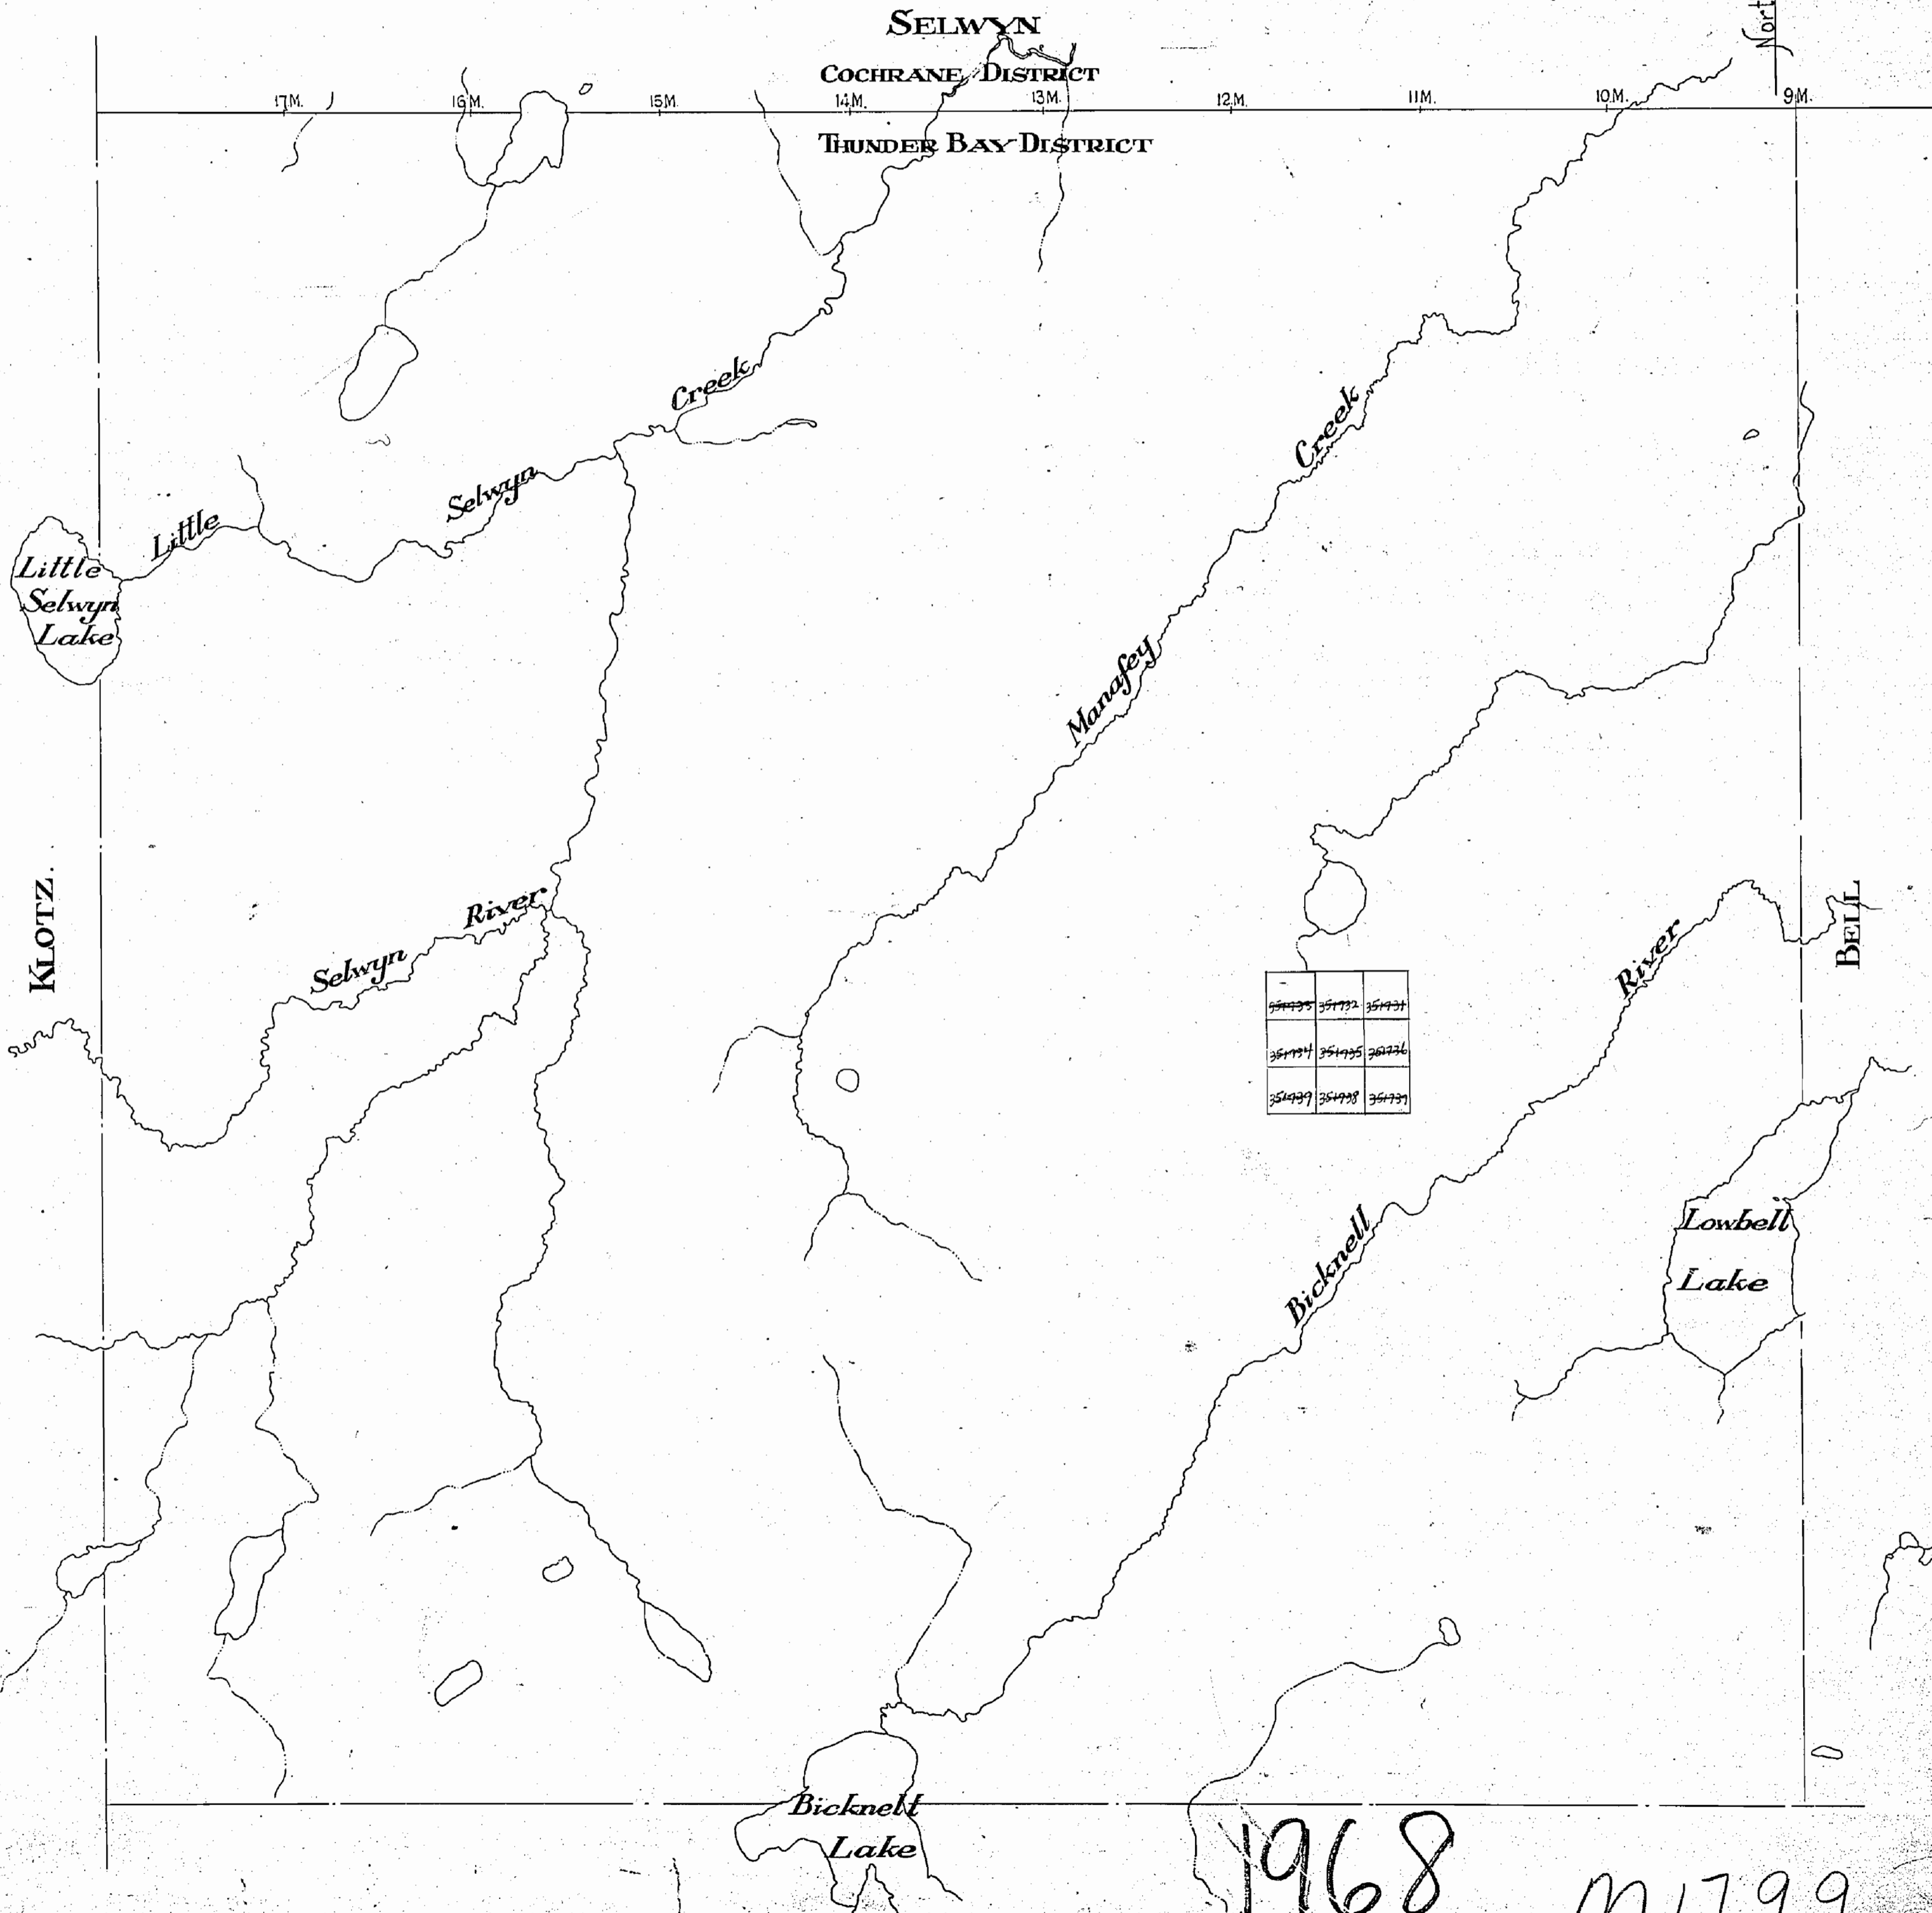

1799

LOW TWP

PORT ARTHUR MINING DIVISION
DISTRICT OF THUNDER BAY

Scale: - 40 Chains - 1 Inch

North Ast.

1968

M1799