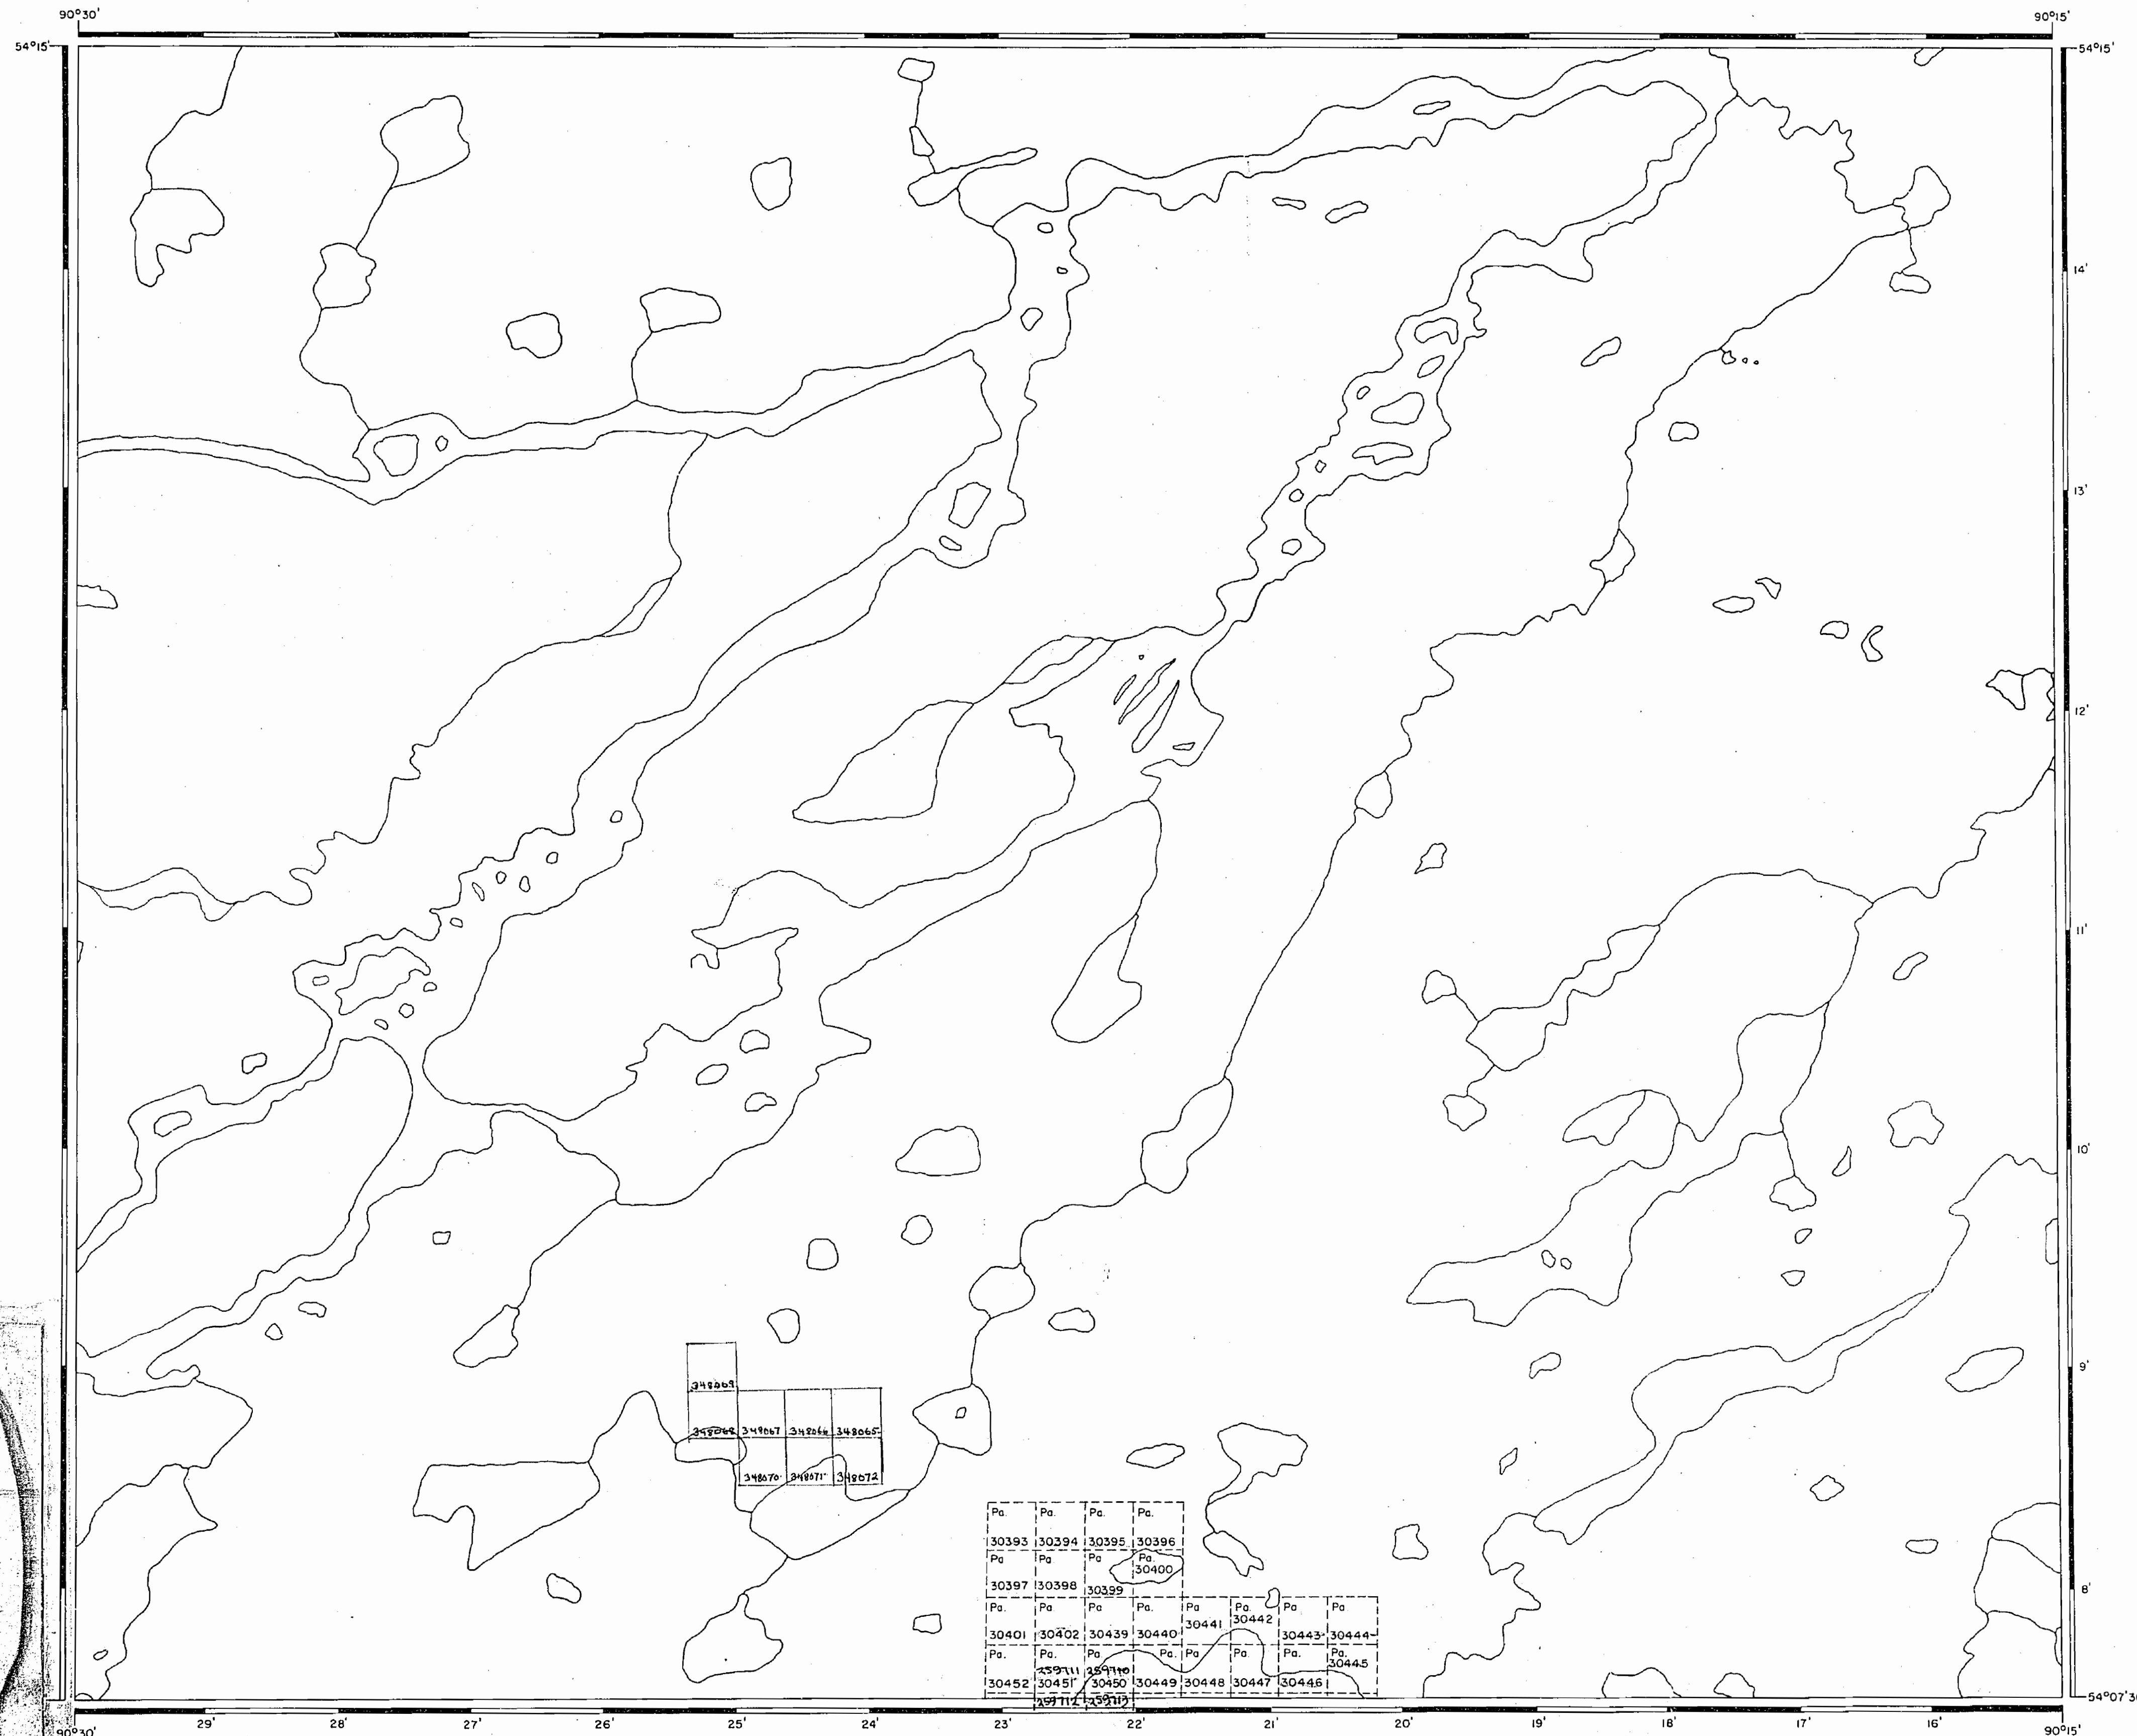

AREA  
NORTH OF  
DERNIERE LAKE

DISTRICT OF  
KENORA  
PATRICIA PORTION

PATRICIA  
MINING DIVISION

SCALE: 1-INCH = 40 CHAINS

LEGEND

PATENTED LAND	(P)
CROWN LAND SALE	C.S.
LEASES	(L)
LOCATED LAND	Loc.
LICENSE OF OCCUPATION	L.O.
MINING RIGHTS ONLY	M.R.O.
SURFACE RIGHTS ONLY	S.R.O.
ROADS	—
IMPROVED ROADS	—
KING'S HIGHWAYS	—
RAILWAYS	—
POWER LINES	—
MARSH OR MUSKEG	—
MINES	X
CANCELLED	C.

NOTES

400' Surface rights reservation around all lakes and rivers.

1182  
2811

#1  
New  
Licensing  
700-AREA  
G-1926

PLAN NO. M-2811

DEPARTMENT OF MINES  
— ONTARIO —

DERNIERE LAKE M-2805