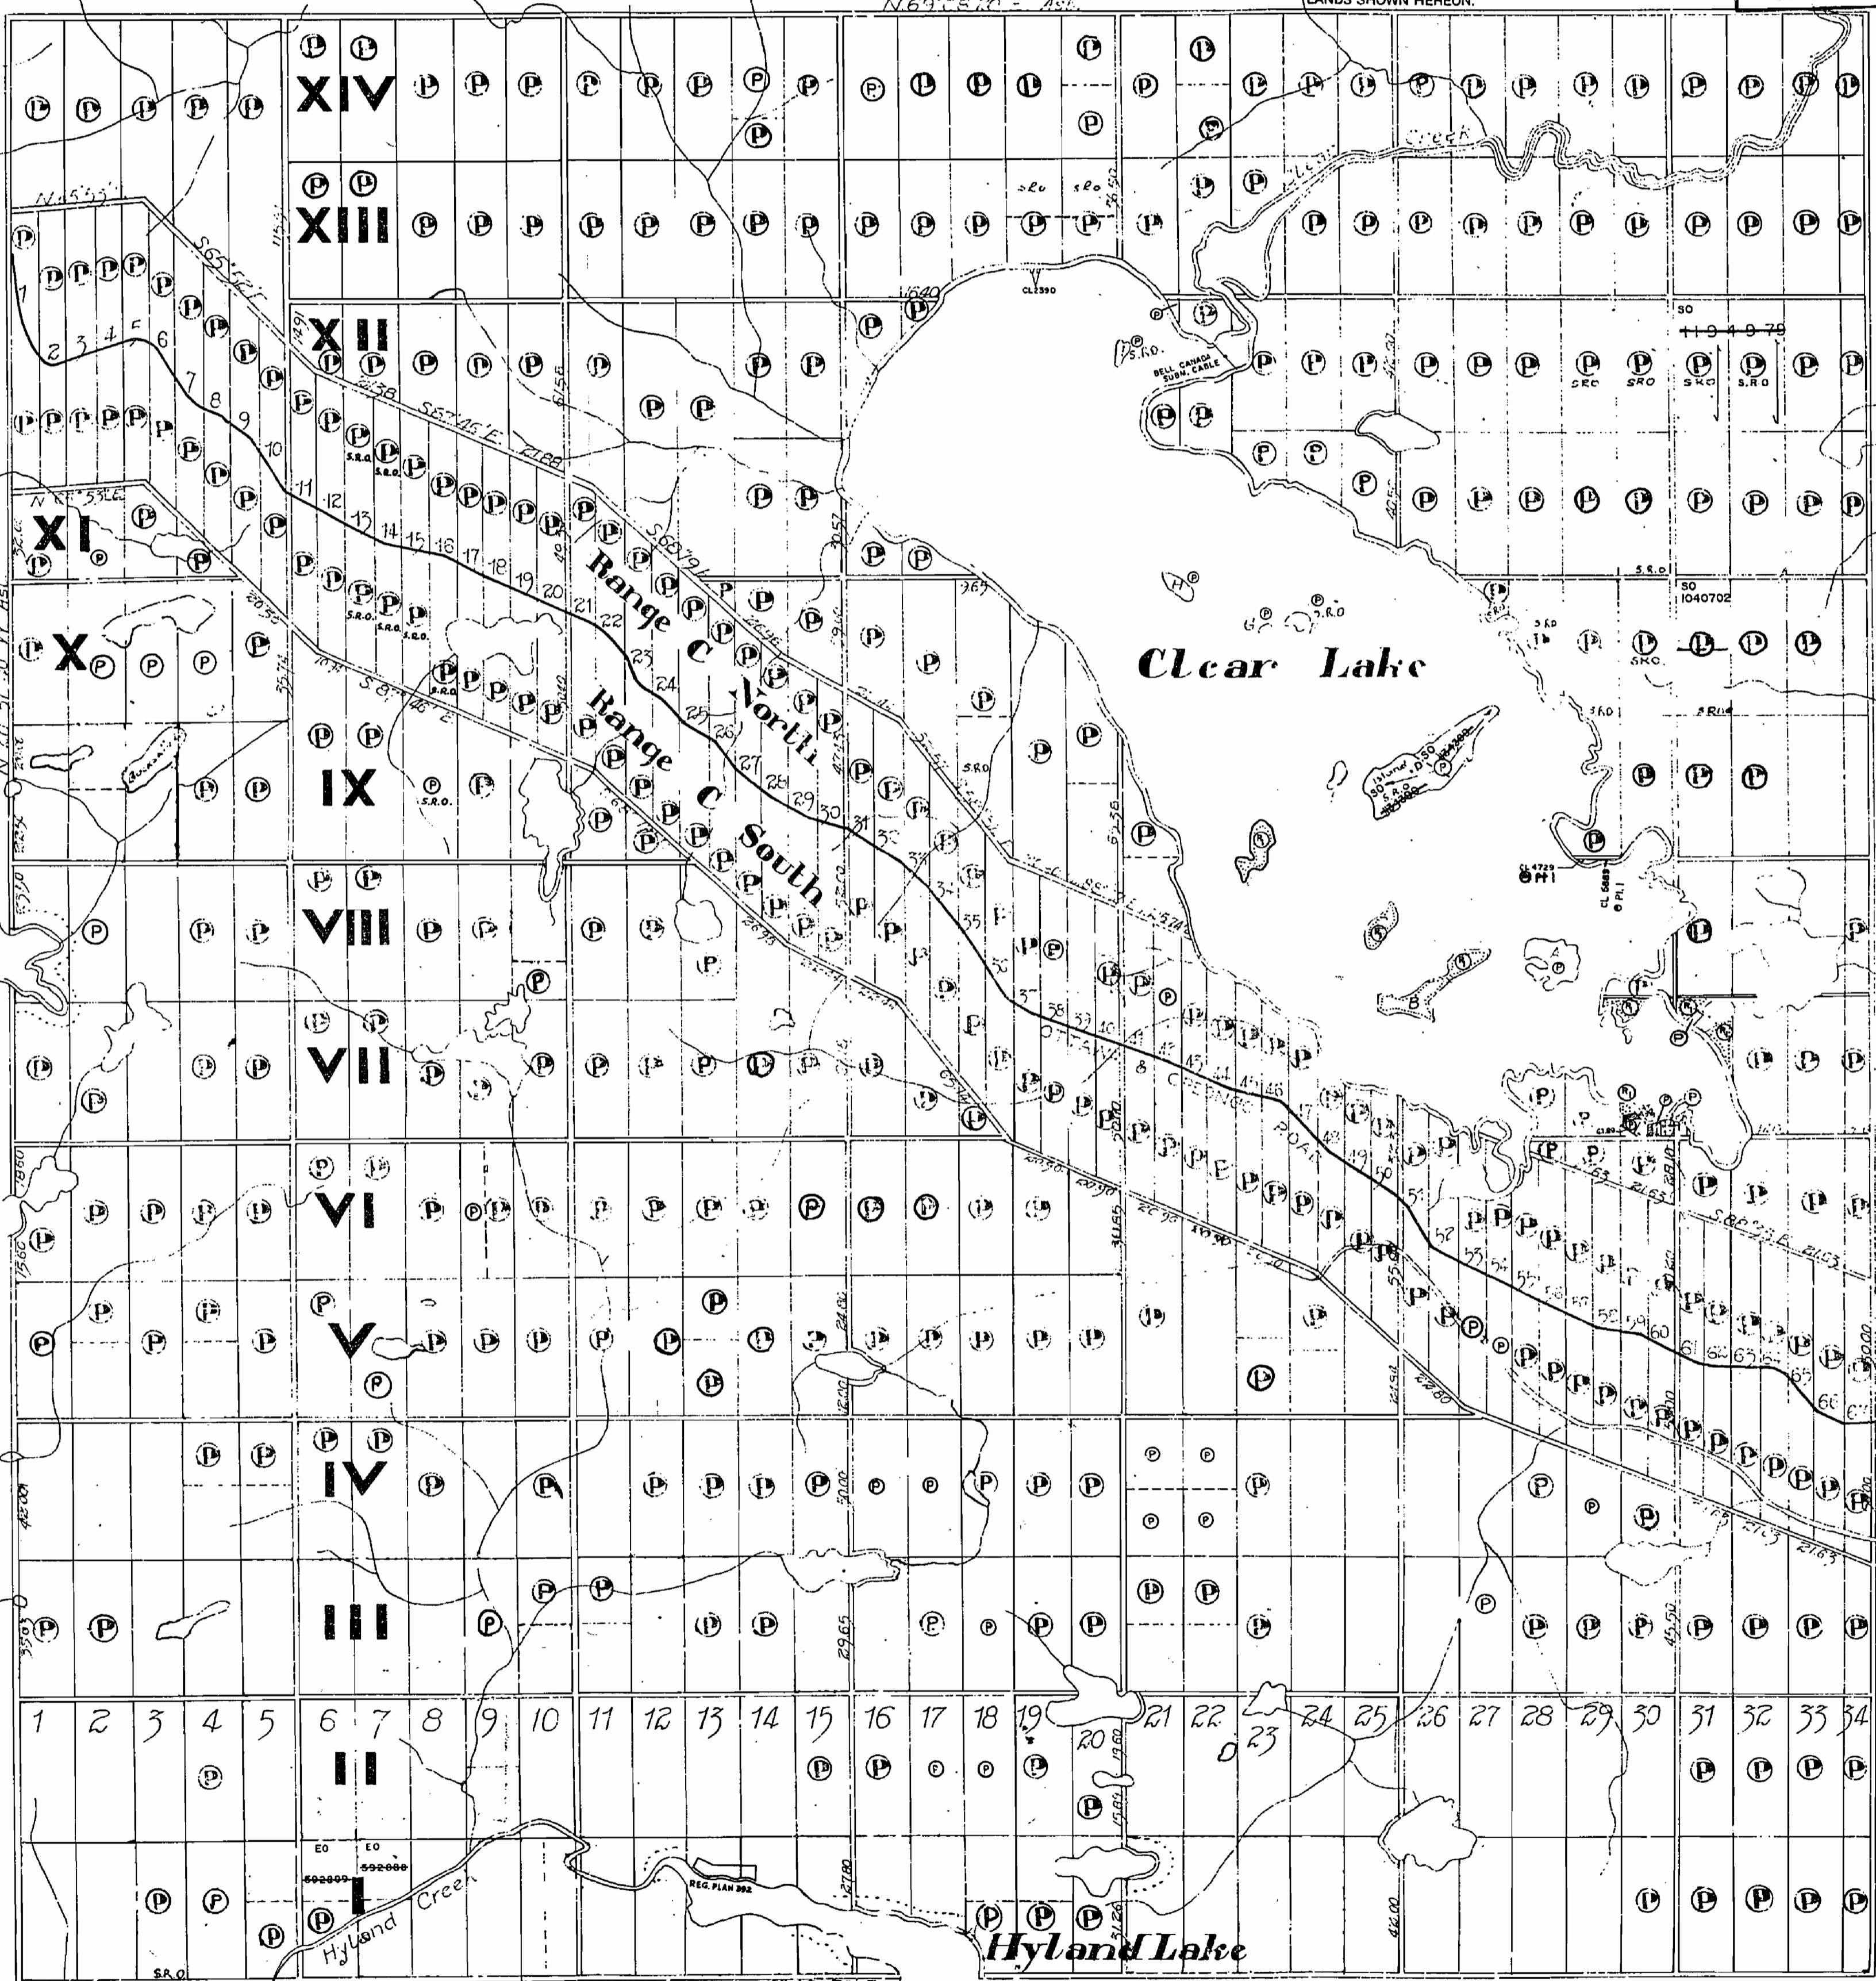

SEBASTOPOL

SOUTHERN ONTARIO
 Scale — 10 Chains = 1 Inch

SOUTH ALGONA

LEGEND

- CANCELLED
- PATENTED LAND
- CROWN LAND SALE
- LEASES
- LOCATED LAND
- LICENSE OF OCCUPATION
- MINING RIGHTS ONLY
- SURFACE RIGHTS ONLY
- C.
- ⊙
- ⊙
- ⊙
- Loc.
- L.O.
- M.R.O.
- S.R.O.

DATE OF ISSUE

APR - 4 1995

SOUTHERN ONTARIO
 MINING DIVISION

THE POSITION THAT APPEARS ON THIS MAP HAS BEEN COMPILED FROM VARIOUS SOURCES, AND ACCURACY IS NOT GUARANTEED. THOSE WISHING TO STAKE MINING CLAIMS SHOULD CONSULT WITH THE MINING RECORDER, MINISTRY OF NORTHERN DEVELOPMENT AND MINES, FOR ADDITIONAL INFORMATION ON THE STATUS OF THE LANDS SHOWN HEREON.

Areas withdrawn from staking under Section 43 of the Mining Act. (R.S.O.70)

Order no.	File	Date	Disposition
W 5 / 78	188534	JAN 11 '78	S.R.O.

Surface reservation 400' wide around all lakes & rivers.

GRIFFITH