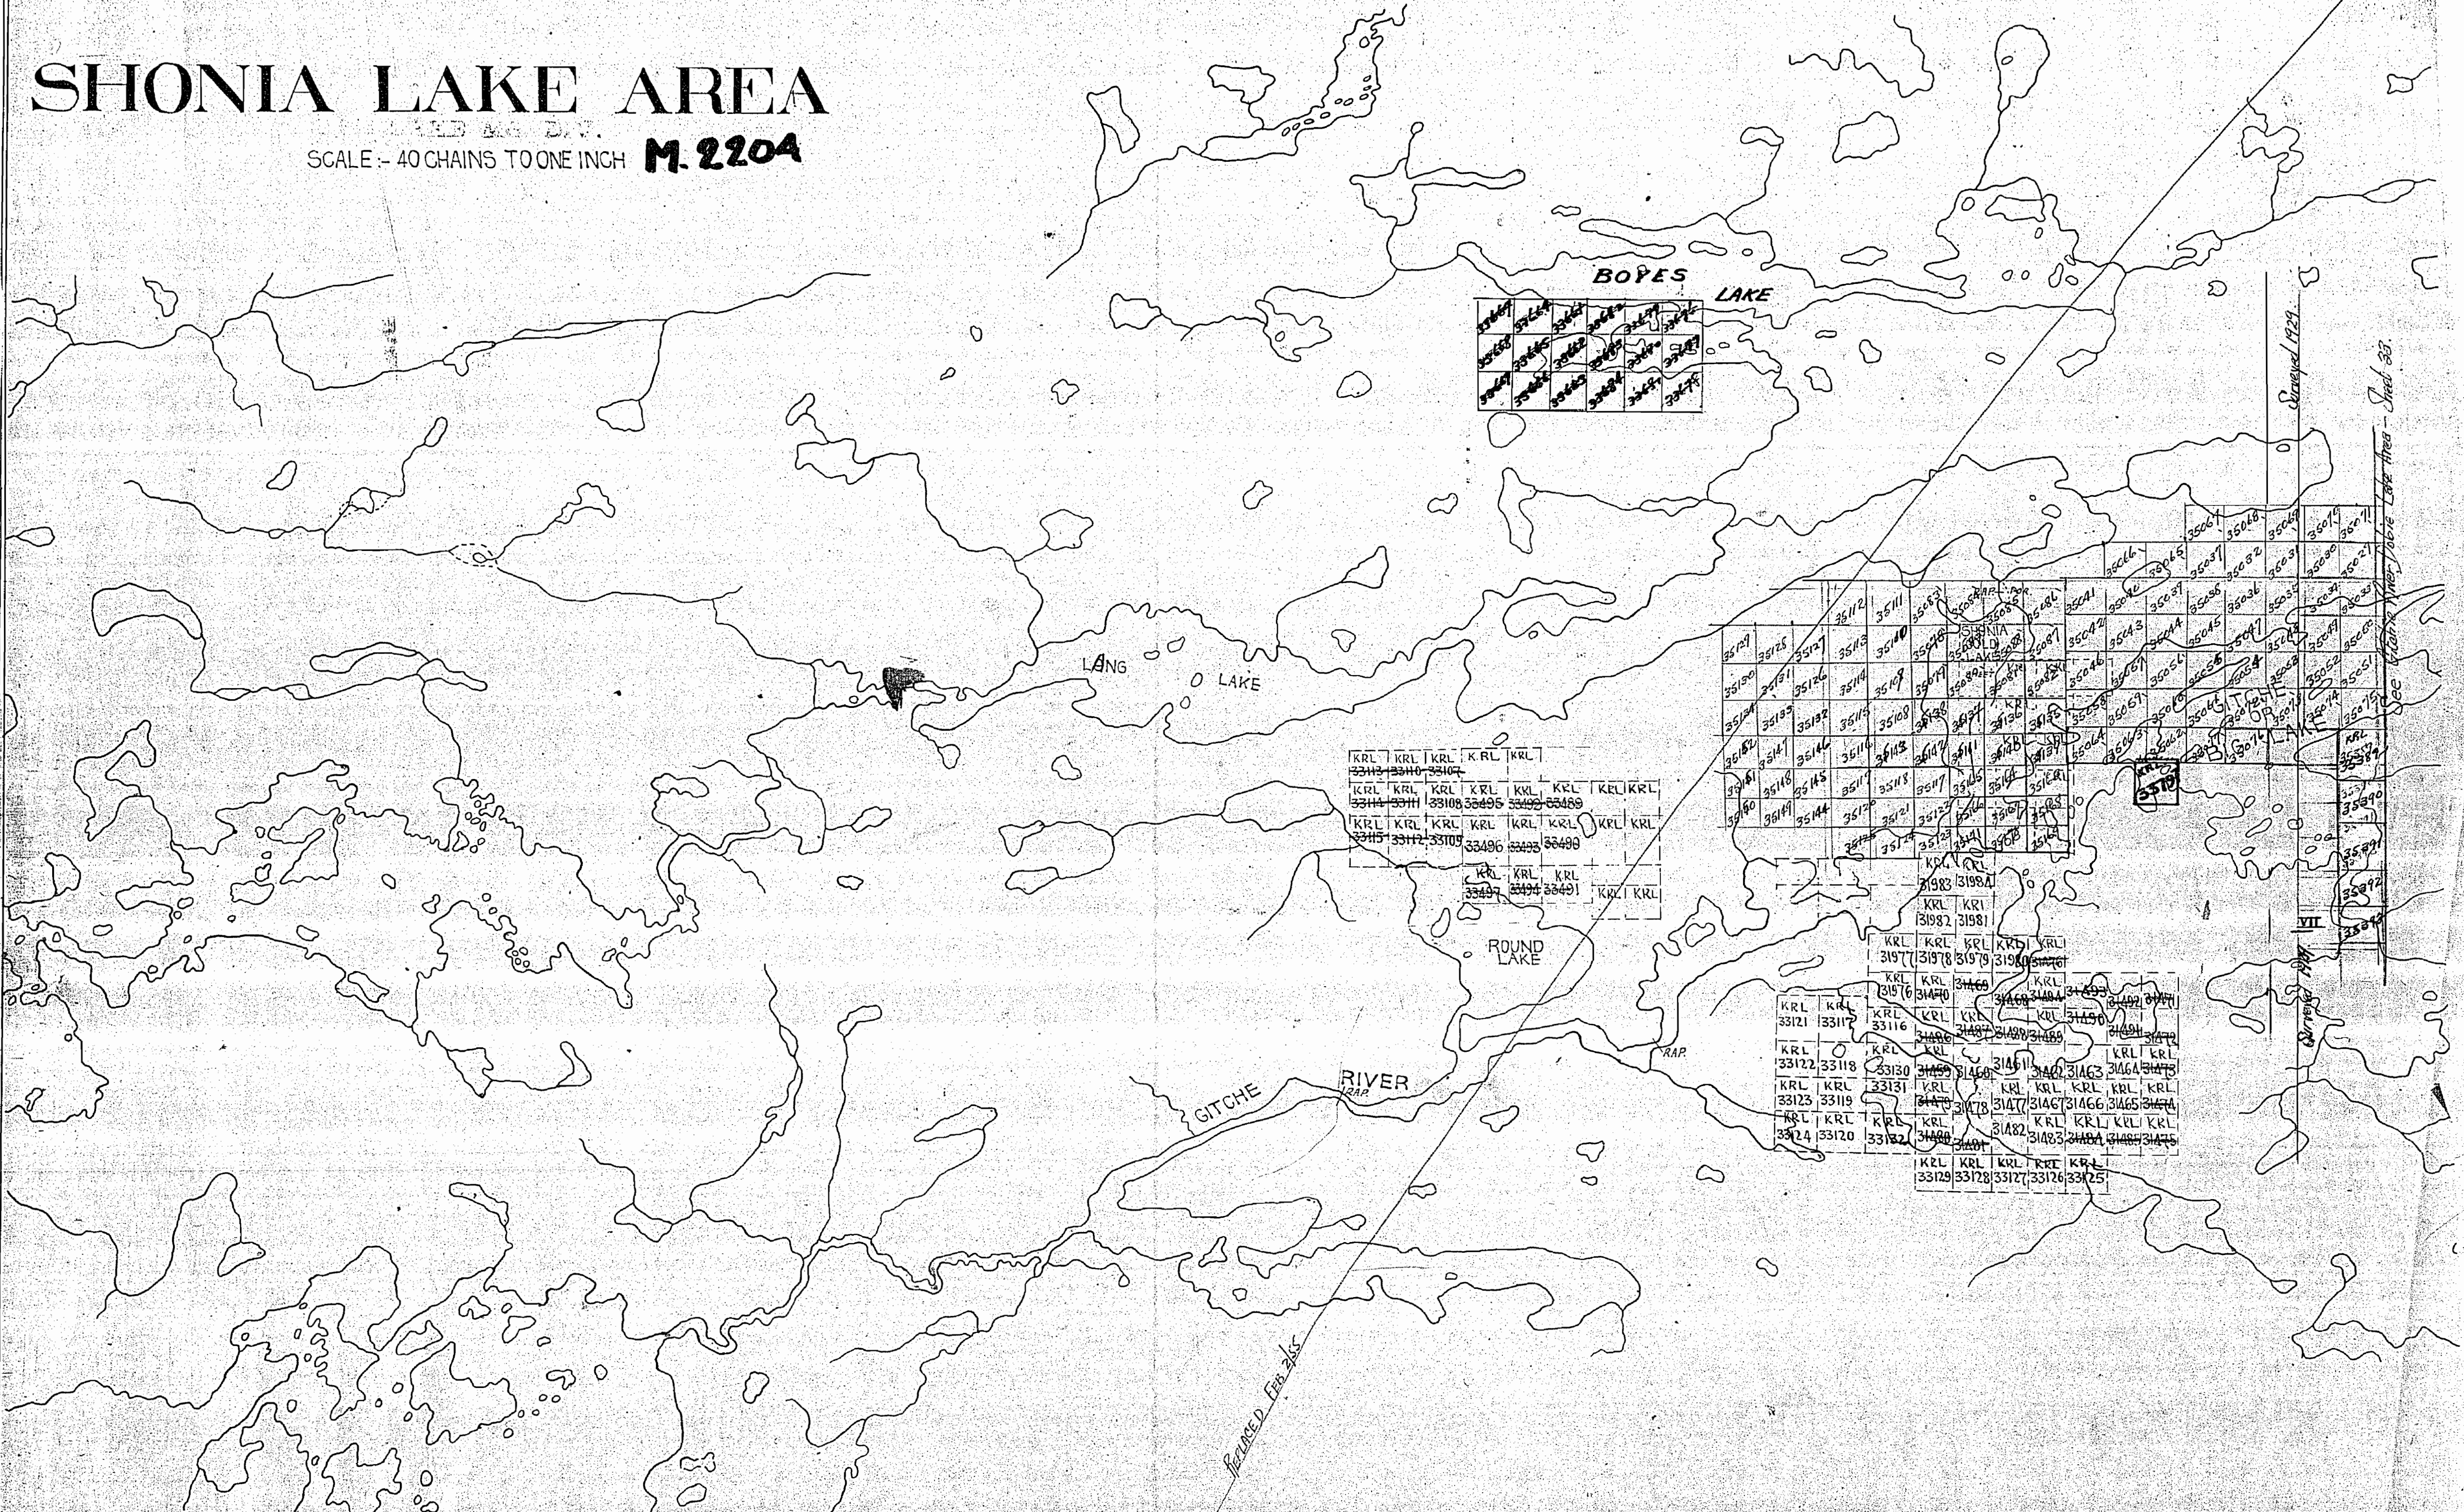

SHONIA LAKE AREA

SCALE - 40 CHAINS TO ONE INCH **M. 2204**

KRL	KRL	KRL	KRL	KRL			
33112	33110	33107					
KRL	KRL	KRL	KRL	KRL	KRL	KRL	KRL
33114	33111	33108	33495	33492	33489		
KRL	KRL	KRL	KRL	KRL	KRL	KRL	KRL
33115	33112	33109	33496	33493	33490		
			KRL	KRL	KRL		
			33497	33494	33491	KRL	KRL