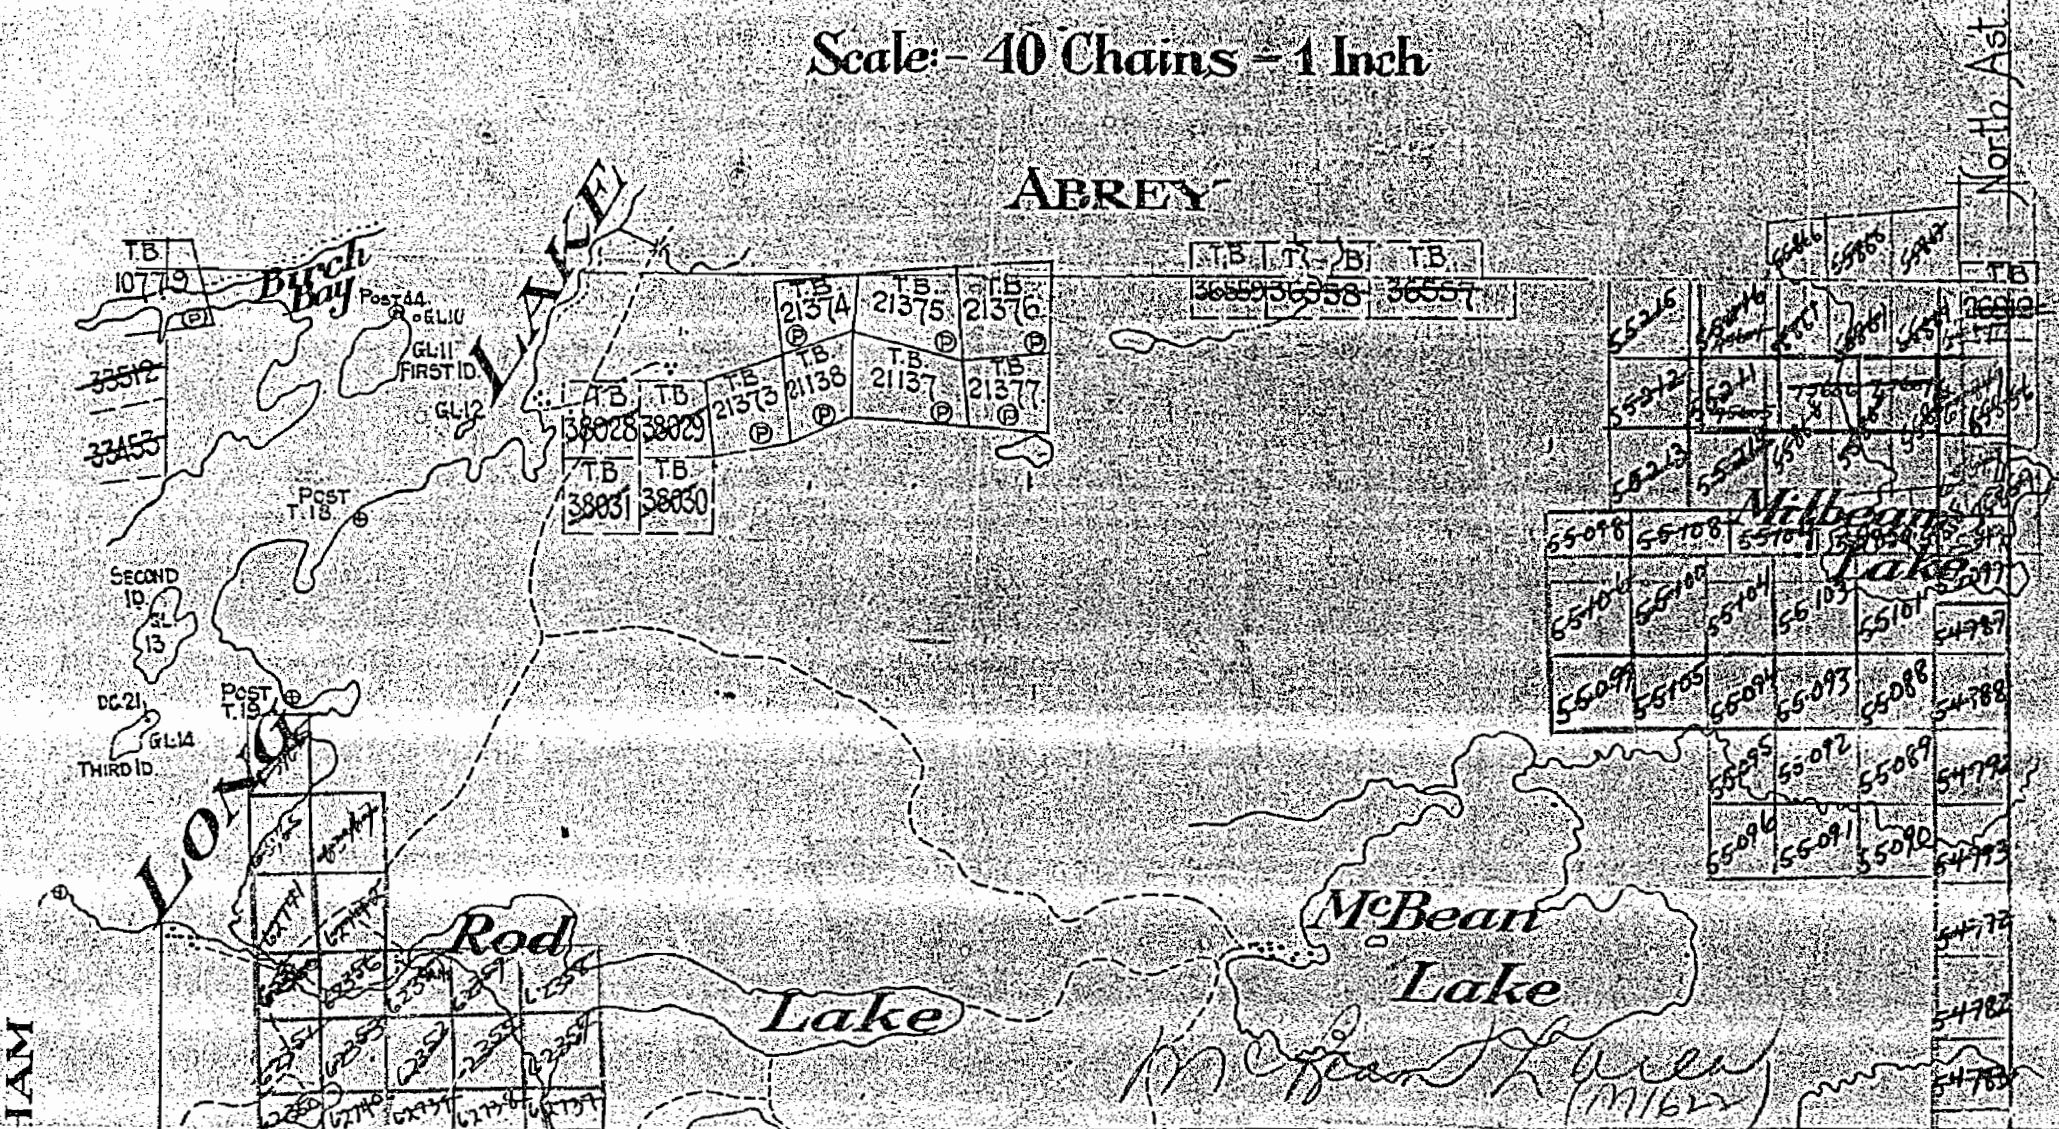

1622

SOUTH OF ABBEY

T.B.S.

AREA SOUTH OF  
**ABBEY**  
 PORT ARTHUR MINING DIVIS  
 DISTRICT OF THUNDER BAY

Scale: - 40 Chains = 1 Inch

1622

SOUTH OF ABBEY

T.B. 5

AREA SOUTH OF  
**ABBREY**  
 PORT ARTHUR MINING DIVIS  
 DISTRICT OF THUNDER BAY

Scale: - 40 Chains - 1 Inch

IAM