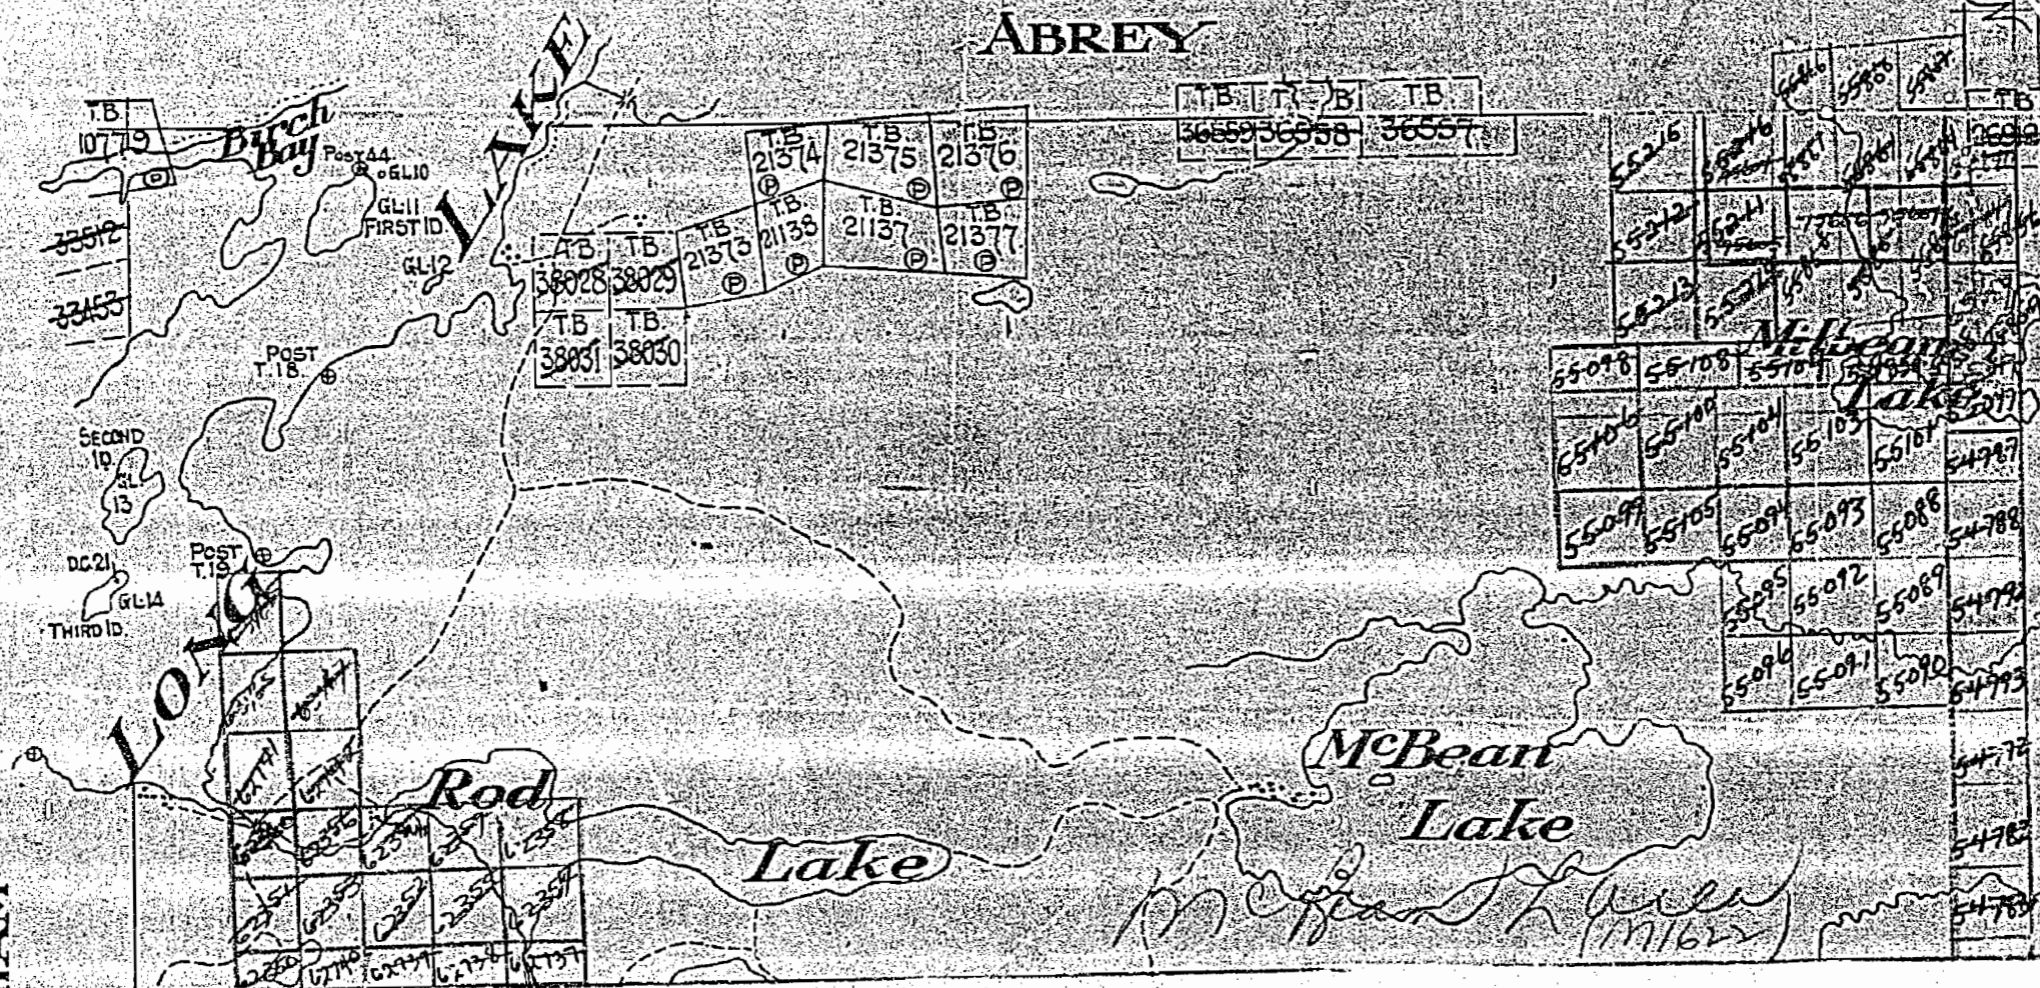

1622

SOUTH OF ABBEY

T.B.S.

AREA SOUTH OF  
**ABBEY**  
 PORT ARTHUR MINING DIVIS  
 DISTRICT OF THUNDER BAY

Scale: - 40 Chains = 1 Inch

1622

SOUTH OF ABBEY

T.B. 5

AREA SOUTH OF  
**ABBREY**  
 PORT ARTHUR MINING DIVIS  
 DISTRICT OF THUNDER BAY

Scale: - 40 Chains - 1 Inch

IAM