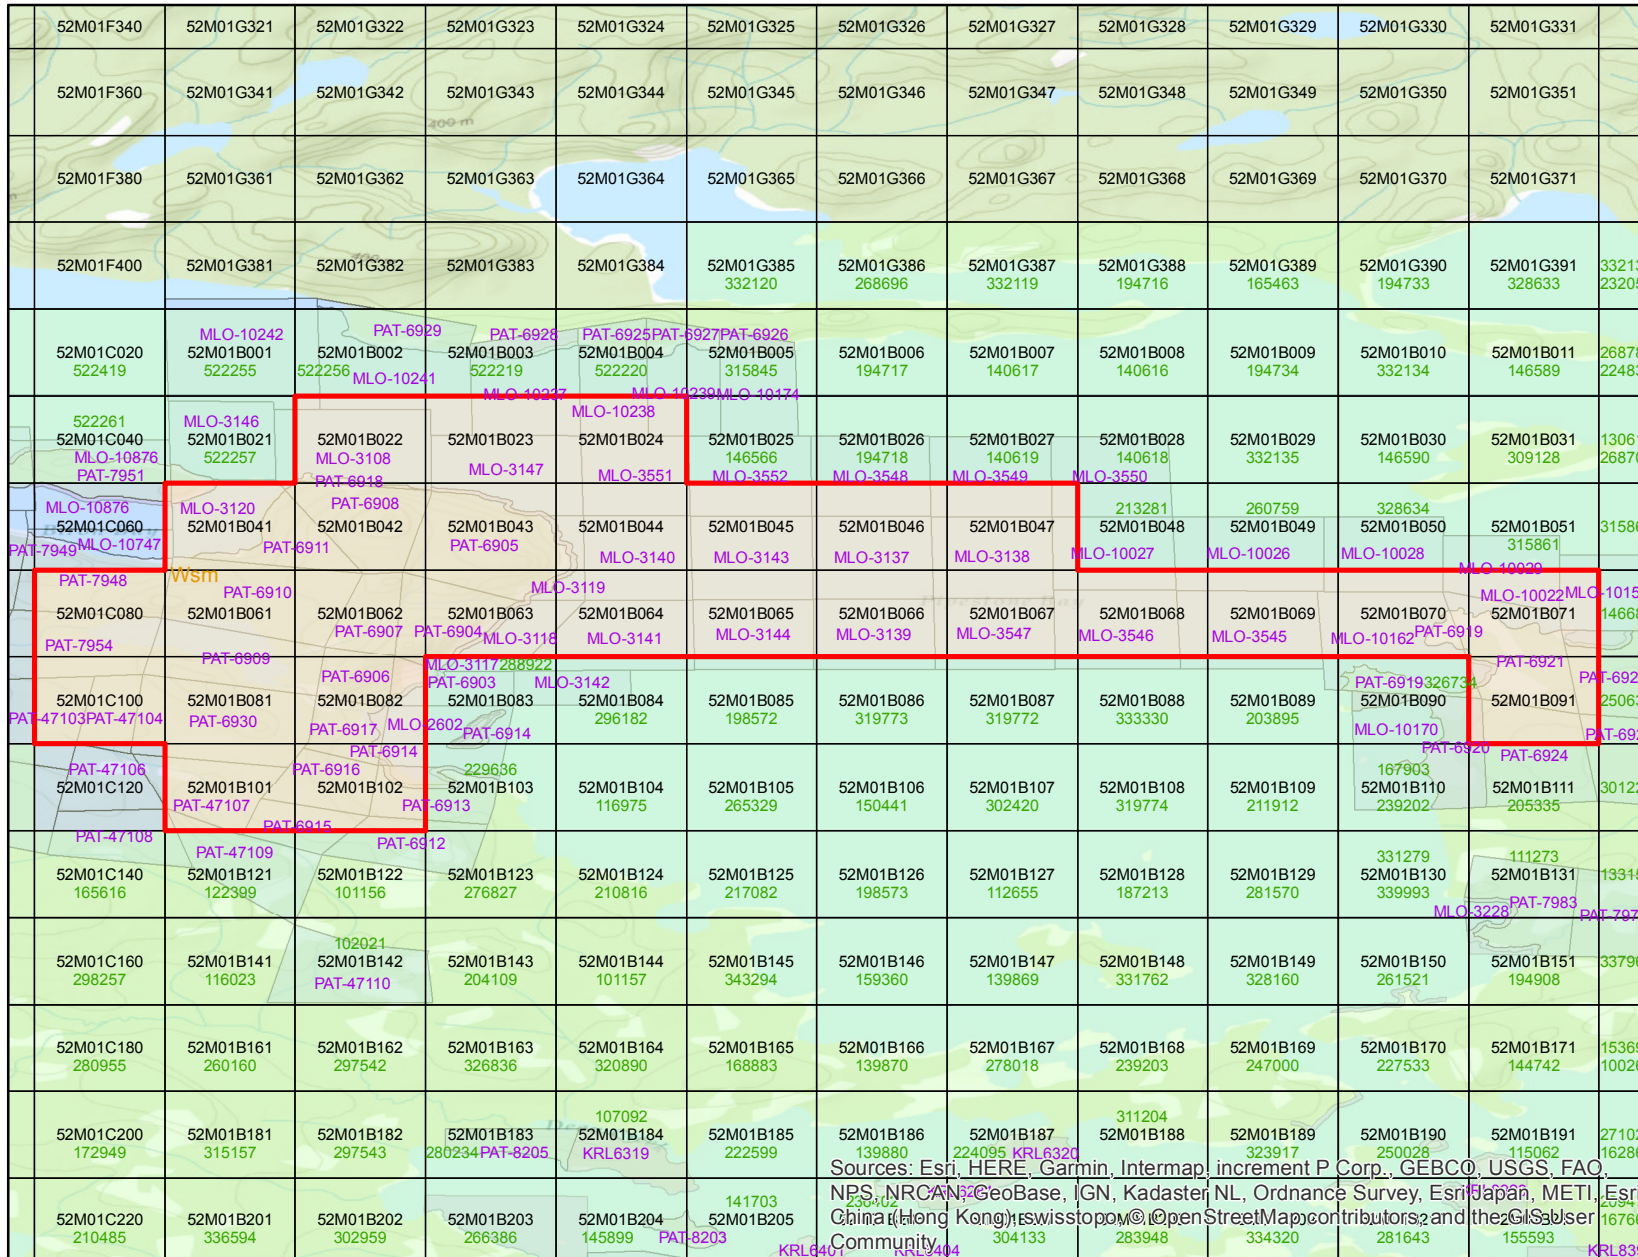

**ORDER**

**SECTION 35, THE MINING ACT, R.S.O. 1990**

**ORDER NO. O-KRL-04/19**

The SURFACE and MINING RIGHTS of the area outlined in red on the attached sketch, being the cells listed on the attached schedule A, situated in the Township of Ball (G-3740), Red Lake Mining Division, were withdrawn from prospecting, mining claim registration, sale and lease by Order W-KRL-44/18.

Copies:  
Senior Manager, Mining Lands Section, MNDM, Sudbury  
Provincial Mining Recorder, MNDM, Sudbury  
Provincial Lands Specialist - CLR

**Schedule A – O-KRL-04/19**

Cell Numbers:

52M01B022  
52M01B023  
52M01B024  
52M01B041  
52M01B042  
52M01B043  
52M01B044  
52M01B045  
52M01B046  
52M01B047  
52M01C080  
52M01B061  
52M01B062  
52M01B063  
52M01B064  
52M01B065  
52M01B066  
52M01B067  
52M01B068  
52M01B069  
52M01B070  
52M01B071  
52M01C100  
52M01B081  
52M01B082  
52M01B091  
52M01B101  
52M01B102

# MINISTRY OF ENERGY, NORTHERN DEVELOPMENT AND MINES

Notes:  
Cell 52N04F209  
Township of McDonough (G-3732)  
Red Lake Mining Division

MLAS Map Viewer

Order No. O-KRL-04/19

## Legend

- O-KRL-04/19
- Alienations
- Cell Claims
- Non-Mining Land Tenure
- Mining Land Tenure
- MENDM Administrative Boundaries
- MENDM Mining Divisions
- Provincial Grid Cell