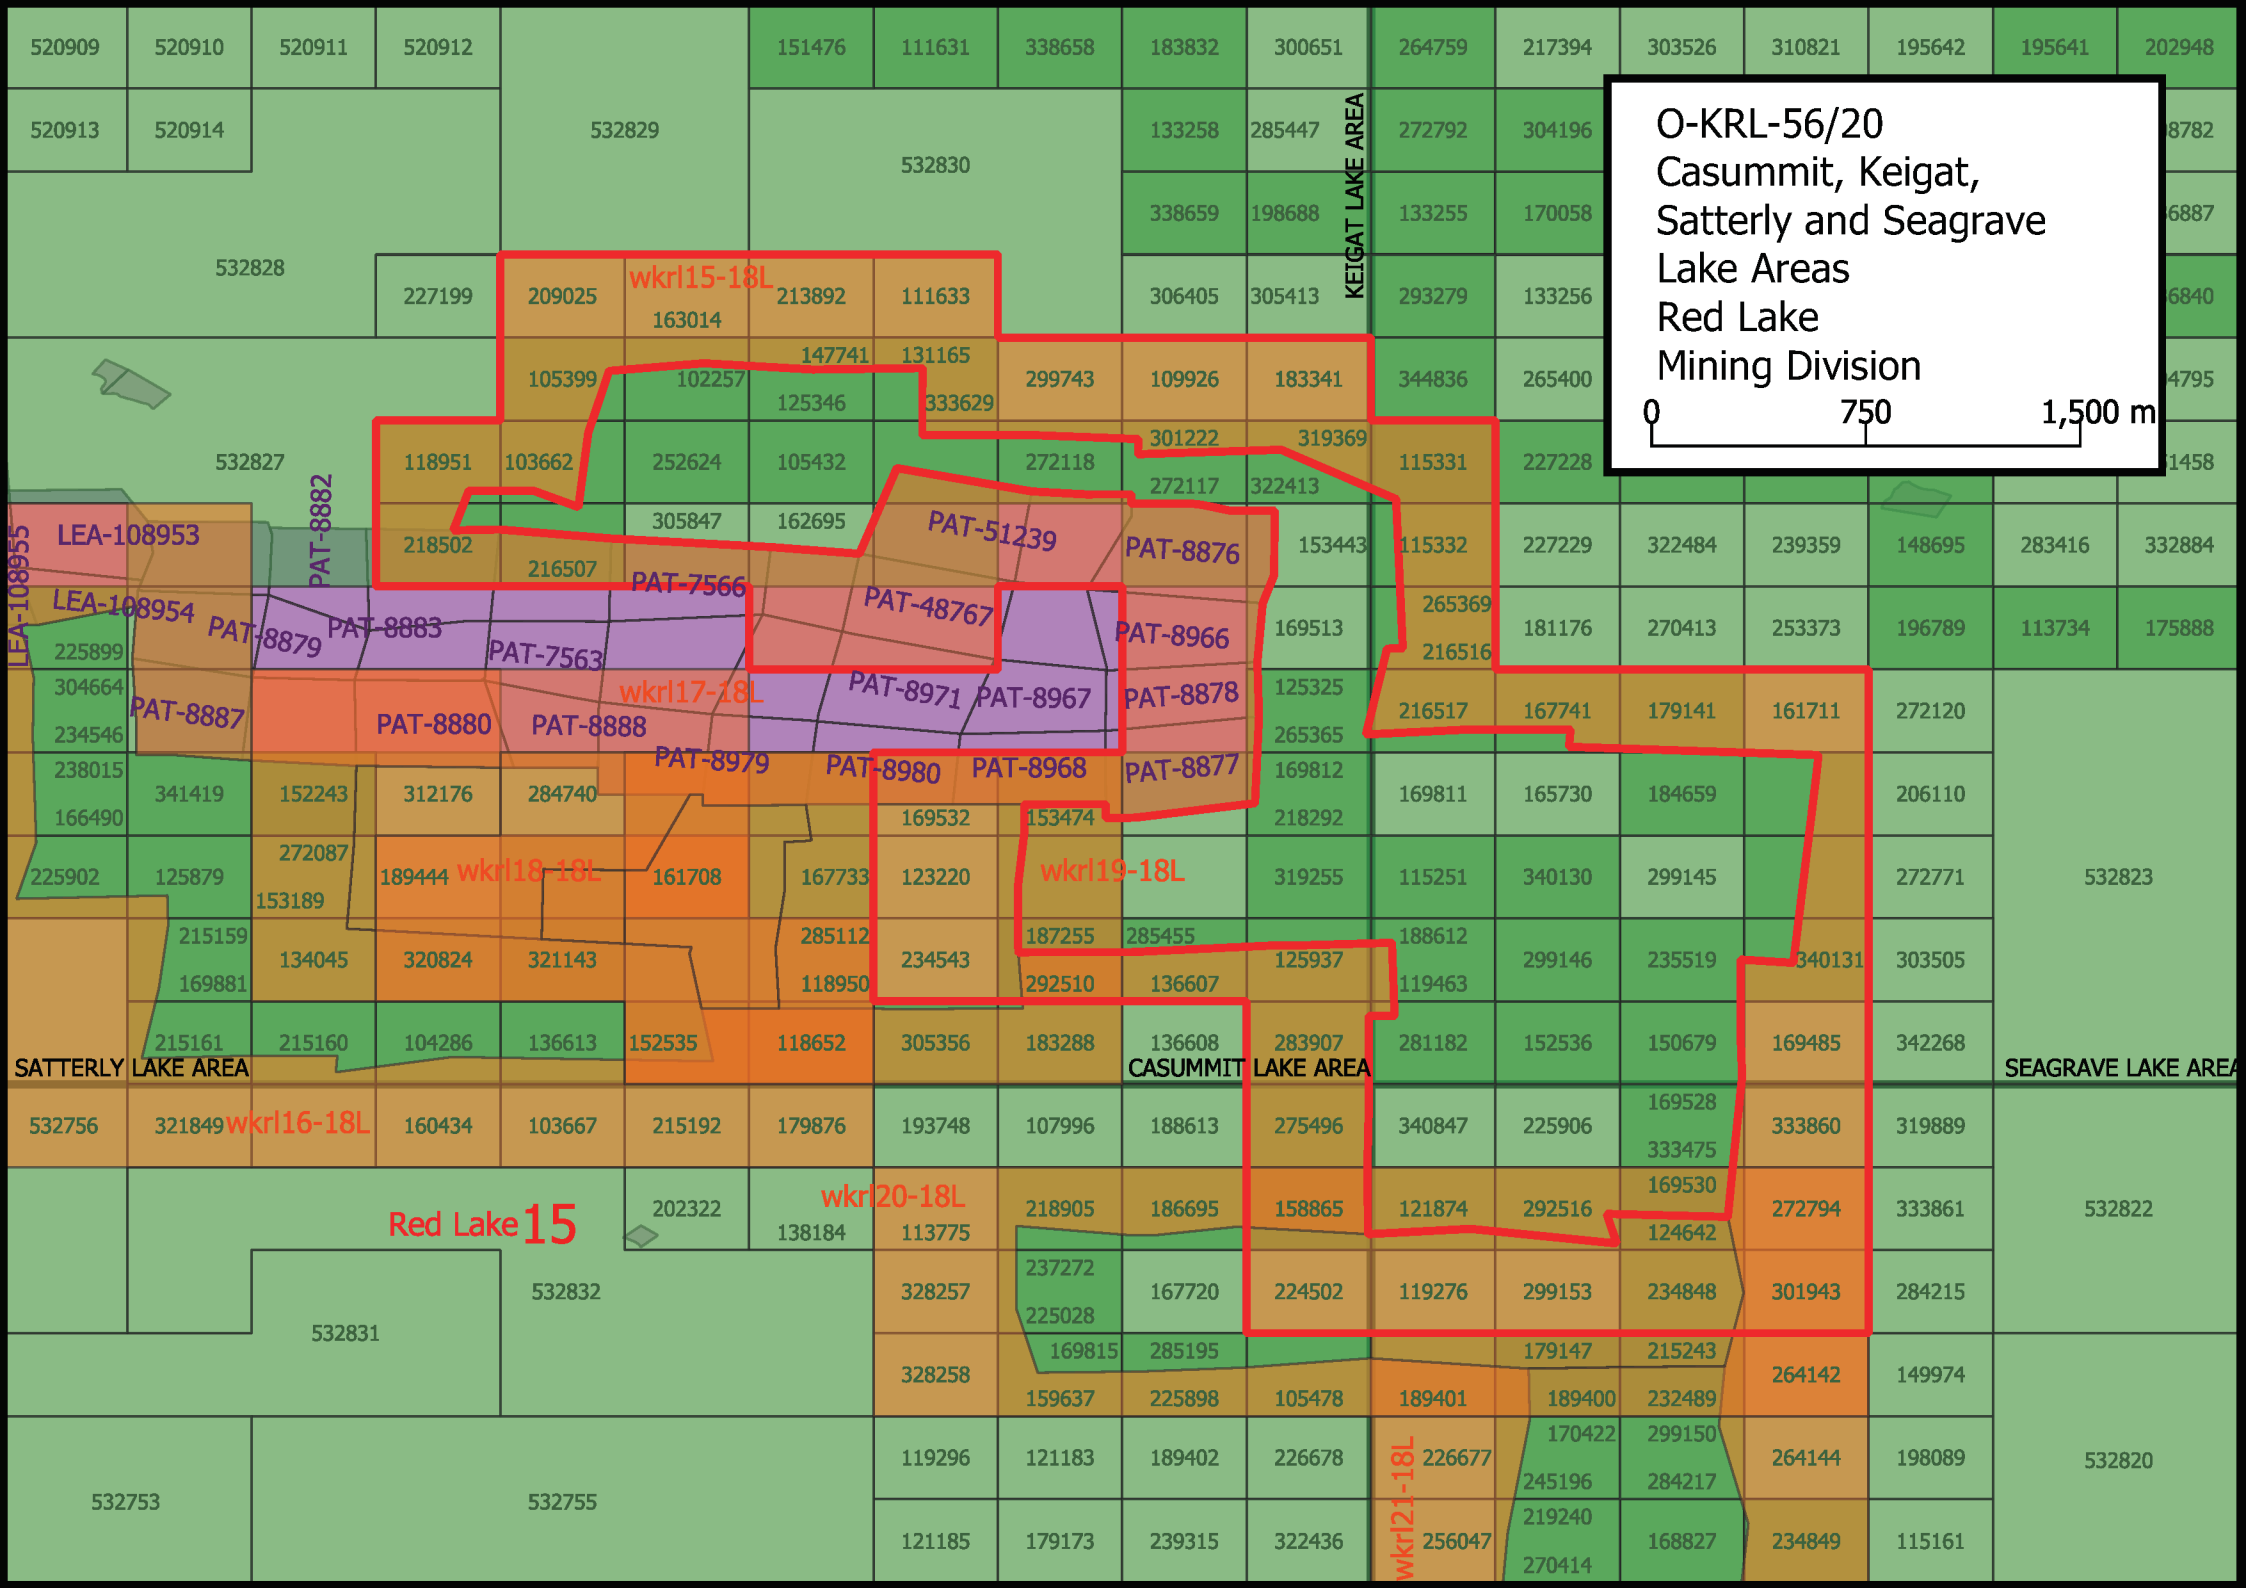

ORDER

SECTION 35, THE MINING ACT, R.S.O. 1990

ORDER NO. O-KRL-56/20

The MINING RIGHTS of the area outlined in red on the attached sketch, situated in Casummit, Satterly, Keigat and Seagrave Lake Areas, Red Lake Mining Division, containing 1001.4 hectares more or less, were withdrawn from prospecting, mining claim registration, sale and lease by Order W-KRL-15/18L while the Ministry determined the status of the lands.

Withdrawal Order W-KRL-15/18L is hereby revoked and the lands are REOPENED for prospecting, mining claim registration, sale and lease, unless the lands are otherwise not open for these activities under any other provision of the Mining Act.

Copies:
Senior Manager, Mining Lands Section, ENDM, Sudbury
Provincial Mining Recorder, ENDM, Sudbury
Provincial Lands Specialist – CLR

O-KRL-56/20
 Casummit, Keigat,
 Satterly and Seagrave
 Lake Areas
 Red Lake
 Mining Division

SATTERLY LAKE AREA CASUMMIT LAKE AREA SEAGRAVE LAKE AREA 532756 321849 wkrl16-18L 160434 103667 215192 179876 193748 107996 188613 275496 340847 225906 169528 333475 333860 319889

Red Lake 15 202322 wkrl20-18L 218905 186695 158865 121874 292516 169530 272794 333861 532822