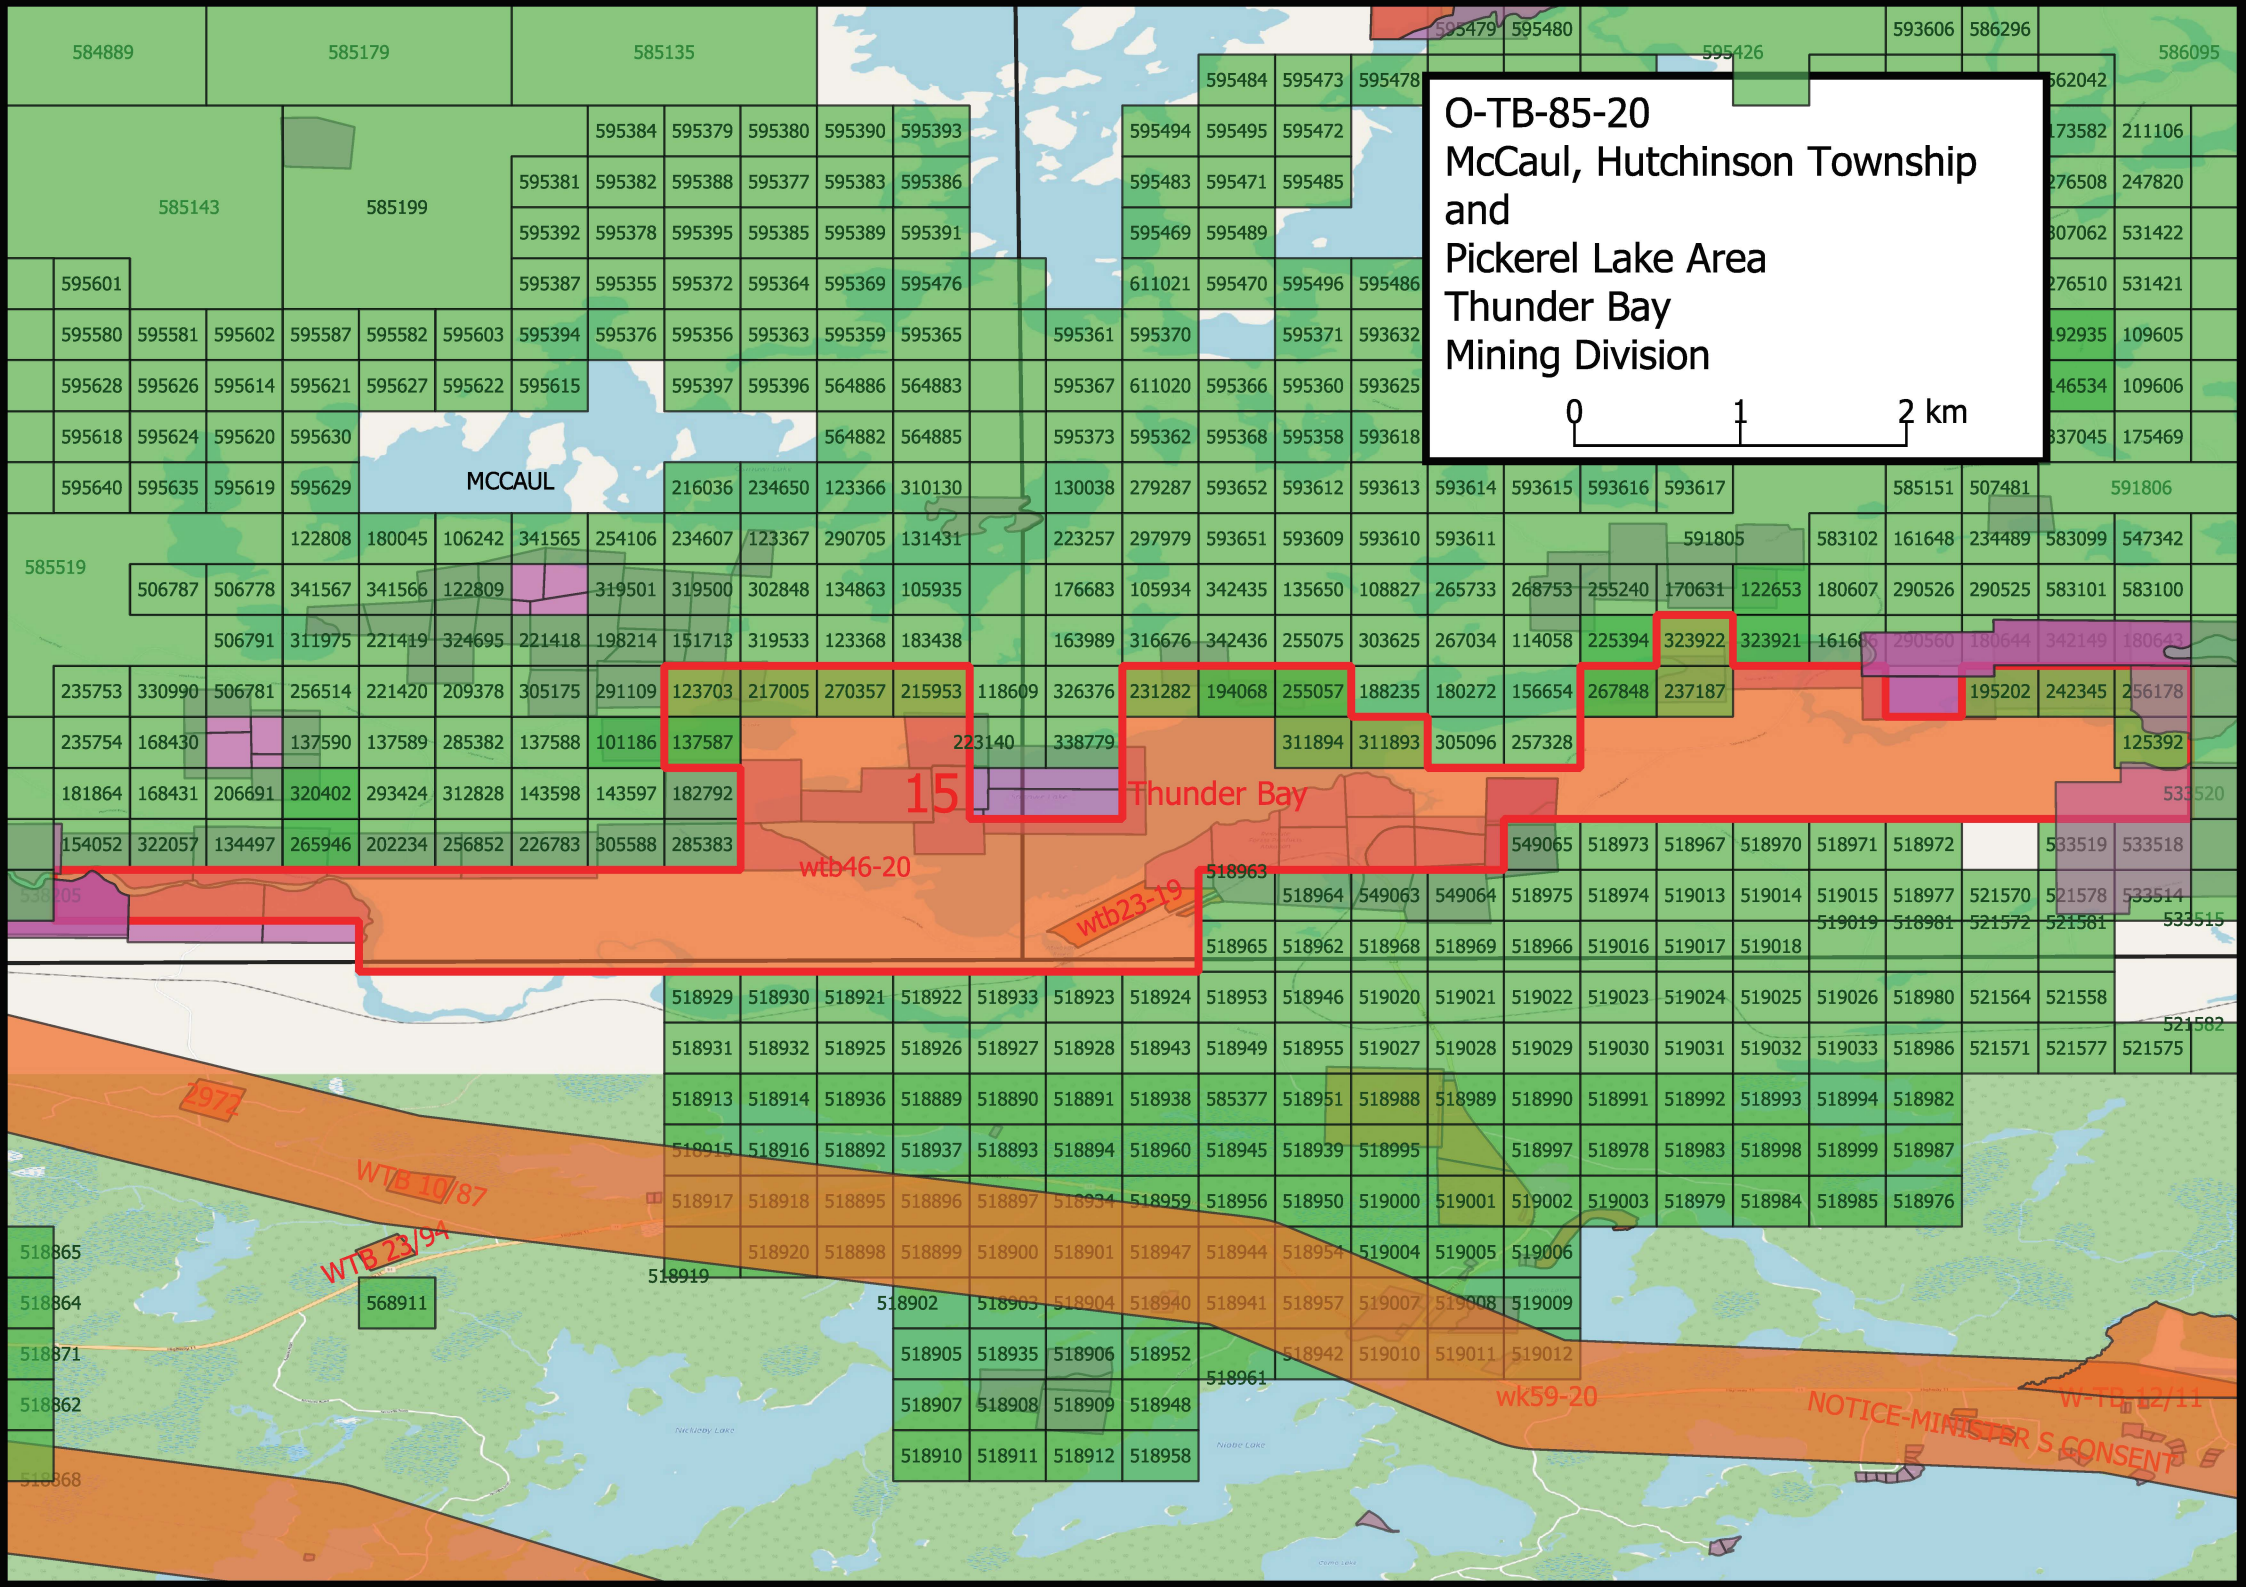

**ORDER**

**SECTION 35, THE MINING ACT, R.S.O. 1990**

**ORDER NO. O-TB-85/20**

The SURFACE RIGHTS and MINING RIGHTS of the area outlined in red on the attached sketch, situated in McCaul and Huchinson Townships and the Pickerel Lake Area, Thunder Bay Mining Division, containing 1788 hectares more or less, were withdrawn from prospecting, mining claim registration, sale and lease by Order W-TB-46/20 while the Ministry determined the status of the lands.

Withdrawal Order W-TB-46/20 is hereby revoked and the lands are REOPENED for prospecting, mining claim registration, sale and lease, unless the lands are otherwise not open for these activities under any other provision of the Mining Act.

This order comes into effect upon signing.

Date: September 17, 2020

Originally signed by Scott Cousineau  
Scott Cousineau, Provincial Mining Recorder  
Mining Lands Section  
Mines and Minerals Division

Time: 3:57 pm

Copies:  
Senior Manager, Mining Lands Section, ENDM, Sudbury  
Provincial Mining Recorder, ENDM, Sudbury  
Provincial Lands Specialist – CLR

O-TB-85-20  
McCaul, Hutchinson Township  
and  
Pickerel Lake Area  
Thunder Bay  
Mining Division