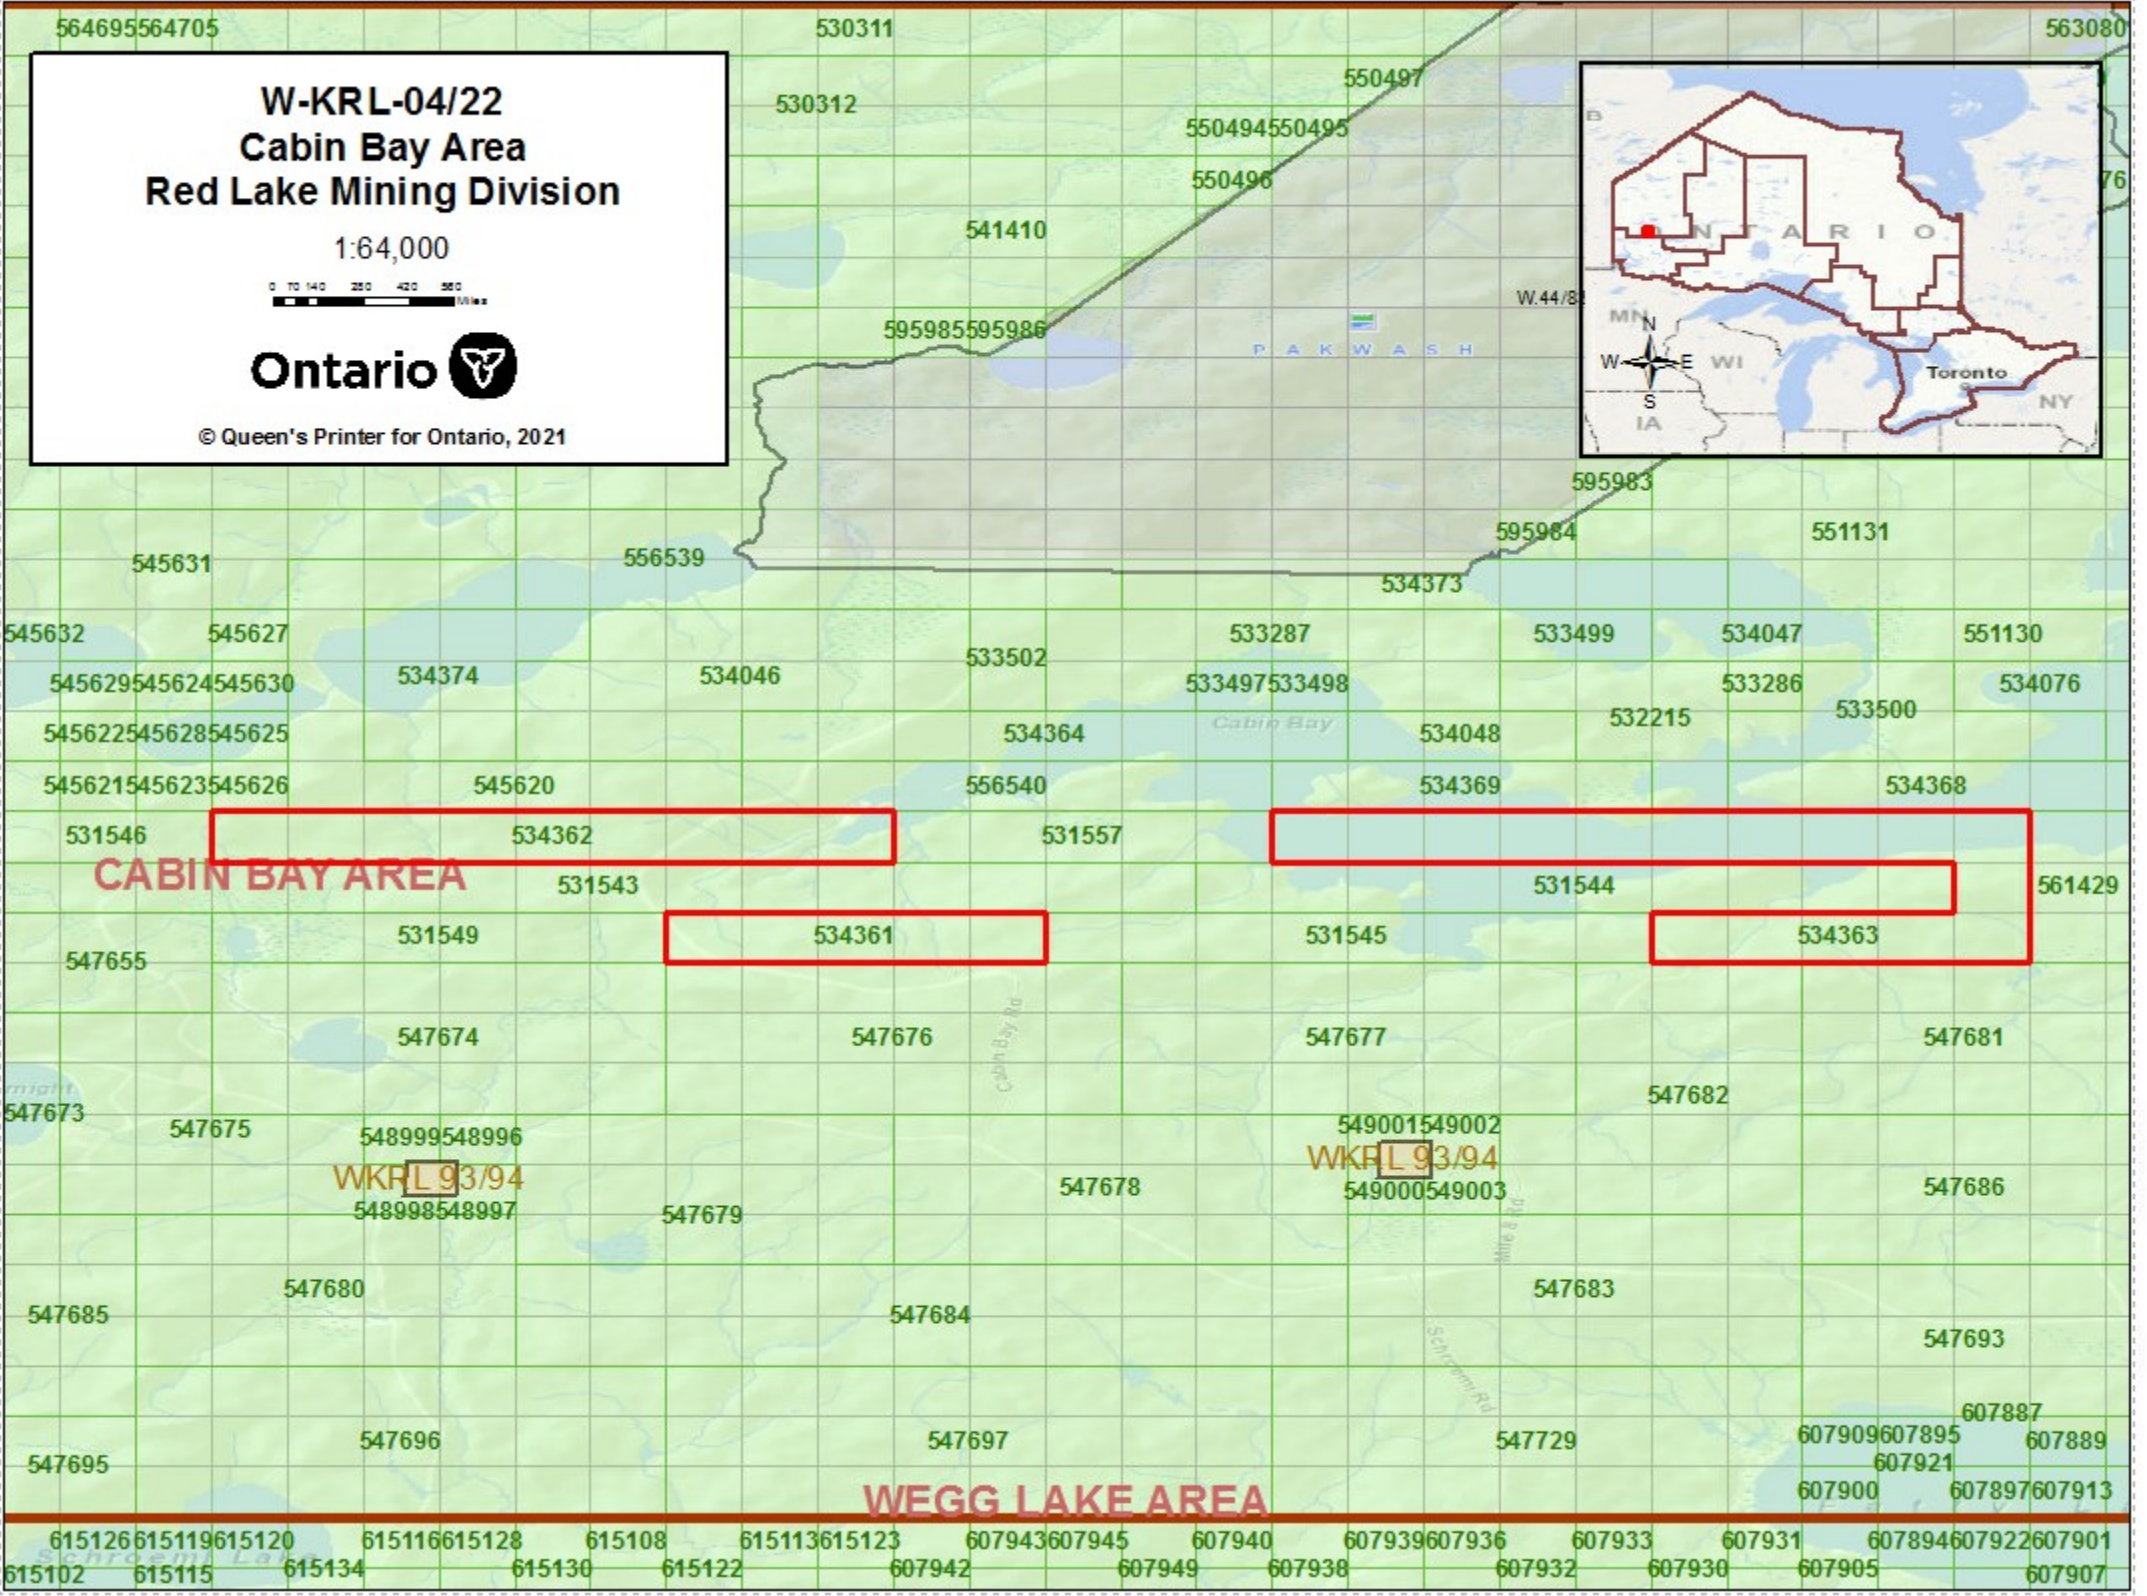

Any alienated lands lying within the limits of these withdrawn areas that revert to the Crown subsequent to the date of this Order will automatically be considered to be withdrawn as part of this Order.

564695564705

530311

563080

W-KRL-04/22 Cabin Bay Area Red Lake Mining Division

1:64,000

© Queen's Printer for Ontario, 2021

CABIN BAY AREA

WEGG LAKE AREA