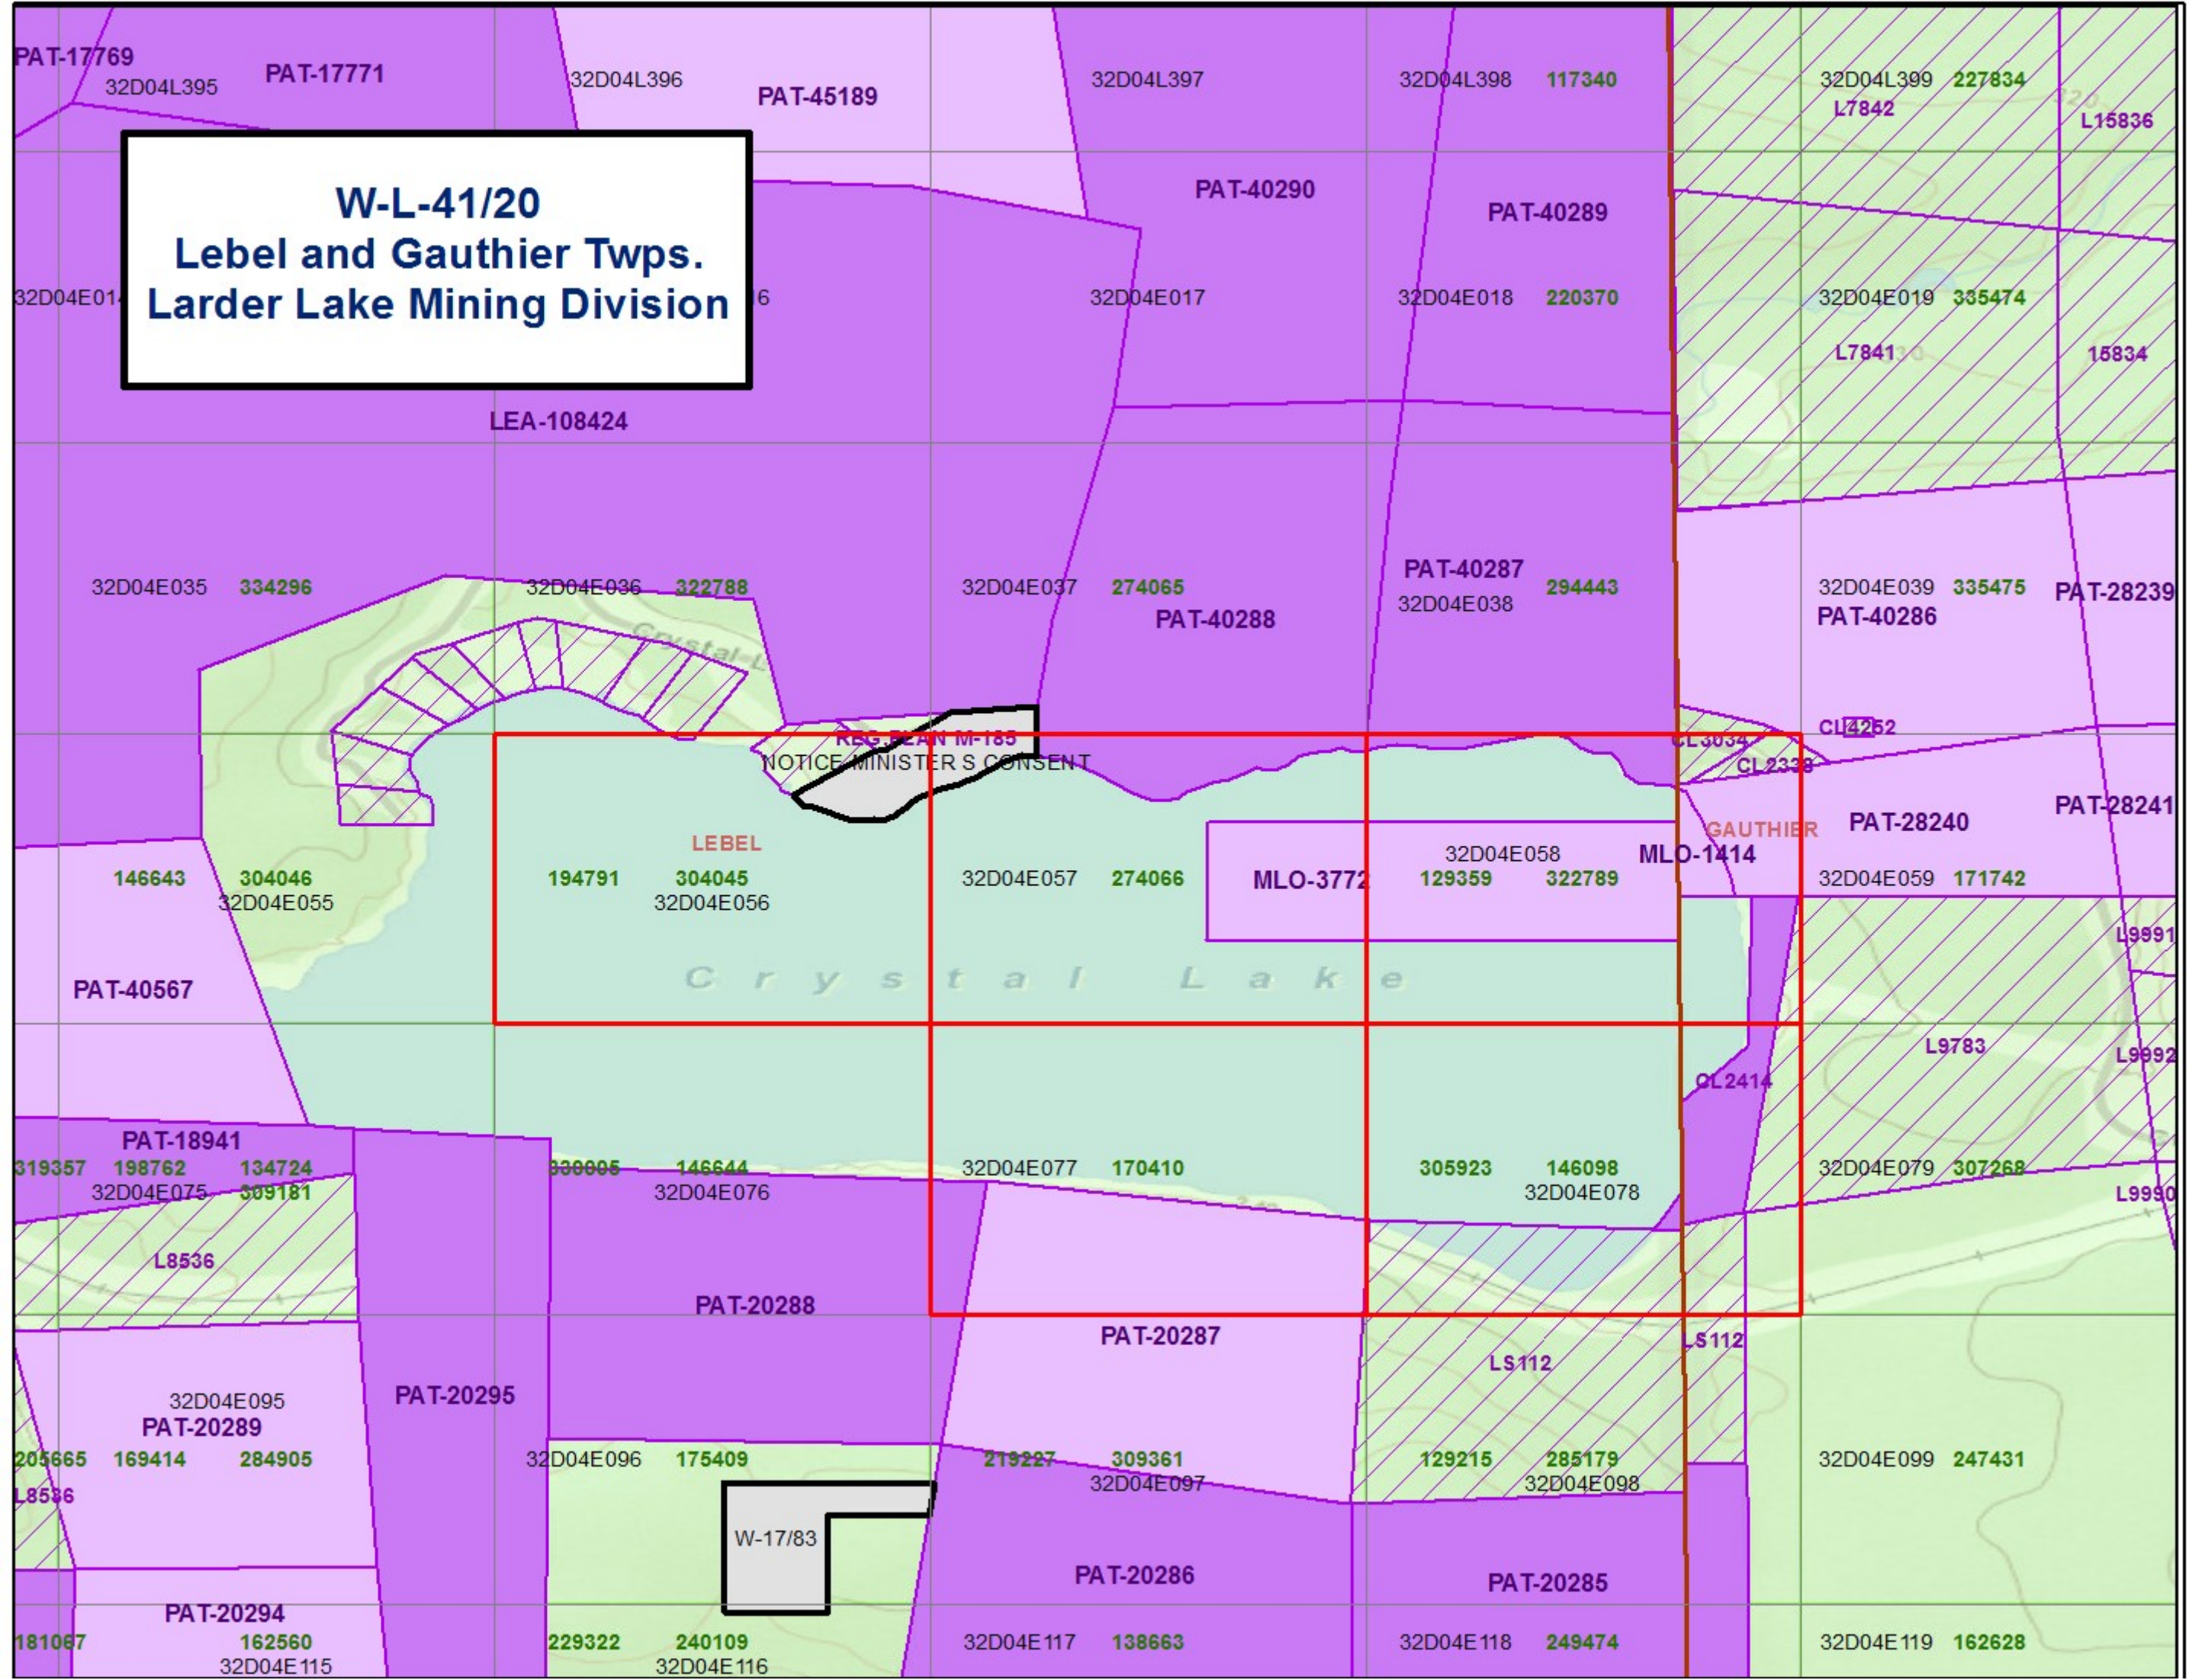

**ORDER**

**SECTION 35, THE MINING ACT, R.S.O. 1990**

**ORDER NO. W-L-41/20**

The SURFACE RIGHTS and MINING RIGHTS of the area outlined in red on the attached sketch, situated in the Townships of Lebel and Gauthier, Larder Lake Mining Division, containing 107.65 hectares more or less, are hereby WITHDRAWN from prospecting, mining claim registration, sale and lease.

Any alienated lands lying within the limits of these withdrawn areas that revert to the Crown subsequent to the date of this Order will automatically be considered to be withdrawn as part of this Order.

This order comes into effect upon signing.

Date: May 12, 2020

Patrick Brown, Provincial Mining Recorder  
Mining Lands Section  
Mines and Minerals Division

Time: 9:05 AM

**Copies:**

Senior Manager, Mining Lands Section, ENDM, Sudbury  
Provincial Mining Recorder, ENDM, Sudbury  
Provincial Lands Specialist – CLR

**W-L-41/20**  
**Lebel and Gauthier Twps.**  
**Larder Lake Mining Division**

REG. PLAN M-185  
NOTICE MINISTER S. CONSENT

**LEBEL**

**MLO-3772**

**MLO-1414**

**GAUTHIER**

**W-17/83**

C r y s t a l L a k e