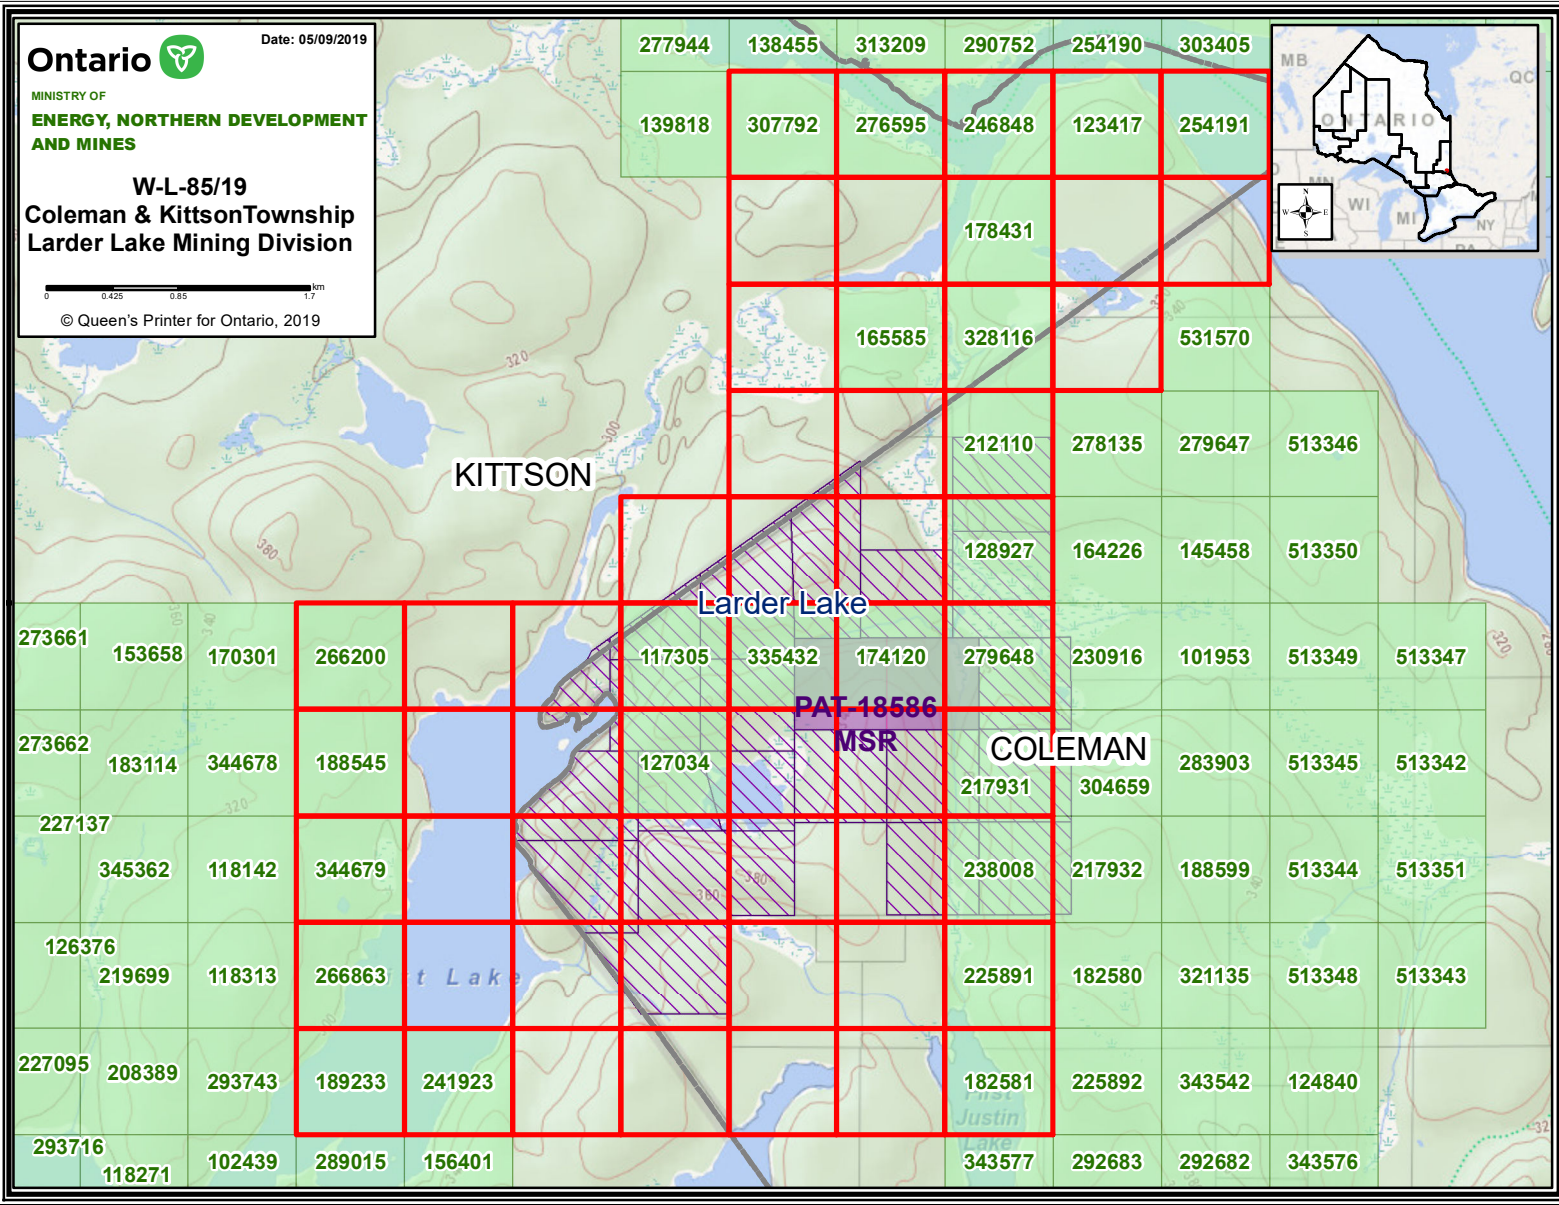

ORDER

SECTION 35, THE MINING ACT, R.S.O. 1990

ORDER NO. W-L-85/19

The SURFACE RIGHTS and MINING RIGHTS of the area outlined in red on the attached sketch, situated in the Township of Coleman and Kittson, Larder Lake Mining Division, containing 1232 hectares more or less, are hereby WITHDRAWN from prospecting, mining claim registration, sale and lease.

Any alienated lands lying within the limits of these withdrawn areas that revert to the Crown subsequent to the date of this Order will automatically be considered to be withdrawn as part of this Order.

W-L-85/19
Coleman & Kittson Township
Larder Lake Mining Division

0 0.425 0.85 1.7 km

© Queen's Printer for Ontario, 2019

277944	138455	313209	290752	254190	303405
139818	307792	276595	246848	123417	254191
			178431		