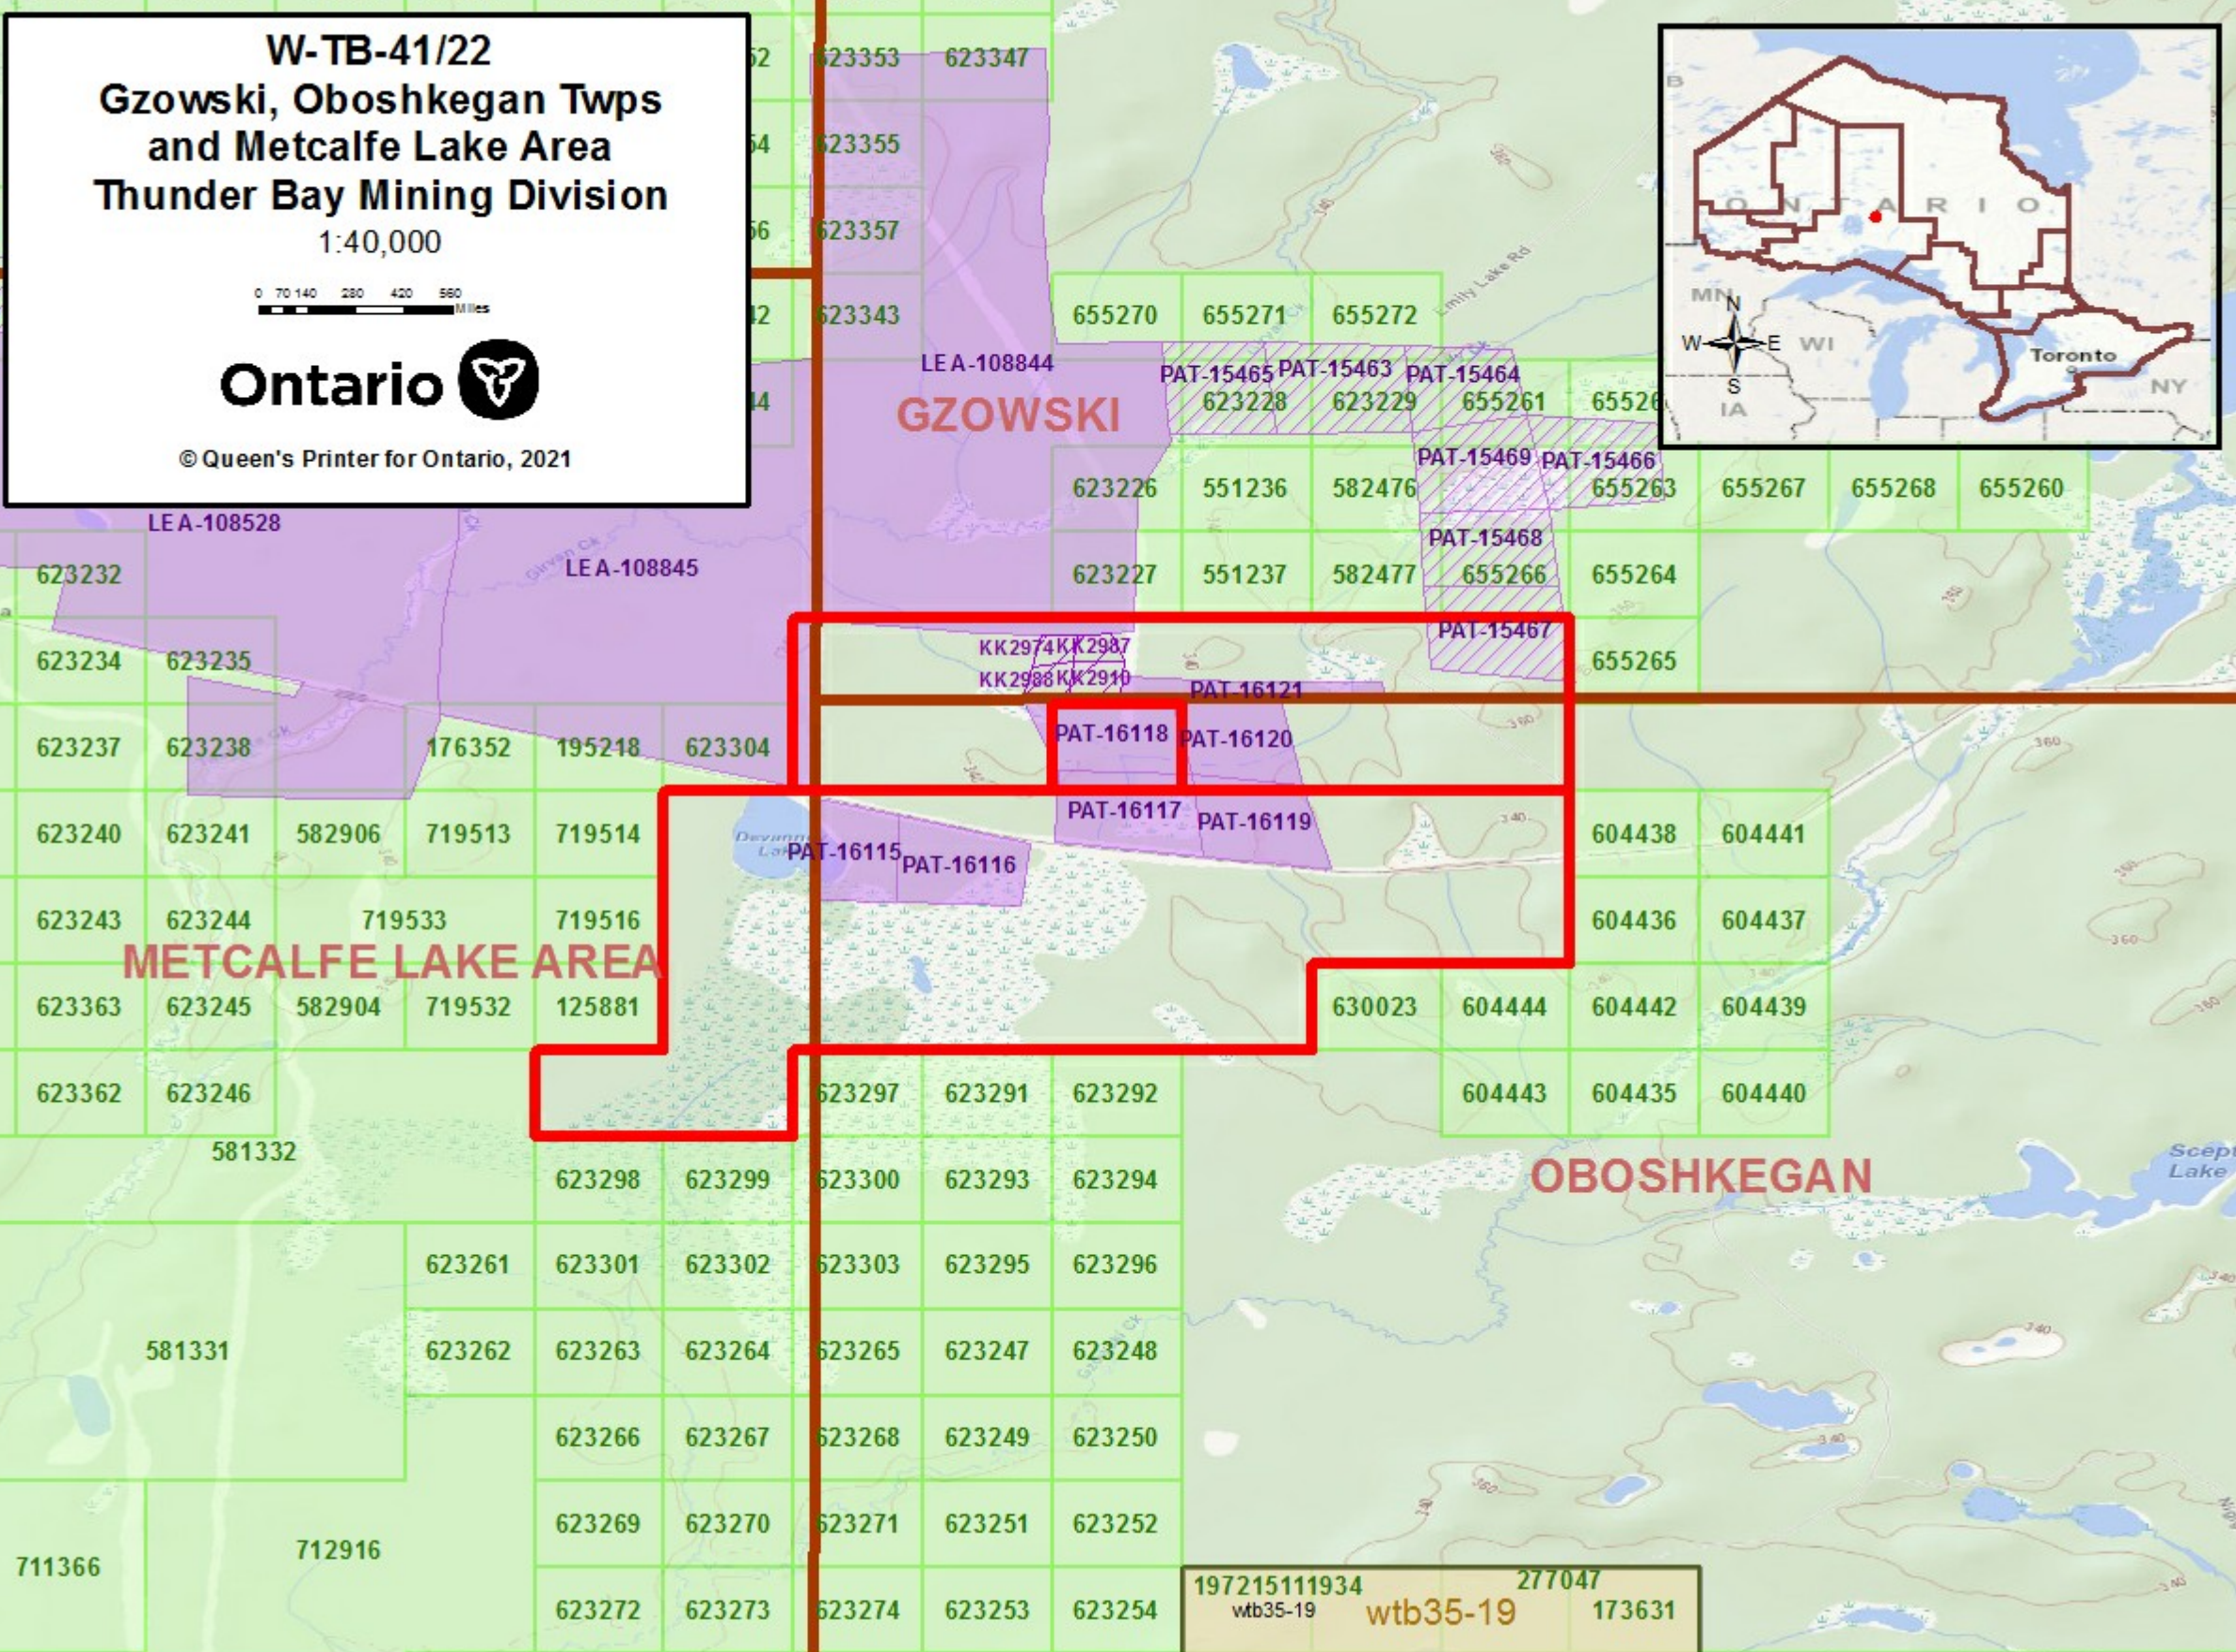

ORDER

SECTION 35, THE MINING ACT, R.S.O. 1990

ORDER NO. W-TB-41/22

The SURFACE RIGHTS and MINING RIGHTS of the areas outlined in red on the attached sketch, situated in Metcalfe Lake Area, and the Townships of Gzowski and Oboshkegan, Thunder Bay Mining Division, containing 661 hectares more or less, are hereby WITHDRAWN from prospecting, mining claim registration, sale and lease.

Any alienated lands lying within the limits of these withdrawn areas that revert to the Crown subsequent to the date of this Order will automatically be considered to be withdrawn as part of this Order.

This order comes into effect upon signing.

Date: June 6, 2022

James Schweyer

James Schweyer, Provincial Mining Recorder
Mining Lands Section
Mines and Minerals Division

Time: 2:47 pm

Copies:

Senior Manager, Mining Lands Section, MNDMNRF, Sudbury
Provincial Mining Recorder, MNDMNRF, Sudbury
Provincial Lands Specialist – CLR

623221 623222 623223 623224 623225 623350 623351 623346

W-TB-41/22
Gzowski, Oboshkegan Twps
and Metcalfe Lake Area
Thunder Bay Mining Division
 1:40,000

© Queen's Printer for Ontario, 2021

GZOWSKI

METCALFE LAKE AREA