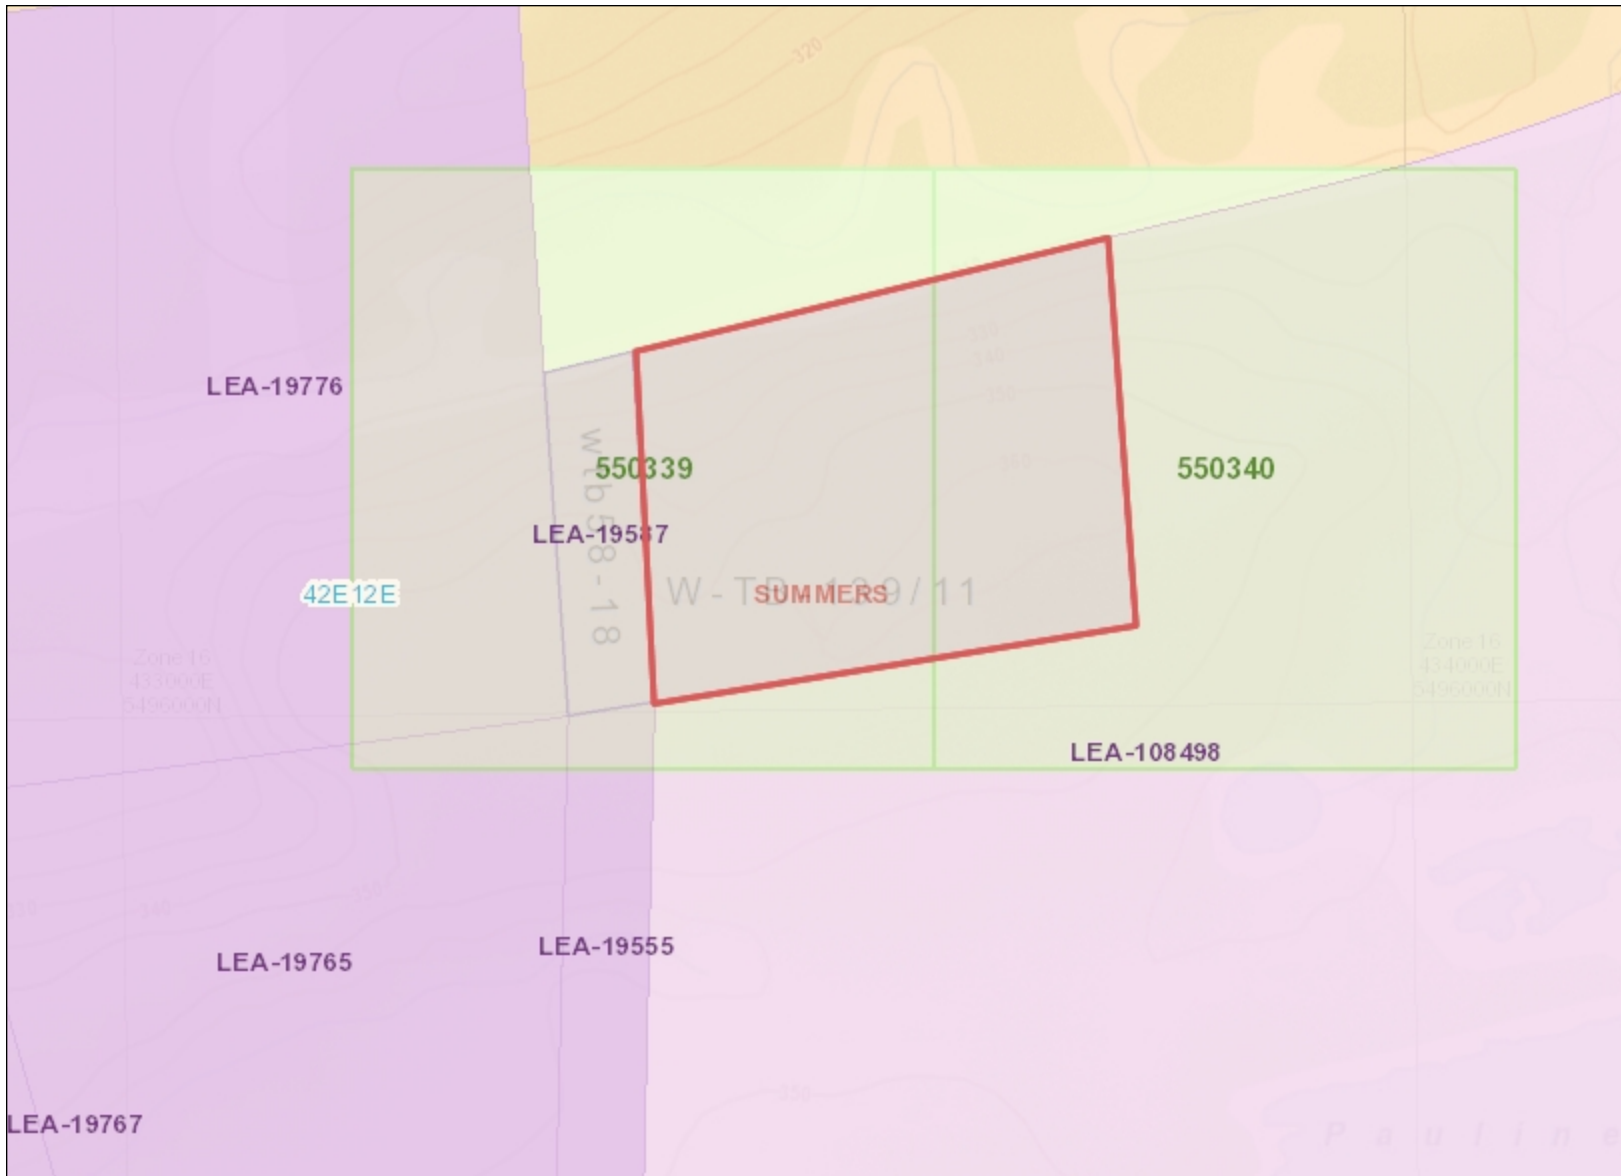

Legend

- Mining Claim
- **Mining Lease**
  - Surface Rights Only
  - Mining Rights Only
  - Surface and Mining Rights
- **Mining Licence of Occupation**
  - Surface Rights Only
  - Mining Rights Only
  - Surface and Mining Rights
- **Mining Patent**
  - Surface Rights Only
  - Mining Rights Only
  - Surface and Mining Rights
- Mining Division
- MNDM Townships and Areas
- Provincial Grid Group
- **Non-Mining Land Tenure**
  - Patent, Surface Rights Only
  - Patent, Mining Rights Only
  - Patent, Surface and Mining Rights
  - Lease, Surface Rights Only
  - Lease, Mining Rights Only
  - Lease, Surface and Mining Rights
  - Water Power Lease Agreement
  - Licence of Occupation, Surface Rights Only
  - Licence of Occupation, Surface and Mining Rights
  - Order-in-Council
- **Alienation**
  - Withdrawal

Projection: Web Mercator

The Ontario Ministry of Northern Development and Mines shall not be liable in any way for the use of, or reliance upon, this map or any information on this map. This map should not be used for: navigation, a plan of survey, routes, nor locations.

Imagery Copyright Notices: Ontario Ministry of Natural Resources and Forestry; NASA Landsat Program; First Base Solutions Inc.; Aéro-Photo (1961) Inc.; DigitalGlobe Inc.; U.S. Geological Survey.