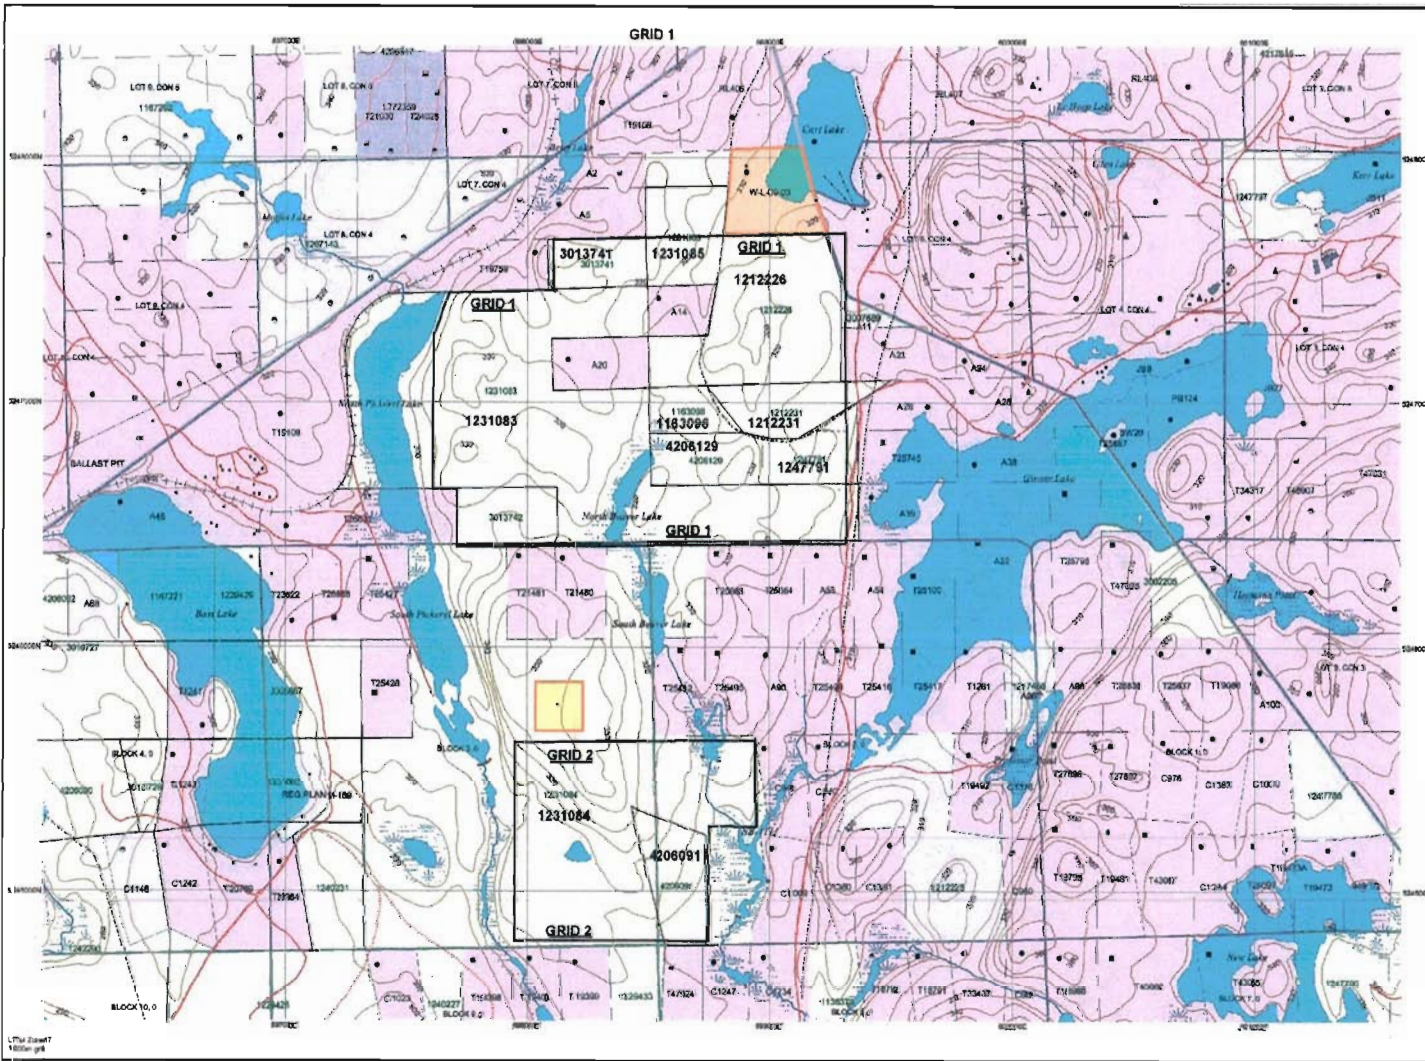

TOWNSHIP / AREA
GILLIES LIMIT NORTH

PLAN
G-3429

ADMINISTRATIVE DISTRICTS / DIVISIONS

Mining Division
Land Titles/Registry Division
Ministry of Natural Resources District

Larder Lake
TIMSKAMING
NORTH BAY

TOPOGRAPHIC

- ▲ Aerial Photo Overlay
- Township
- Cadenastre Lot
- Provincial Park
- Salt Pans
- C&P & P&S
- Sewer
- Gas Mains
- Fire Hydrants
- Railway
- Road
- Trail
- N/S/W Gas Poles
- Utility
- Tower

Land Tenure

- General Permit
- Surface And Mining Rights
- Surface Rights Only
- Mining Rights Only
- Leasehold Rights
- Surface And Mining Rights
- Surface Rights Only
- Mining Rights Only
- License or Dispense
- Uses Not Specified
- Surface And Mining Rights
- Surface Rights Only
- Mining Rights Only
- Leasehold Rights
- Other to Crown (Not covered by grid)
- Water Power License Agreement
- Mining Claim
- First Only Mining Claims