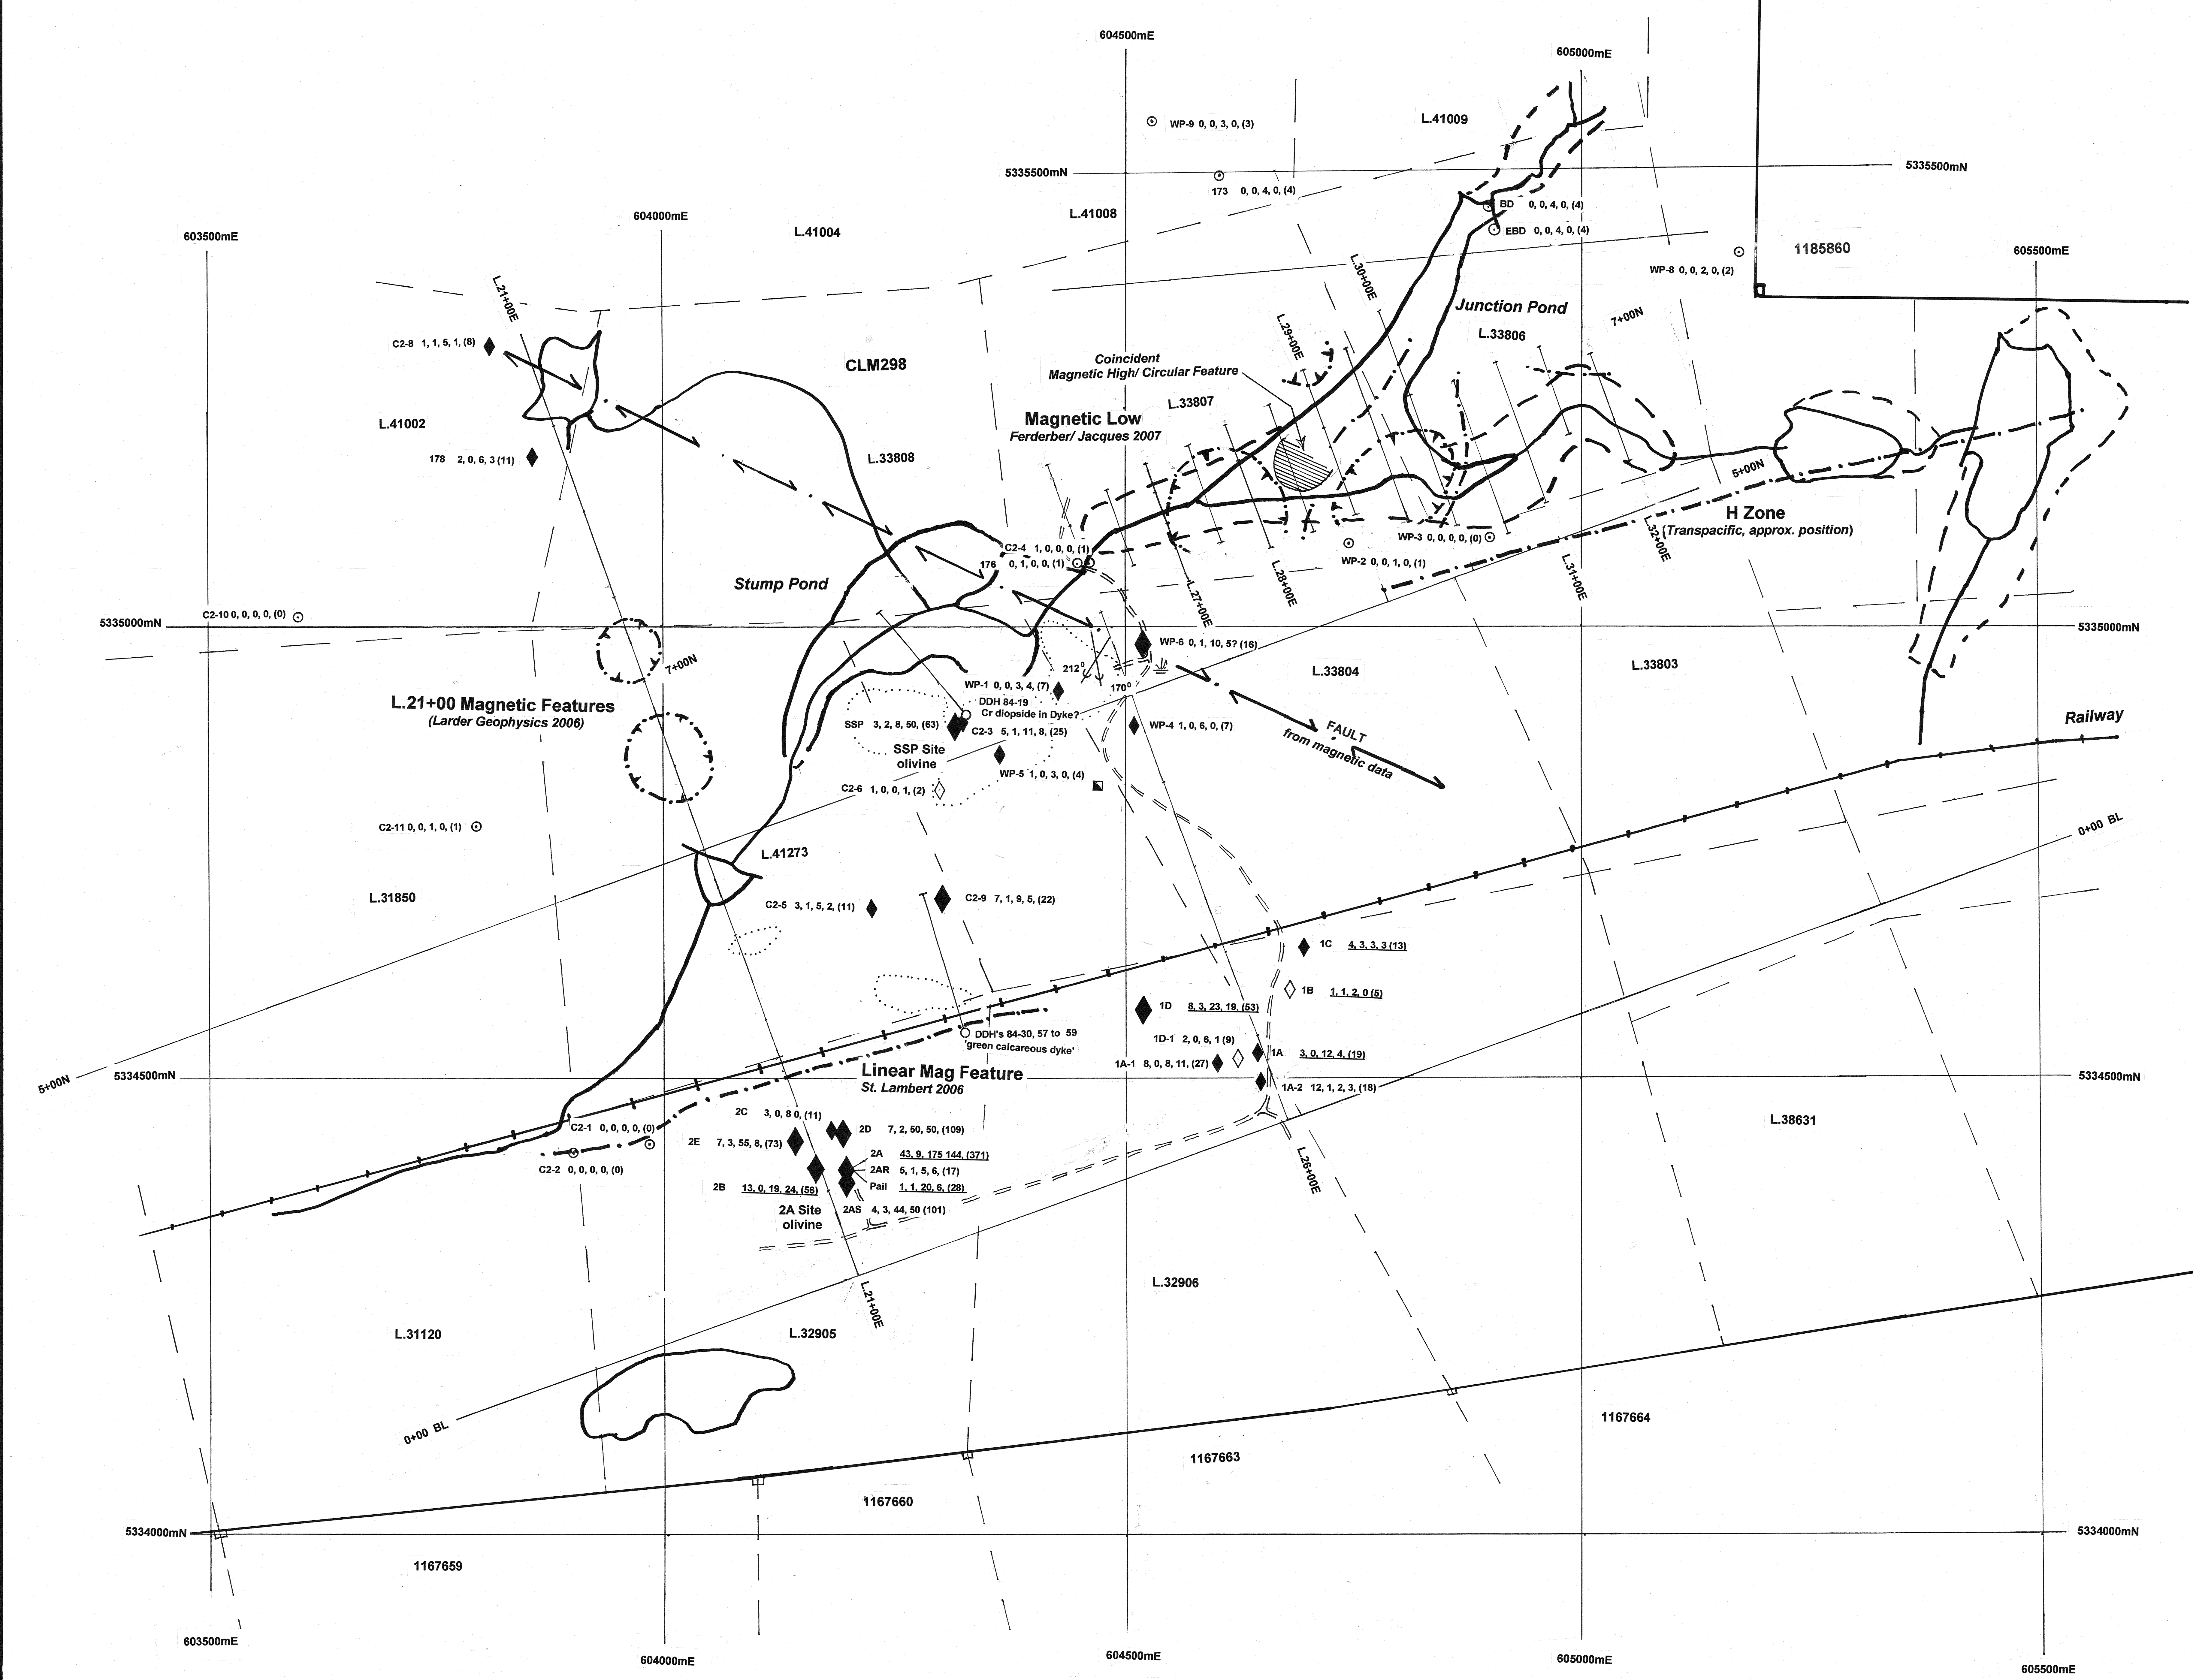

○ HEAVY MINERAL
SAMPLE LOCATION

HEAVY MINERAL SURVEY SAMPLE LOCATION MAP	
McGARRY PROPERTY	
McGarry & McVittie Twp.'s, Ontario	
GOLDSTAKE EXPLORATIONS INC.	
Drawn By: RJD	Map No.
Date: June 2007	Scale 1: 2 500

7, 2, 18, 26, (53) bulk sample

pyrope+	chrome	fosterite	chromite+	Total KIM Count
eclogite	diopside	olivine	microilmenite	
garnet				

- ◆ Significant KIM's
- ◆ Anomalous KIM's
- ◇ KIM's
- Barren Sample
- Low Intensity Magnetic Feature
- - - Linear Magnetic Feature
- Glacial Striation
- ⋯ Stripped Area

HEAVY MINERAL SURVEY -- GROUND MAGNETIC DATA
COMPILATION MAP
 Stump Pond -- Junction Pond Area

McGARRY PROPERTY
 McGarry & McVittie Twp., Ontario

GOLDSTAKE EXPLORATIONS INC.

Drawn by: RJD	Drawing No.
Date: June 2007	Scale 1:250