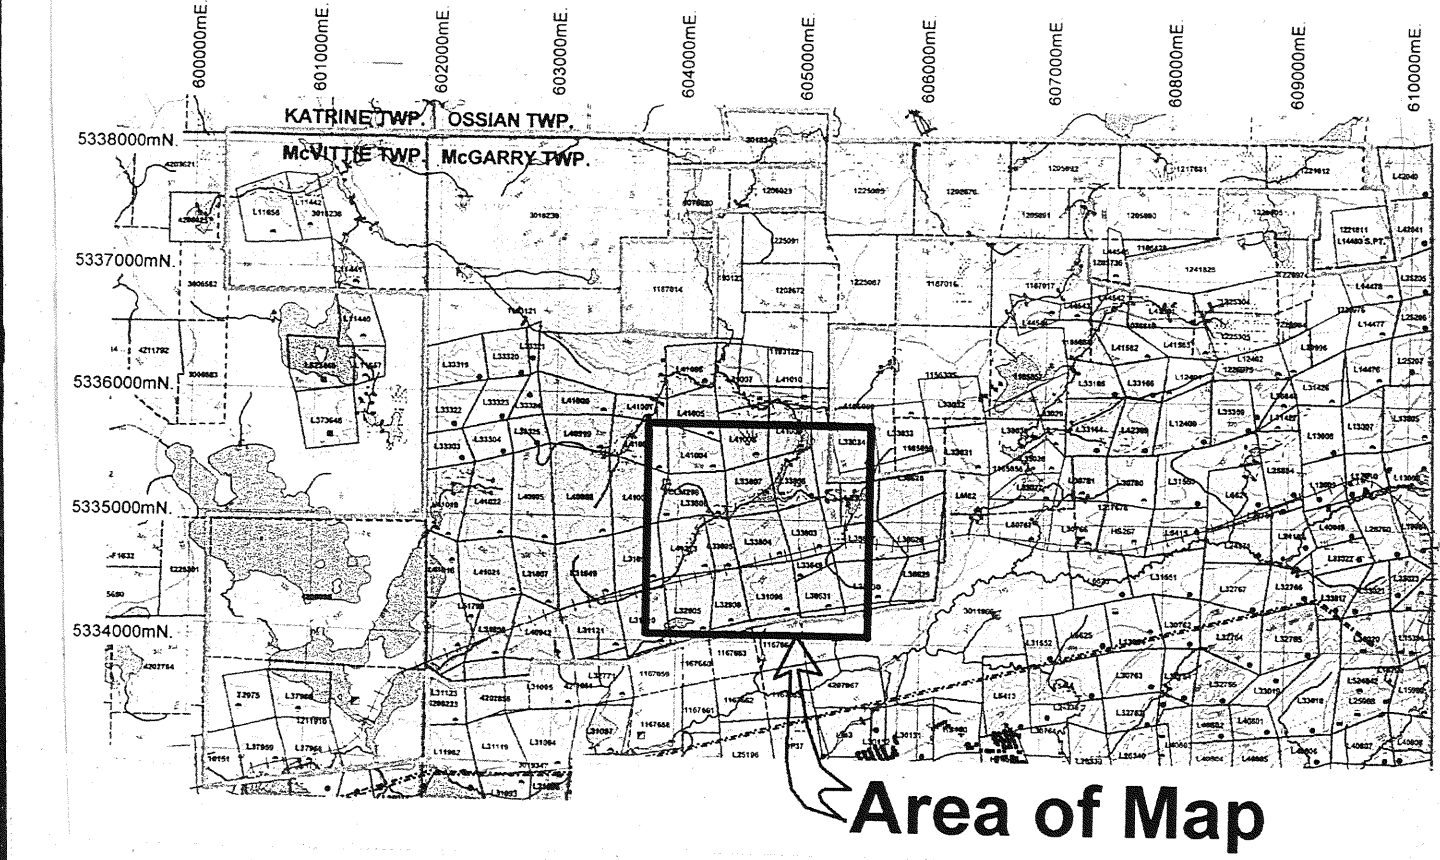

○ HEAVY MINERAL
SAMPLE LOCATION

HEAVY MINERAL SURVEY SAMPLE LOCATION MAP	
McGARRY PROPERTY	
McGarry & McVittie Twp.'s, Ontario	
GOLDSTAKE EXPLORATIONS INC.	
Drawn By: RJD	Map No.
Date: June 2007	Scale 1: 2 500

7, 2, 18, 26, (53) bulk sample

pyrope+	chrome	fosterite	chromite+	Total KIM Count
eclogite	diopside	olivine	microilmenite	
garnet				

- ◆ Significant KIM's
- ◆ Anomalous KIM's
- ◇ KIM's
- Barren Sample
- Low Intensity Magnetic Feature
- - - Linear Magnetic Feature
- Glacial Striation
- ⋯ Stripped Area

HEAVY MINERAL SURVEY -- GROUND MAGNETIC DATA
COMPILATION MAP
 Stump Pond -- Junction Pond Area

McGARRY PROPERTY
 McGarry & McVittie Twp., Ontario

GOLDSTAKE EXPLORATIONS INC.

Drawn by: RJD	Drawing No.
Date: June 2007	Scale 1:250