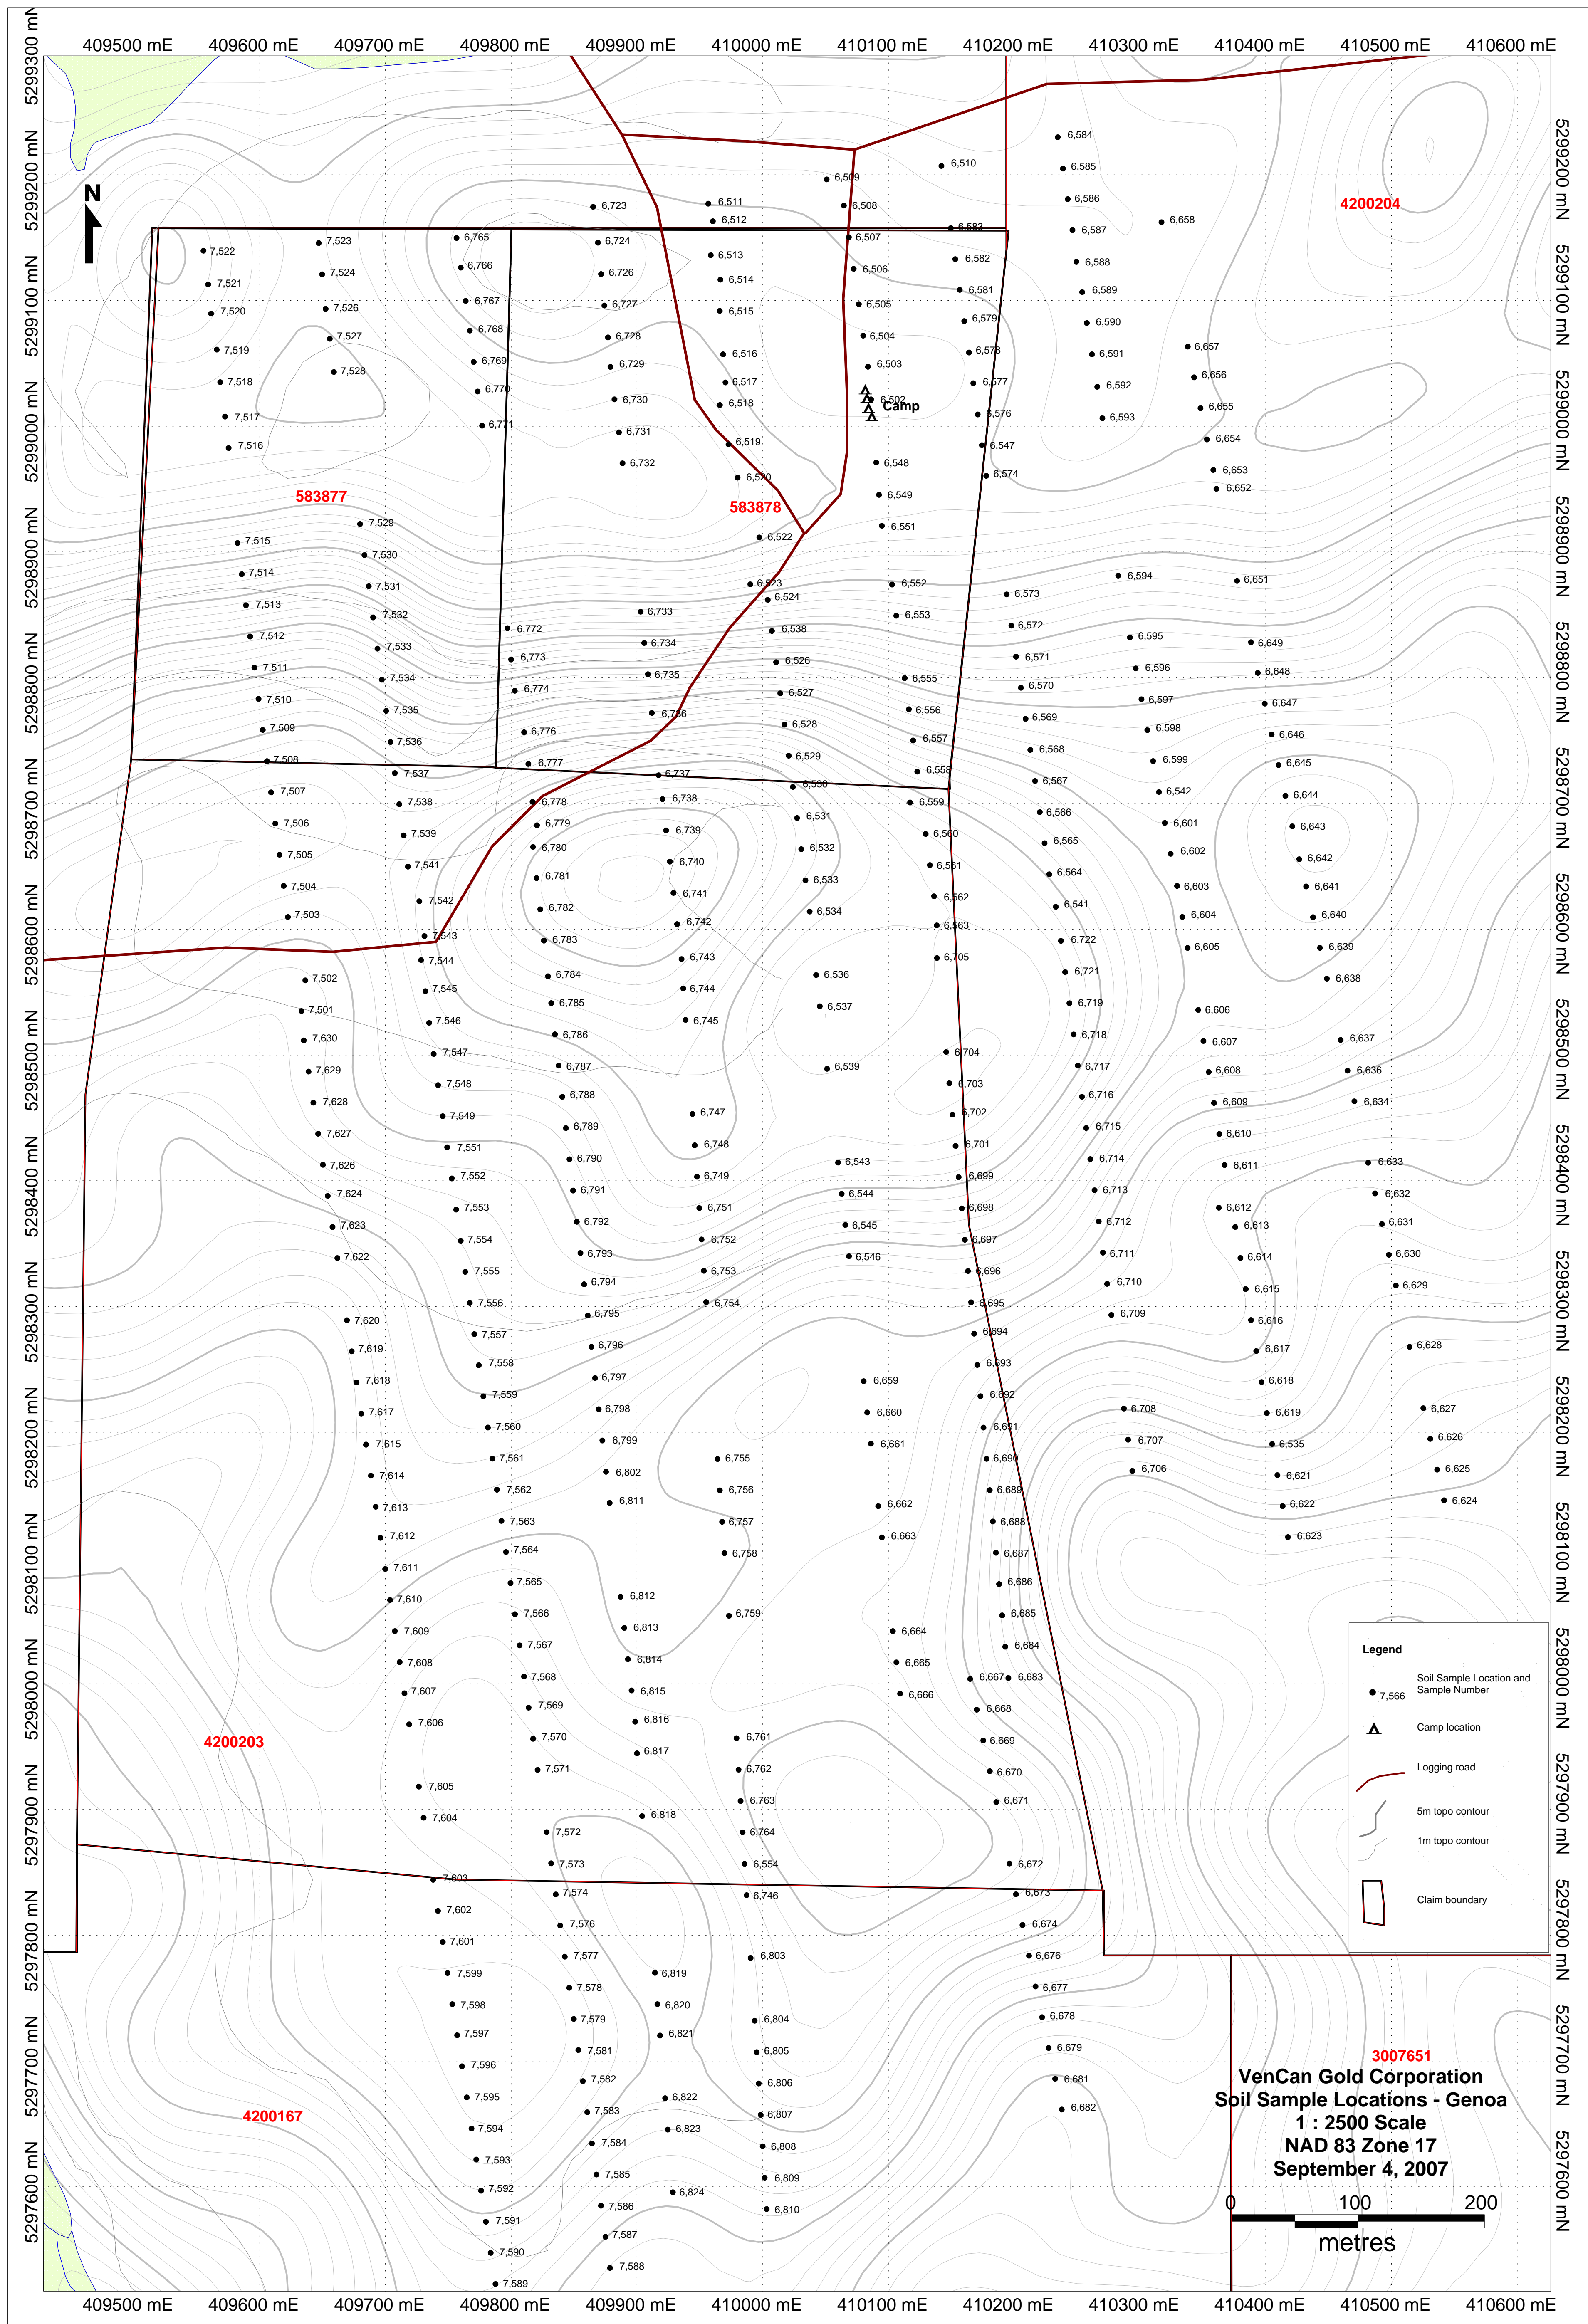

**Legend**

- ▲ 7,839 Grab Sample Location and Sample Number
- ▲ Camp location
- Logging road
- 5m topo contour
- 1m topo contour
- Claim boundary

**VenCan Gold Corporation**  
**Grab Sample Locations - Genoa**  
**1 : 10,000 Scale**  
**NAD 83 Zone 17**  
**September 4, 2007**

**Legend**

- 7.566 Soil Sample Location and Sample Number
- ▲ Camp location
- Logging road
- 5m topo contour
- 1m topo contour
- Claim boundary

**3007651**  
**VenCan Gold Corporation**  
**Soil Sample Locations - Genoa**  
**1 : 2500 Scale**  
**NAD 83 Zone 17**  
**September 4, 2007**