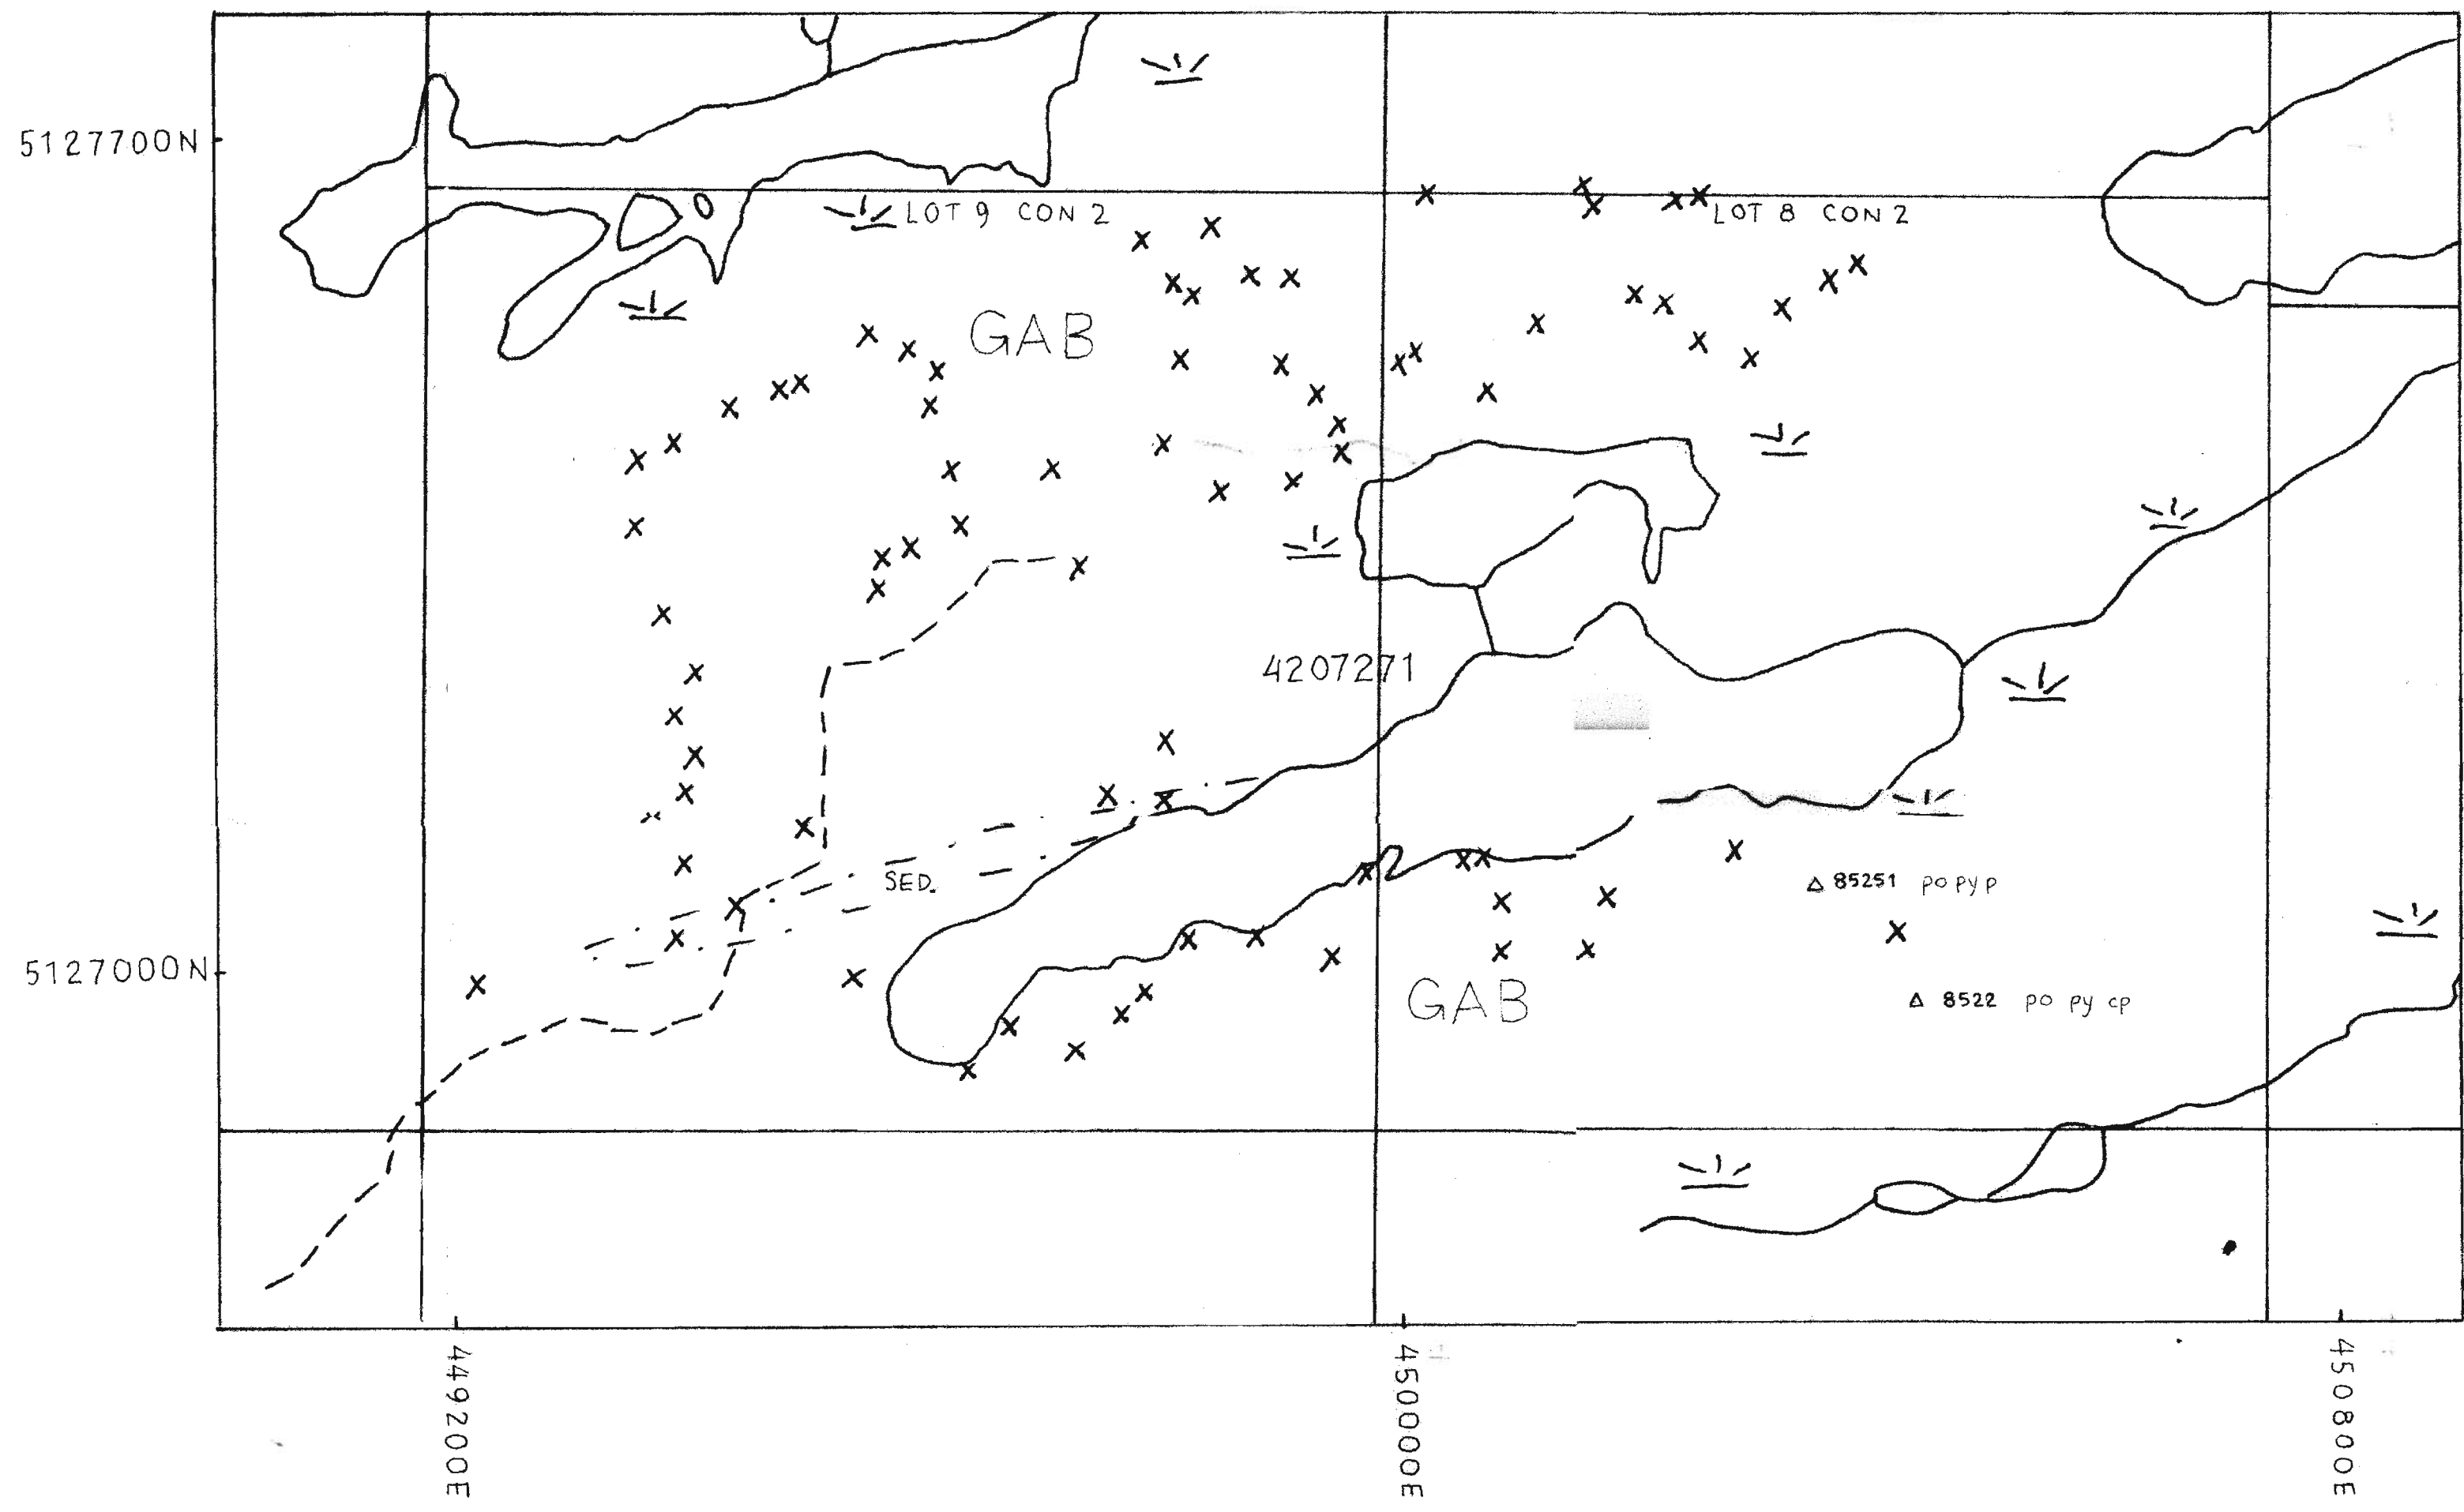

- GAB Gabbro
- SED Sediment - Quartzite

SYMBOLS

- x Outcrop
- Foliation
- Contact (defined, inferred)
- Fault (geophysically inferred)
- Sulphide/Mineral occurrence
- DDH
- Claim line
- Swampland
- Creek
- Road
- Trail
- po pyrrhotite
- py pyrite
- cp chalcopyrite

FIGURE 3:

TRELAWNEY RESOURCES INC.		
SCALE: 1:5000	APPROVED BY:	DRAWN BY G. Giga
DATE: Summer 2007		REVISED
NAIRN PROPERTY		
NAIRN TOWNSHIP DISTRICT OF SUDBURY, ONTARIO		DRAWING NUMBER