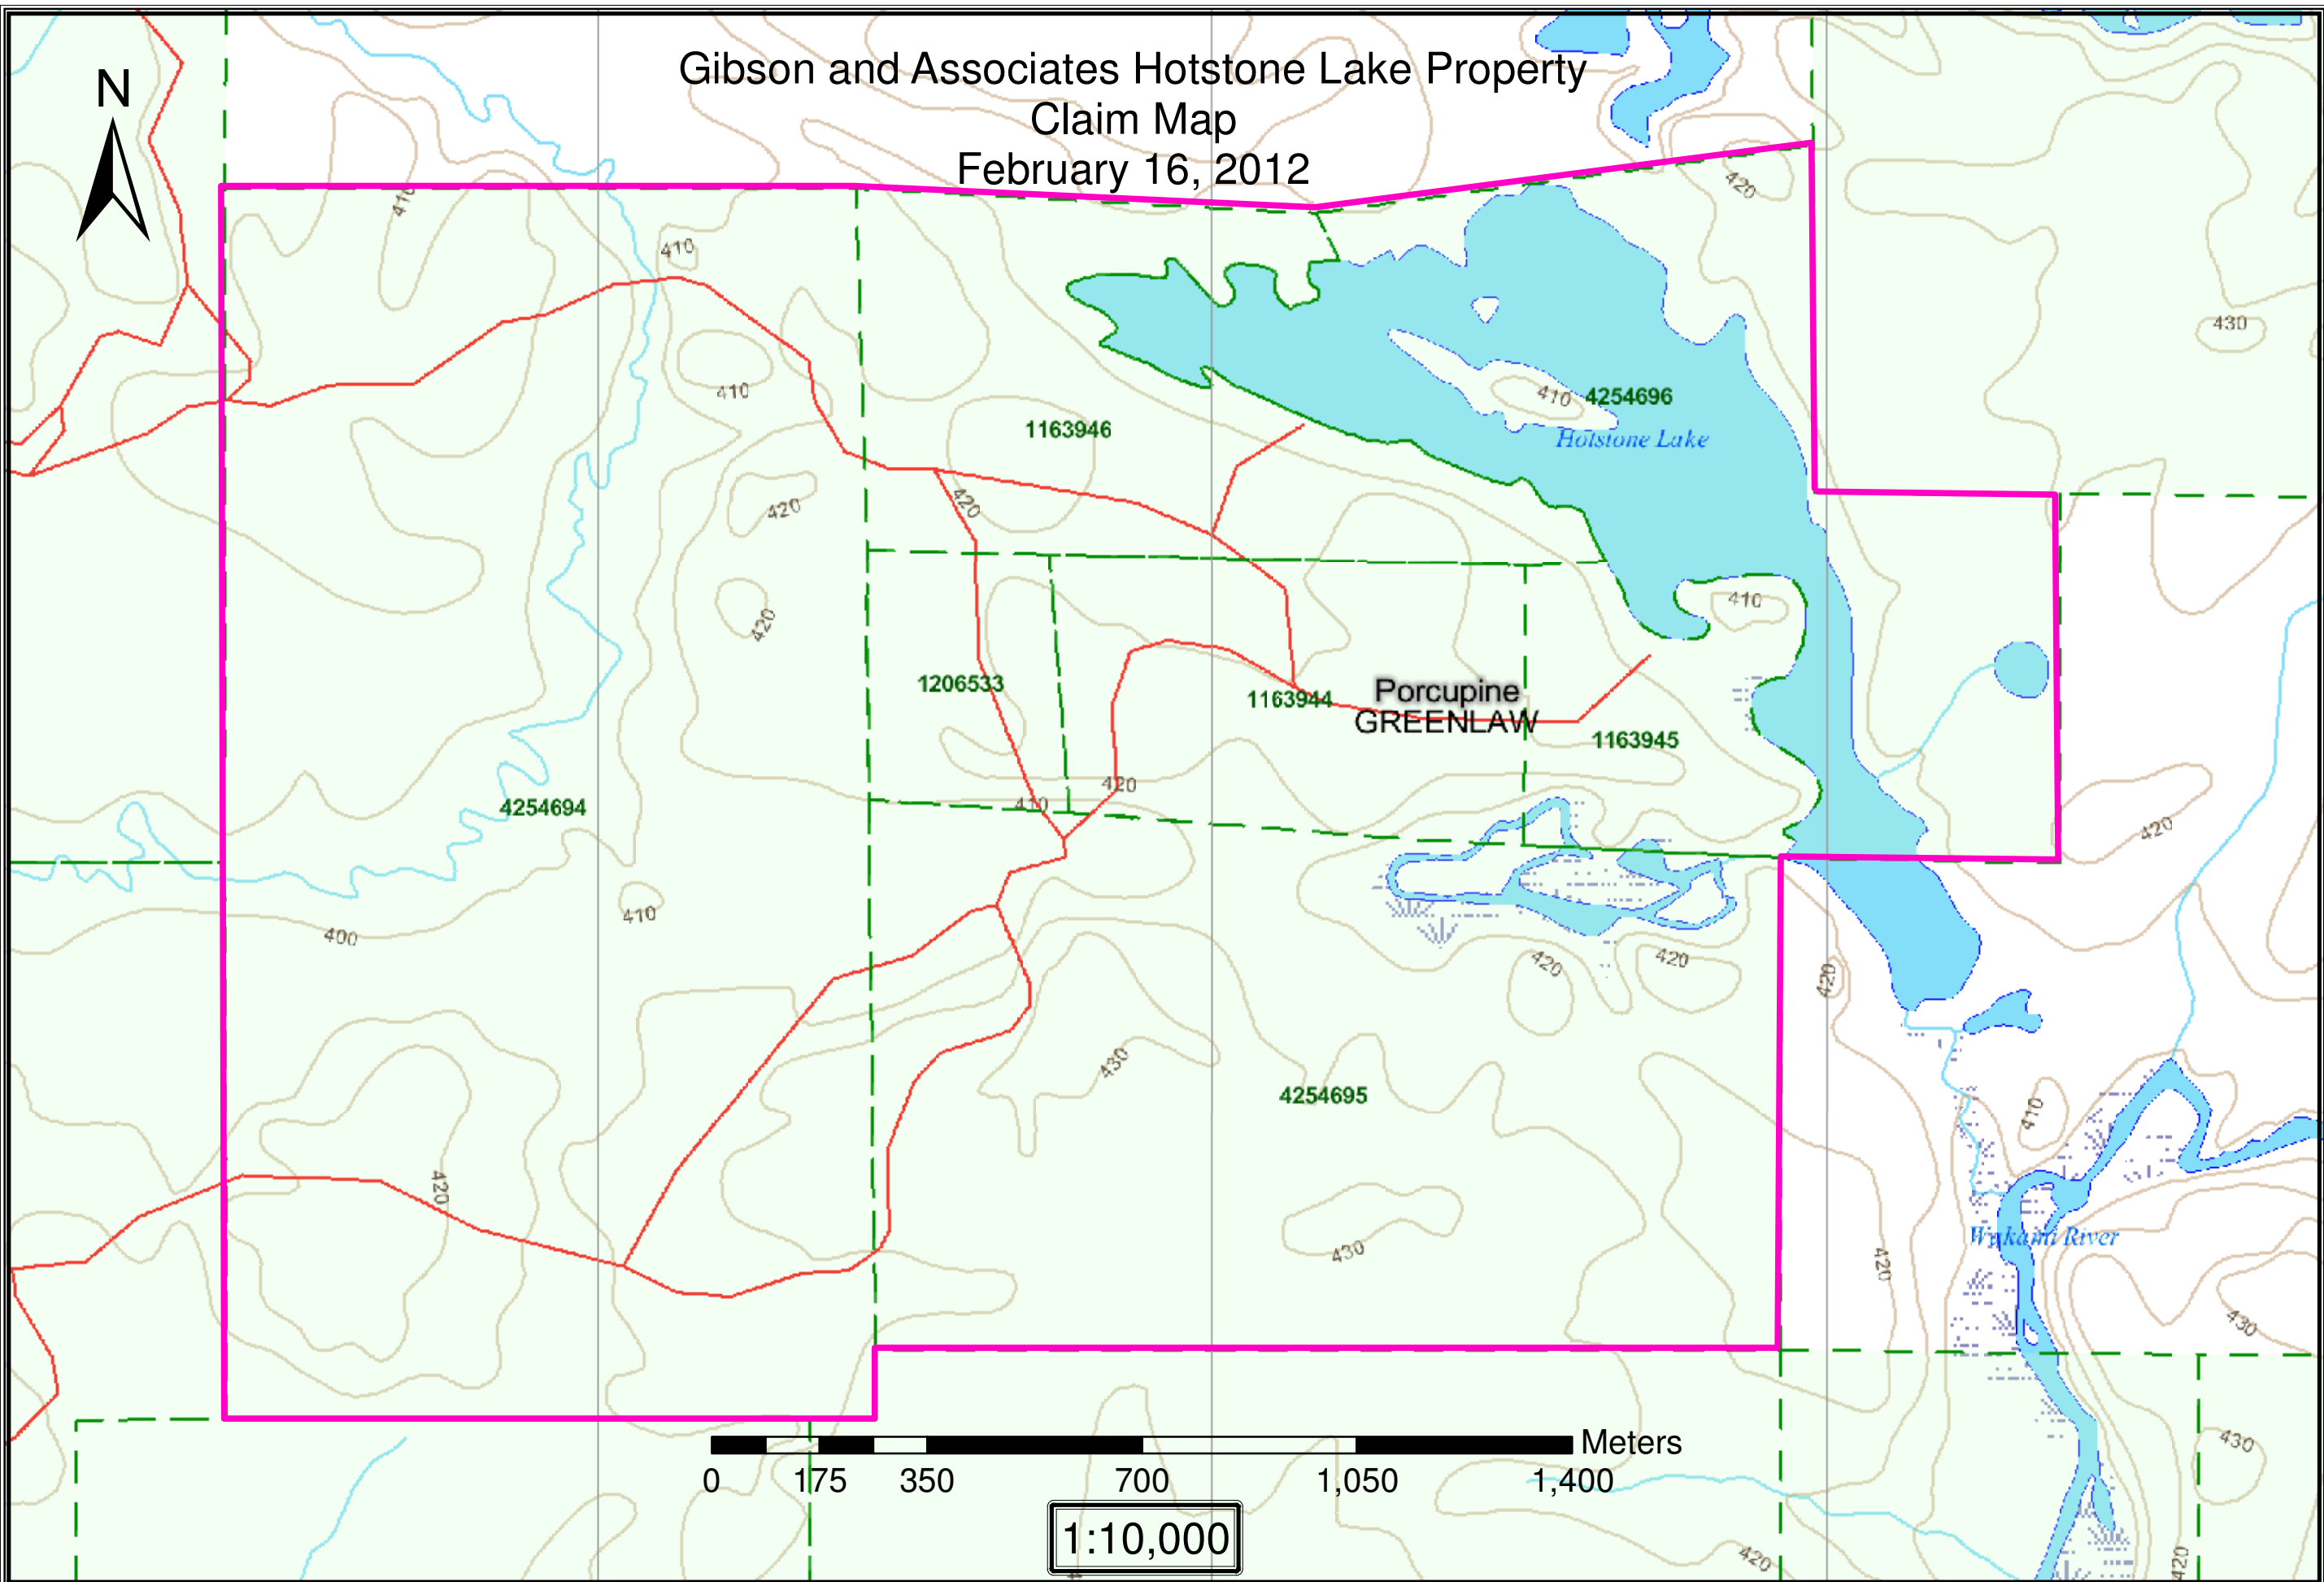

Gibson and Associates Hotstone Lake Property
Claim Map
February 16, 2012

1:10,000