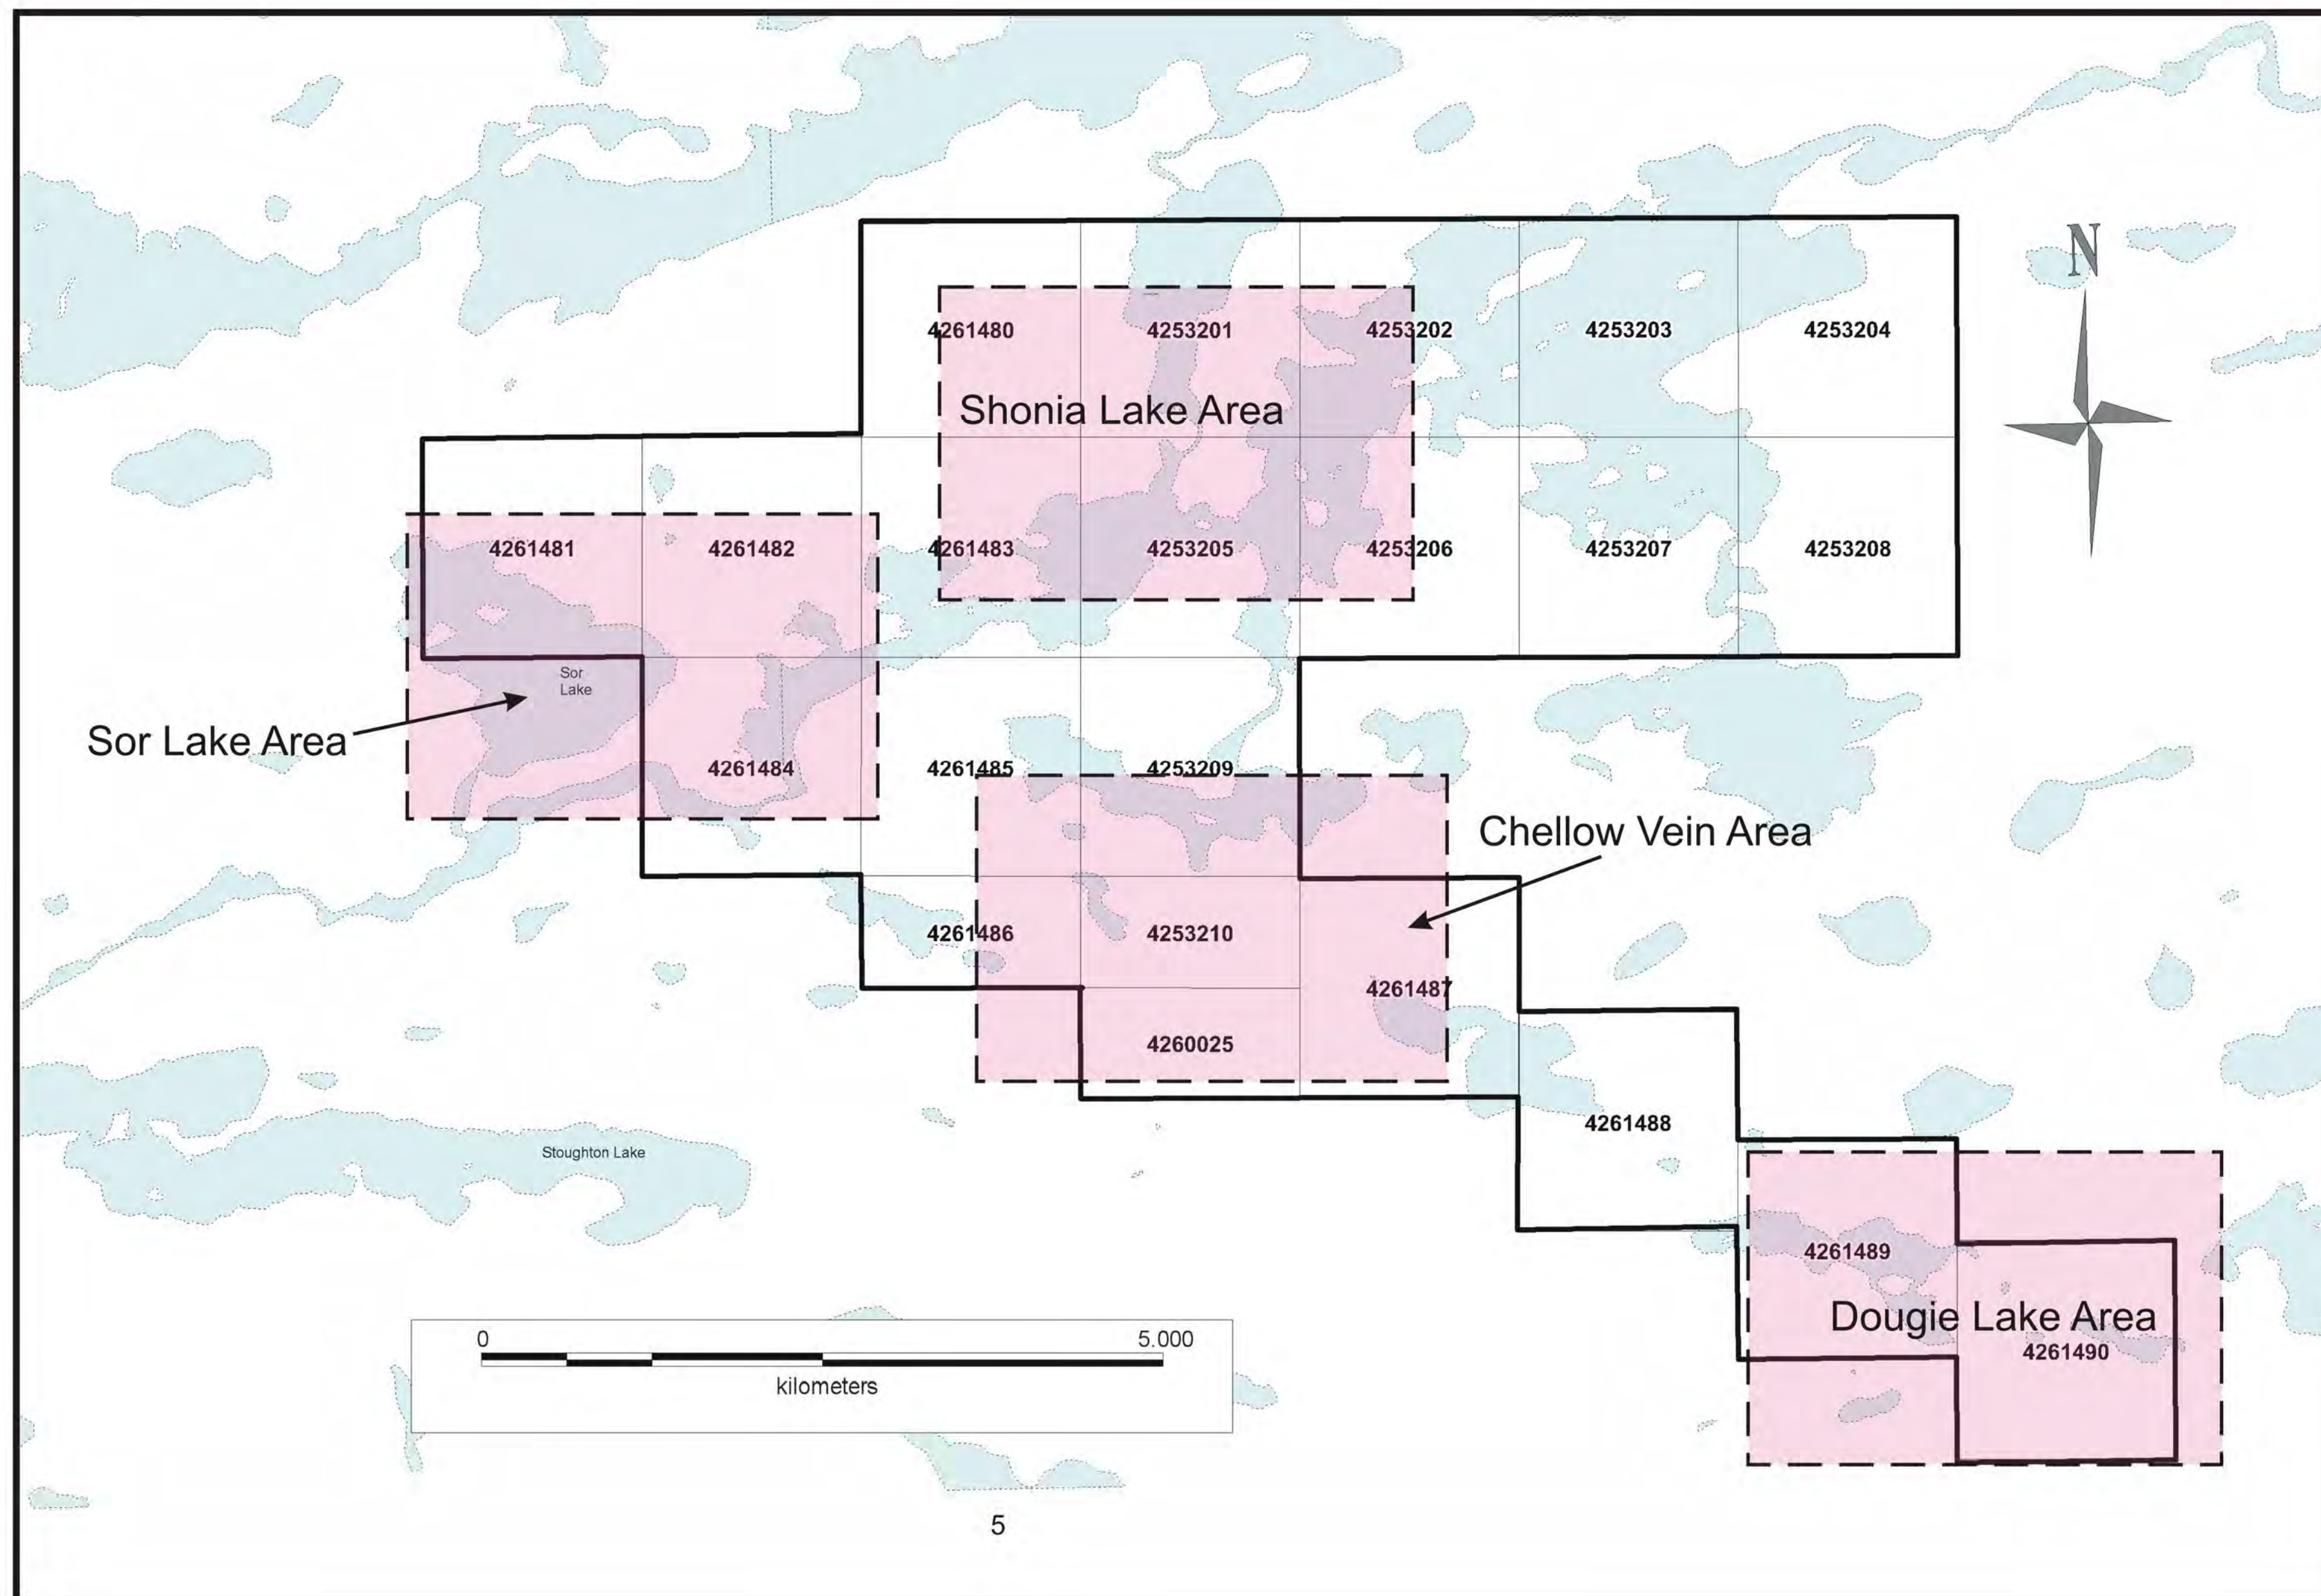

McVicar Lake Property 1:10 000 Map Locations

| | |
|--|---------------------|
|  WILDCAT Exploration Ltd. | |
| McVicar Project | |
| Date: January 13, 2012 | Scale: 1:50 000 |
| | Created By: H. Kyle |