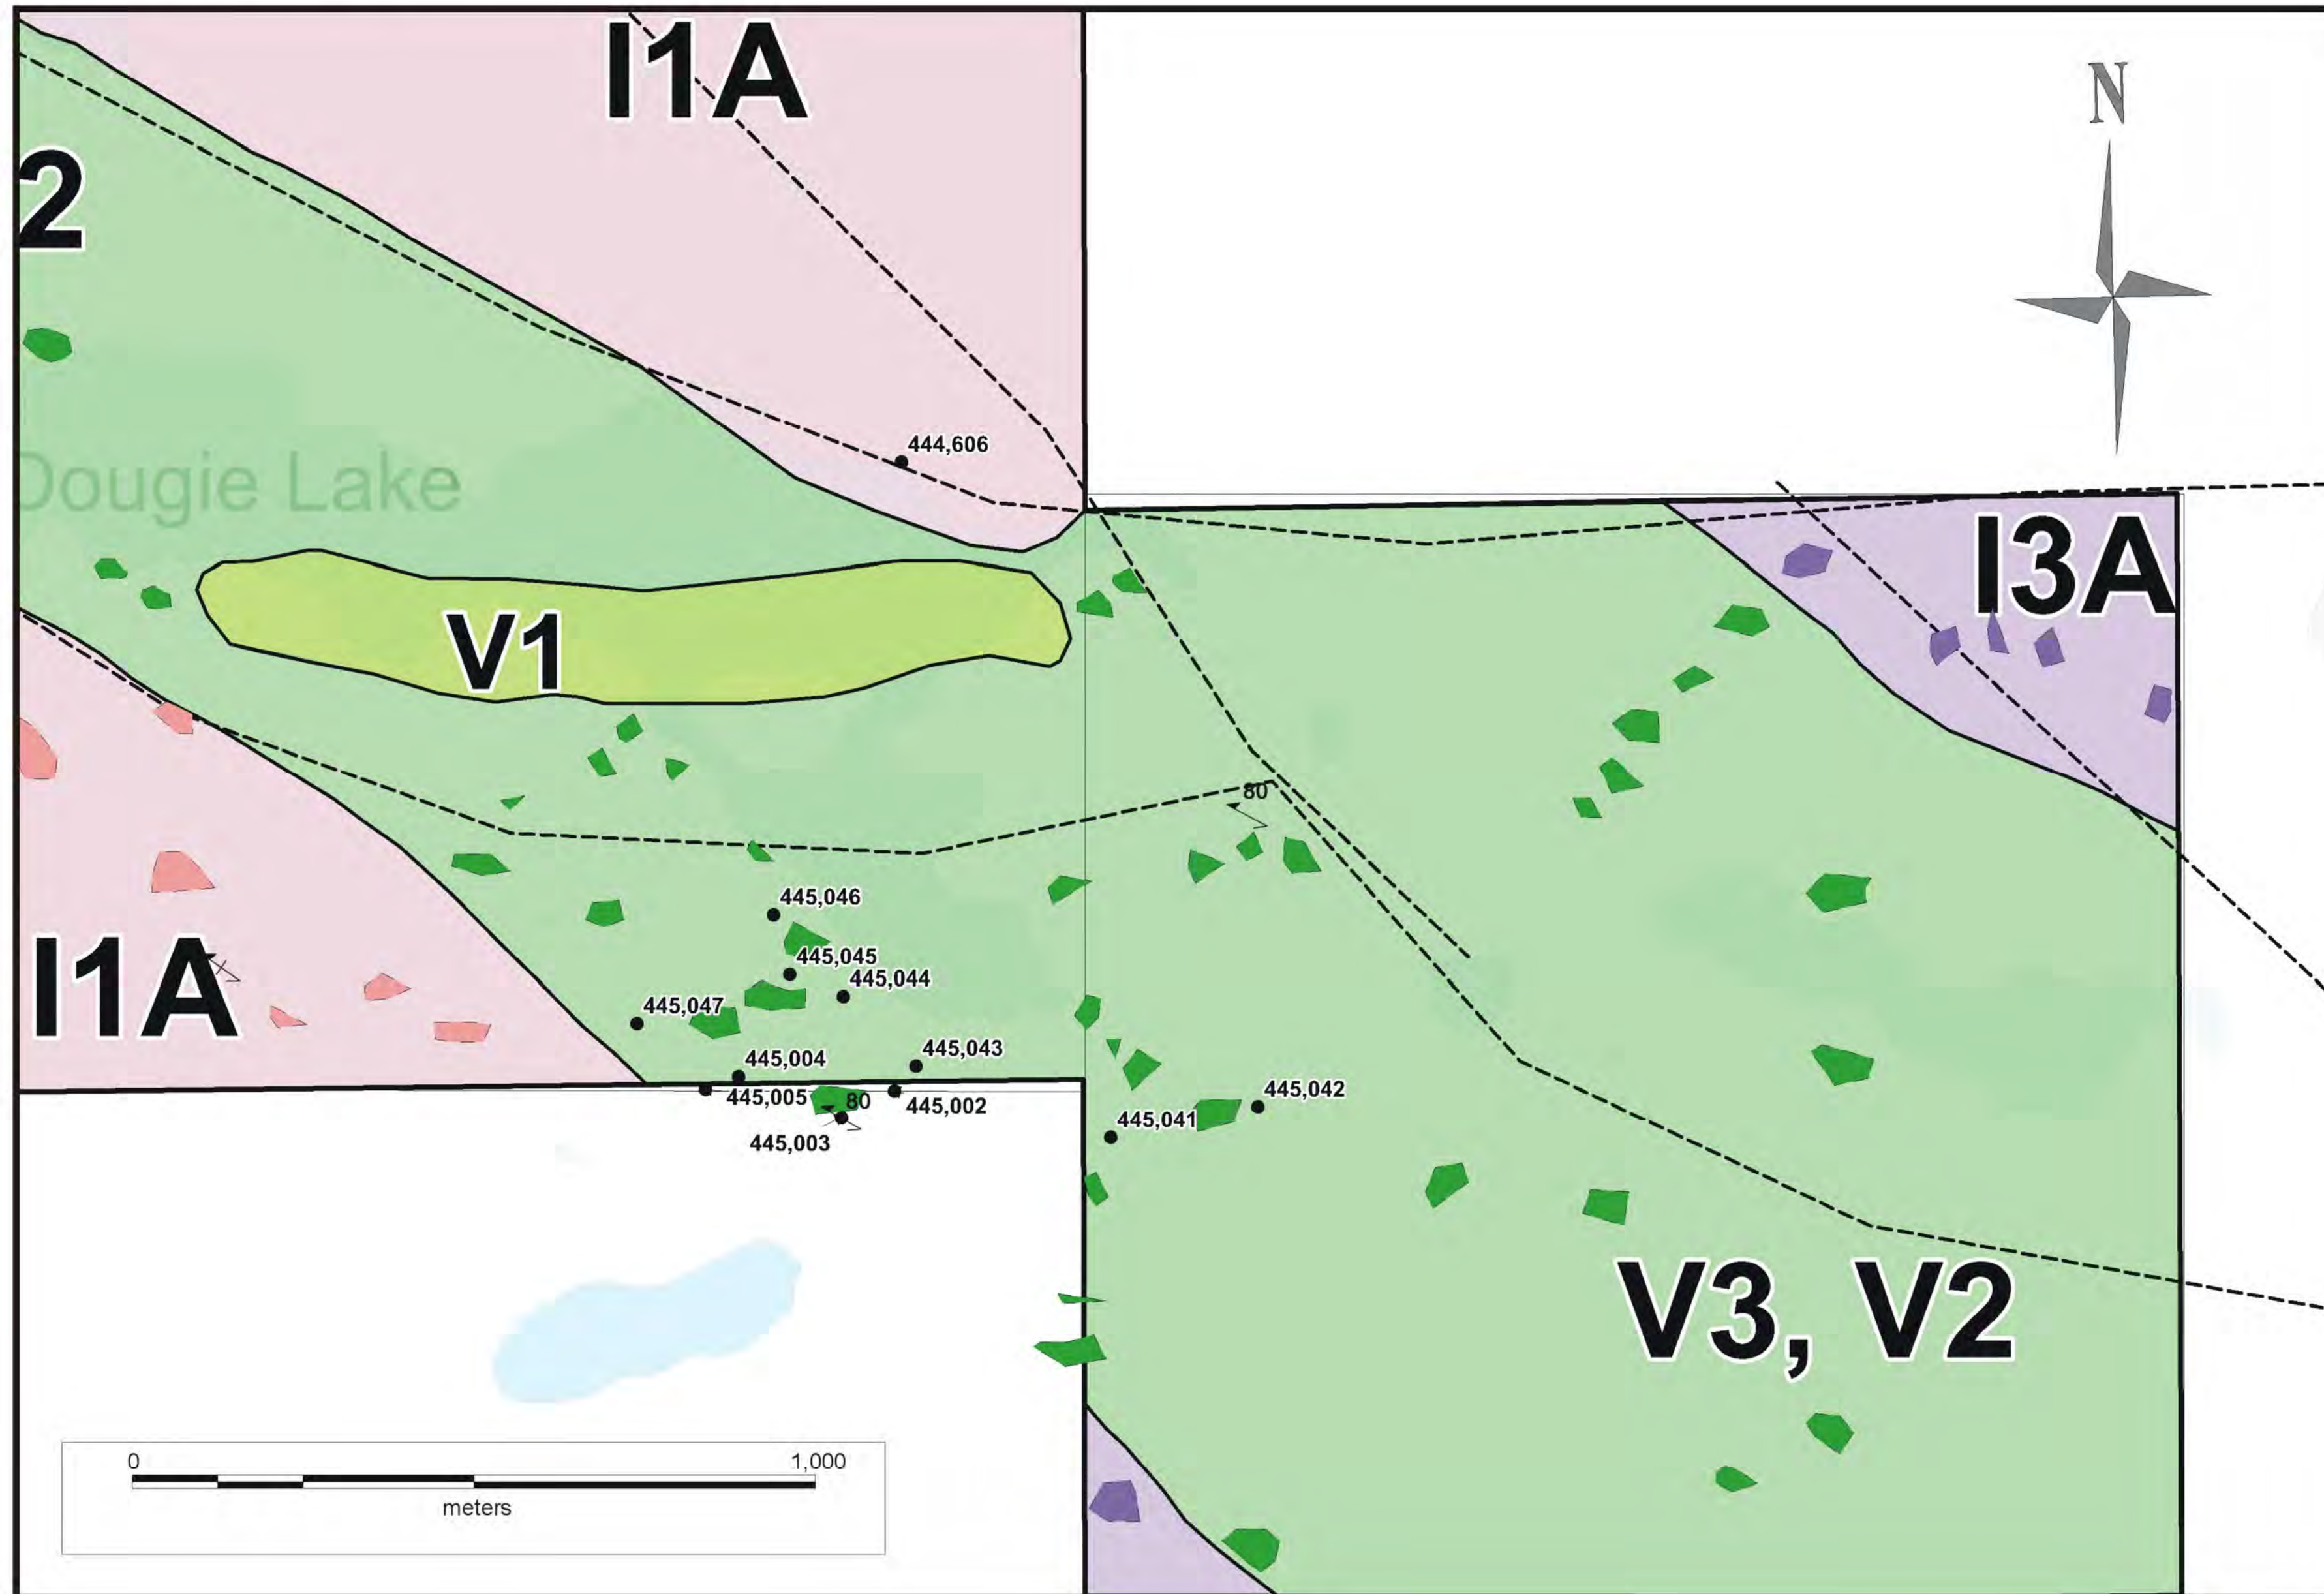

# McVicar Lake Property Sample Locations - Dougie Lake Area

May 17 to September 30, 2011

**Legend**

V1	Felsic Volcanic Rocks
V3, V2	Intermediate to Mafic Volcanic Rocks
I1A	Granite
I1C	Tonalite
I3A	Gabbro

**Symbols**

	Gabbro Outcrop
	Granite Outcrop
	Tonalite Outcrop
	Intermediate to Mafic Volcanic Outcrop
	Felsic Volcanic Outcrop
	Wildcat Property Outline
	Individual Claim Boundaries
	Foliation (Inclined, Vertical)
	Sample Location

**WILDCAT**  
Exploration Ltd.

**McVicar Project**

Date: January 13, 2012	Scale: 1:10 000
Created By: H. Kyle	