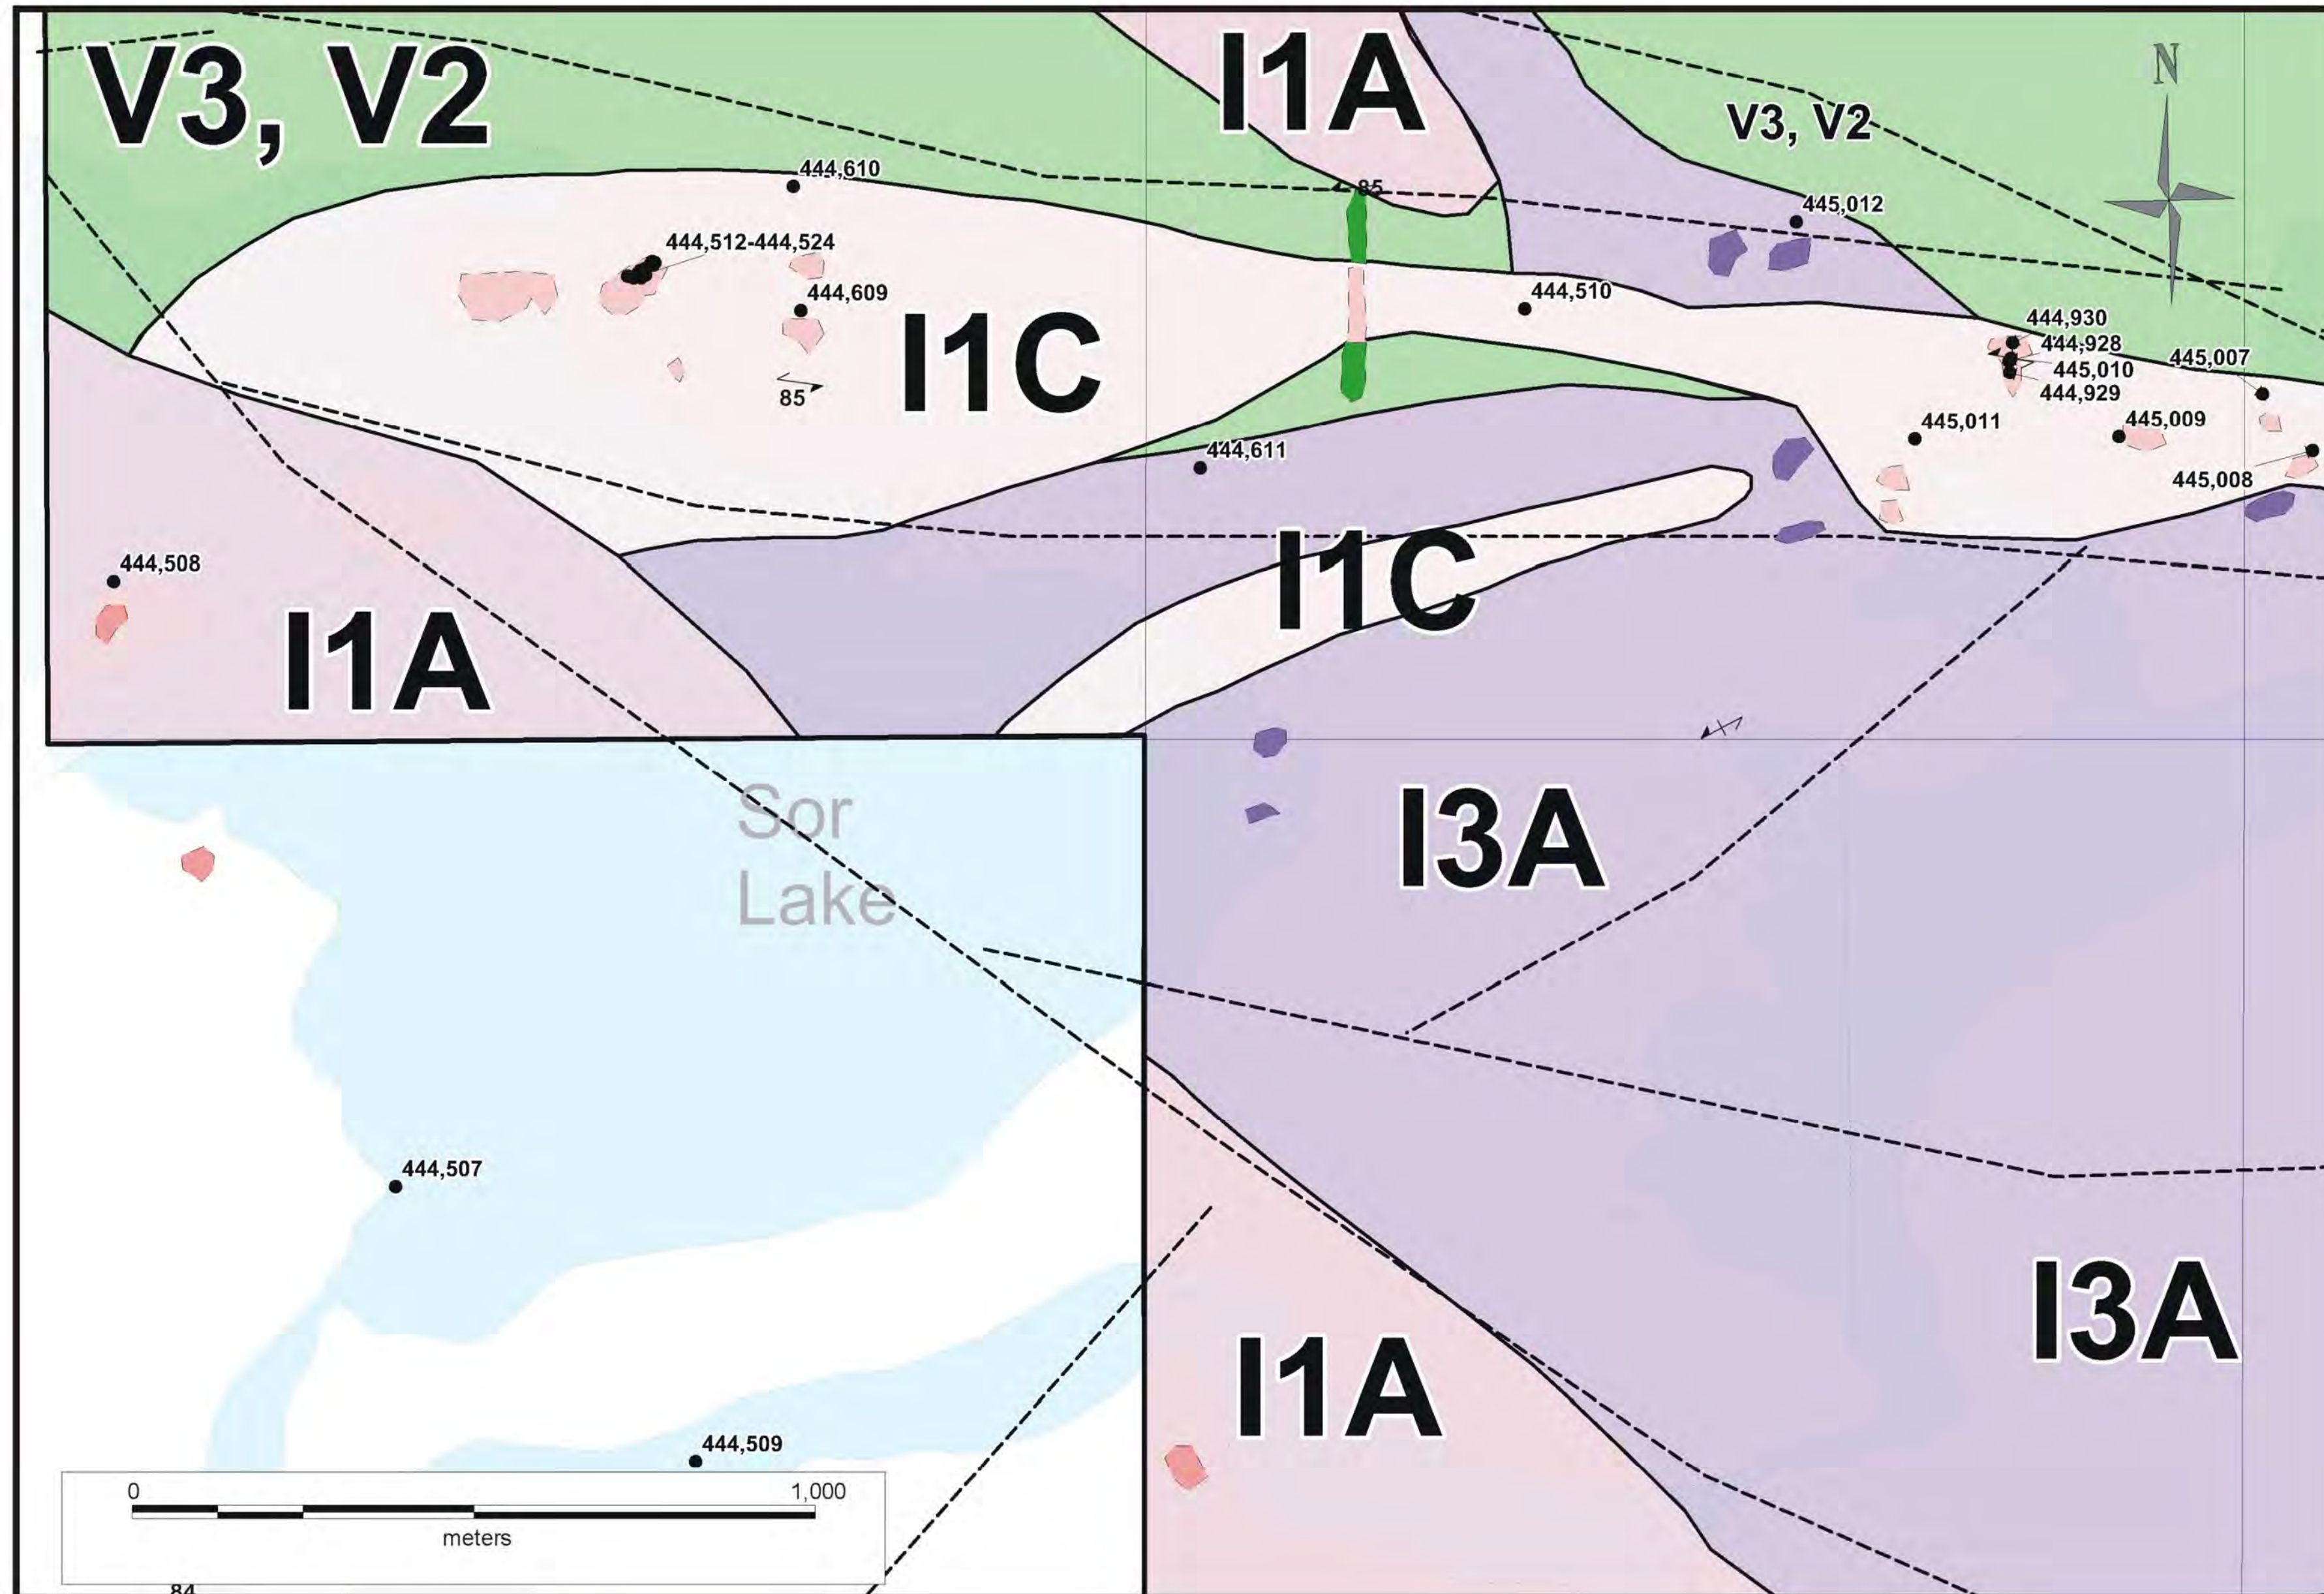

McVicar Lake Property Sample Locations - Sor Lake Area

May 17 to September 30, 2011

Legend

V1	Felsic Volcanic Rocks
V3, V2	Intermediate to Mafic Volcanic Rocks
I1A	Granite
I1C	Tonalite
I3A	Gabbro

Symbols

	Gabbro Outcrop
	Granite Outcrop
	Tonalite Outcrop
	Intermediate to Mafic Volcanic Outcrop
	Felsic Volcanic Outcrop
	Wildcat Property Outline
	Individual Claim Boundaries
	Foliation (Inclined, Vertical)
	444,801 Sample Location

WILDCAT
Exploration Ltd.

McVicar Project

Date: January 13, 2012	Scale: 1:10 000
Created By: H. Kyle	