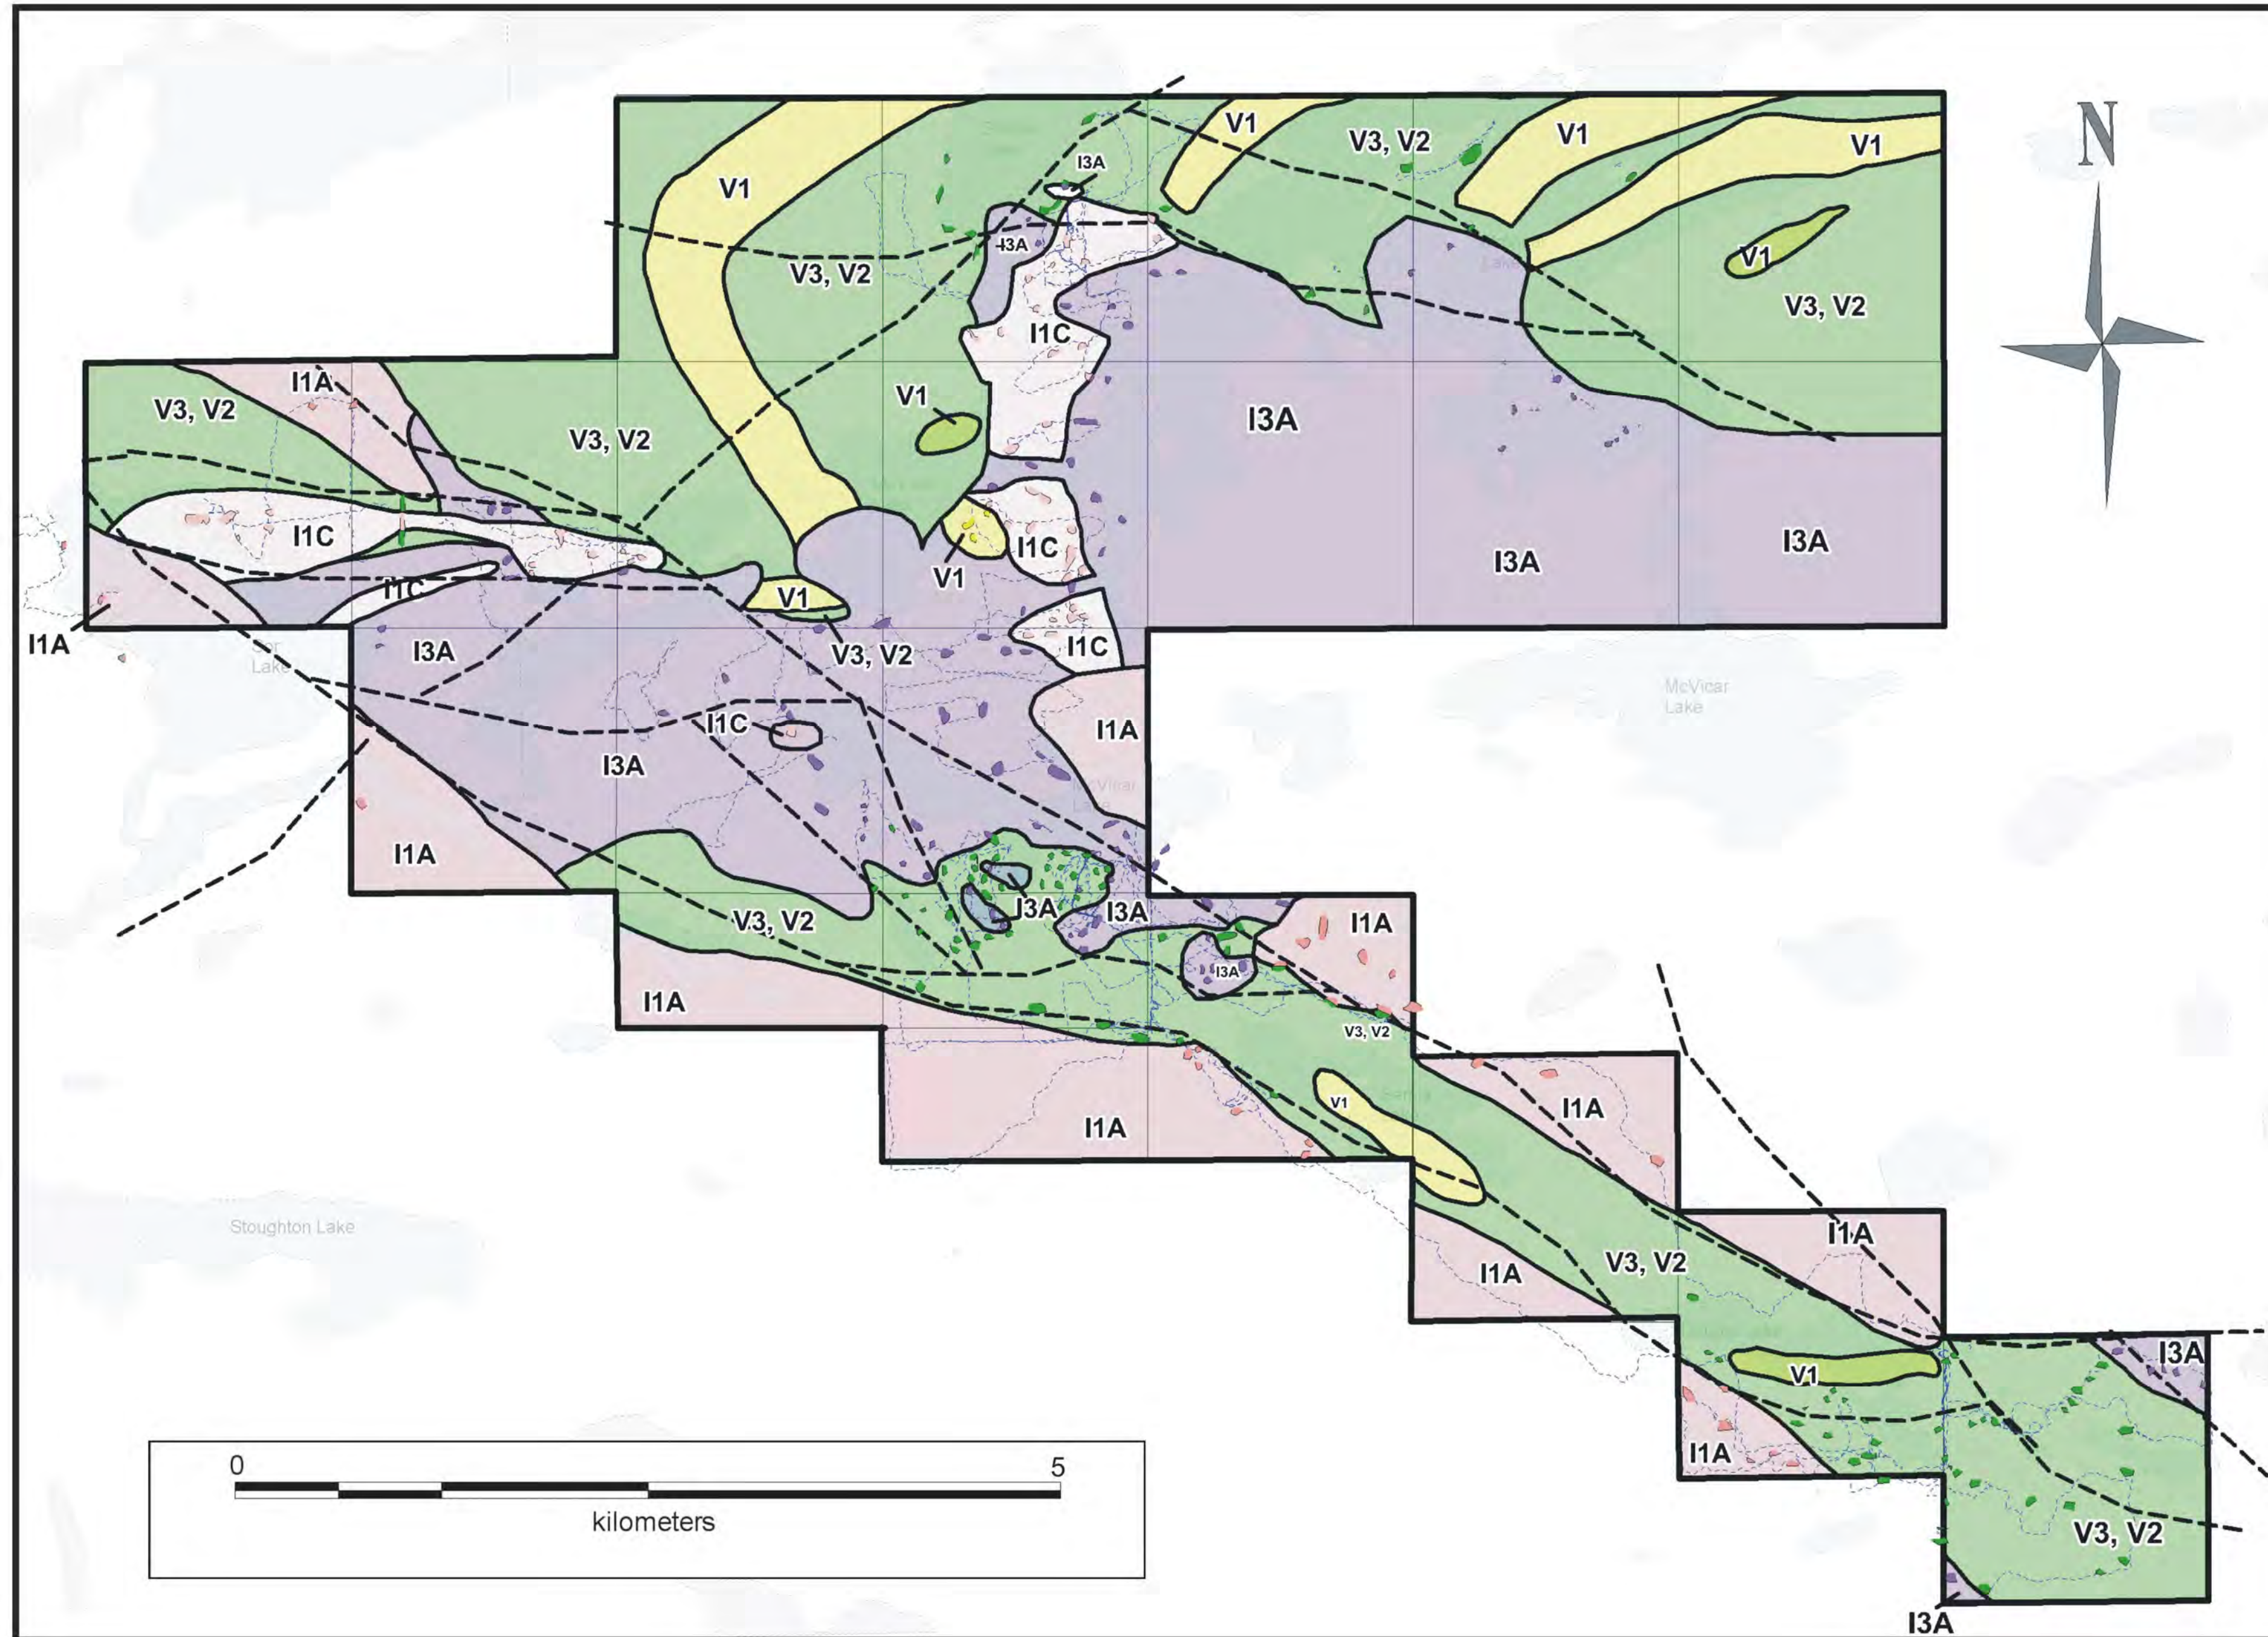

McVicar Lake Property Outcrops and Traverses: May 17 to September 30, 2011

Legend

- V1 Felsic Volcanic Rocks
- V3, V2 Intermediate to Mafic Volcanic Rocks
- I1A Granite
- I1C Tonalite
- I3A Gabbro

Symbols

- Gabbro Outcrop
- Granite Outcrop
- Tonalite Outcrop
- Intermediate to Mafic Volcanic Outcrop
- Felsic Volcanic Outcrop
- Wildcat Property Outline
- Individual Claim Boundaries
- Traverse
- Faults and Shears

WILDCAT
Exploration Ltd.

McVicar Project

Date: January 13, 2012	Scale: 1:50 000
Created By: H. Kyle	