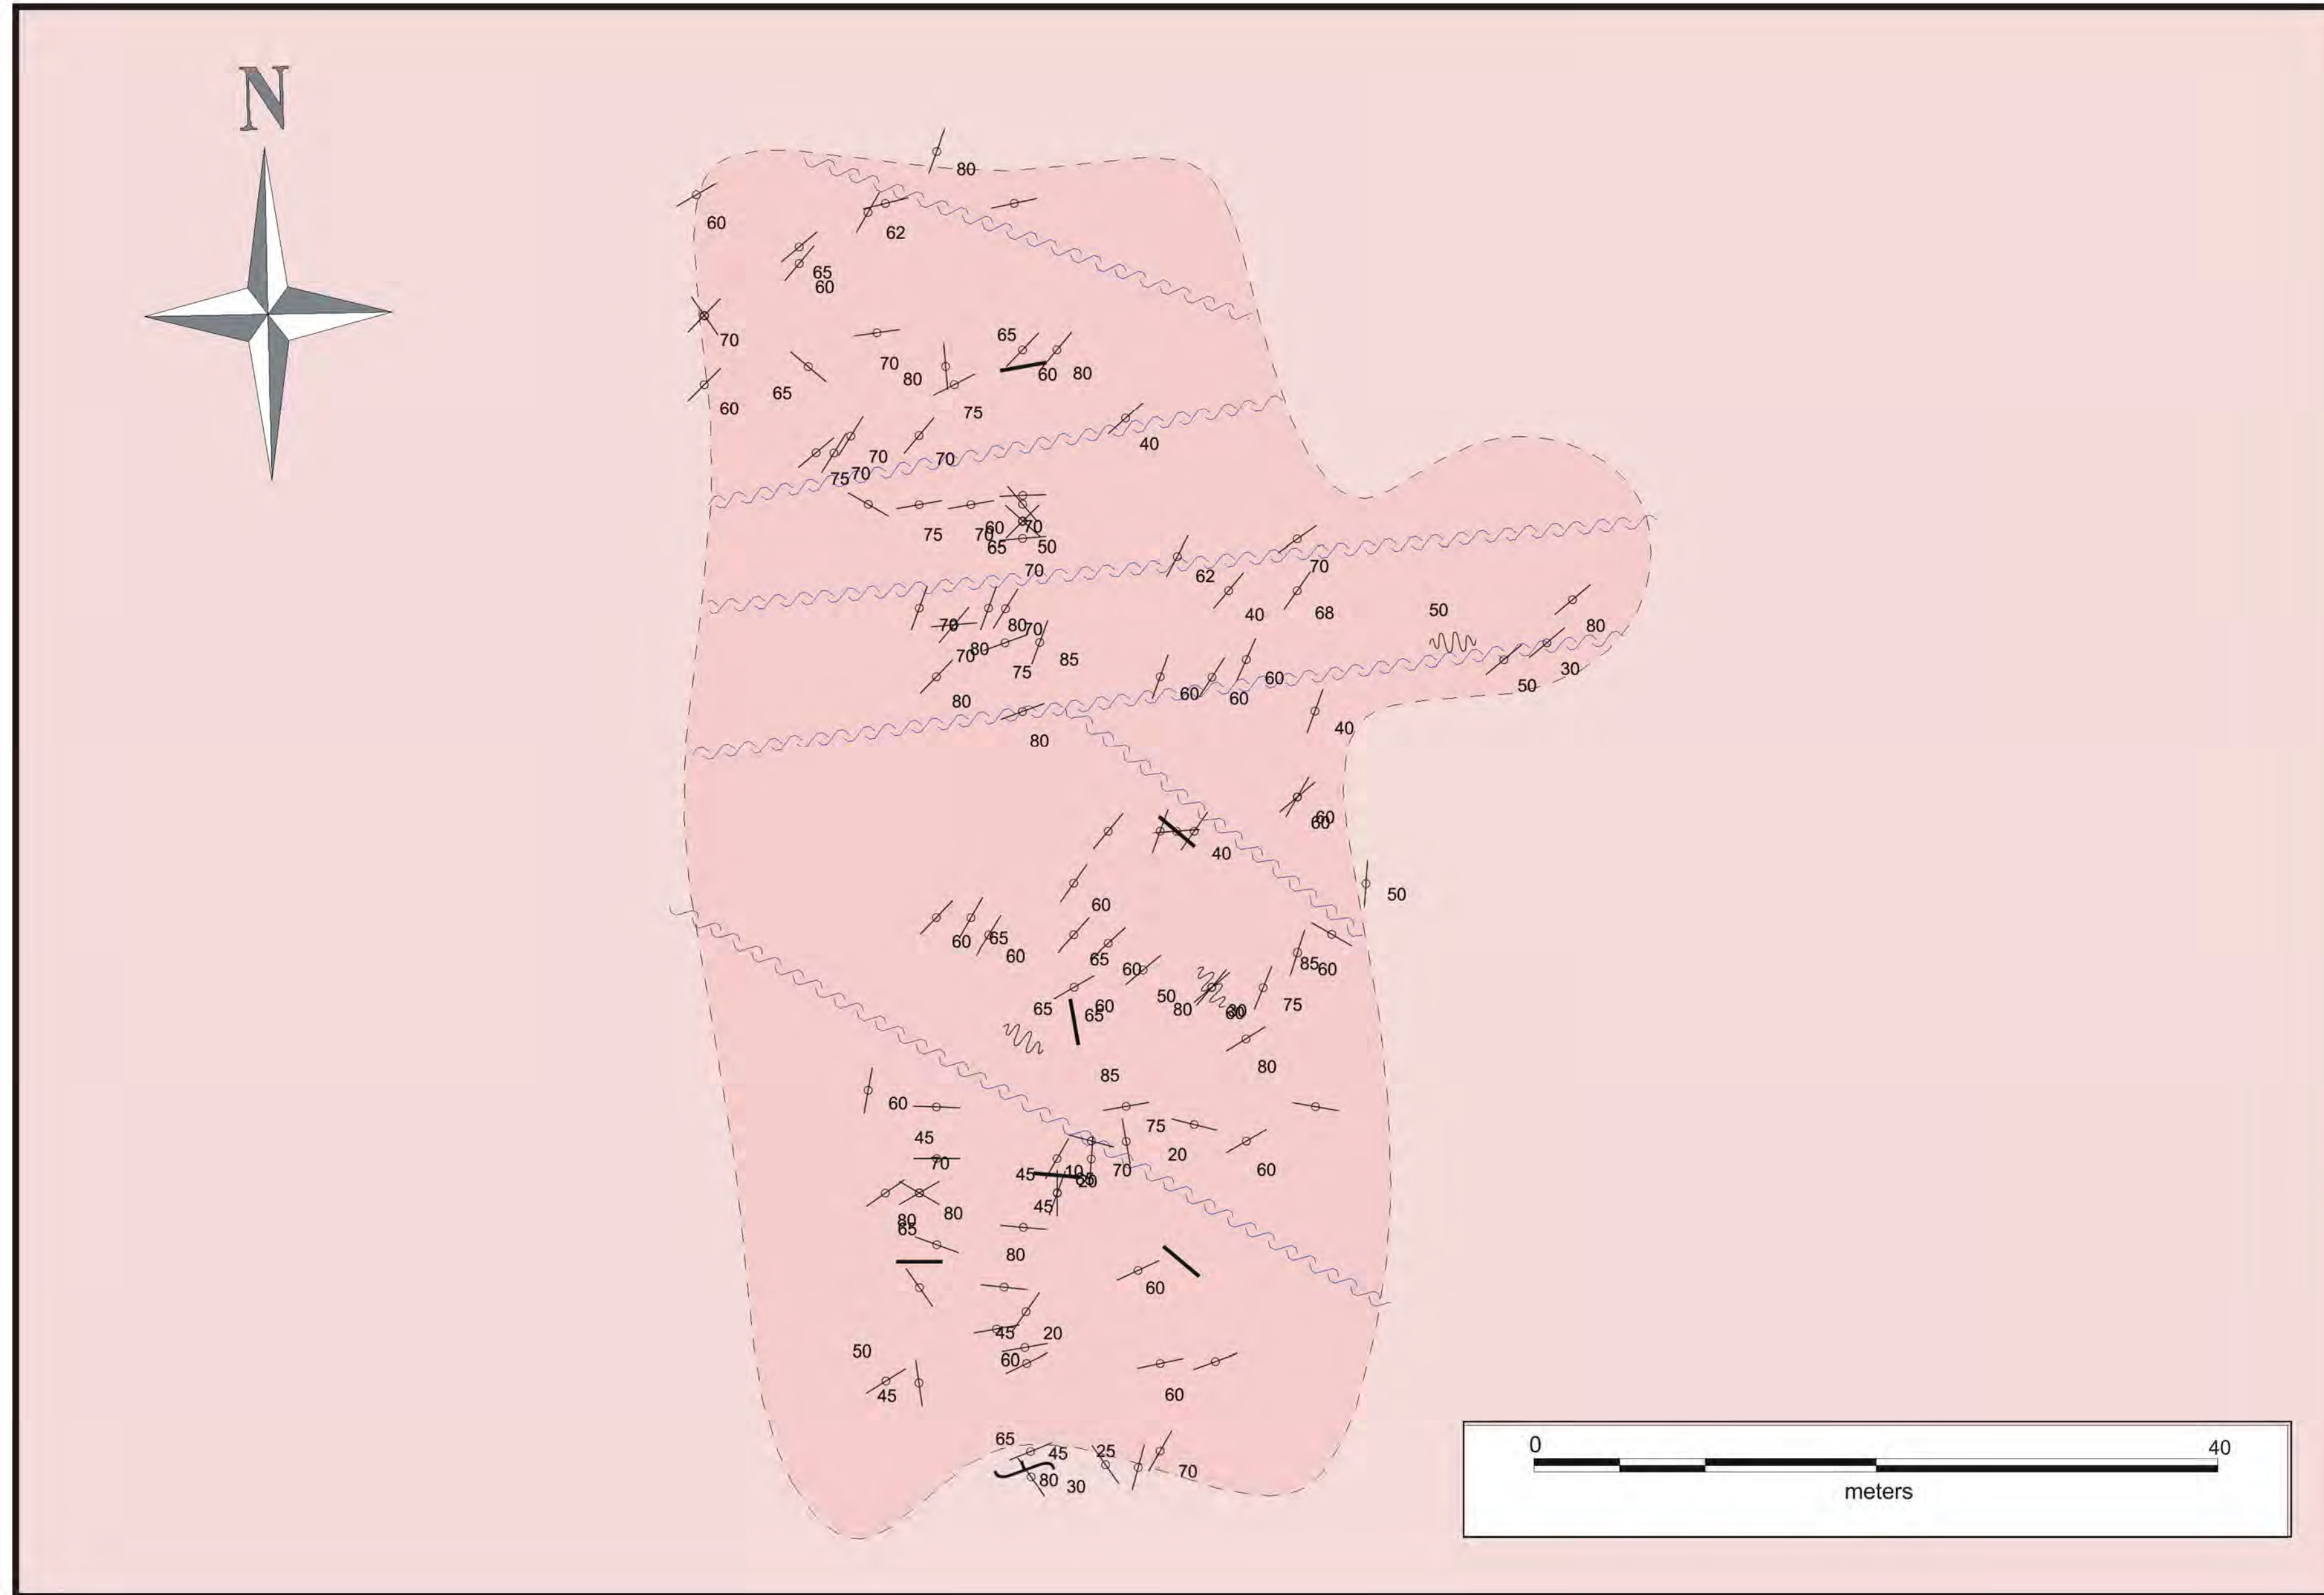

# Shonia Lake Detailed Mapping: July 1, 2011

**Legend**

-  Tonalite

**Symbols**

-  Quartz vein
-  Shear zone
-  Fault
-  Fault zone
-  Major structure
-  Extent of stripped outcrop

**WILDCAT**  
Exploration Ltd.

**McVicar Project**

<b>Date: March 8, 2012</b>	<b>Scale: 1:400</b>
	<b>Created By: H. Kyle</b>