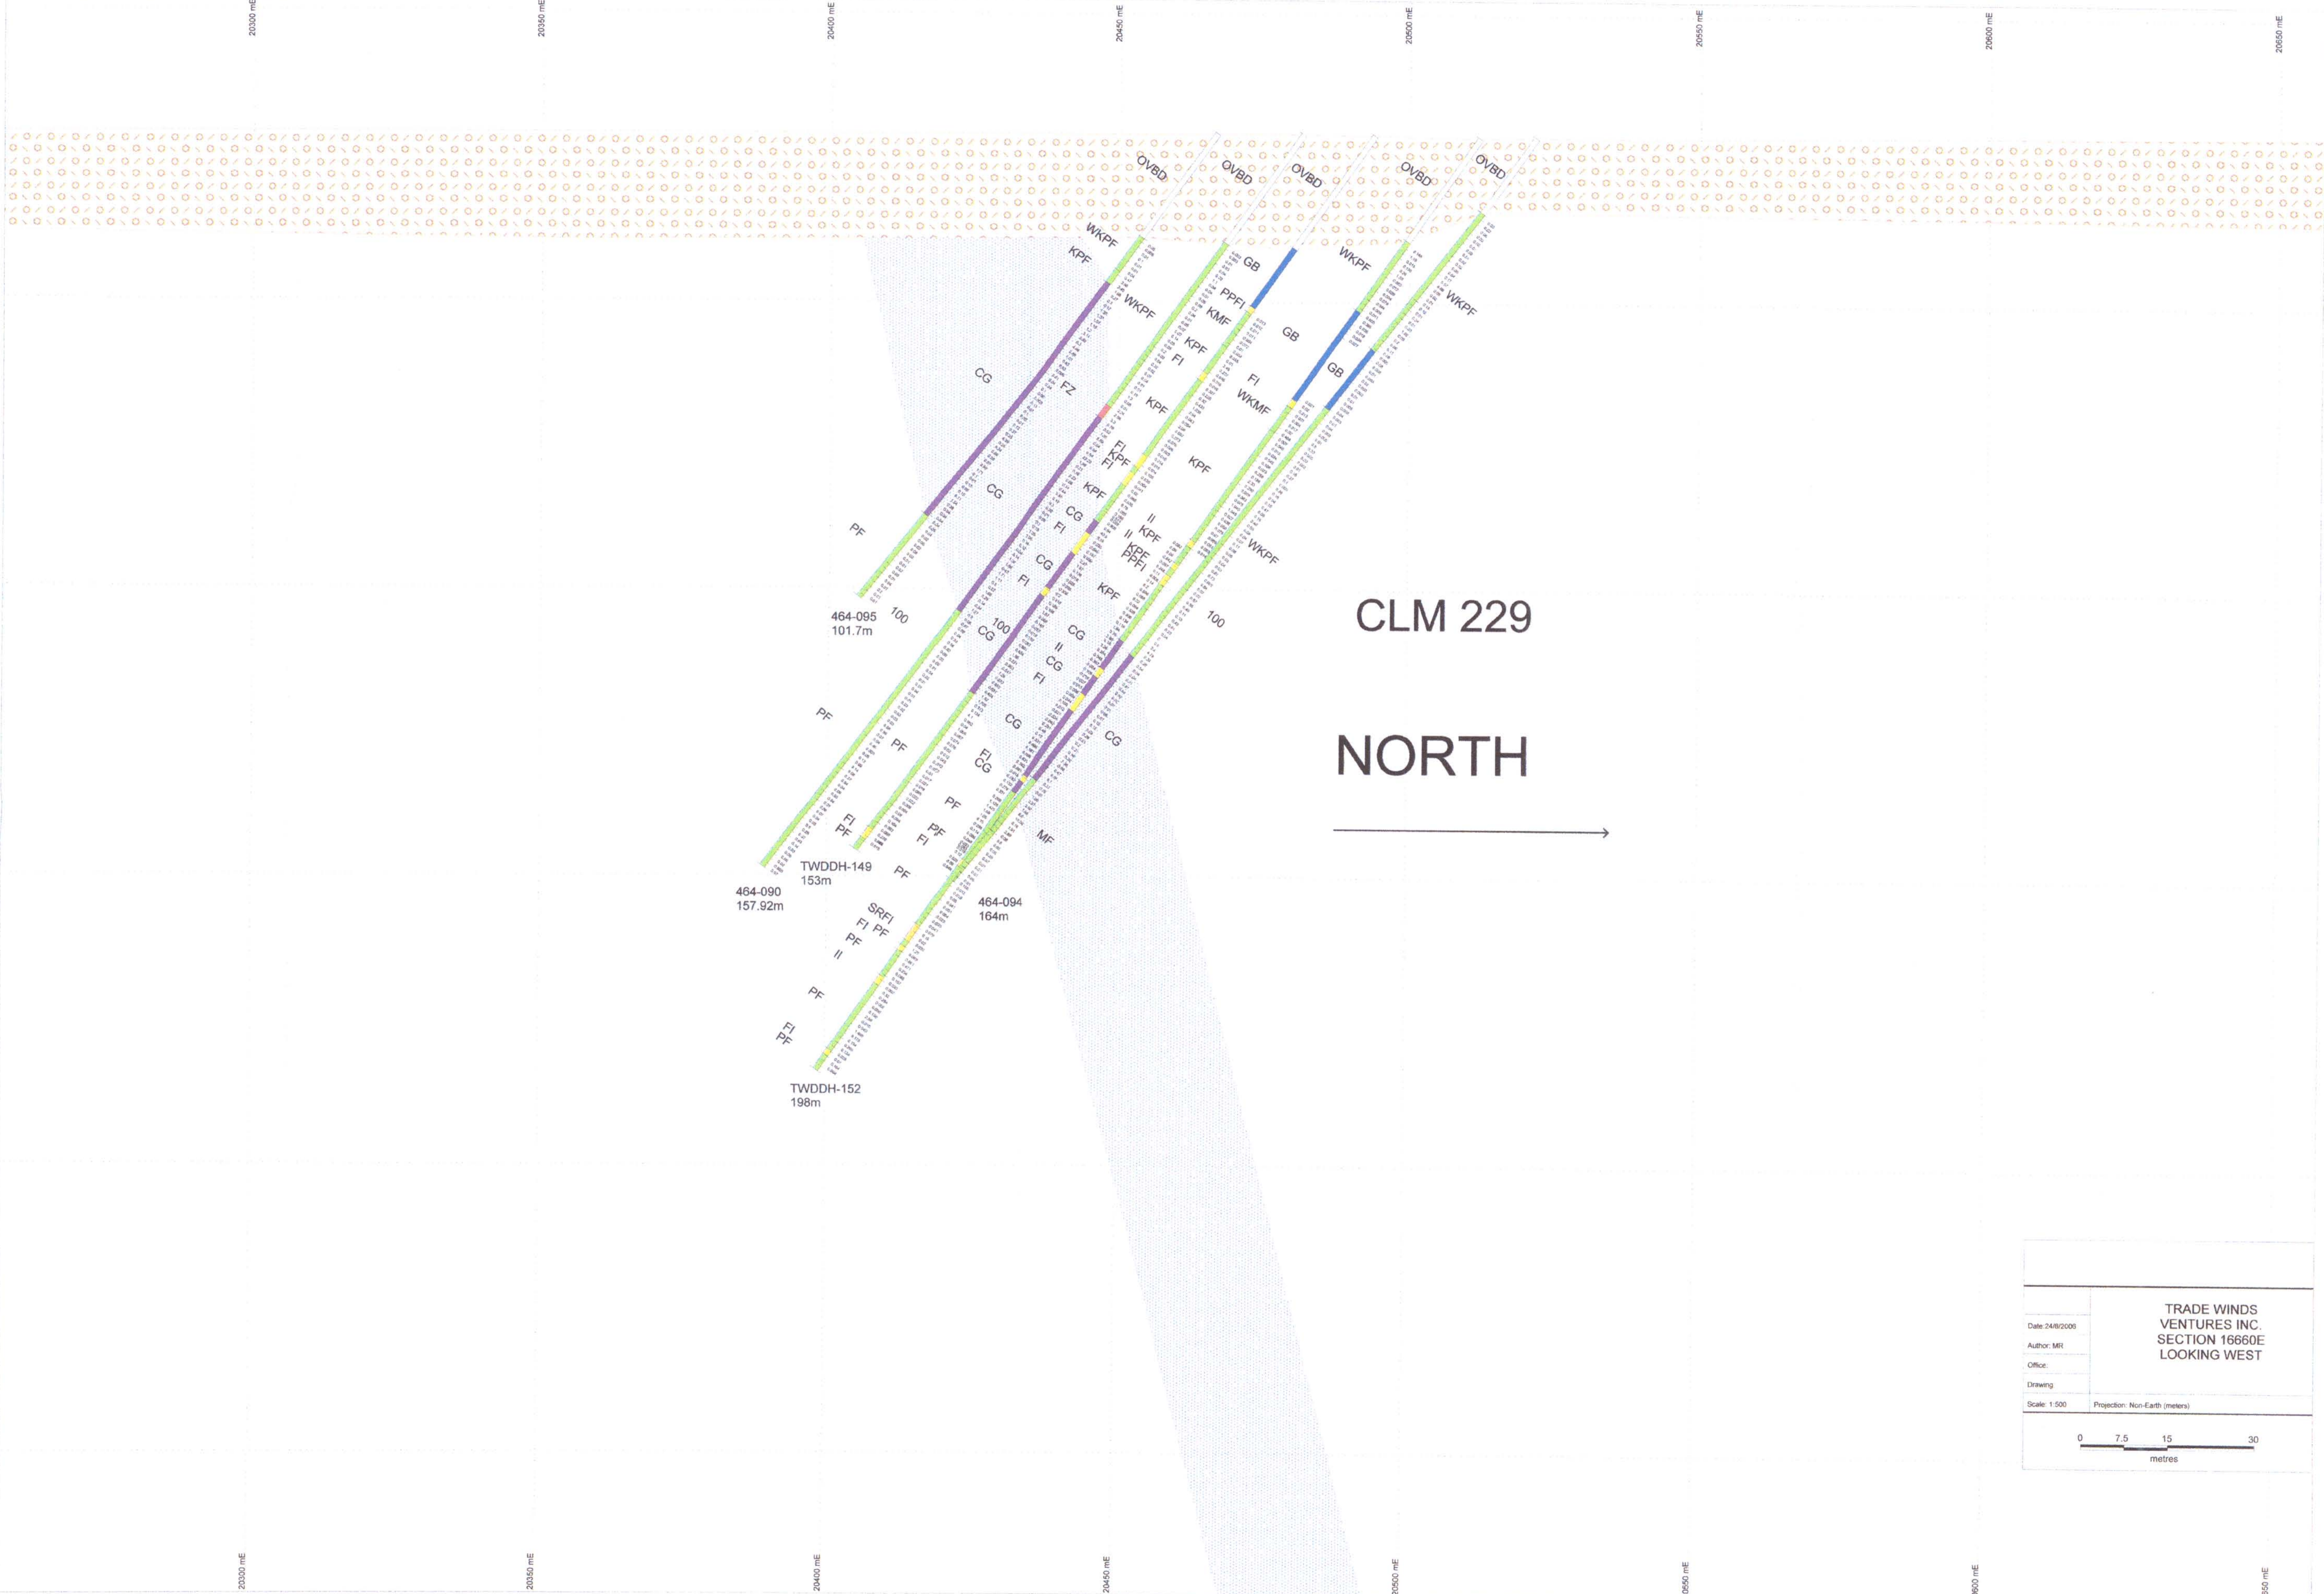

20400 mE 20450 mE 20500 mE 20550 mE 20600 mE 20650 mE

TRADE WINDS VENTURES INC. SECTION 16380E LOOKING WEST	
Date: 24/8/2008	Author: MR
Office:	Drawing:
Scale: 1:500	Projection: Non-Earth (meters)

20400 mE 20450 mE 20500 mE 20550 mE 20600 mE 20650 mE

TRADE WINDS VENTURES INC. SECTION 16500E LOOKING WEST	
Date: 24/8/2006	
Author: MR	
Office:	
Drawing:	
Scale: 1:500	Projection: Non-Earth (meters)
0 7.5 15 30 metres	

Date: 24/8/2006	TRADE WINDS VENTURES INC. SECTION 16540E LOOKING WEST
Author: MR	
Office:	
Drawing:	
Scale: 1:500	Projection: Non-Earth (metres)

TRADE WINDS VENTURES INC. SECTION 16620E LOOKING WEST	
Date: 24/8/2006	
Author: MR	
Office:	
Drawing:	
Scale: 1:500	Projection: Non-Earth (meters)

CLM 229

NORTH

TRADE WINDS VENTURES INC. SECTION 16660E LOOKING WEST	
Date: 24/8/2006	
Author: MR	
Office:	
Drawing:	
Scale: 1:500	Projection: Non-Earth (meters)

TWDDH-129
208m

TWDDH-134
267m

TWDDH-139
312m

CLM 229

NORTH

TRADE WINDS VENTURES INC. SECTION 16740E LOOKING WEST	
Date: 21/8/2006	
Author: MR	
Office:	
Drawing:	
Scale: 1:500	Projection: Non-Earth (meters)