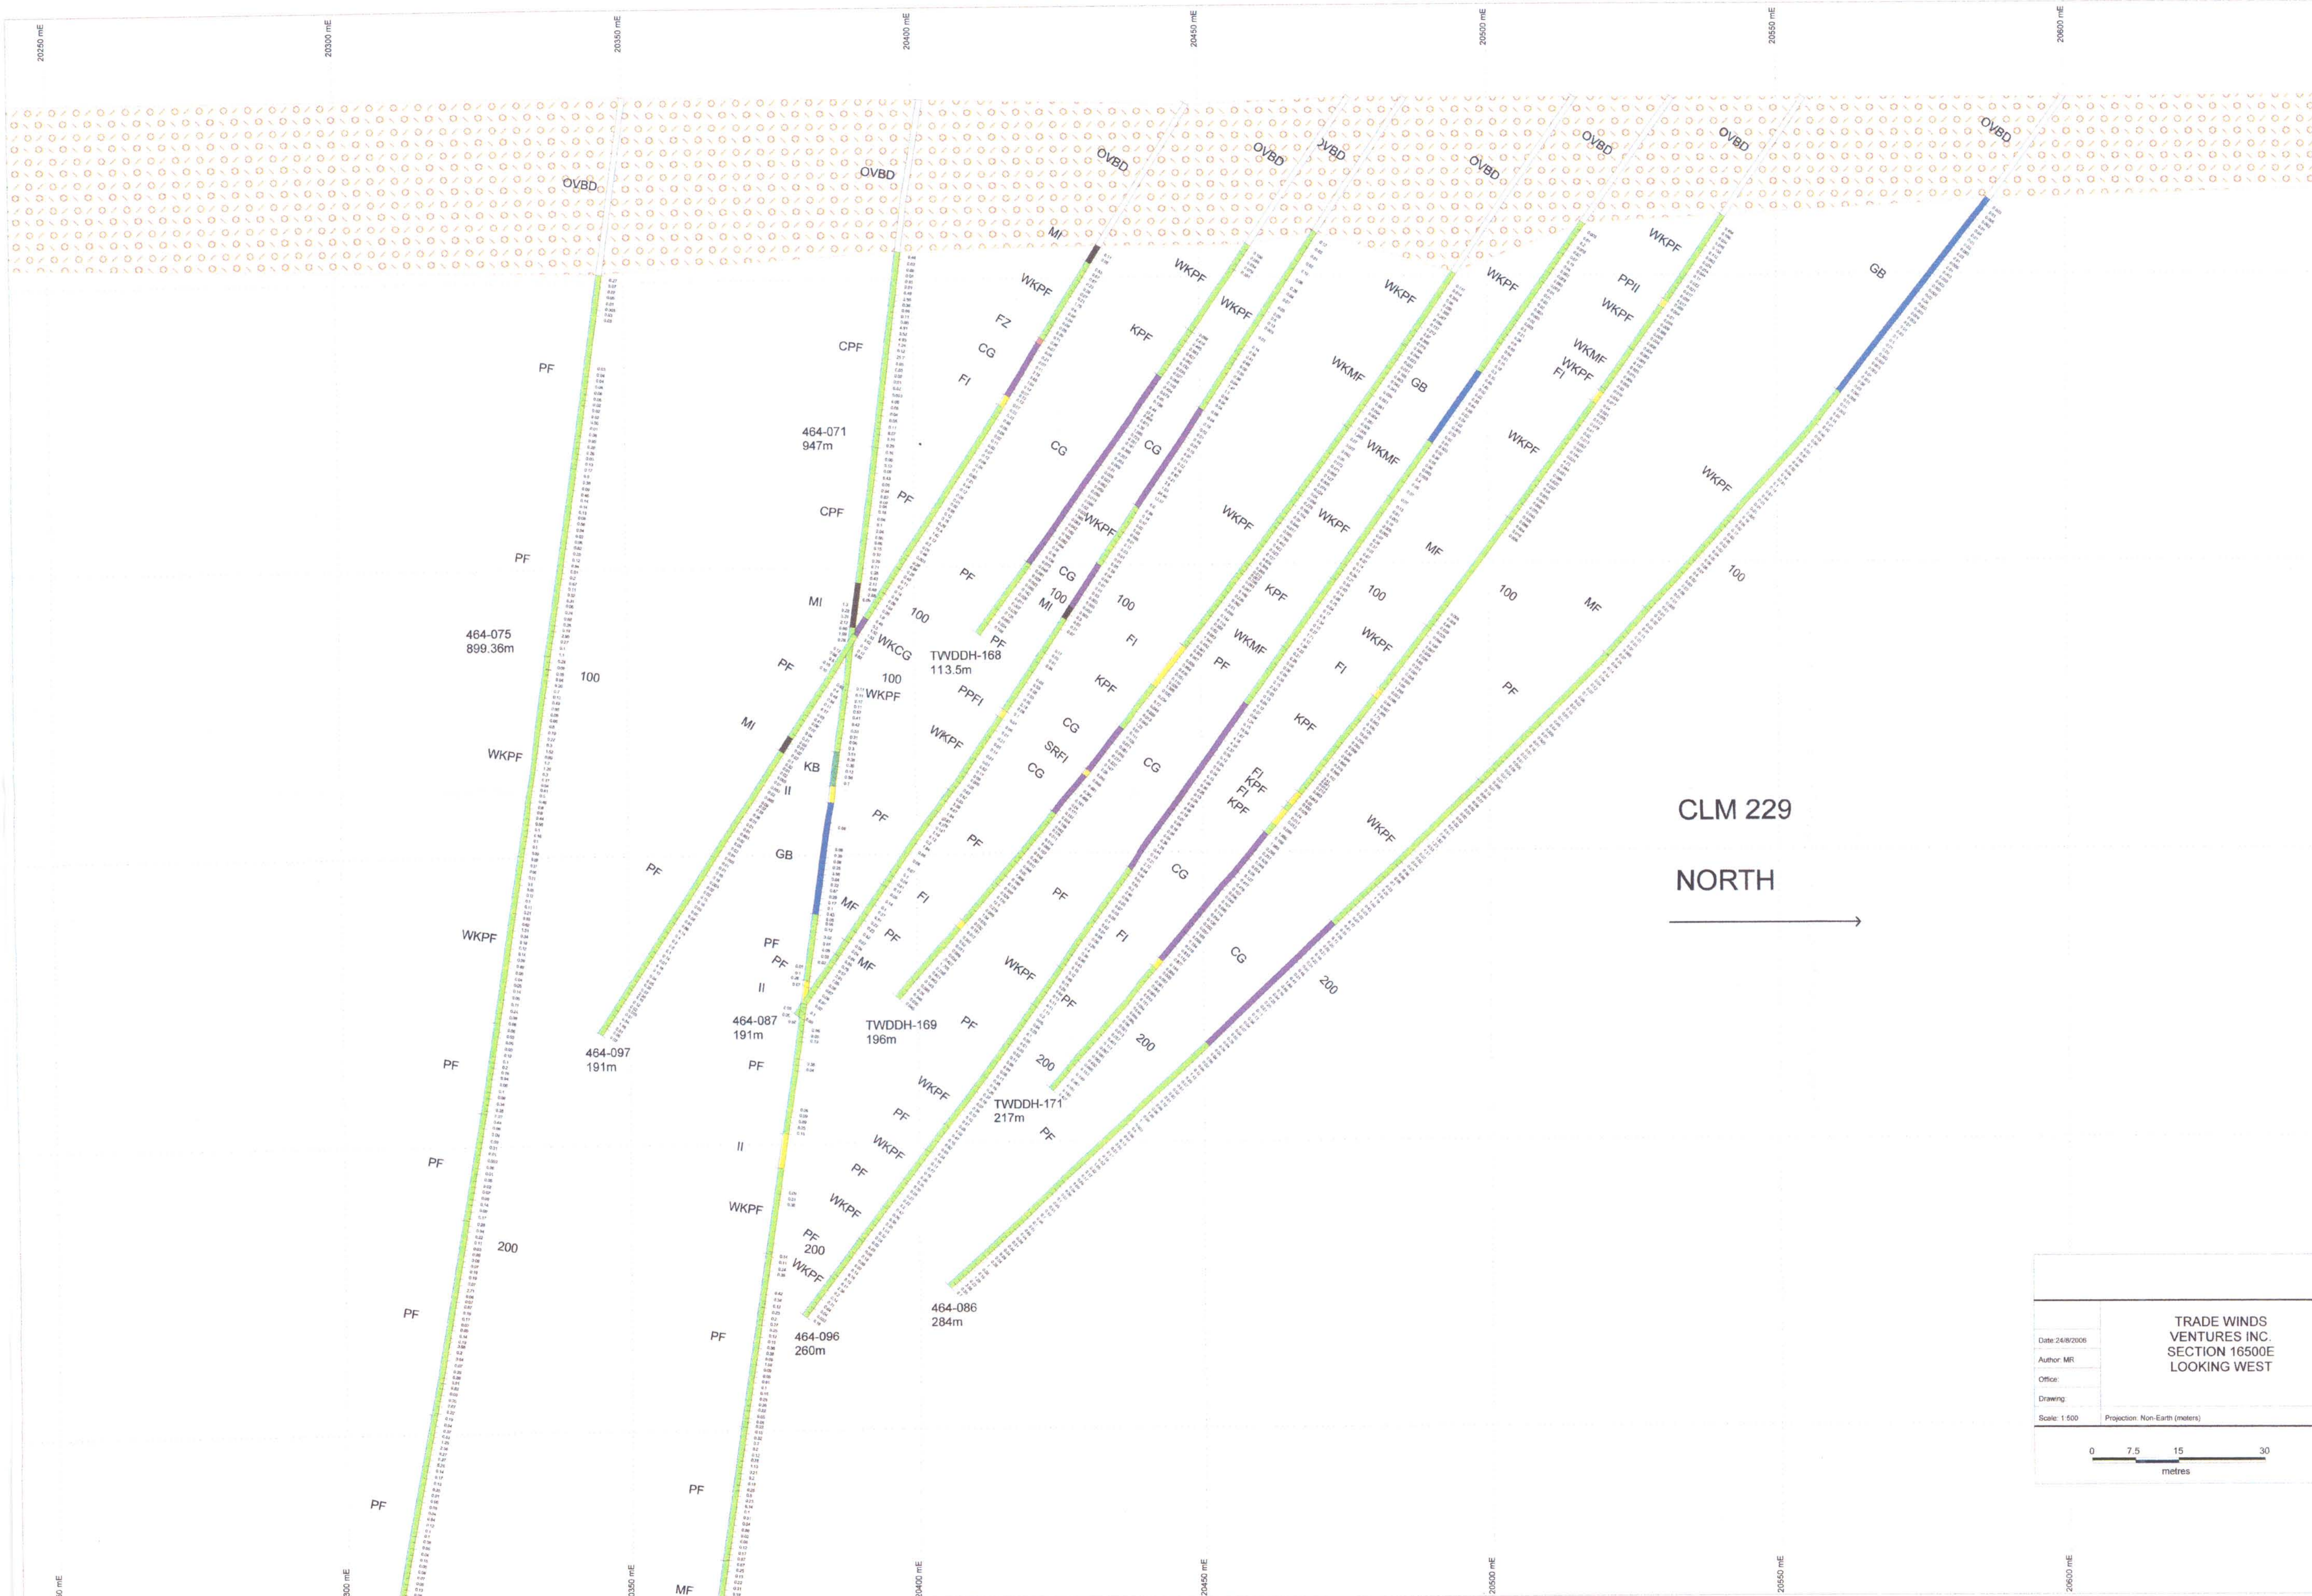

TRADE WINDS VENTURES INC SECTION 16300E LOOKING WEST	
Date: 2/16/2016	Author: MR
Office:	
Drawing:	
Scale: 1:500	Projection: Non-Earth (metric)

CLM 229
NORTH
→

Date: 24/02/2006	TRADE WINDS VENTURES INC. SECTION 16340E LOOKING WEST
Author: MR	
Office:	
Drawing:	
Scale: 1:50	Projection: Non-Earth meters

20400 mE 20450 mE 20500 mE 20550 mE 20600 mE 20650 mE

TRADE WINDS VENTURES INC. SECTION 16380E LOOKING WEST	
Date: 24/8/2008	Author: MR
Office:	Drawing:
Scale: 1:500	Projection: Non-Earth (meters)

20400 mE 20450 mE 20500 mE 20550 mE 20600 mE 20650 mE

TRADE WINDS VENTURES INC. SECTION 16500E LOOKING WEST	
Date: 24/8/2006	
Author: MR	
Office:	
Drawing:	
Scale: 1:500	Projection: Non-Earth (meters)
0 7.5 15 30 metres	

Date: 24/8/2006	TRADE WINDS VENTURES INC. SECTION 16540E LOOKING WEST
Author: MR	
Office:	
Drawing:	
Scale: 1:500	Projection: Non-Earth (metres)

TRADE WINDS VENTURES INC. SECTION 16620E LOOKING WEST	
Date: 24/8/2006	
Author: MR	
Office:	
Drawing:	
Scale: 1:500	Projection: Non-Earth (meters)

CLM 229

NORTH

TRADE WINDS VENTURES INC. SECTION 16660E LOOKING WEST	
Date: 24/8/2006	
Author: MR	
Office:	
Drawing:	
Scale: 1:500	Projection: Non-Earth (meters)