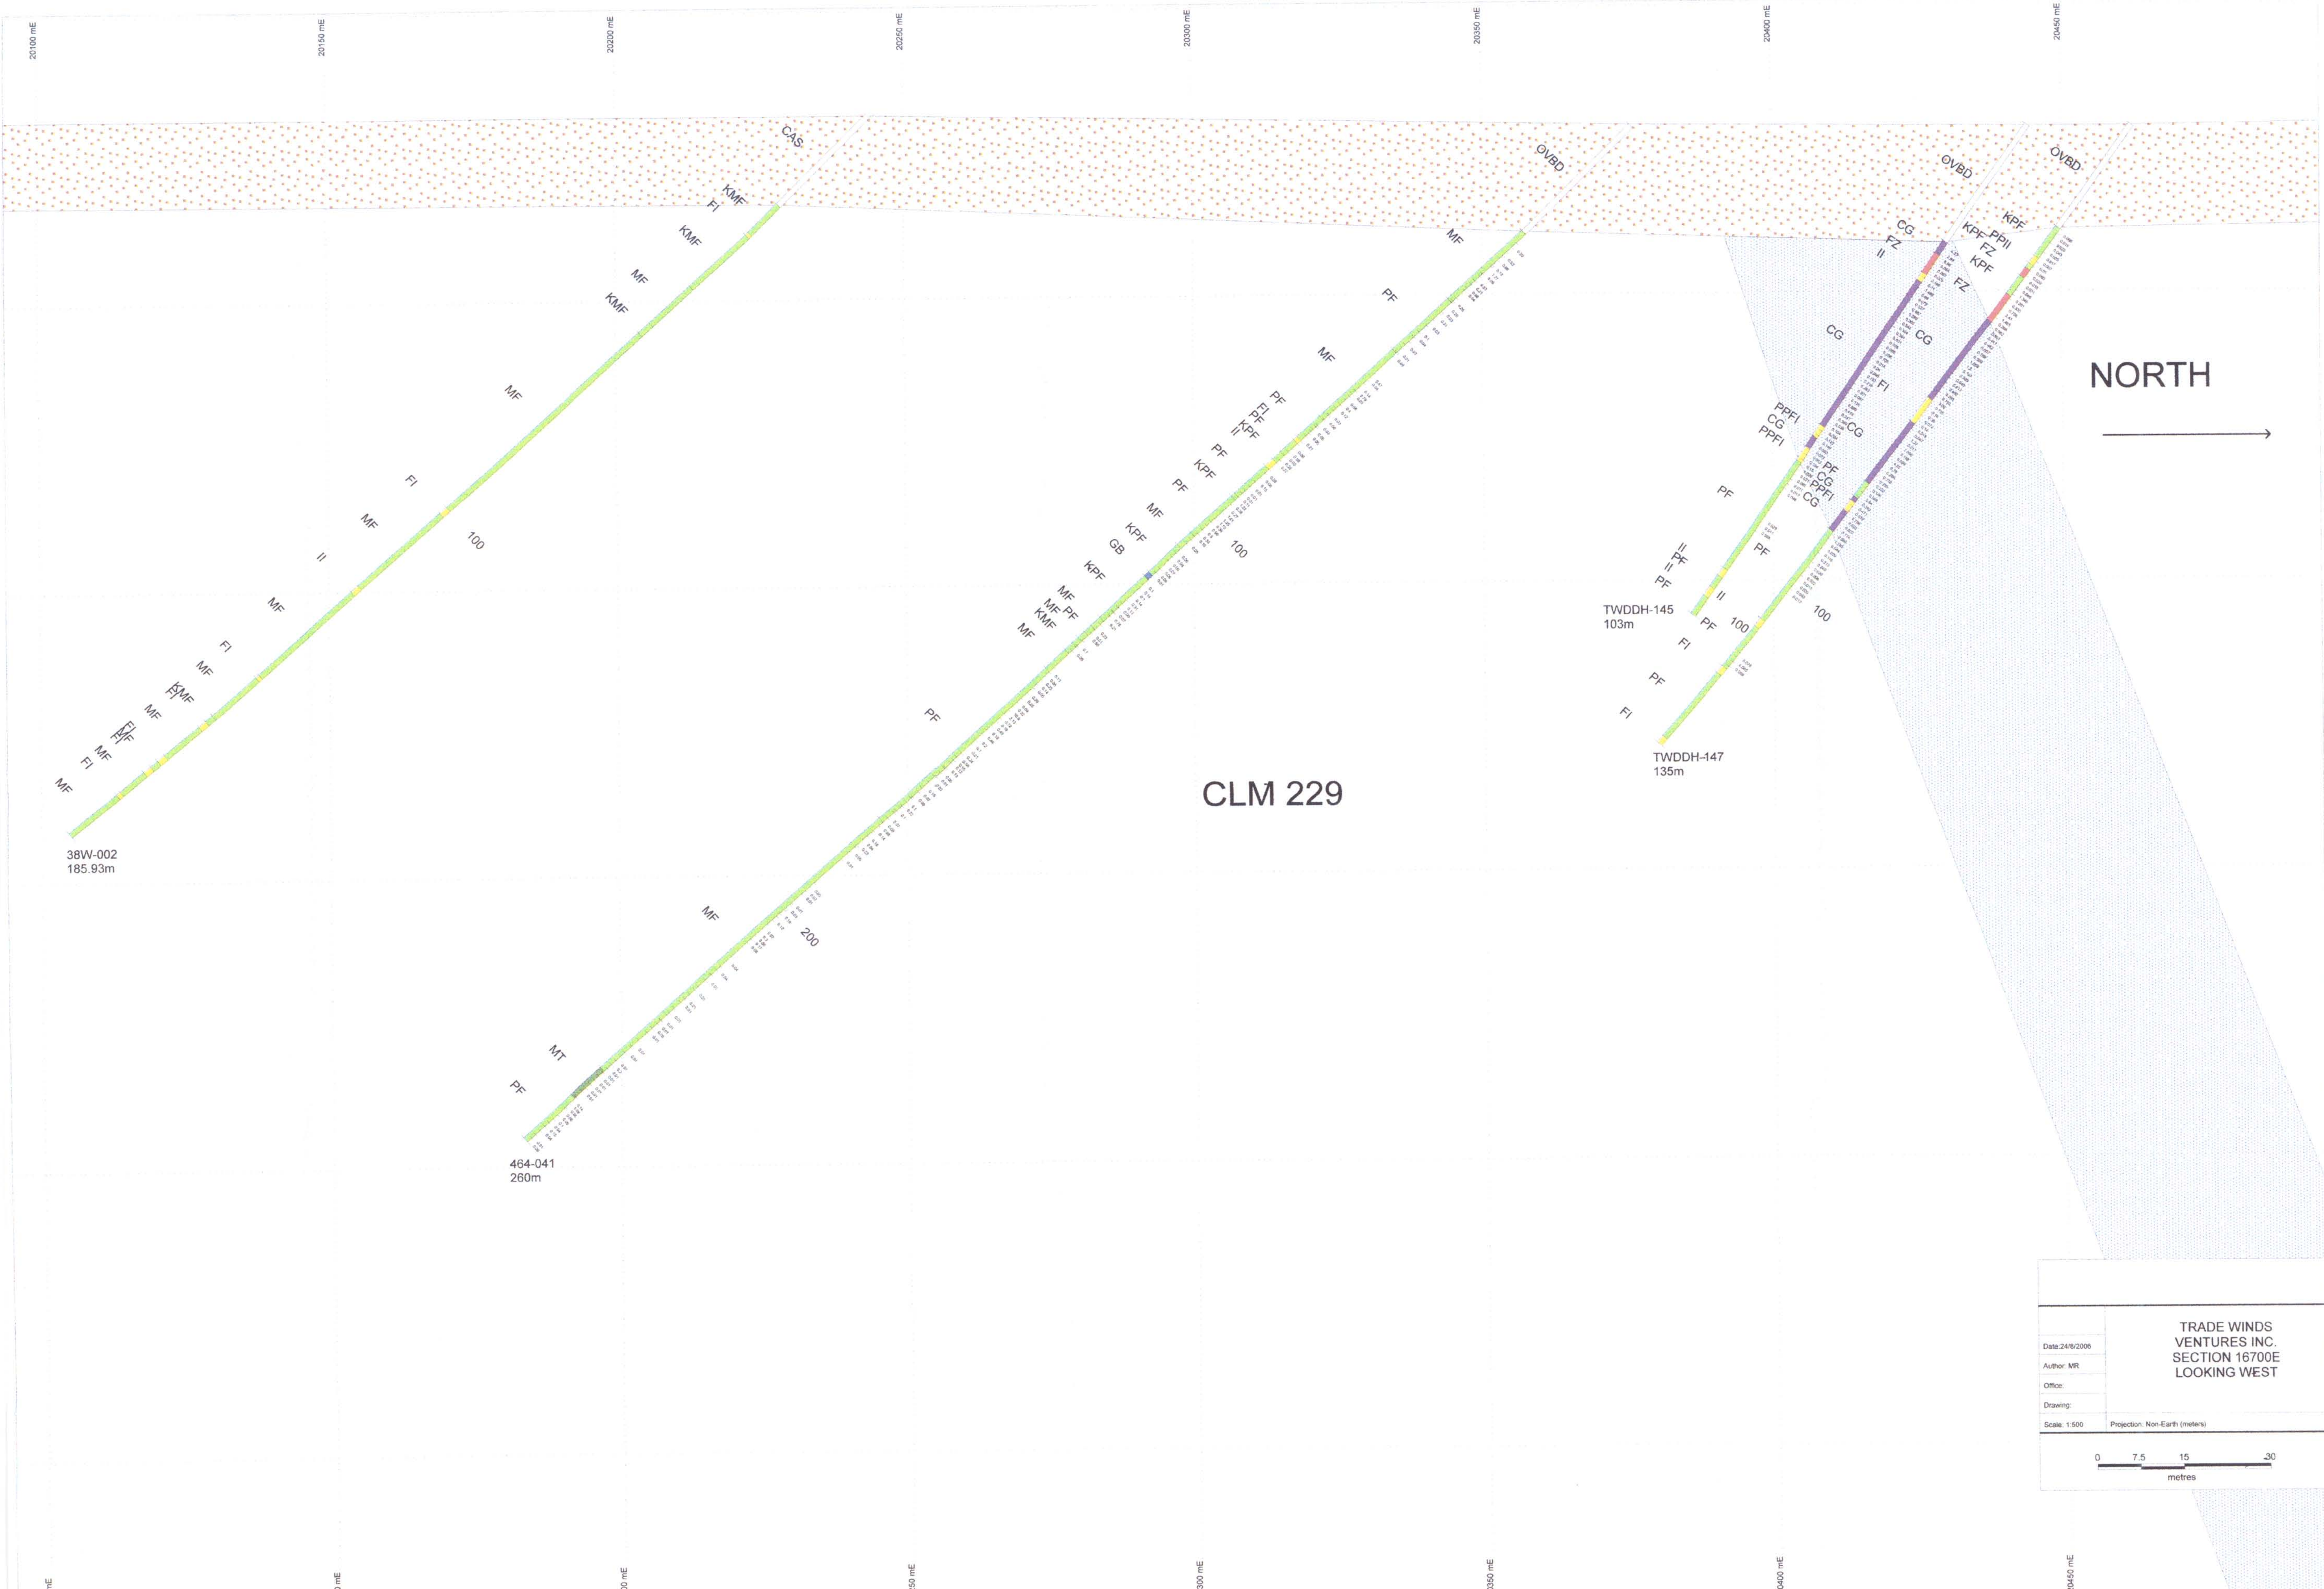

20400 mE 20450 mE 20500 mE 20550 mE 20600 mE 20650 mE

TRADE WINDS VENTURES INC. SECTION 16380E LOOKING WEST	
Date: 24/8/2008	Author: MR
Office:	Drawing:
Scale: 1:500	Projection: Non-Earth (meters)

20400 mE 20450 mE 20500 mE 20550 mE 20600 mE 20650 mE

TRADE WINDS VENTURES INC. SECTION 16500E LOOKING WEST	
Date: 24/8/2006	
Author: MR	
Office:	
Drawing:	
Scale: 1:500	Projection: Non-Earth (meters)
0 7.5 15 30 metres	

Date: 24/8/2006	TRADE WINDS VENTURES INC. SECTION 16540E LOOKING WEST
Author: MR	
Office:	
Drawing:	
Scale: 1:500	Projection: Non-Earth (metres)

TRADE WINDS VENTURES INC. SECTION 16620E LOOKING WEST	
Date: 24/8/2006	
Author: MR	
Office:	
Drawing:	
Scale: 1:500	Projection: Non-Earth (meters)

CLM 229

NORTH

TRADE WINDS VENTURES INC. SECTION 16660E LOOKING WEST	
Date: 24/8/2006	
Author: MR	
Office:	
Drawing:	
Scale: 1:500	Projection: Non-Earth (meters)

CLM 229

TRADE WINDS VENTURES INC. SECTION 16700E LOOKING WEST	
Date: 24/6/2006	
Author: MR	
Office:	
Drawing:	
Scale: 1:500	Projection: Non-Earth (meters)

464-115
128m

TWDDH-132
132m

464-116
117.1m

TWDDH-143
189m