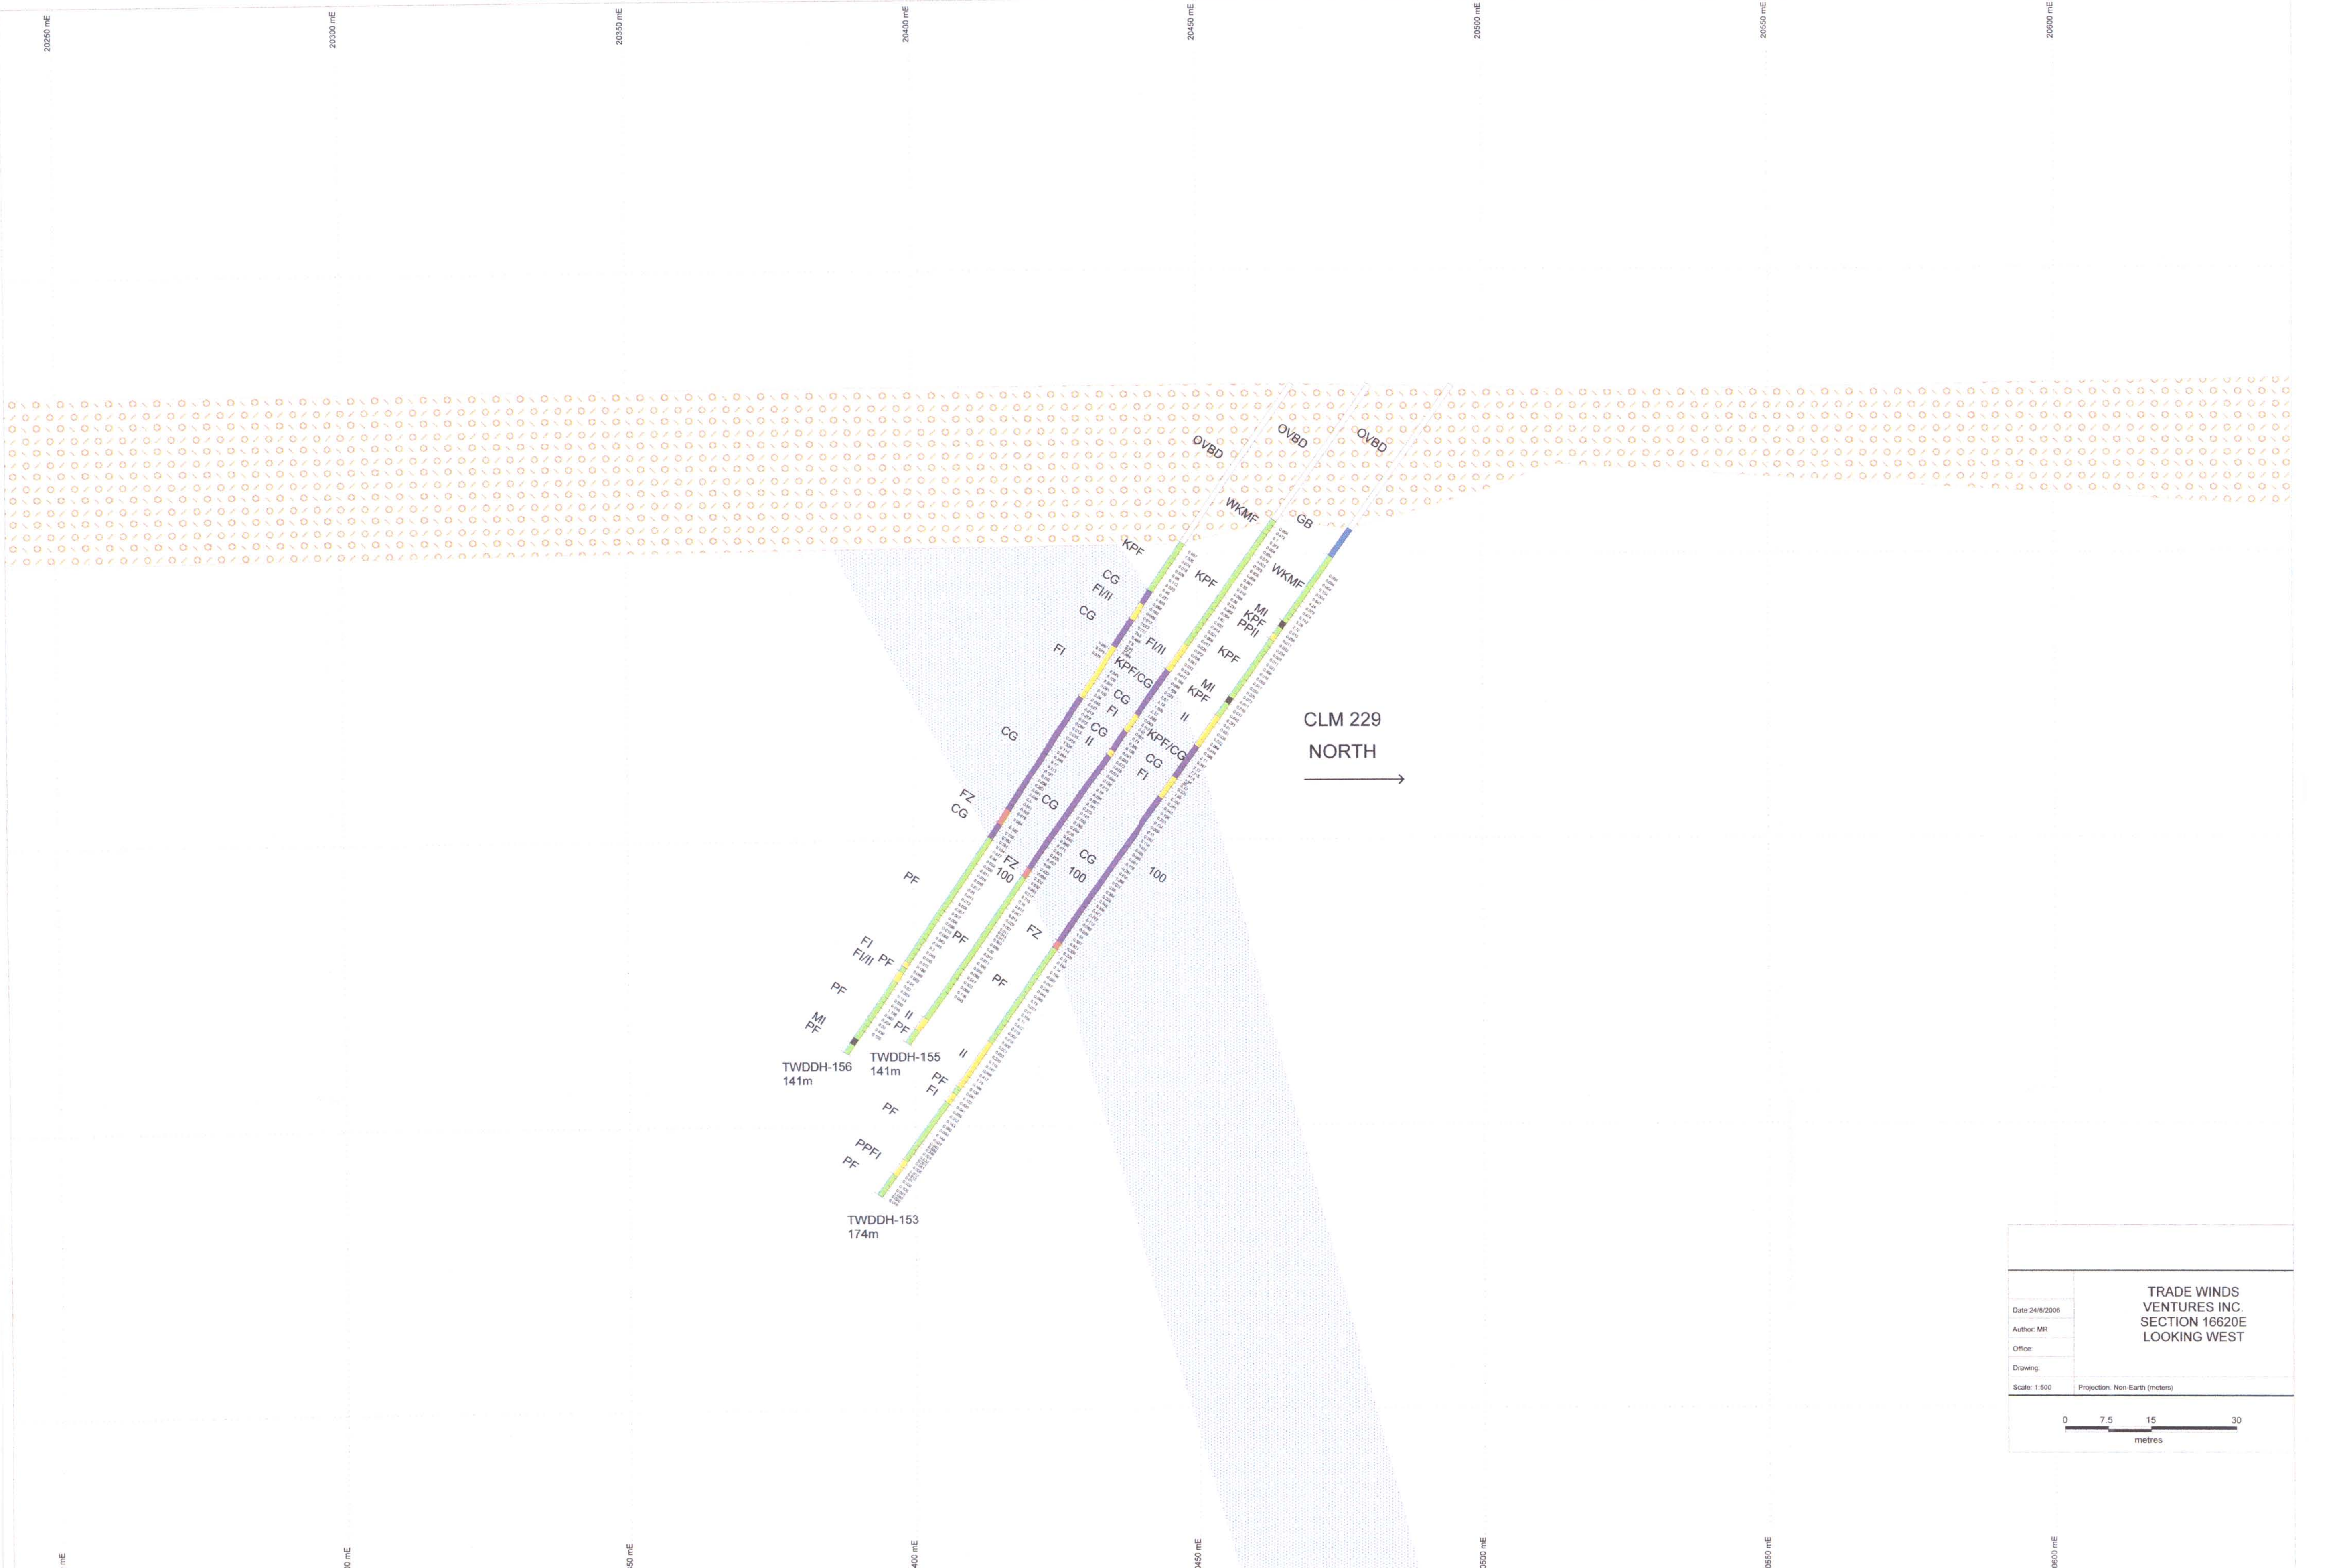

20400 mE 20450 mE 20500 mE 20550 mE 20600 mE 20650 mE

TRADE WINDS VENTURES INC. SECTION 16380E LOOKING WEST	
Date: 24/8/2008	Author: MR
Office:	Drawing:
Scale: 1:500	Projection: Non-Earth (meters)

20400 mE 20450 mE 20500 mE 20550 mE 20600 mE 20650 mE

TRADE WINDS VENTURES INC. SECTION 16500E LOOKING WEST	
Date: 24/8/2006	
Author: MR	
Office:	
Drawing:	
Scale: 1:500	Projection: Non-Earth (meters)
0 7.5 15 30 metres	

Date: 24/8/2006	TRADE WINDS VENTURES INC. SECTION 16540E LOOKING WEST
Author: MR	
Office:	
Drawing:	
Scale: 1:500	Projection: Non-Earth (metres)

TRADE WINDS VENTURES INC. SECTION 16620E LOOKING WEST	
Date: 24/8/2006	
Author: MR	
Office:	
Drawing:	
Scale: 1:500	Projection: Non-Earth (meters)

CLM 229

NORTH

TRADE WINDS VENTURES INC. SECTION 16660E LOOKING WEST	
Date: 24/8/2006	
Author: MR	
Office:	
Drawing:	
Scale: 1:500	Projection: Non-Earth (meters)

CLM 229

TRADE WINDS VENTURES INC. SECTION 16700E LOOKING WEST	
Date: 24/6/2006	
Author: MR	
Office:	
Drawing:	
Scale: 1:500	Projection: Non-Earth (meters)

464-115
128m

TWDDH-132
132m

464-116
117.1m

TWDDH-143
189m