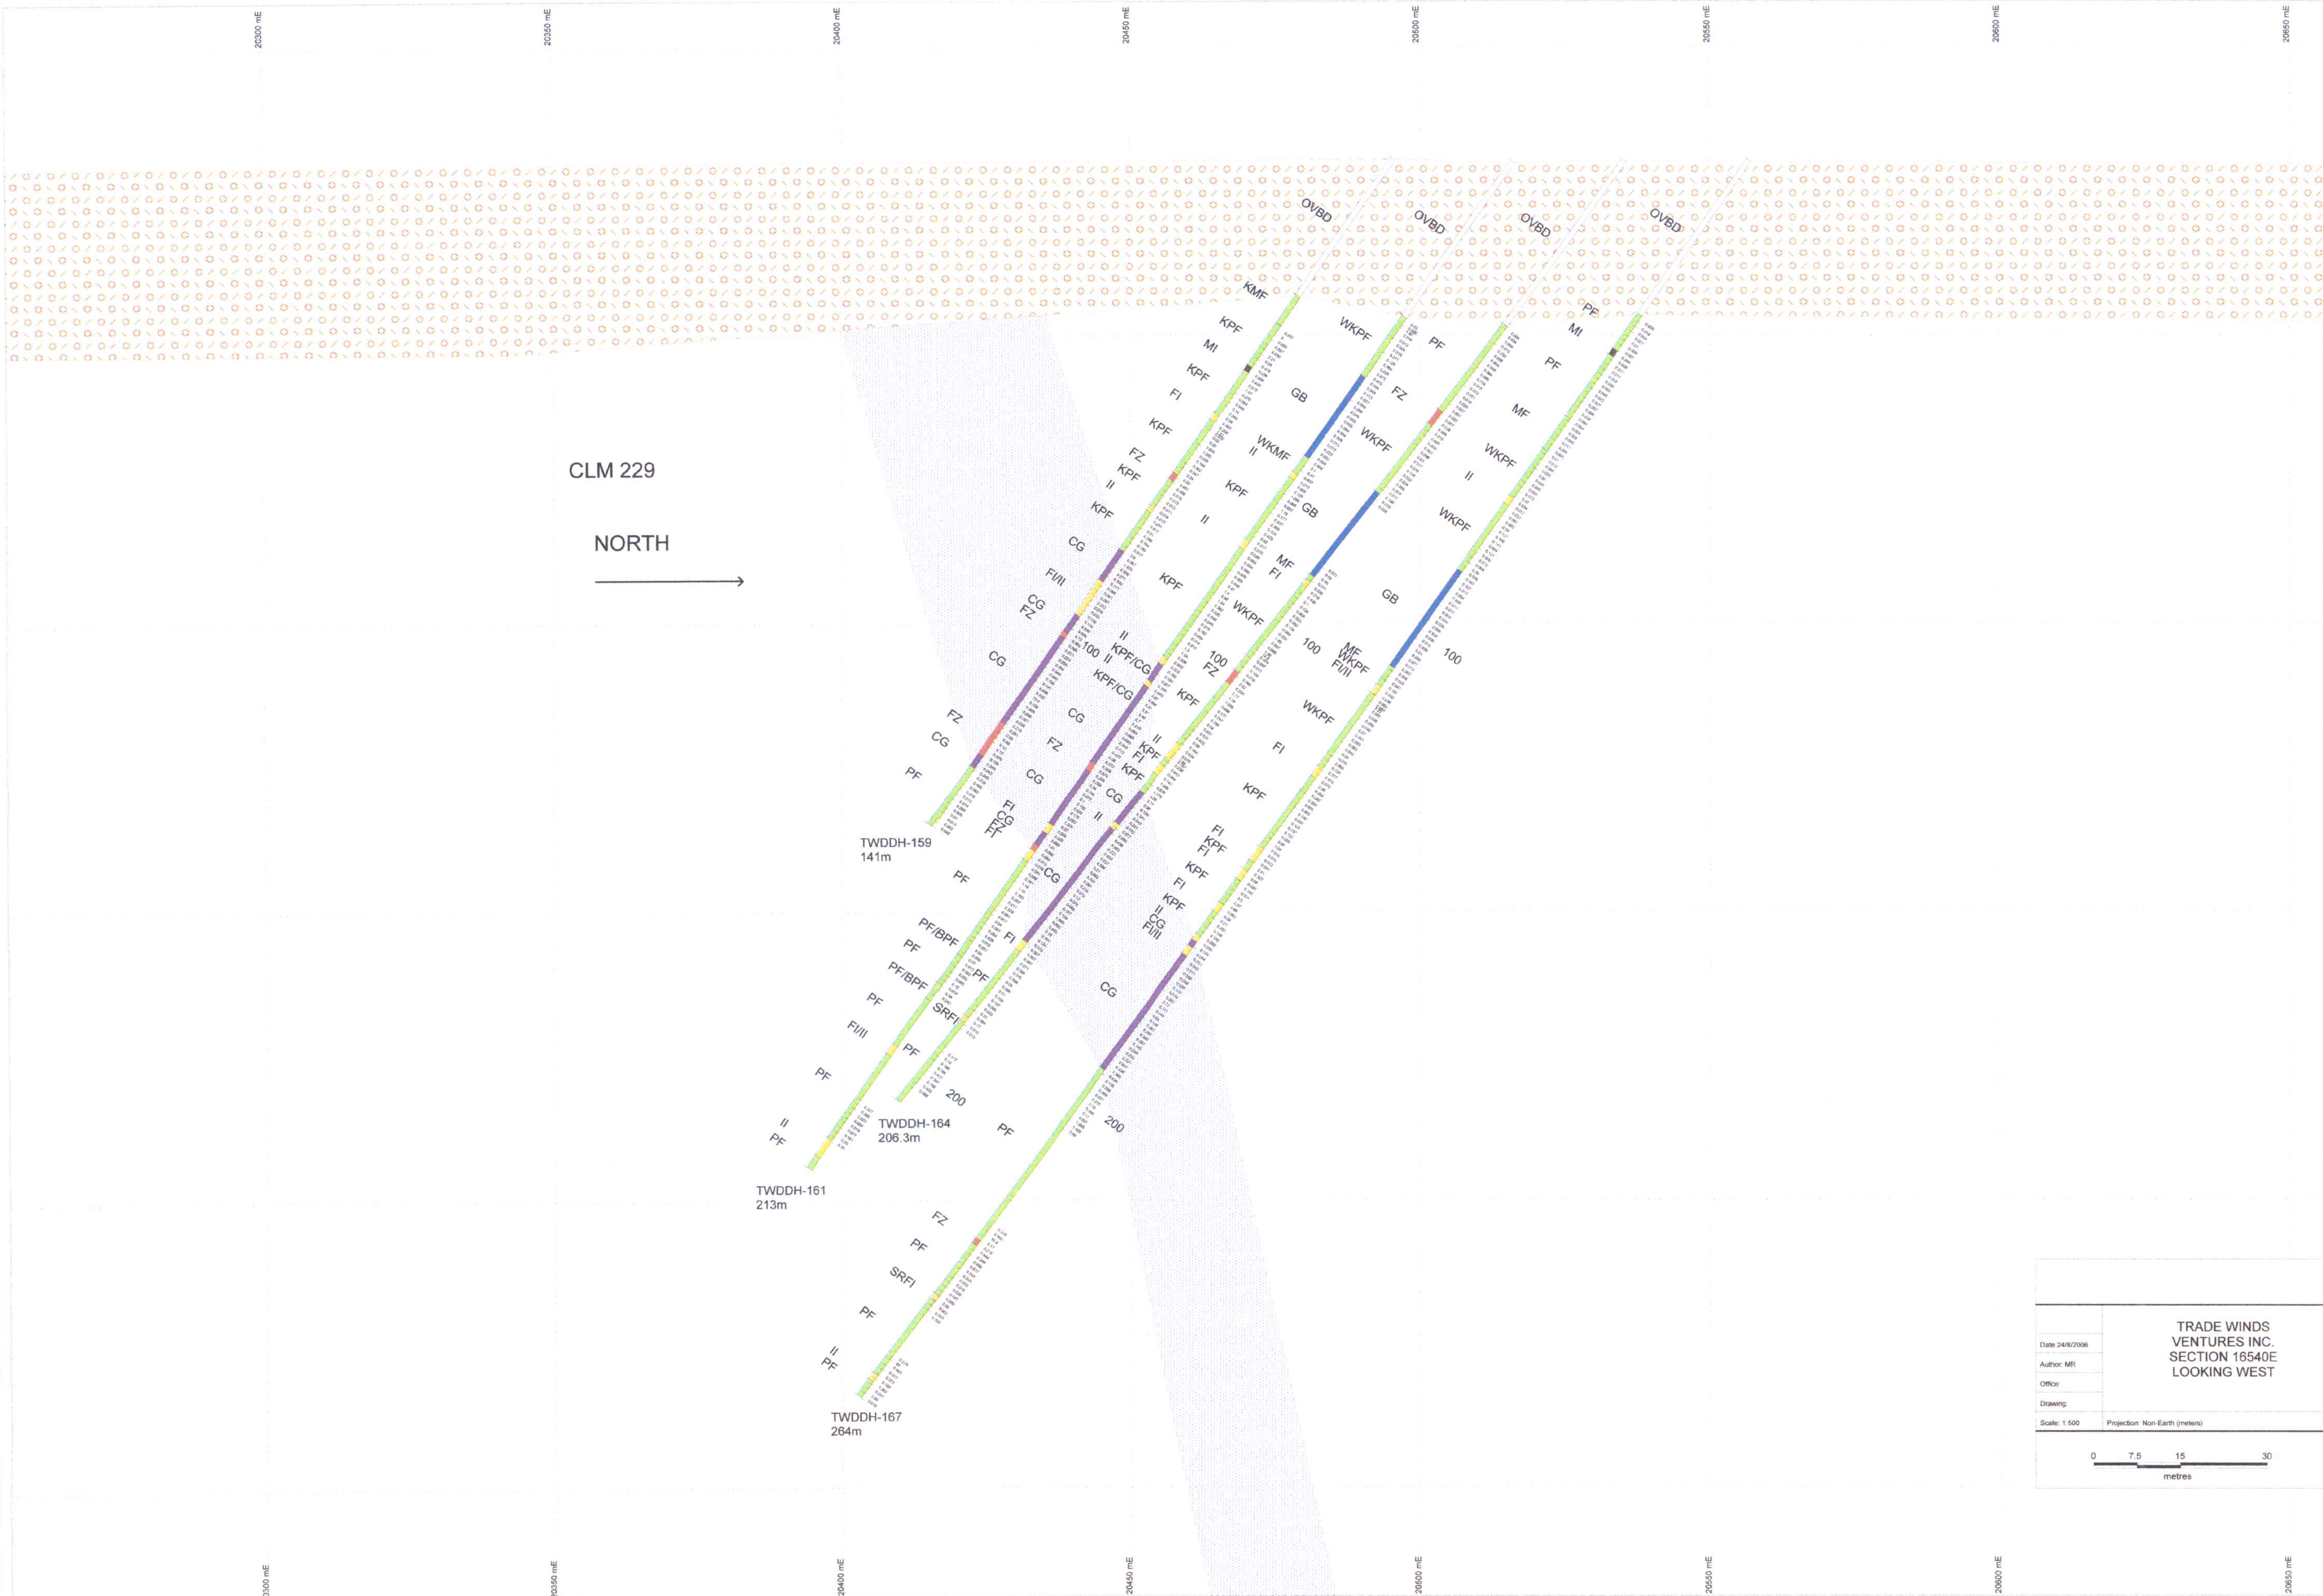

20400 mE 20450 mE 20500 mE 20550 mE 20600 mE 20650 mE

TRADE WINDS VENTURES INC. SECTION 16380E LOOKING WEST	
Date: 24/8/2008	Author: MR
Office:	Drawing:
Scale: 1:500	Projection: Non-Earth (meters)

20400 mE 20450 mE 20500 mE 20550 mE 20600 mE 20650 mE

TRADE WINDS VENTURES INC. SECTION 16500E LOOKING WEST	
Date: 24/8/2006	
Author: MR	
Office:	
Drawing:	
Scale: 1:500	Projection: Non-Earth (meters)
0 7.5 15 30 metres	

Date: 24/8/2006	TRADE WINDS VENTURES INC. SECTION 16540E LOOKING WEST
Author: MR	
Office:	
Drawing:	
Scale: 1:500	Projection: Non-Earth (metres)

TRADE WINDS VENTURES INC. SECTION 16620E LOOKING WEST	
Date: 24/8/2006	
Author: MR	
Office:	
Drawing:	
Scale: 1:500	Projection: Non-Earth (meters)

CLM 229

NORTH

TRADE WINDS VENTURES INC. SECTION 16660E LOOKING WEST	
Date: 24/8/2006	
Author: MR	
Office:	
Drawing:	
Scale: 1:500	Projection: Non-Earth (meters)

CLM 229

TRADE WINDS VENTURES INC. SECTION 16700E LOOKING WEST	
Date: 24/6/2006	
Author: MR	
Office:	
Drawing:	
Scale: 1:500	Projection: Non-Earth (meters)

464-115
128m

TWDDH-132
132m

464-116
117.1m

TWDDH-143
189m