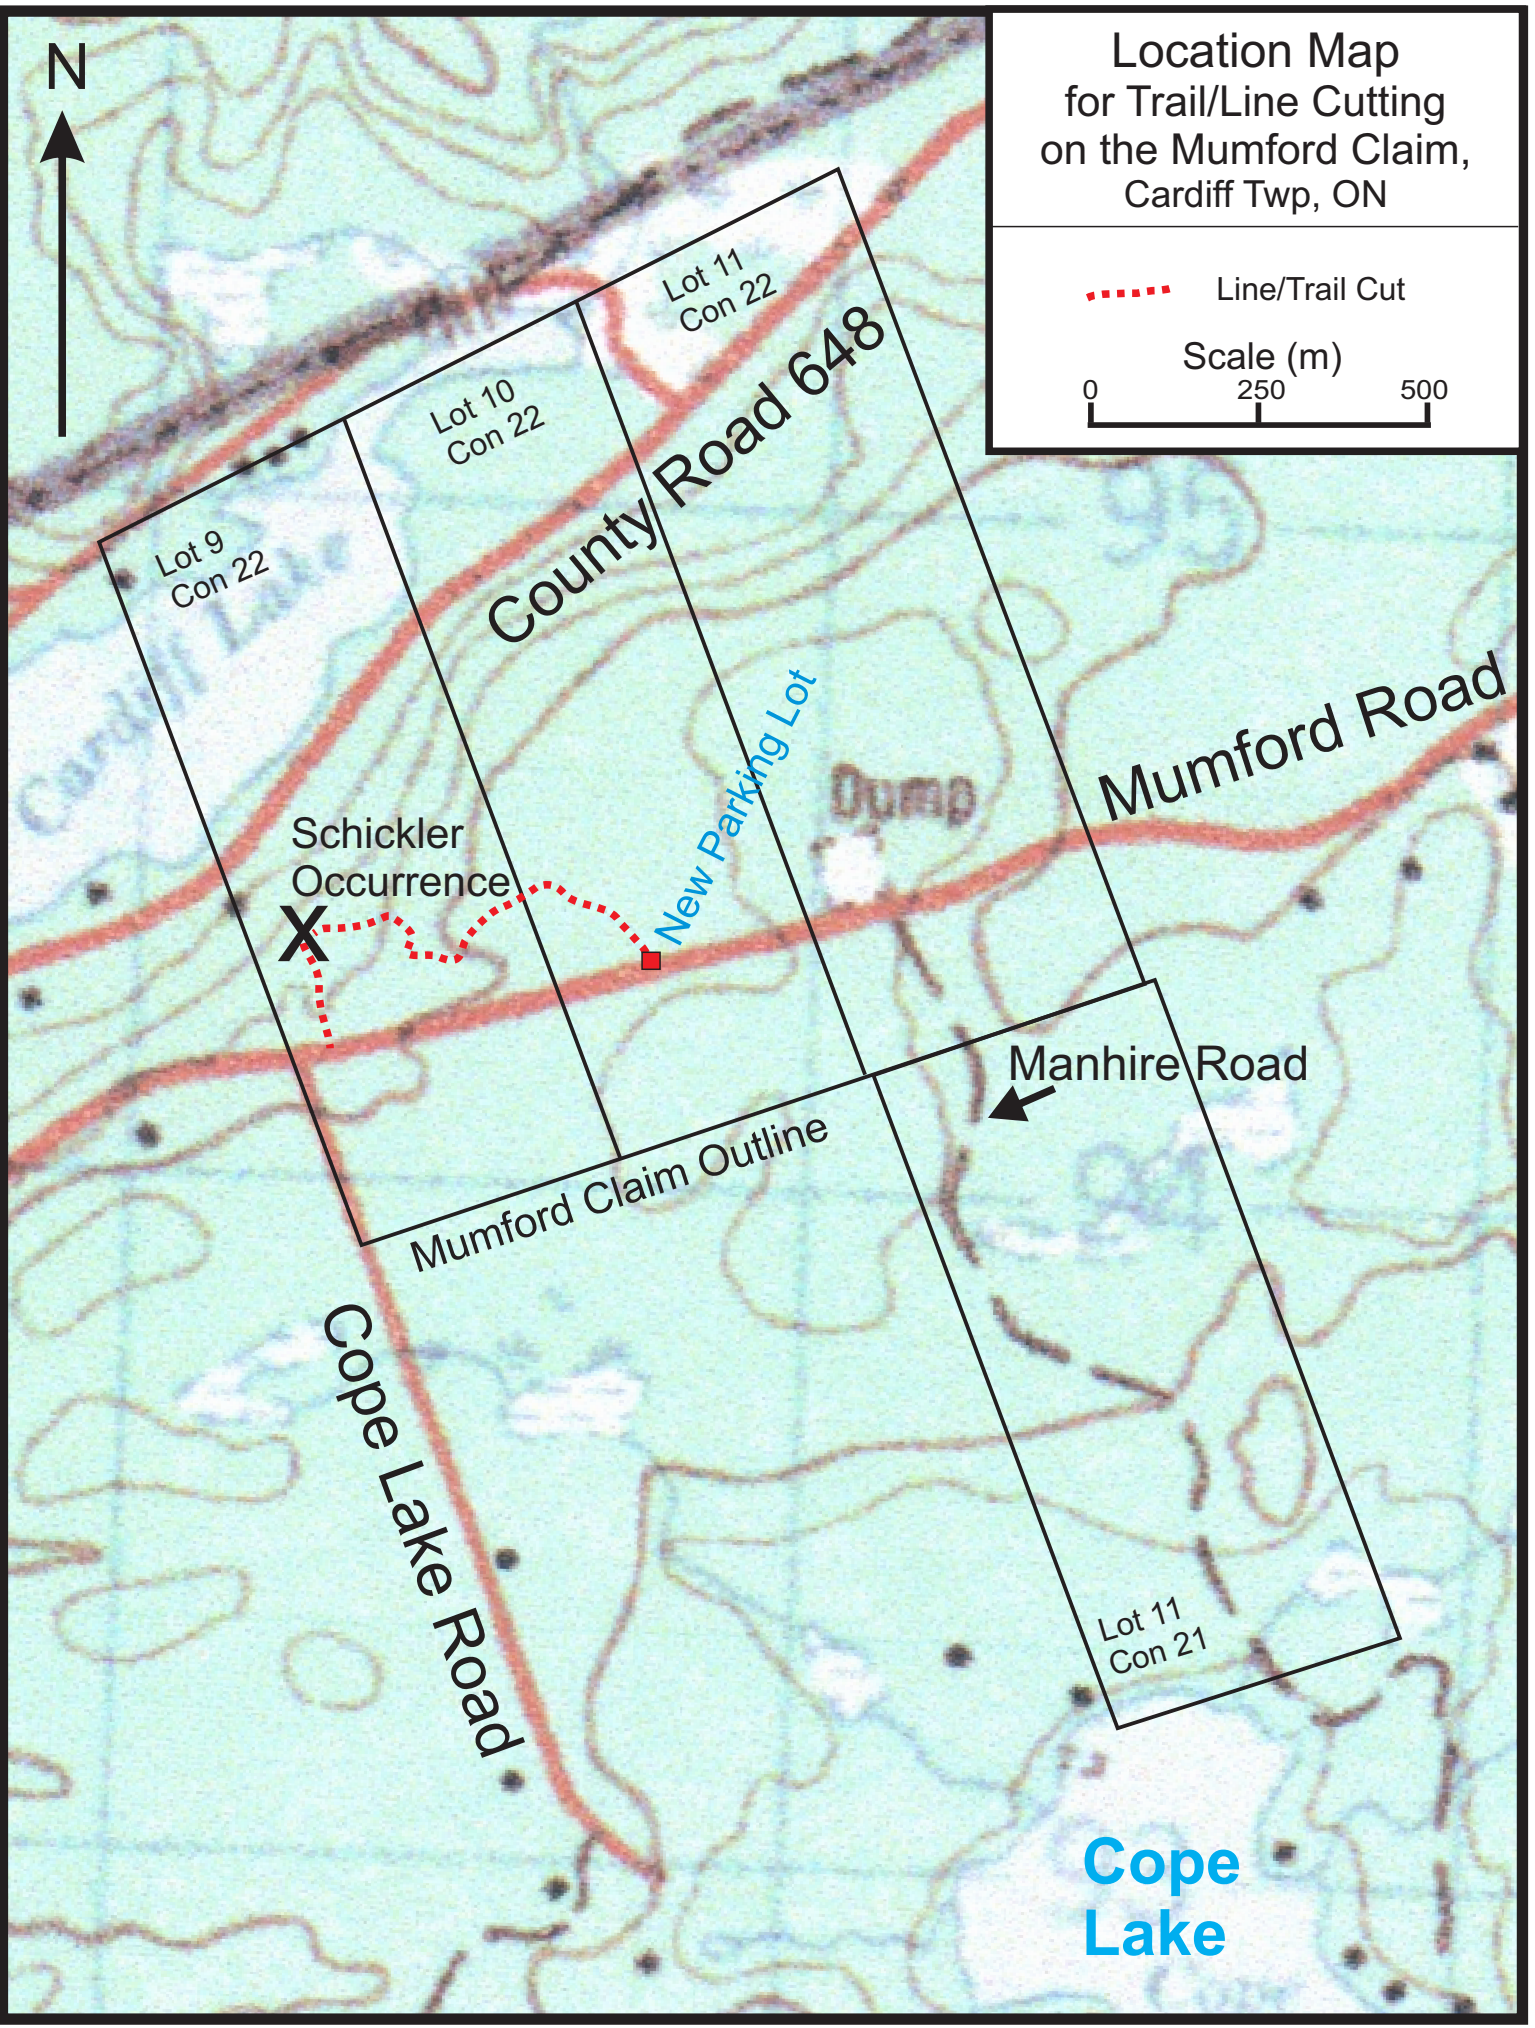

# Location Map for Trail/Line Cutting on the Mumford Claim, Cardiff Twp, ON

 Line/Trail Cut

Scale (m)

Lot 9  
Con 22

Lot 10  
Con 22

Lot 11  
Con 22

County Road 648

Mumford Road

Schickler  
Occurrence

New Parking Lot

Dump

Manhire Road

Mumford Claim Outline

Cope Lake Road

Lot 11  
Con 21

Cope  
Lake