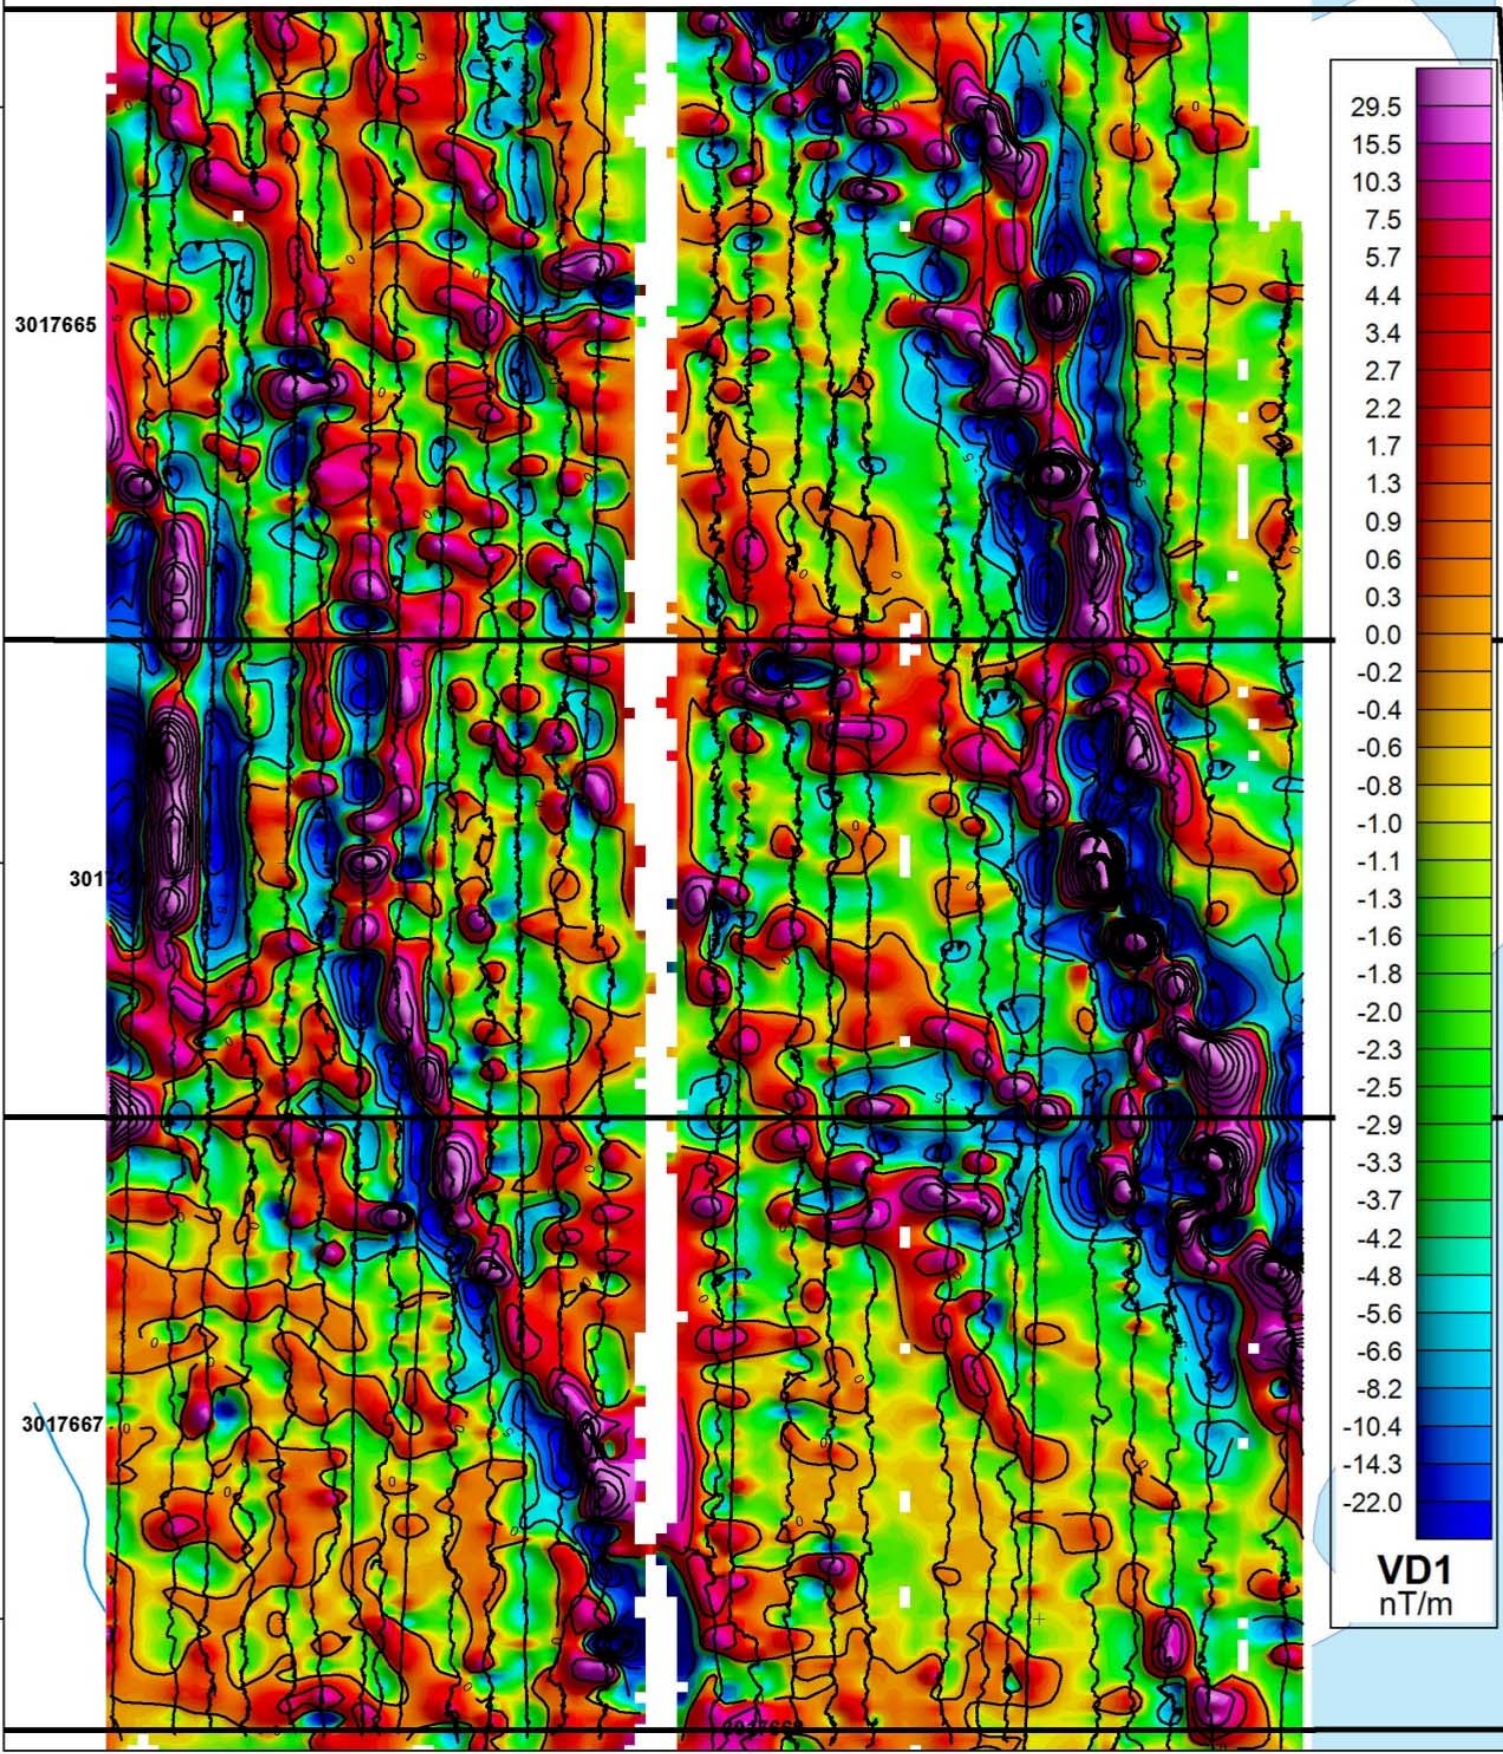

3017665

301

3017667

Legend:

- Contours
- Linenpath
- ▭ Land Tenure
- ▭ Lakes
- Streams

Sanatana Resources
Watershed Property, Ontario, Canada.

Scale
0 40 80 120 160 m

Sanatana Resources Inc.

SAN_12_002_TMI
First Vertical Derivative ("VD1")

Date: 08/13/12	Scale: 1:5,000	Figure: 2-7
Projection: UTM, Nad83, Zone 17N.		Office/Author: Toronto/jpm

Caracle Creek