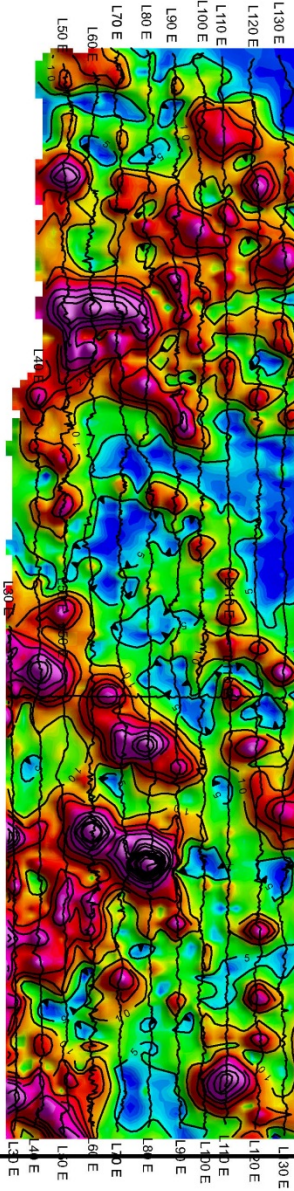

426,500

427,000

5,286,500

5,286,000

3017672

TO N

TO N

3017674