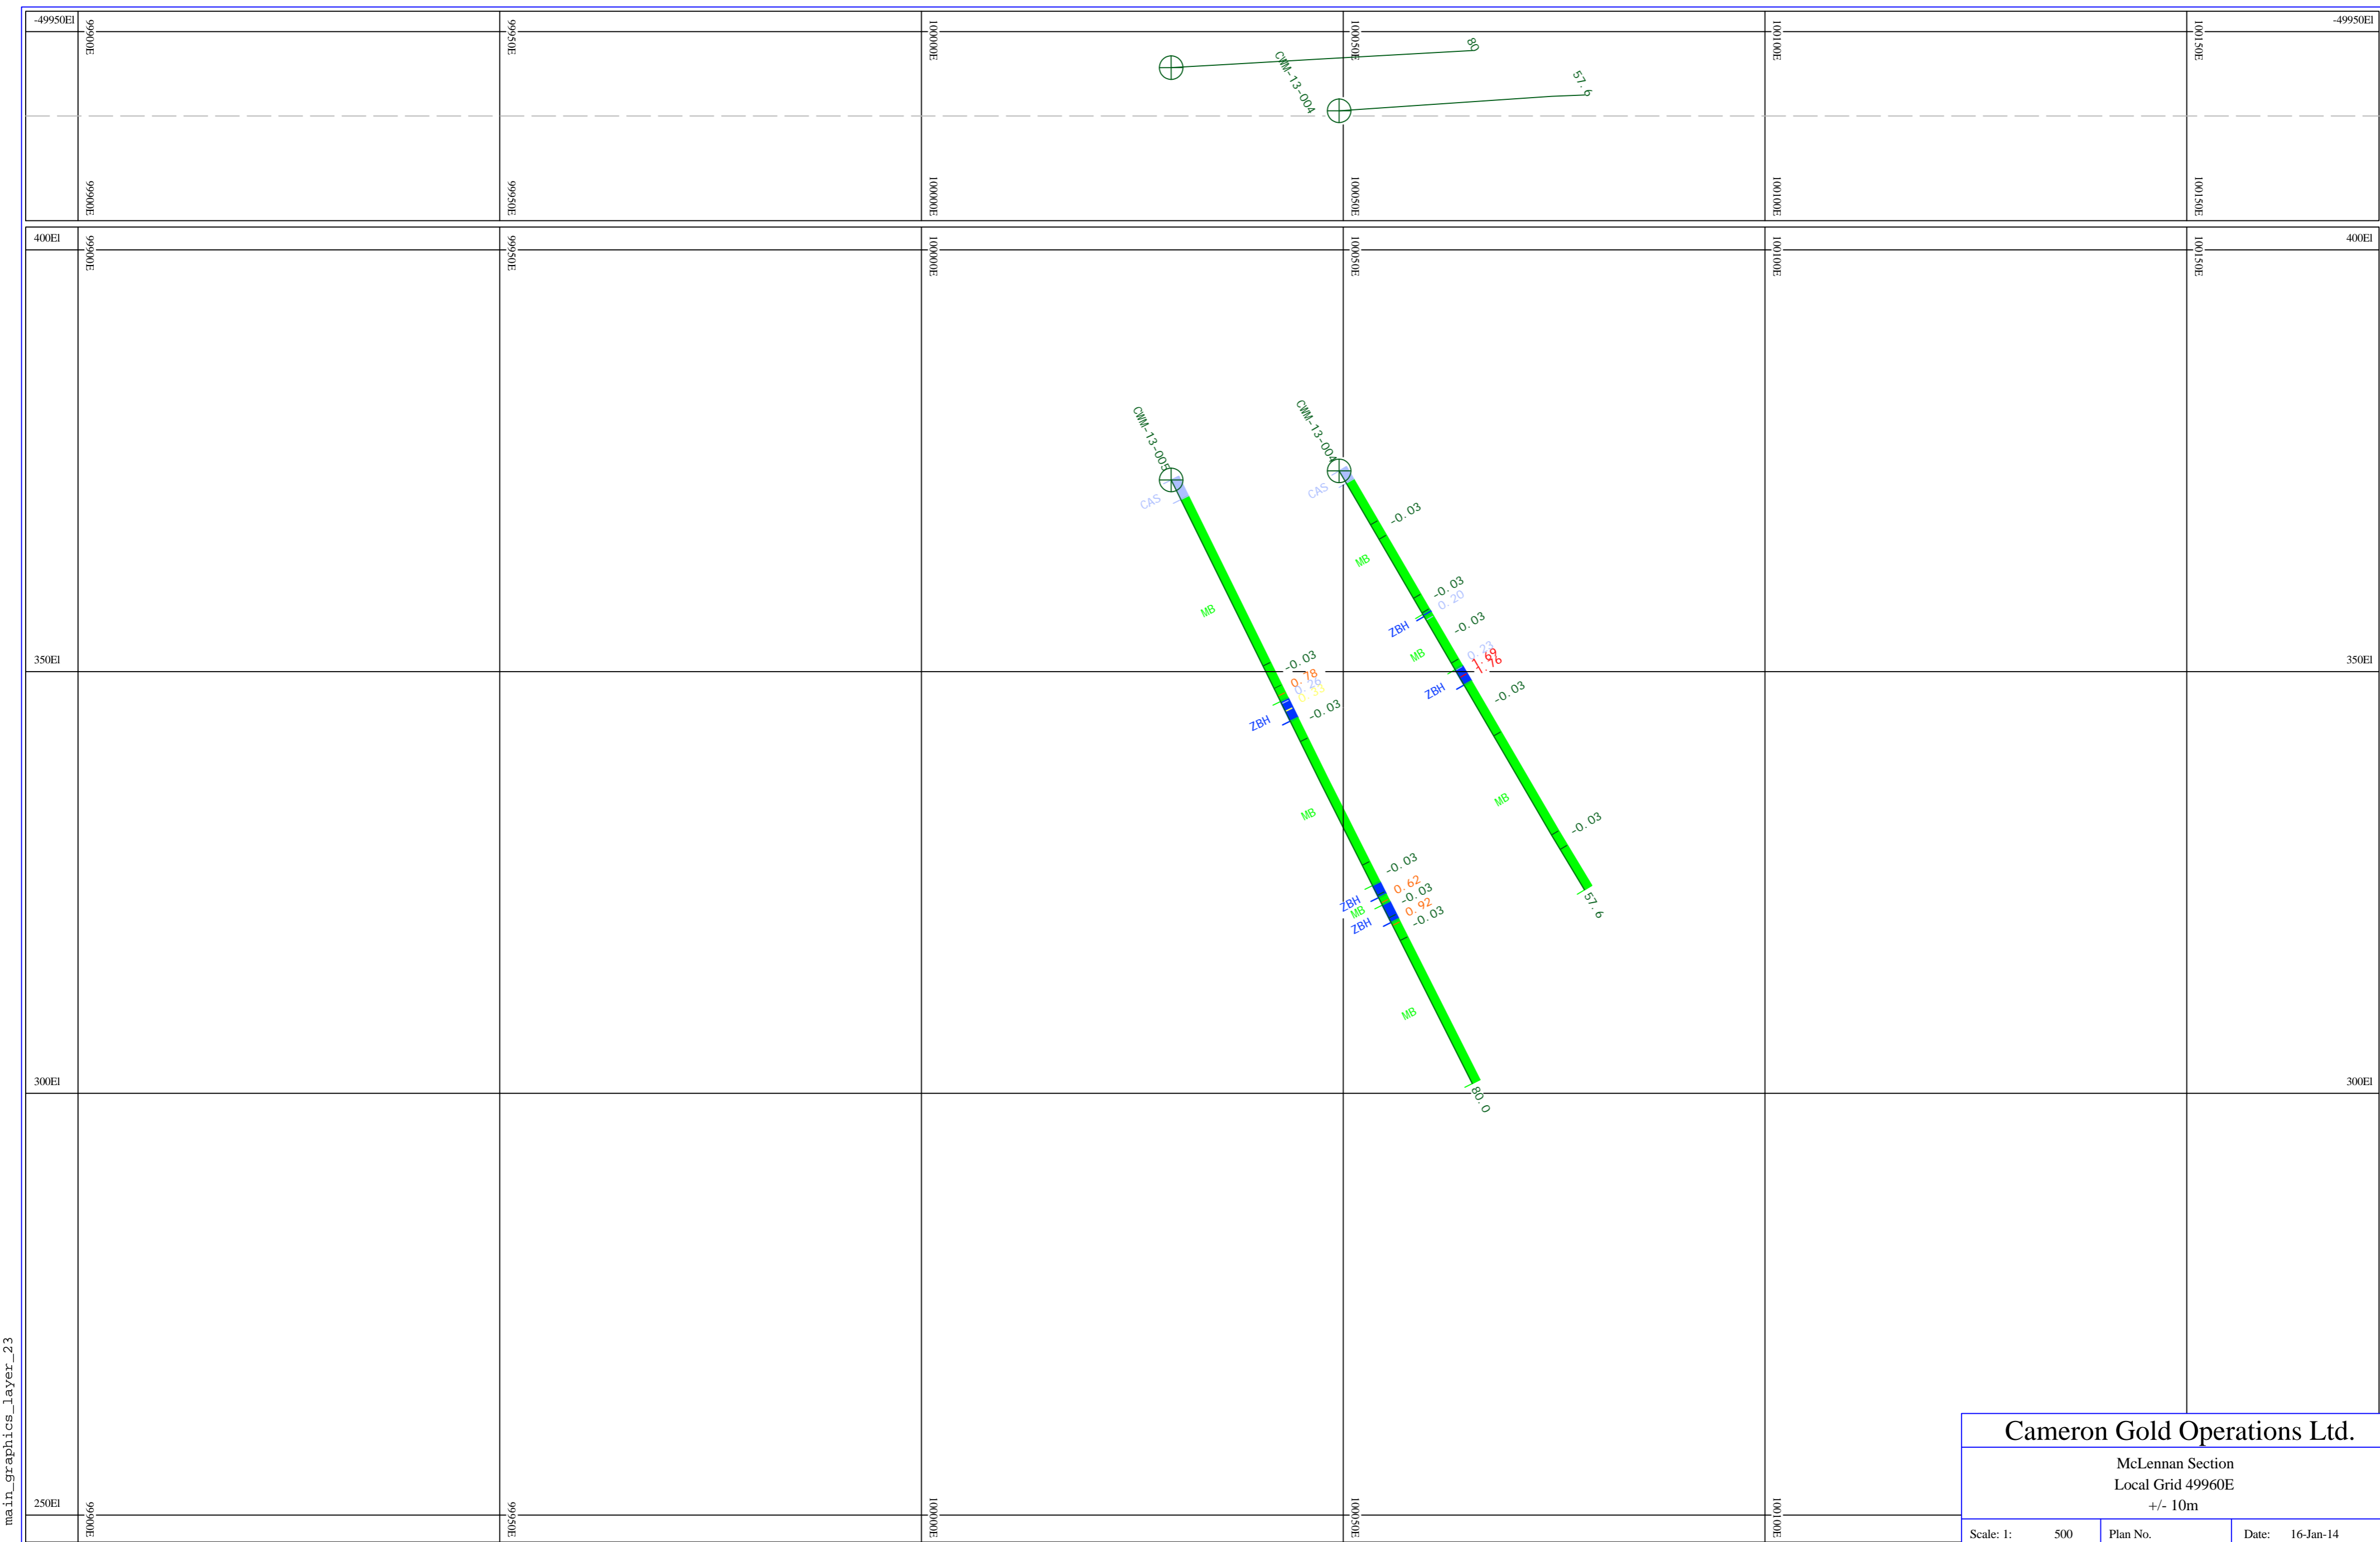

main\_graphics\_layer\_25

<b>Cameron Gold Operations Ltd.</b>		
McLennan Section Local Grid 50040E +/- 10m		
Scale: 1:	500	Plan No.
		Date: 16-Jan-14

main\_graphics\_layer\_22

<b>Cameron Gold Operations Ltd.</b>		
McLennan Section Local Grid 50000E +/- 10m		
Scale: 1:	500	Plan No.
		Date: 16-Jan-14

<b>Cameron Gold Operations Ltd.</b>			
McLennan Section Local Grid 49960E +/- 10m			
Scale: 1:	500	Plan No.	Date: 16-Jan-14

main\_graphics\_layer\_23

<b>Cameron Gold Operations Ltd.</b>		
McLennan Section Local Grid 49780E +/- 10m		
Scale: 1:	500	Plan No.
Date:	16-Jan-14	