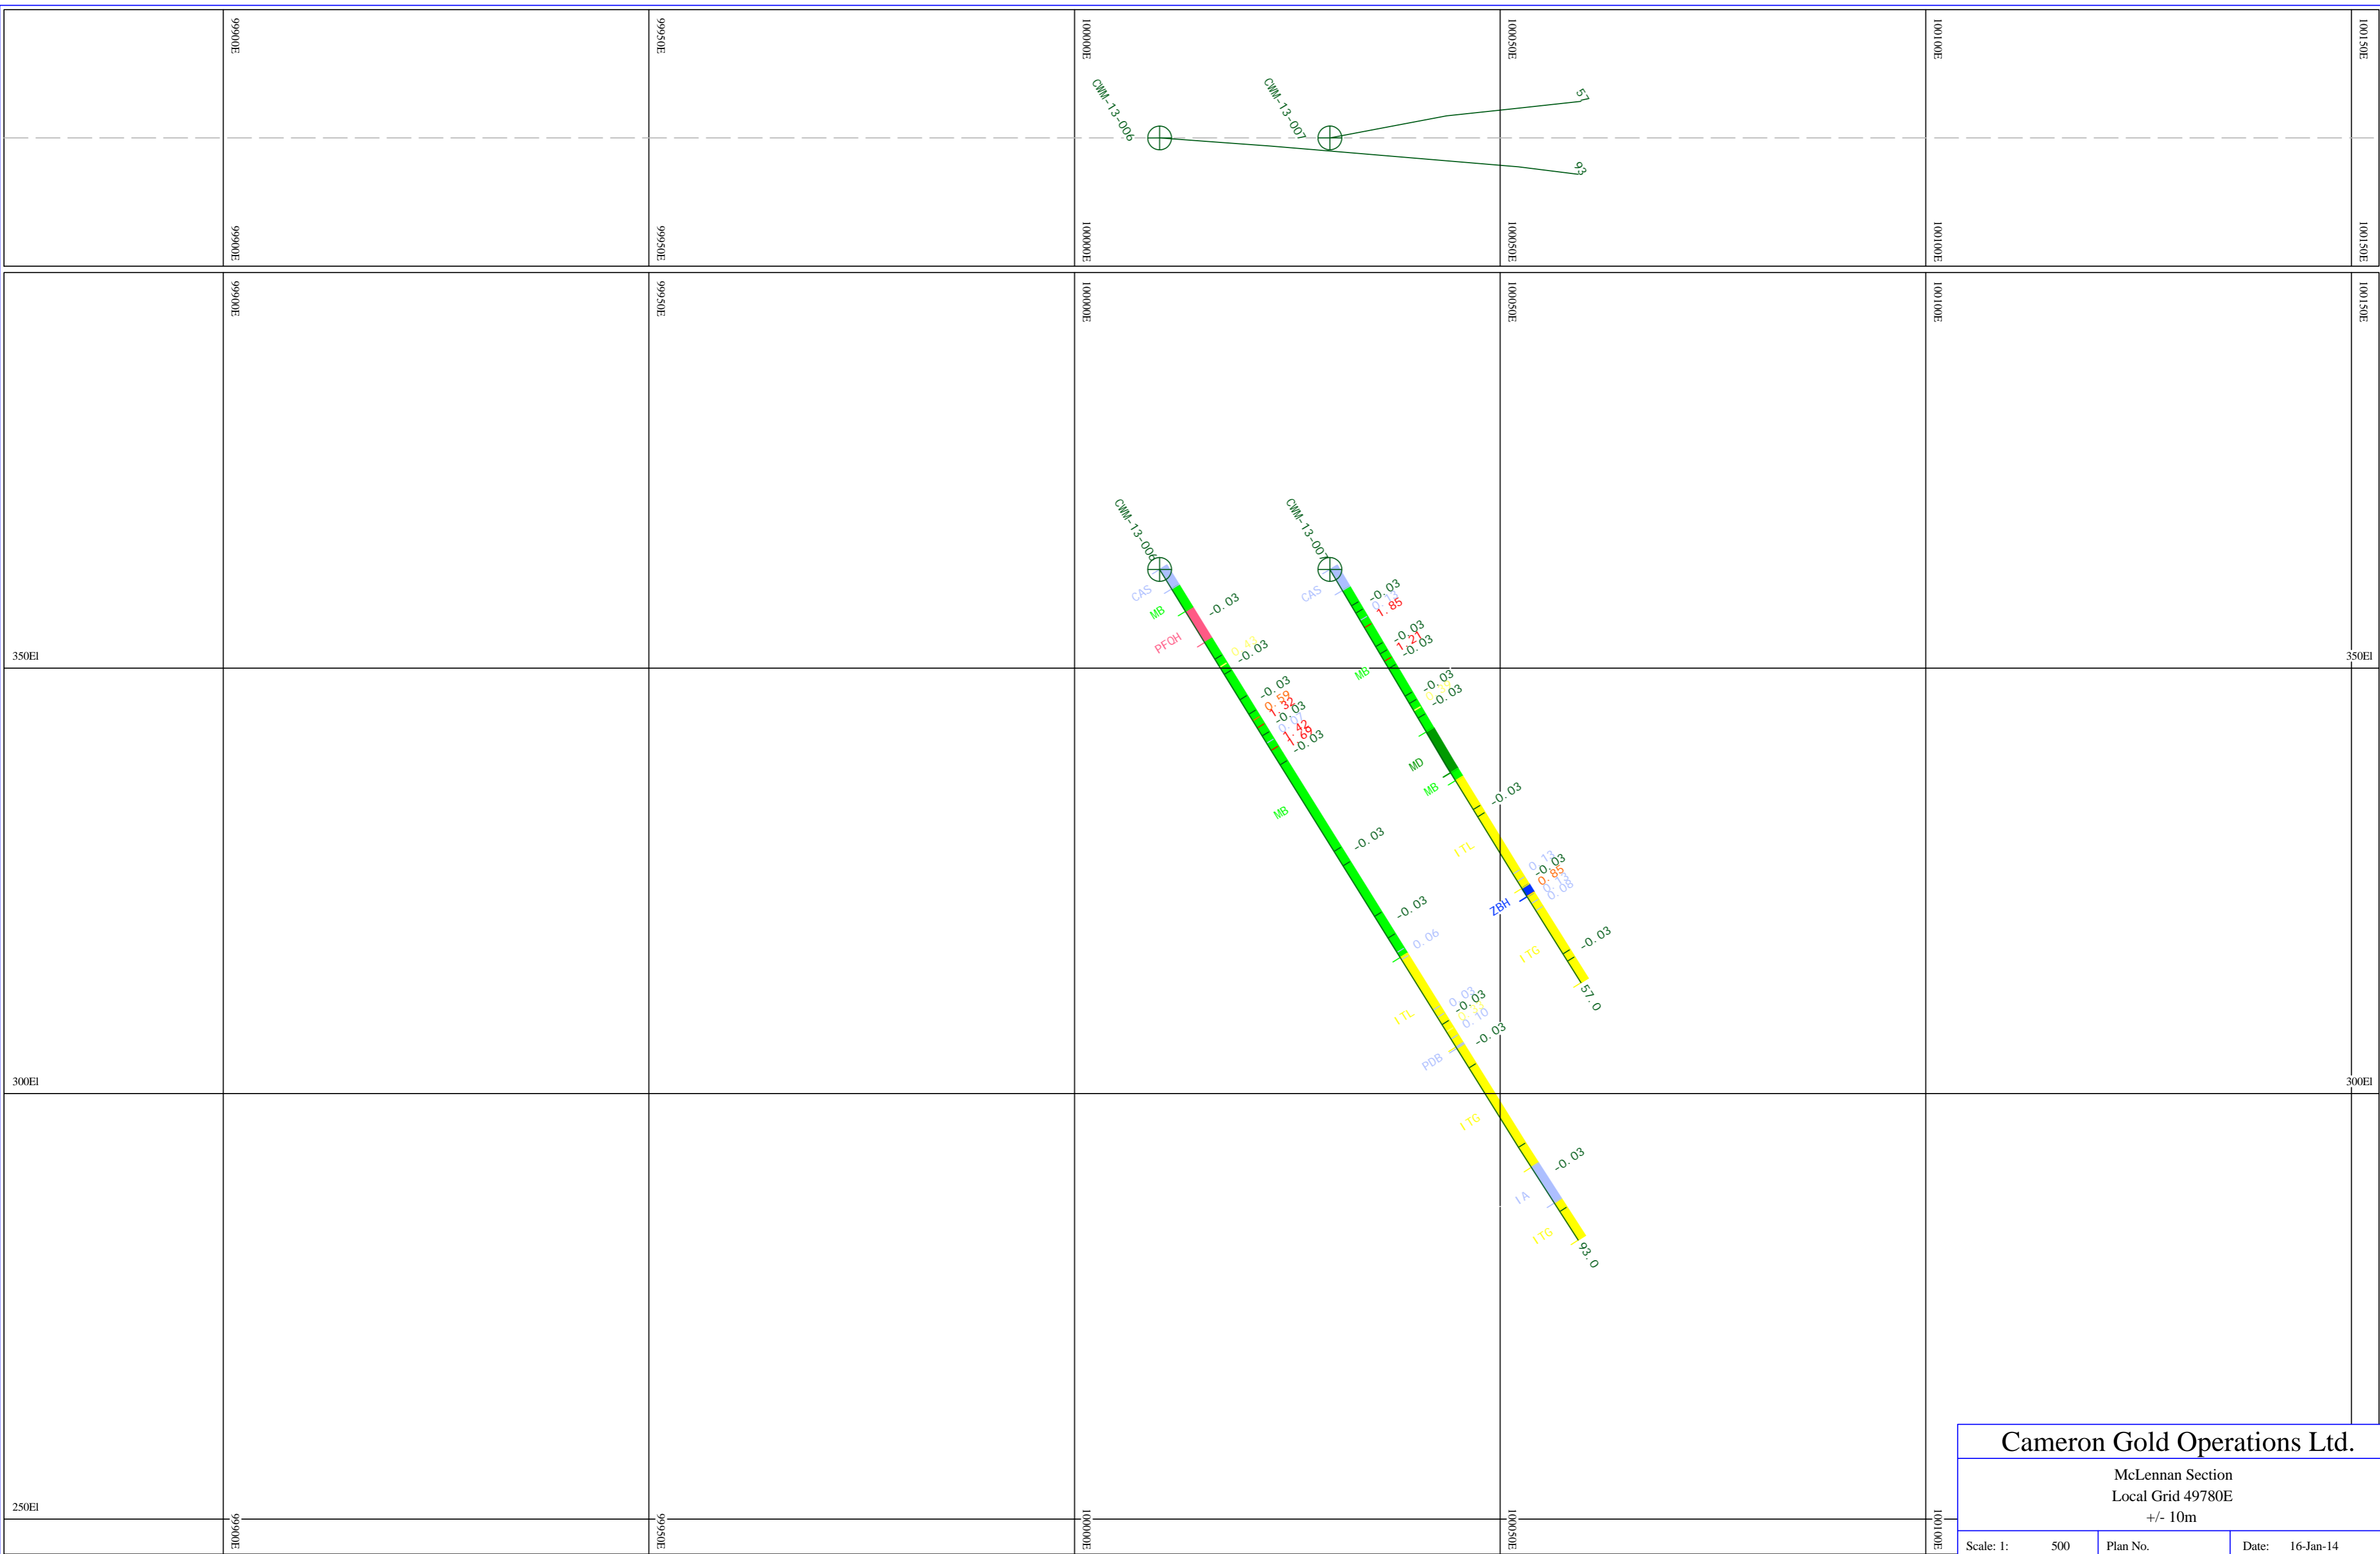

main\_graphics\_layer\_25

<b>Cameron Gold Operations Ltd.</b>		
McLennan Section Local Grid 50040E +/- 10m		
Scale: 1:	500	Plan No.
		Date: 16-Jan-14

main\_graphics\_layer\_22

<b>Cameron Gold Operations Ltd.</b>		
McLennan Section Local Grid 50000E +/- 10m		
Scale: 1:	500	Plan No.
		Date: 16-Jan-14

<b>Cameron Gold Operations Ltd.</b>			
McLennan Section Local Grid 49960E +/- 10m			
Scale: 1:	500	Plan No.	Date: 16-Jan-14

main\_graphics\_layer\_23

<b>Cameron Gold Operations Ltd.</b>		
McLennan Section Local Grid 49780E +/- 10m		
Scale: 1:	500	Plan No.
Date:	16-Jan-14	