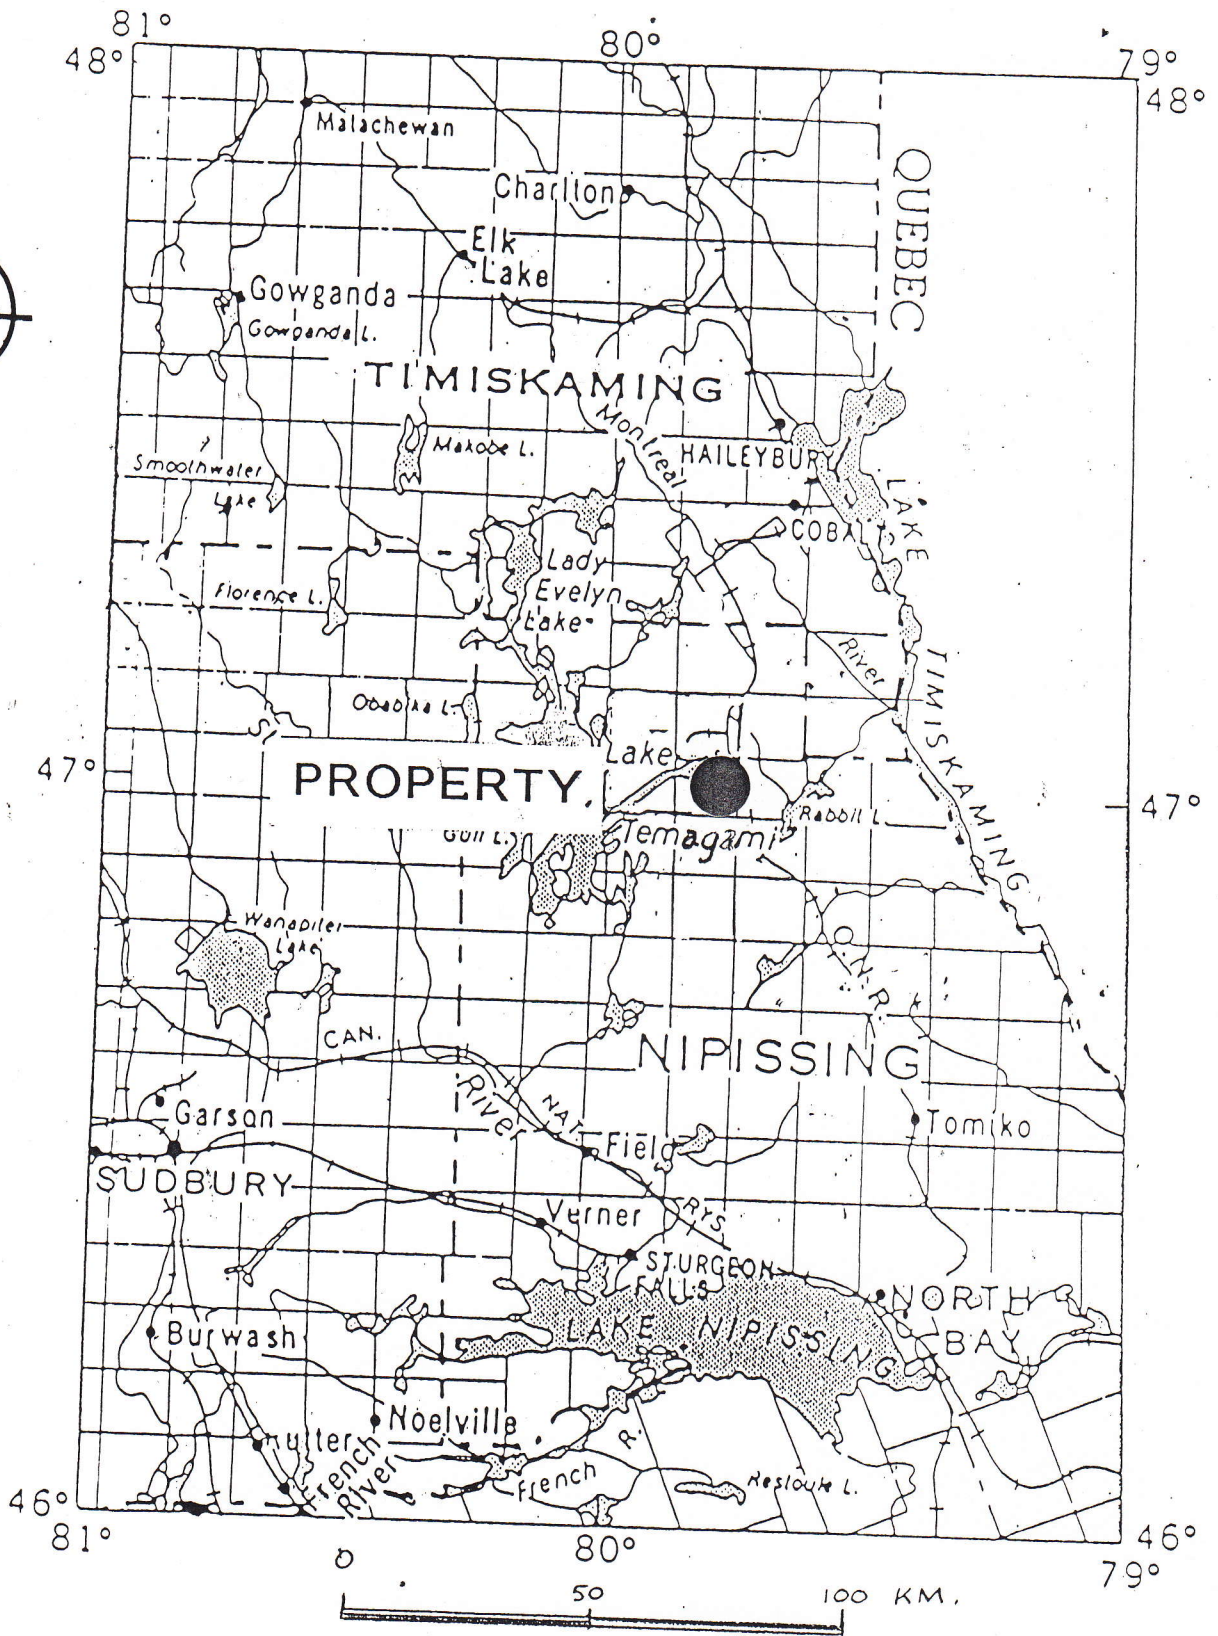

FIG 2

LOCATION MAP

**TEMAGAMI  
LOCATION MAP  
GREENSTONE BELT**

SCALE: 1 inch = 4 miles

 **TEMAGAMI  
GREENSTONE BELT**