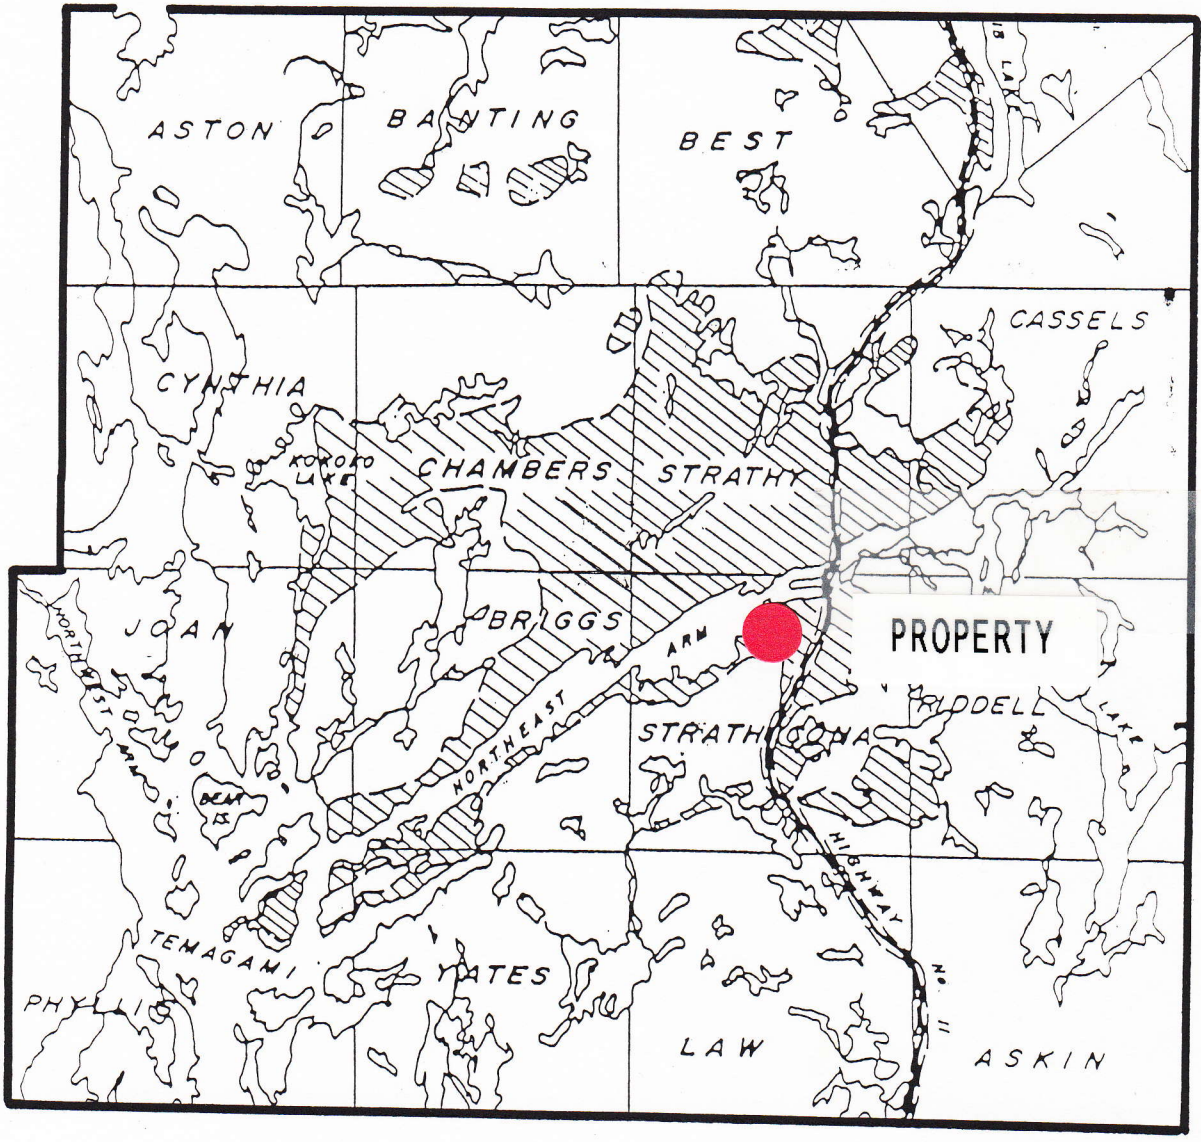

FIG 2

LOCATION MAP

**TEMAGAMI  
LOCATION MAP  
GREENSTONE BELT**

SCALE: 1 inch = 4 miles

 **TEMAGAMI  
GREENSTONE BELT**