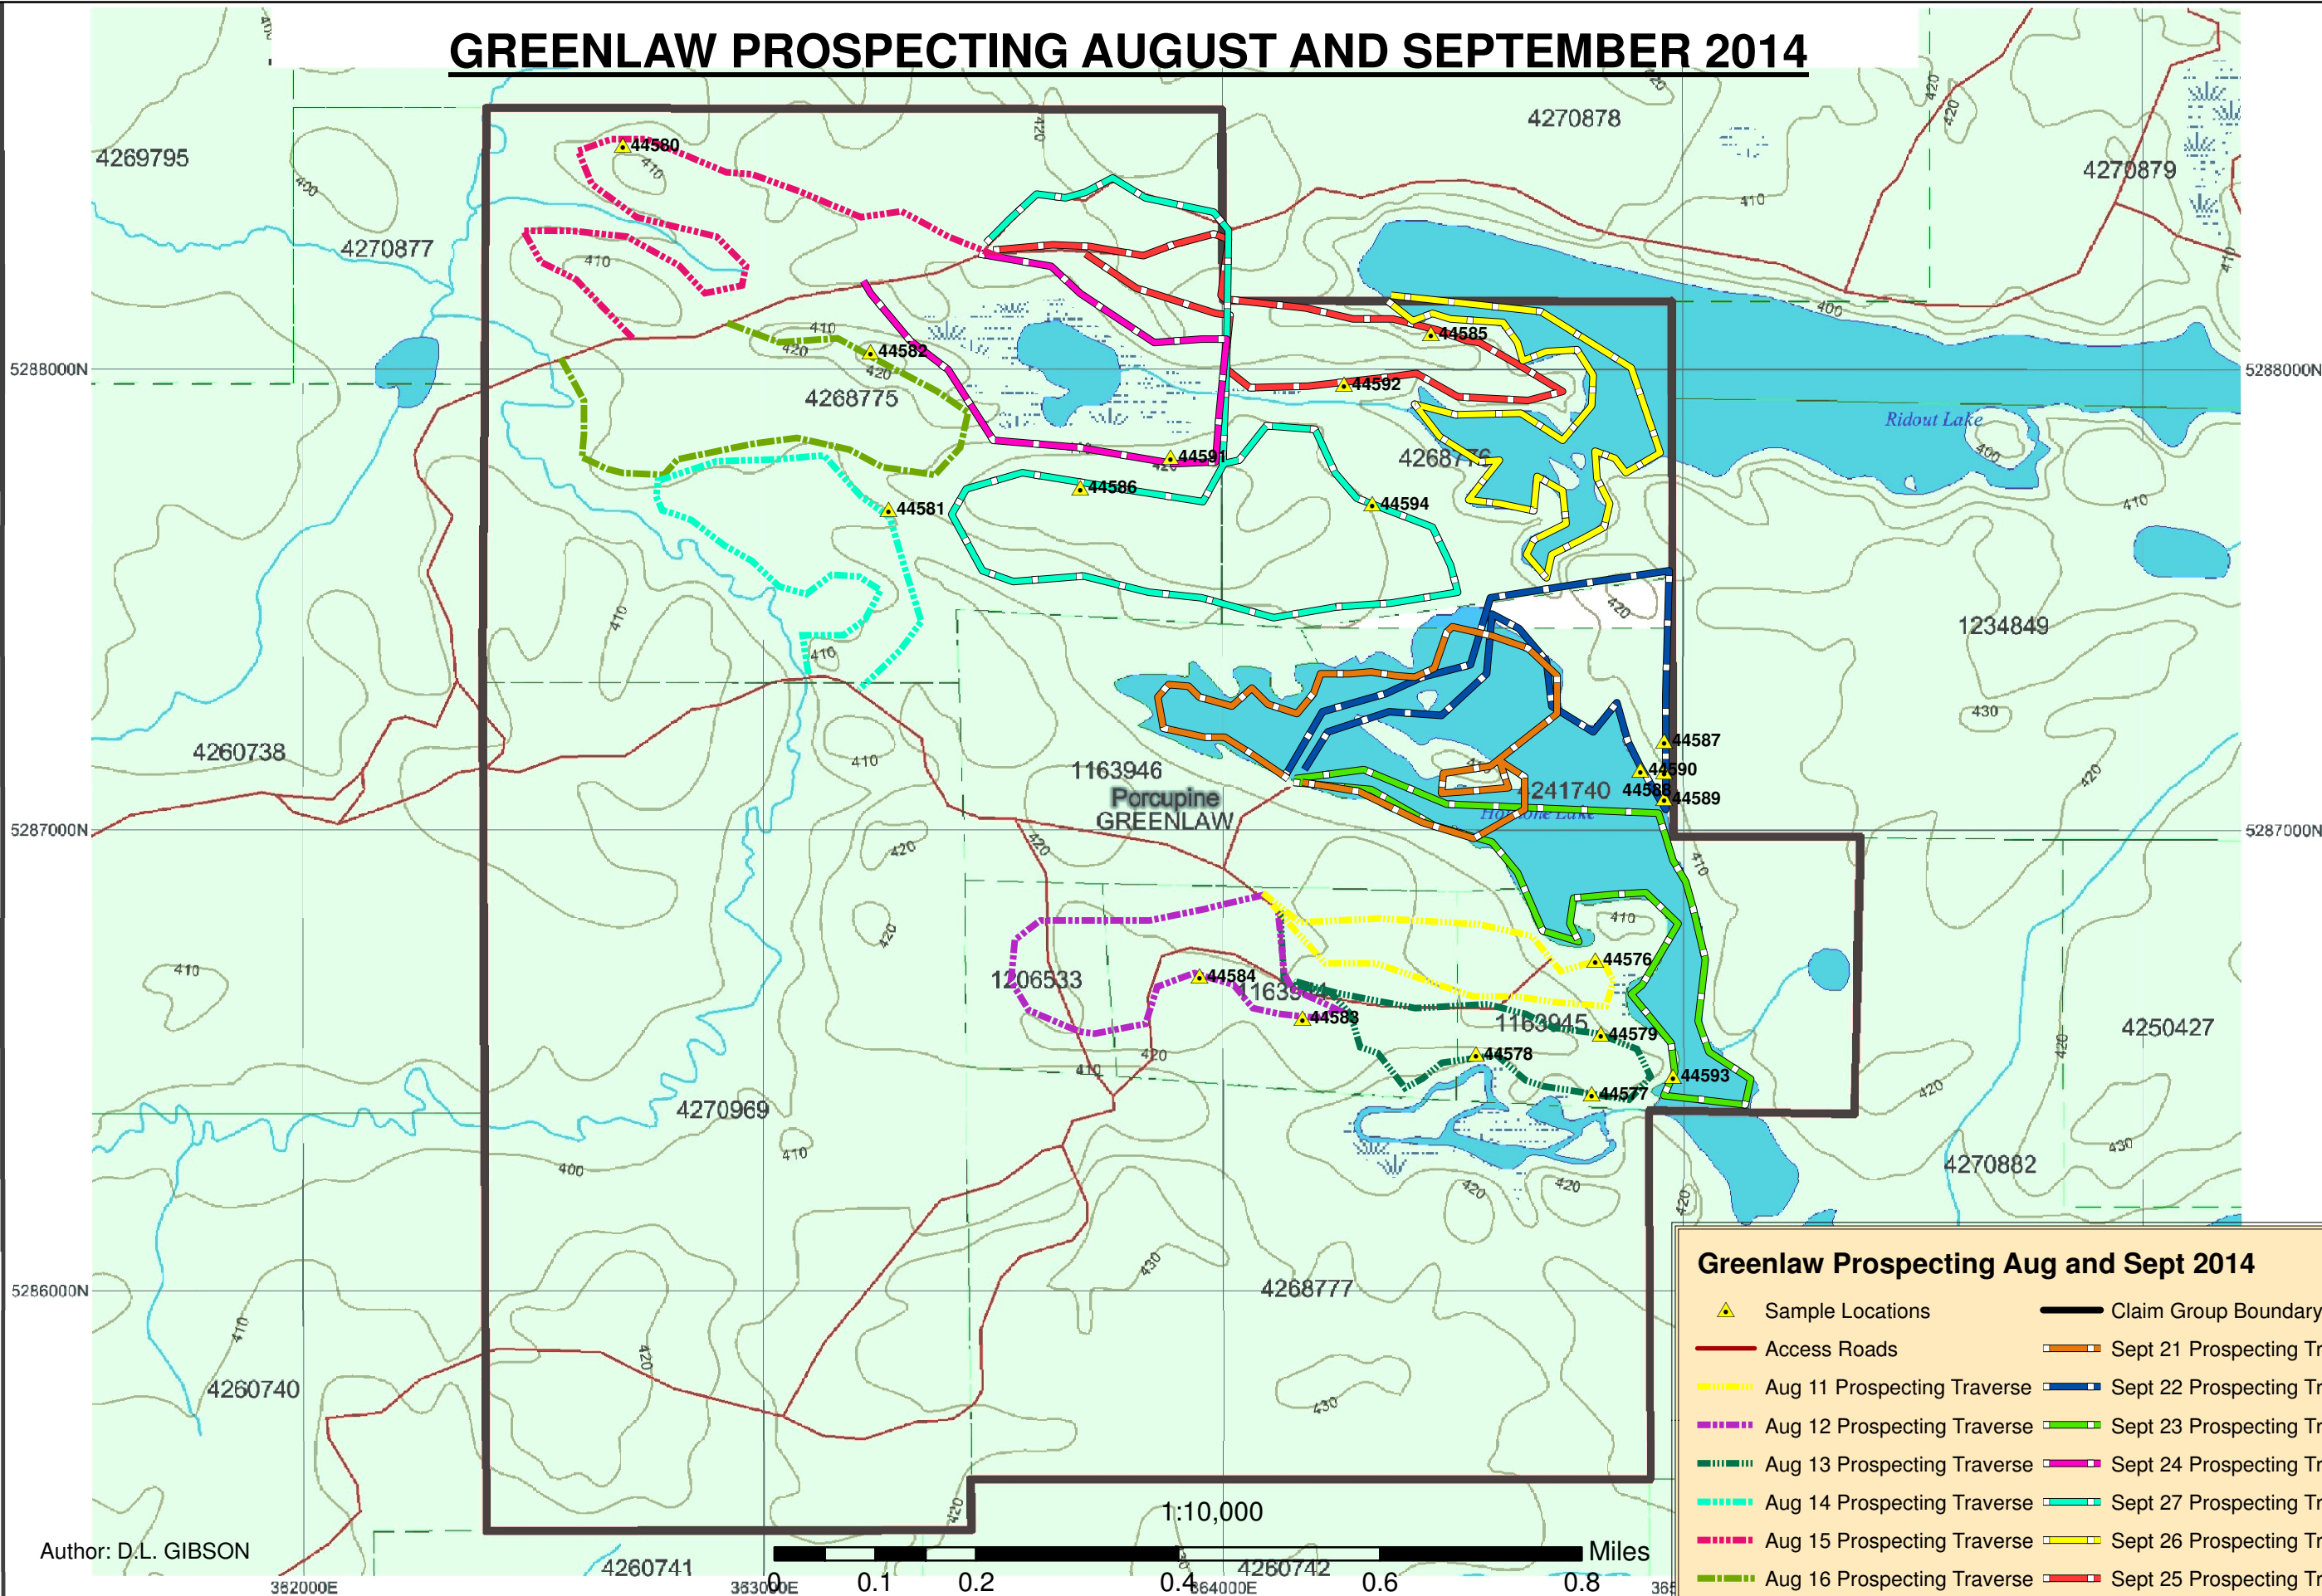

GREENLAW PROSPECTING AUGUST AND SEPTEMBER 2014

Greenlaw Prospecting Aug and Sept 2014

Sample Locations	Claim Group Boundary
Access Roads	Sept 21 Prospecting Traverse
Aug 11 Prospecting Traverse	Sept 22 Prospecting Traverse
Aug 12 Prospecting Traverse	Sept 23 Prospecting Traverse
Aug 13 Prospecting Traverse	Sept 24 Prospecting Traverse
Aug 14 Prospecting Traverse	Sept 27 Prospecting Traverse
Aug 15 Prospecting Traverse	Sept 26 Prospecting Traverse
Aug 16 Prospecting Traverse	Sept 25 Prospecting Traverse

Author: D.L. GIBSON

UTM Zone 17
1000m grid