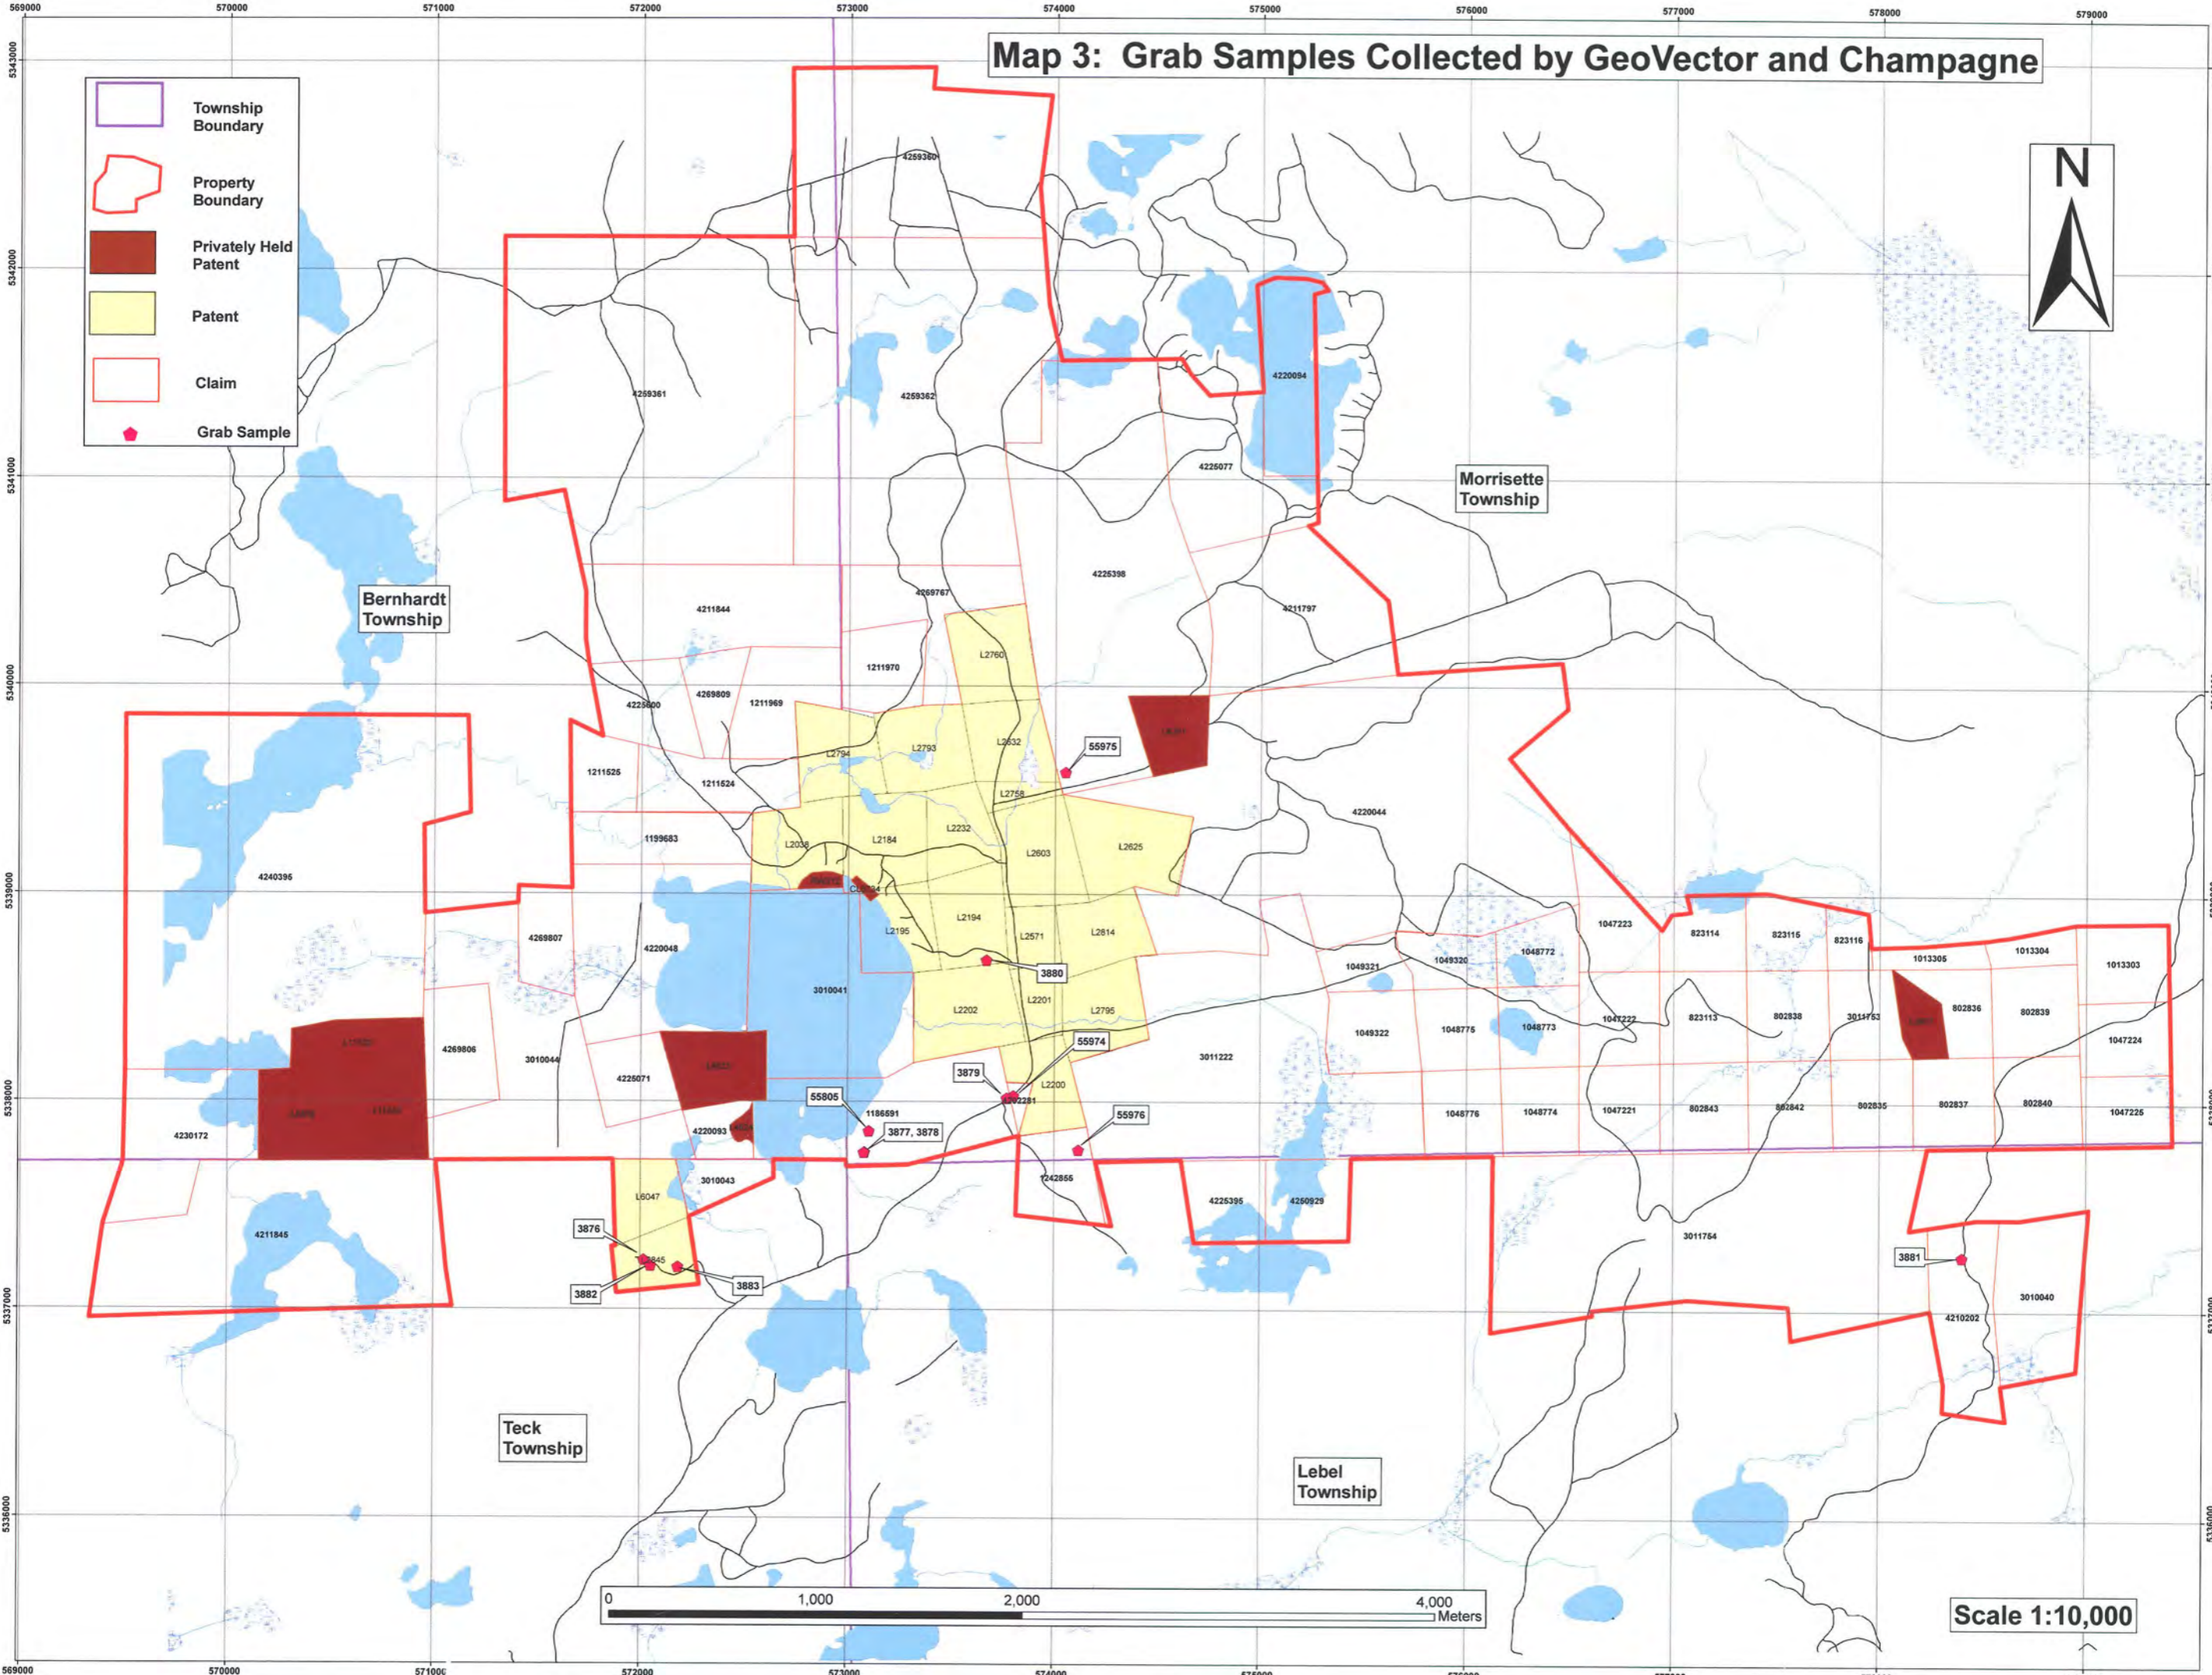

Map 1: Claims and Patents Comprising the Goodfish Kirana Property

- Township Boundary
- Property Boundary
- Privately Held Patent
- Patent
- Claim

Scale 1:10,000

Map 2: Historical Drill Holes on the Goodfish Kirana Property

- Township Boundary
- Property Boundary
- Privately Held Patent
- Patent
- Claim

Scale 1:10,000

Map 3: Grab Samples Collected by GeoVector and Champagne

Scale 1:10,000