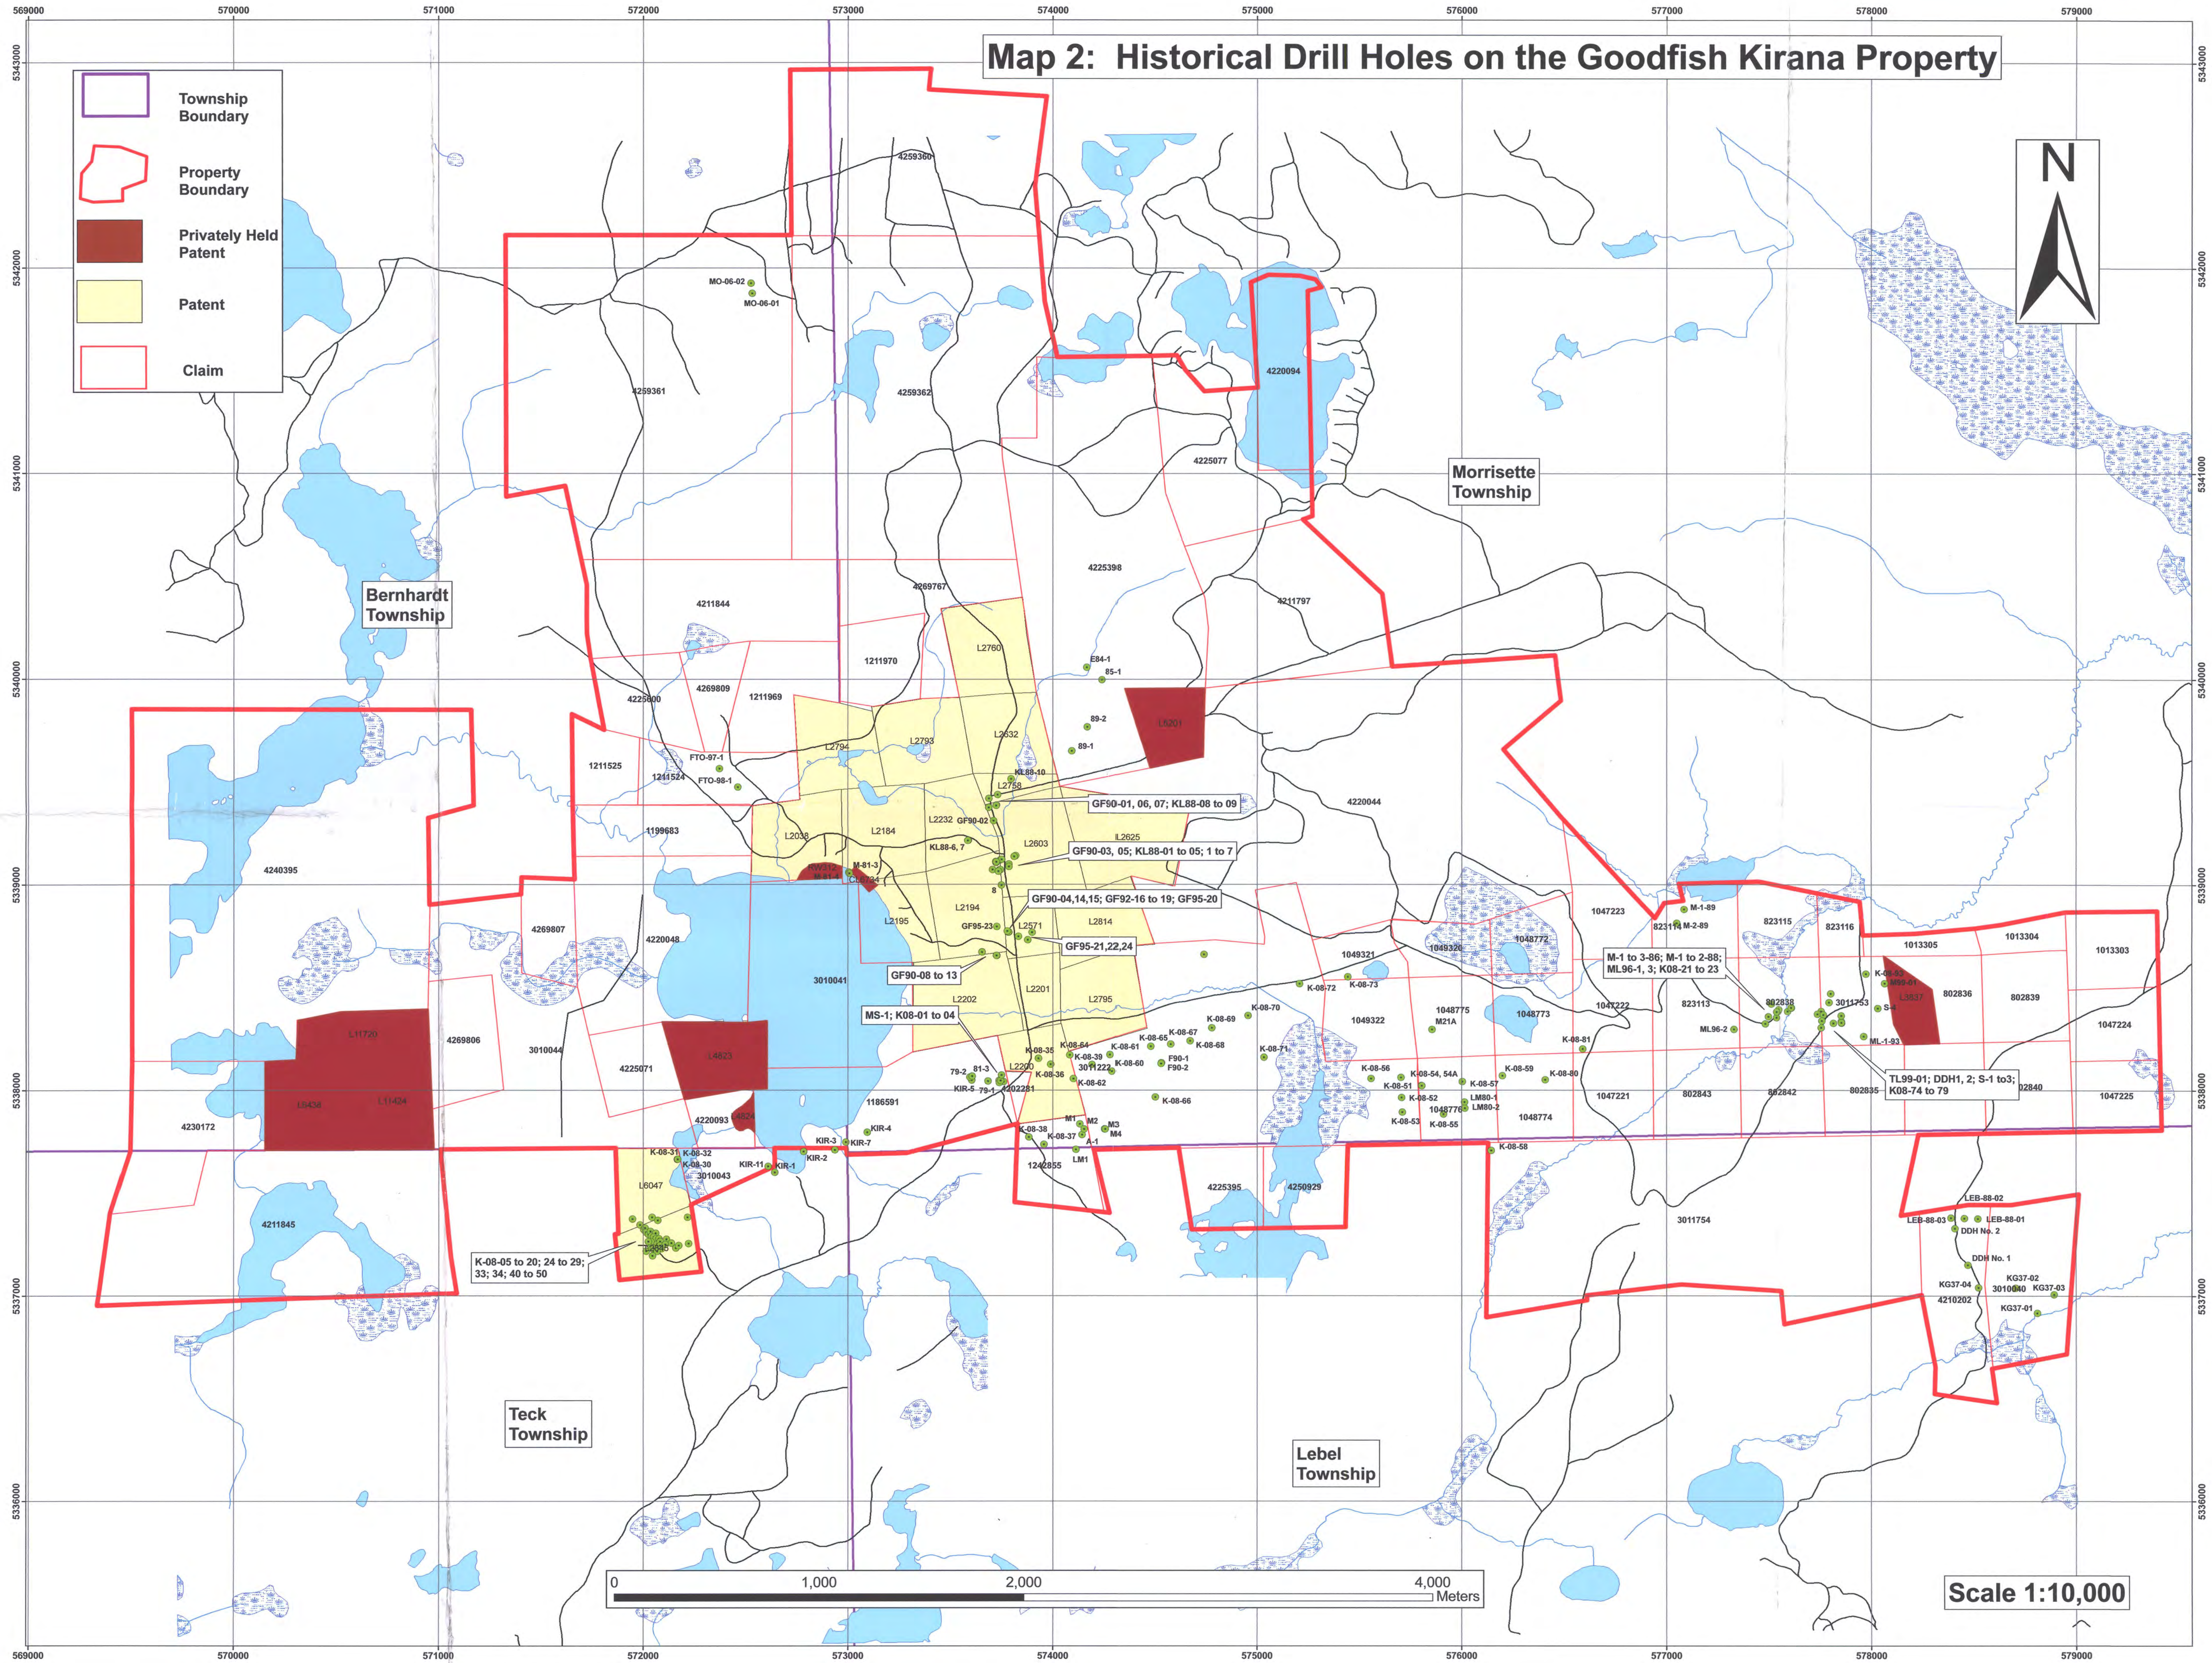

Map 1: Claims and Patents Comprising the Goodfish Kirana Property

- Township Boundary
- Property Boundary
- Privately Held Patent
- Patent
- Claim

Scale 1:10,000

Map 2: Historical Drill Holes on the Goodfish Kirana Property

- Township Boundary
- Property Boundary
- Privately Held Patent
- Patent
- Claim

Scale 1:10,000

Map 3: Grab Samples Collected by GeoVector and Champagne

Scale 1:10,000