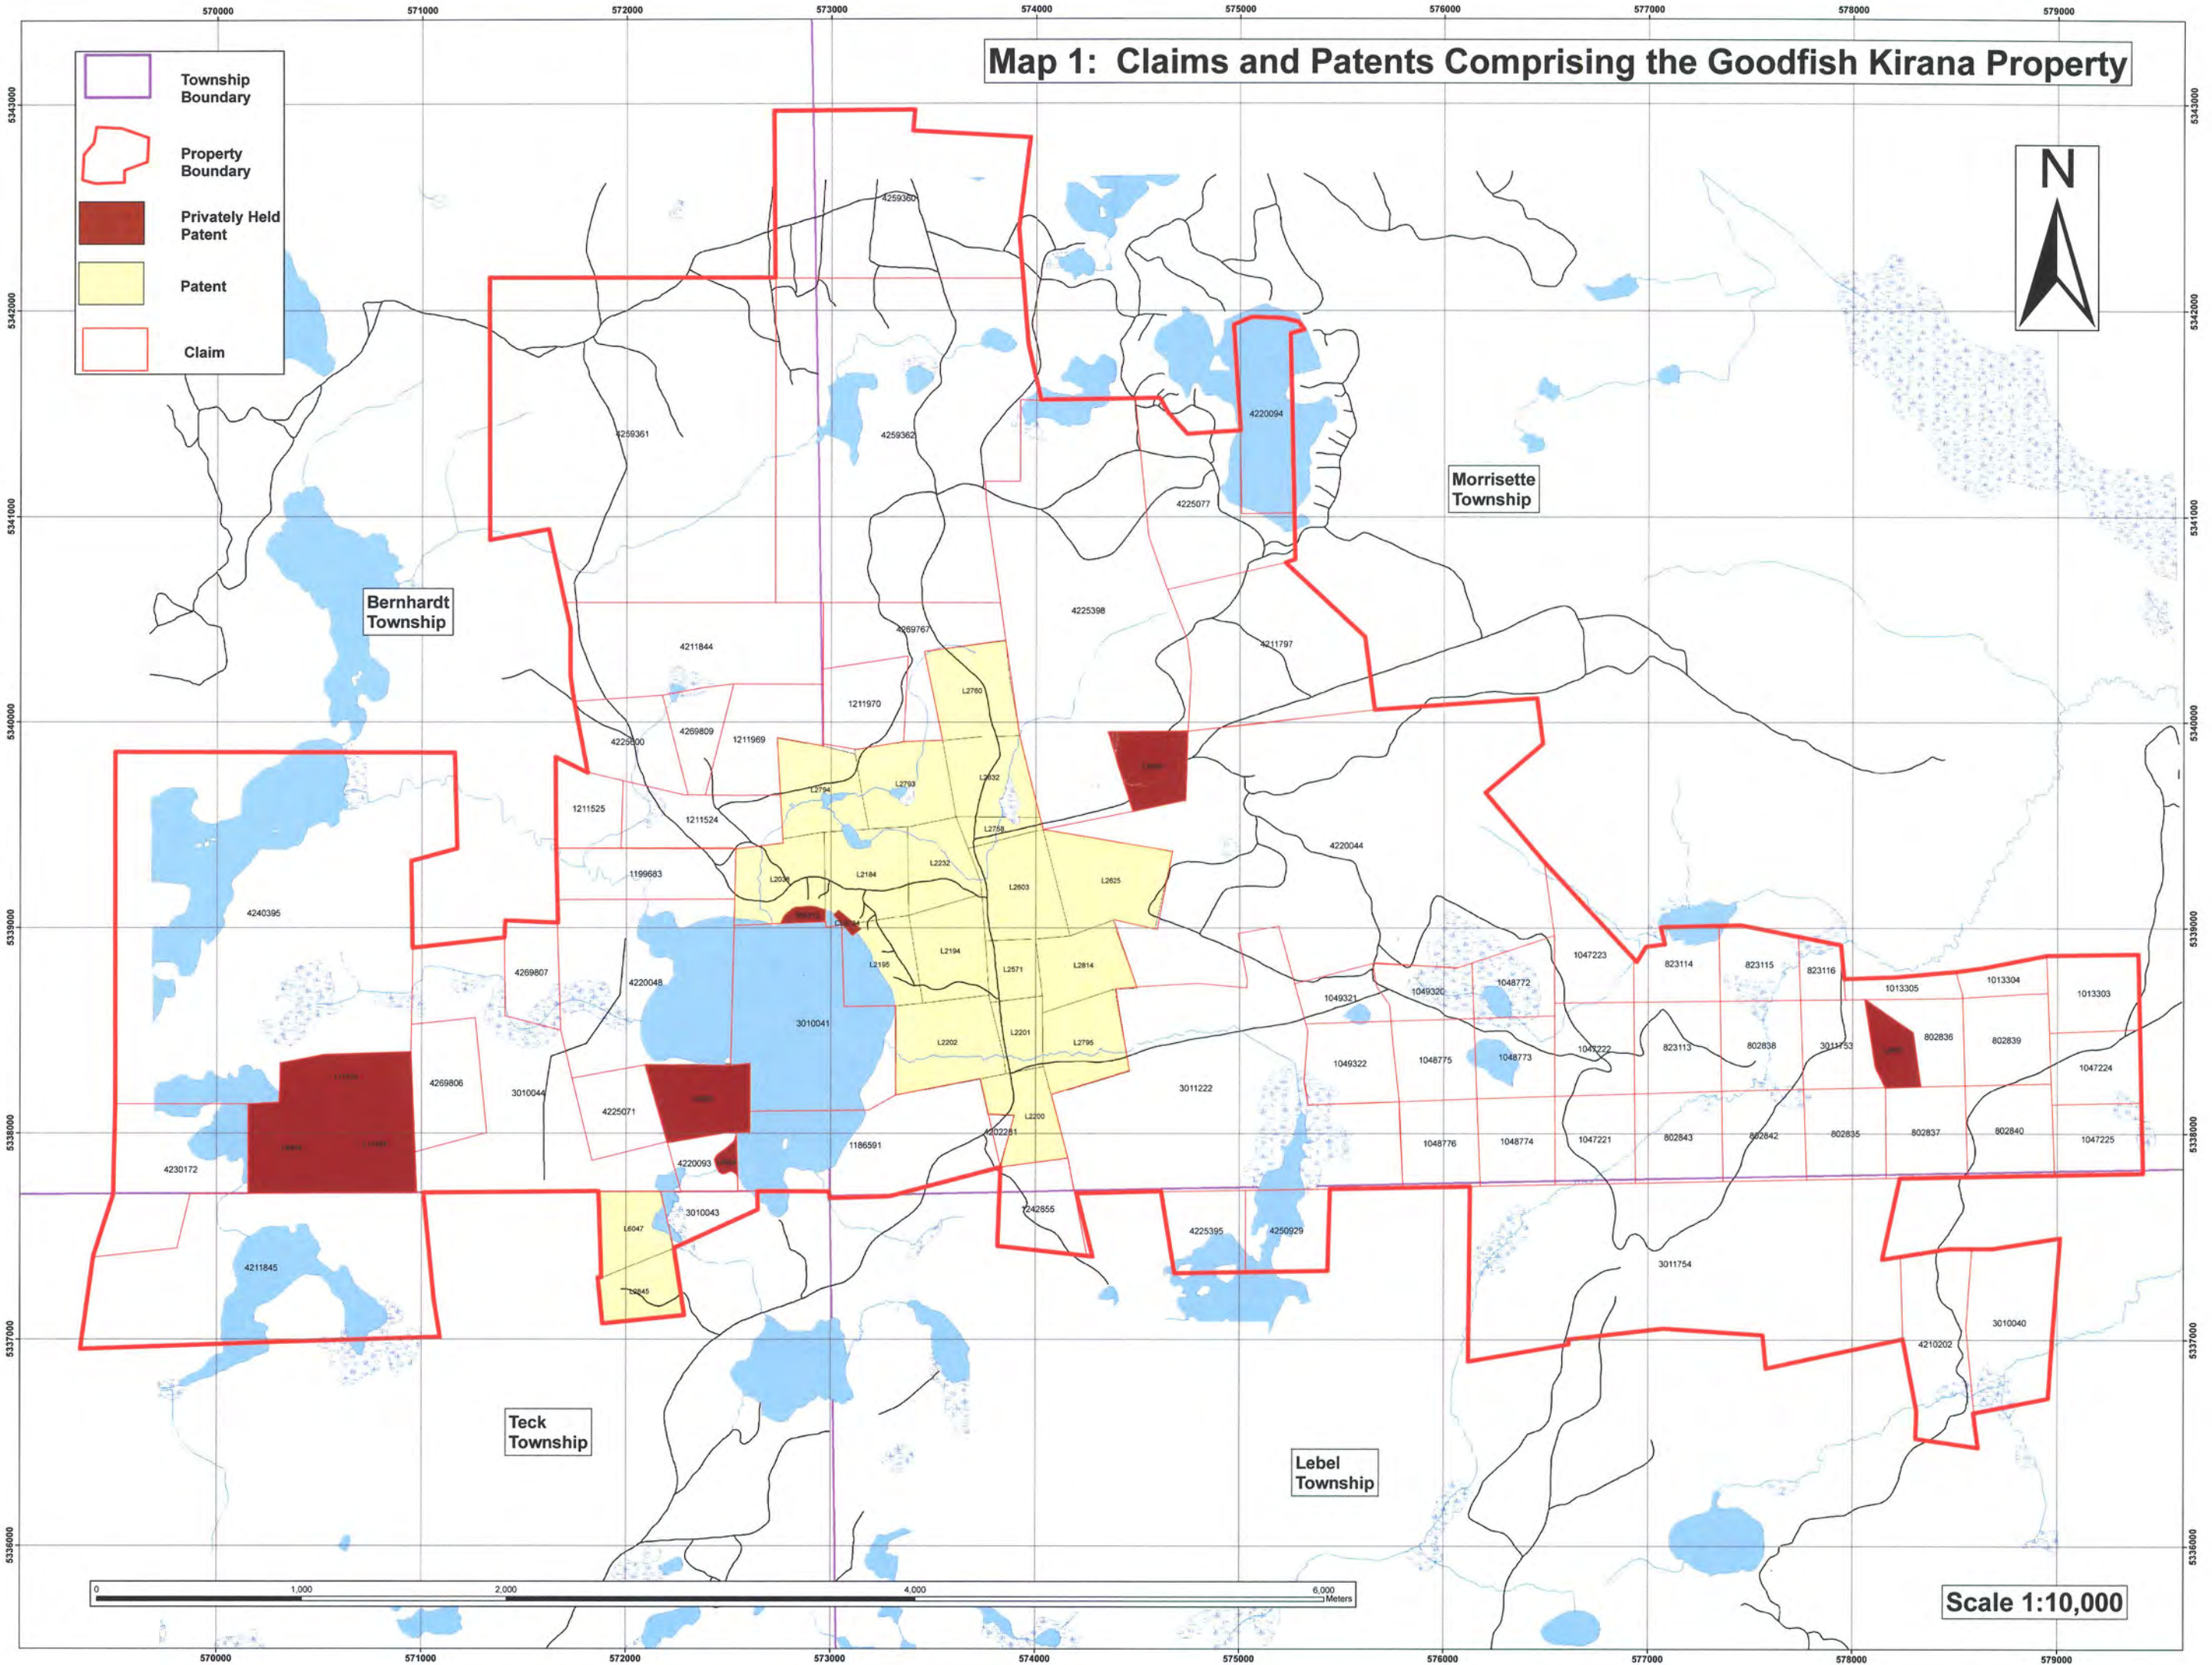

Map 1: Claims and Patents Comprising the Goodfish Kirana Property

- Township Boundary
- Property Boundary
- Privately Held Patent
- Patent
- Claim

Scale 1:10,000

Map 2: Historical Drill Holes on the Goodfish Kirana Property

- Township Boundary
- Property Boundary
- Privately Held Patent
- Patent
- Claim

Scale 1:10,000

Map 3: Grab Samples Collected by GeoVector and Champagne

Scale 1:10,000