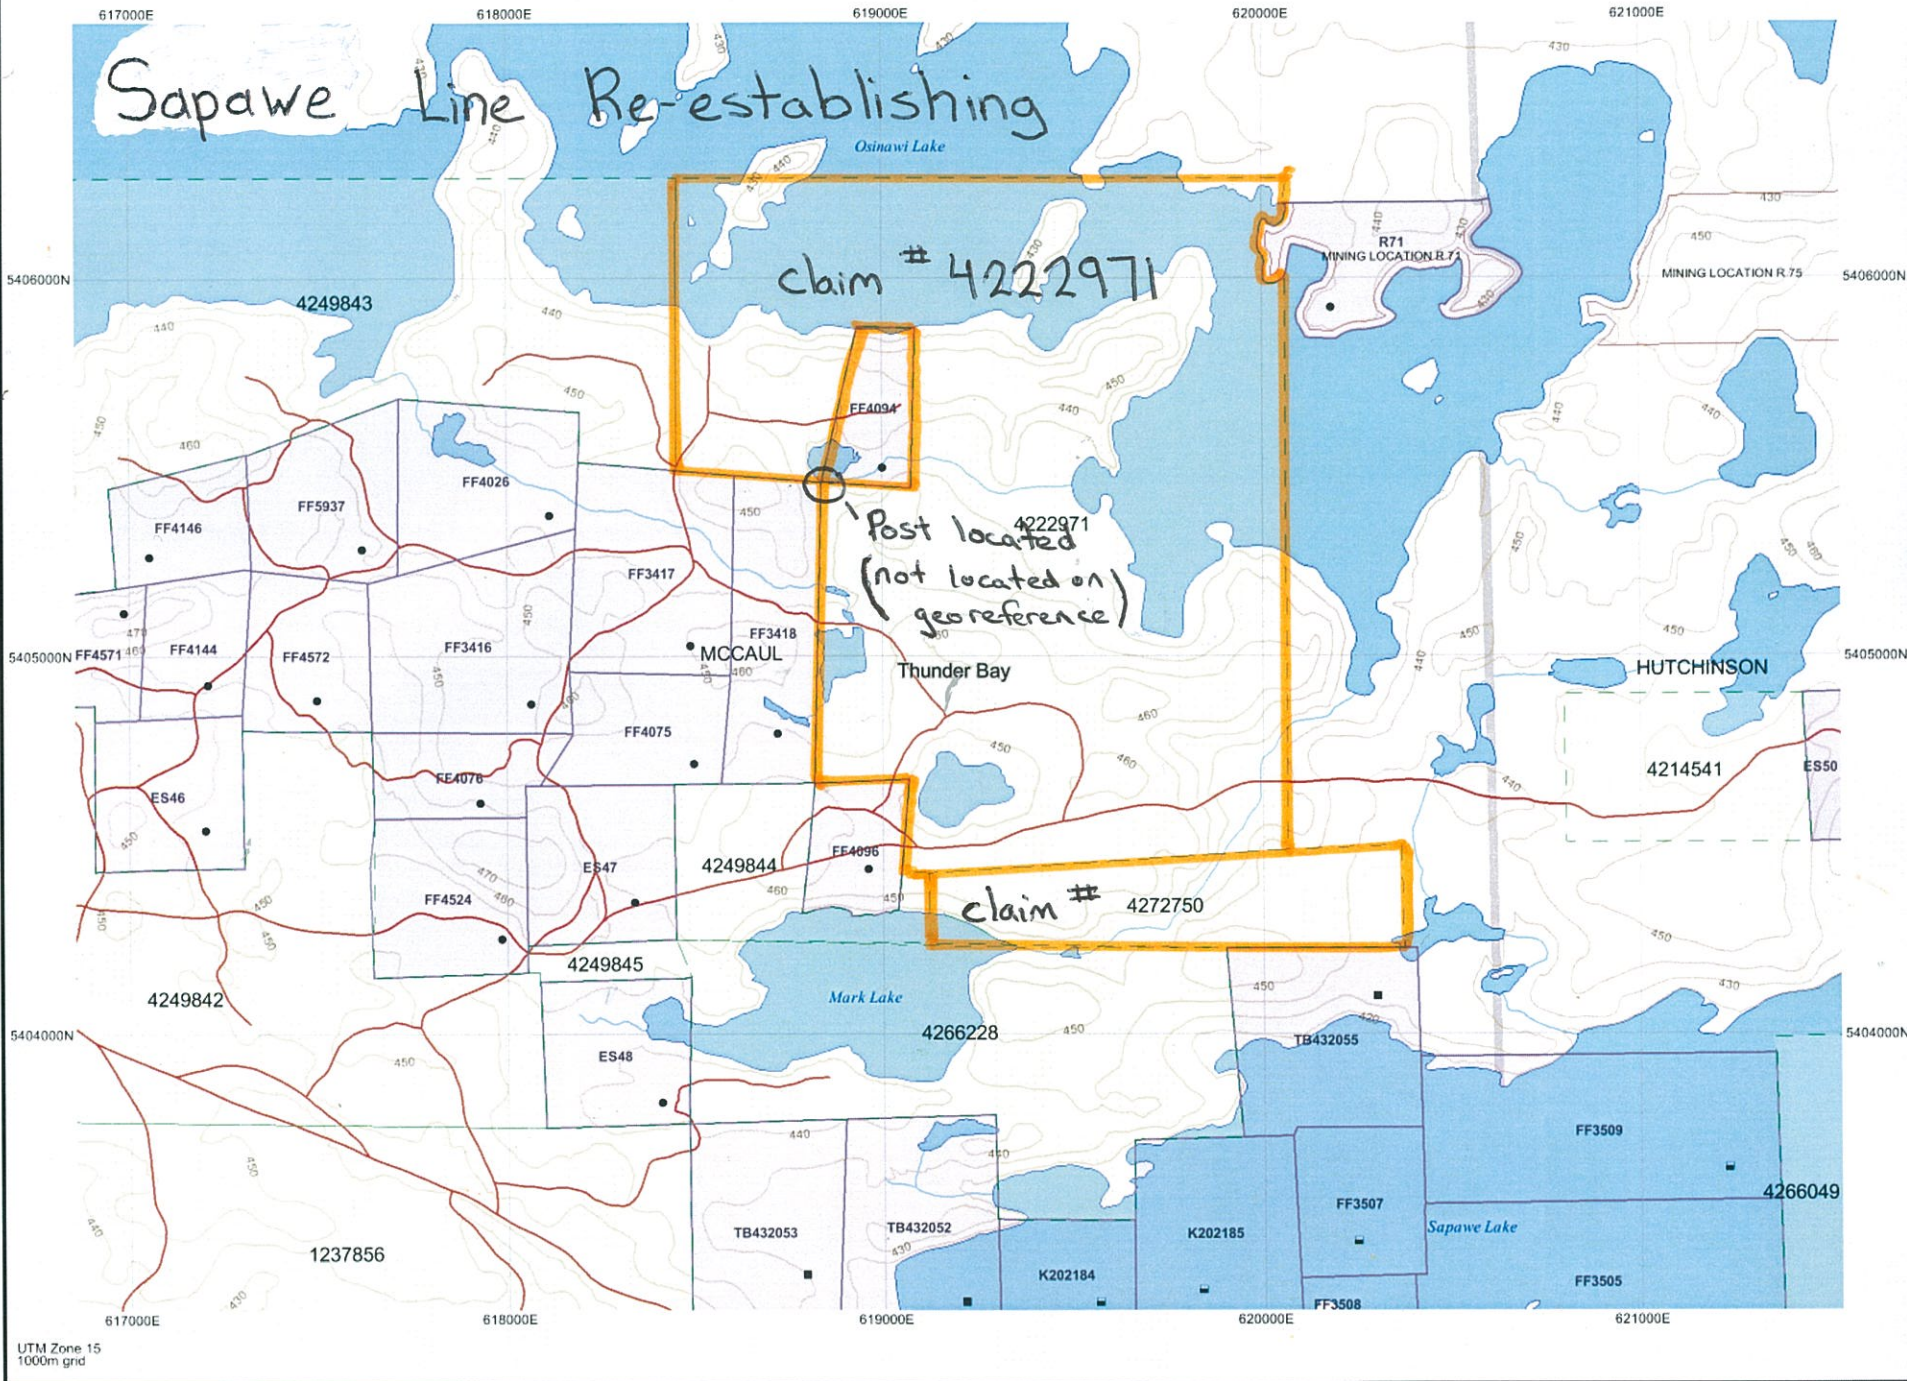

Sapawe Line Re-establishing

claim # 4222971

Post located
(not located on
georeference)

claim # 4272750