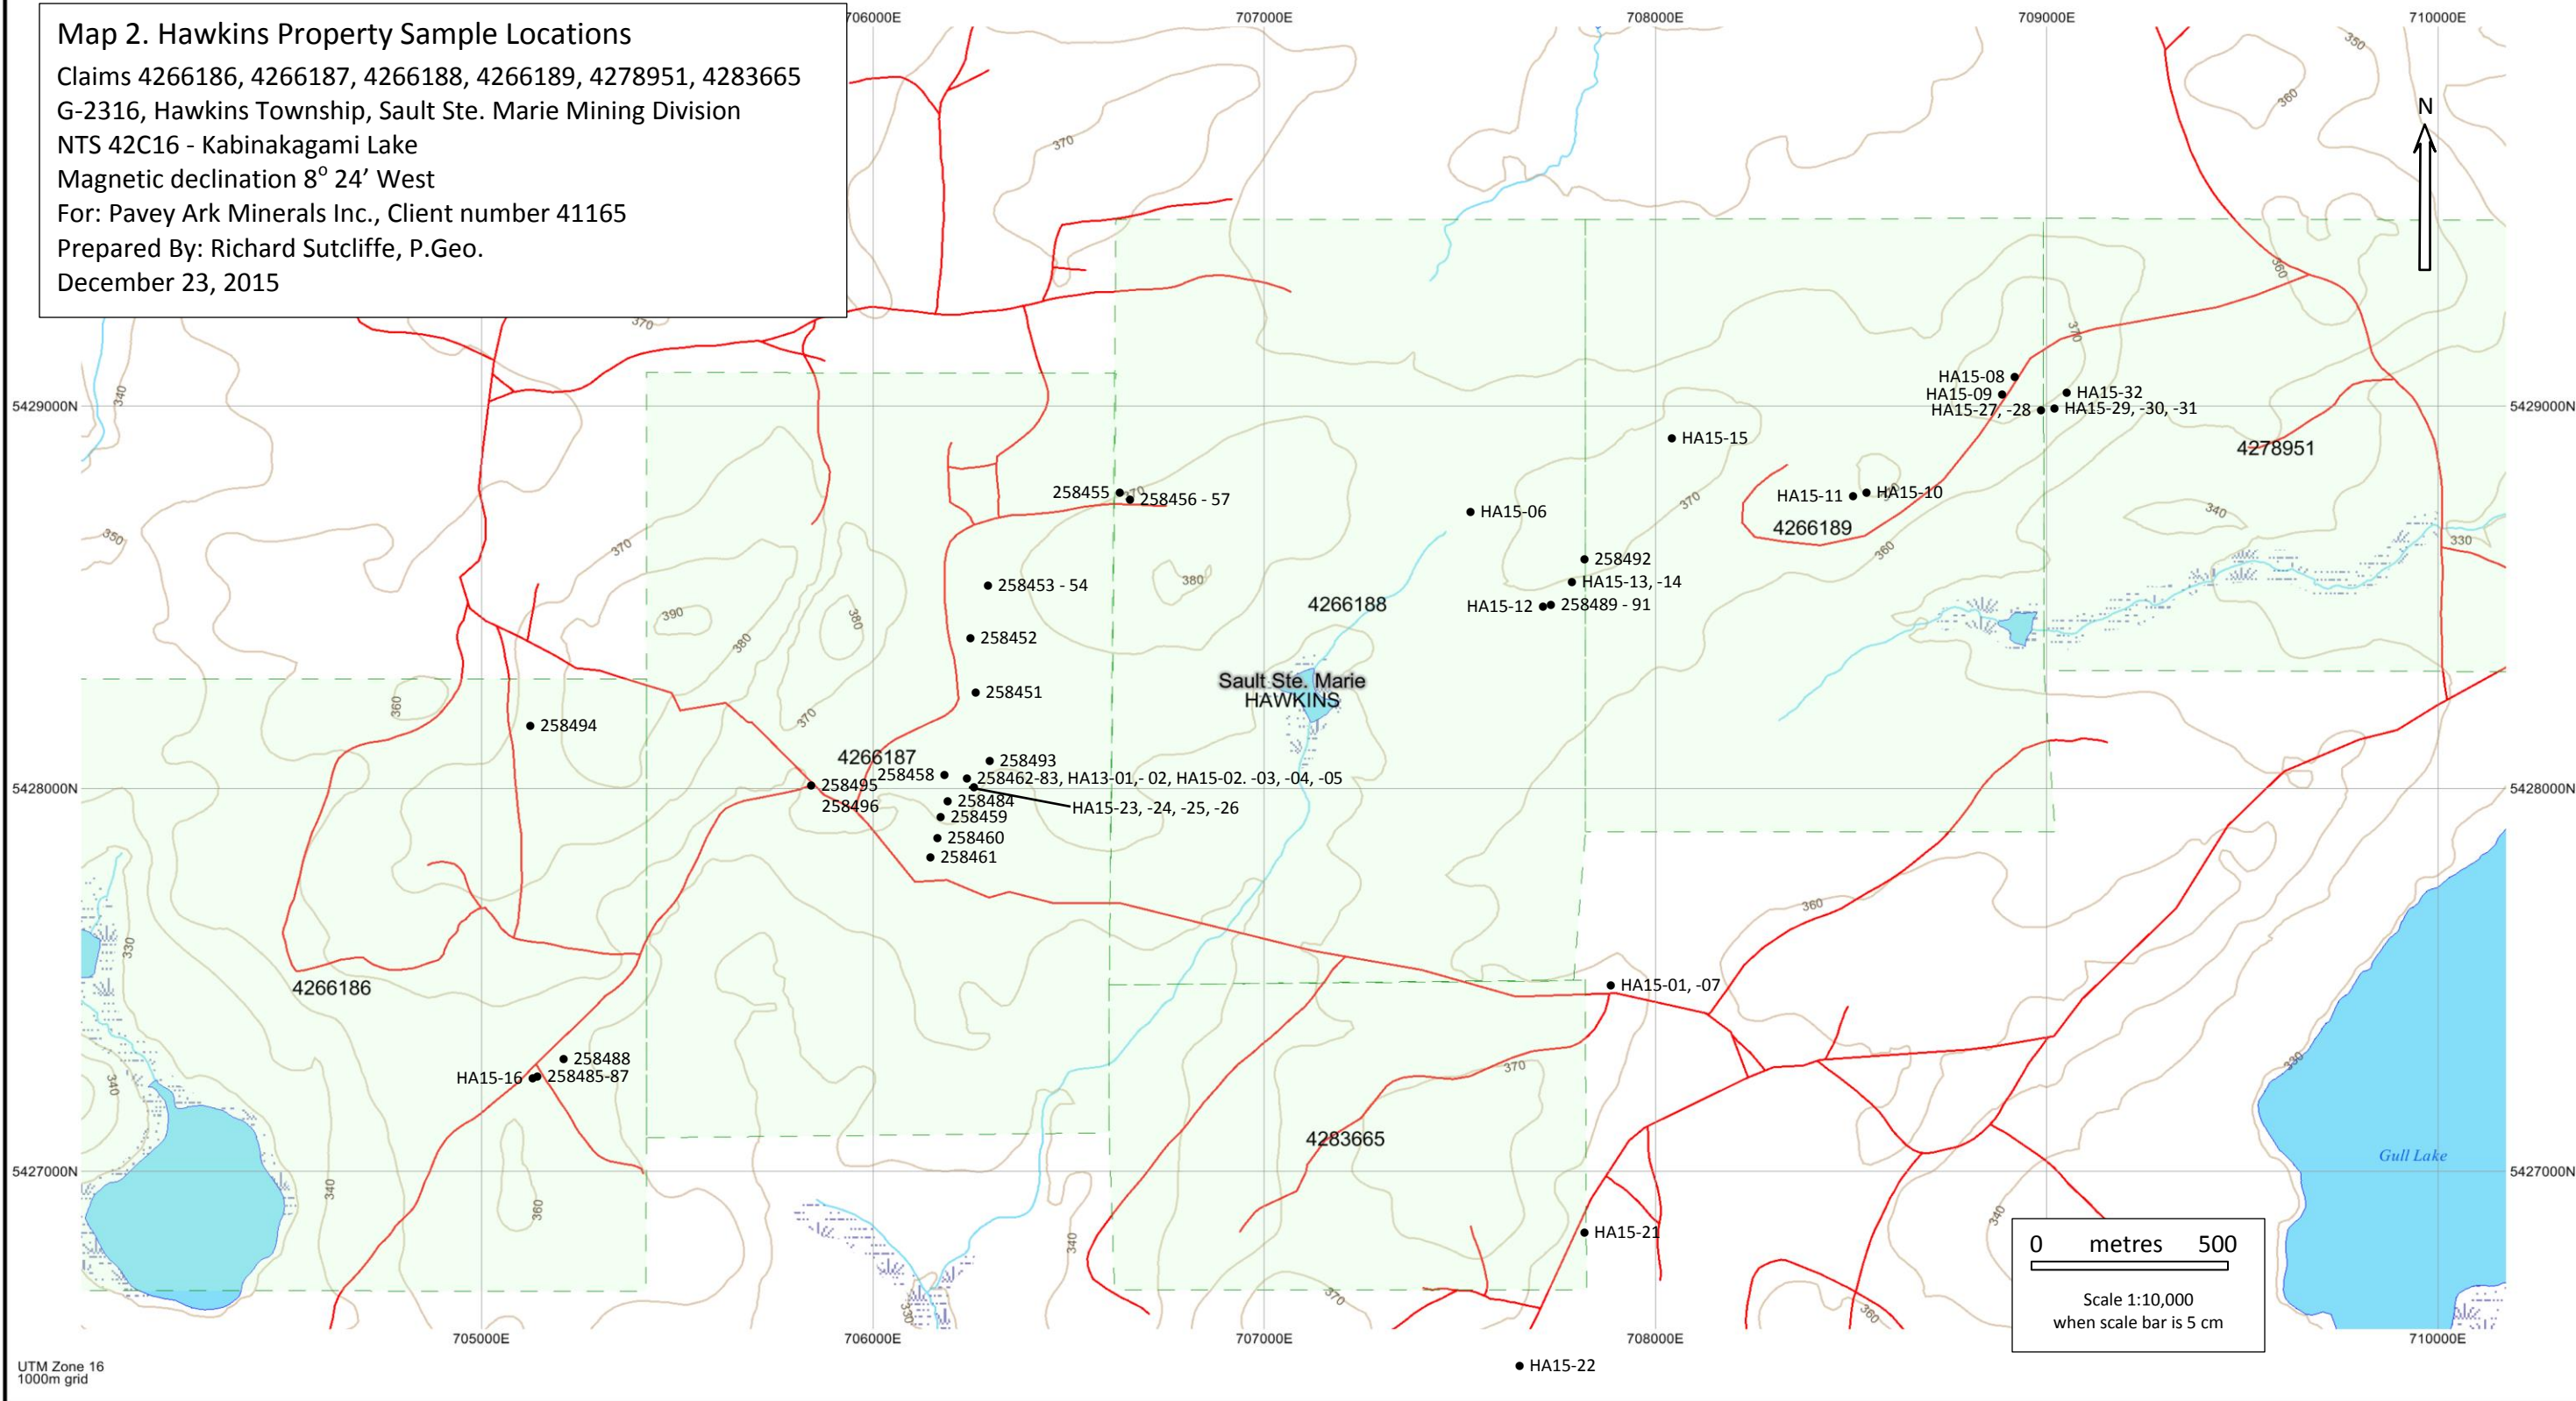

Map 2. Hawkins Property Sample Locations

Claims 4266186, 4266187, 4266188, 4266189, 4278951, 4283665

G-2316, Hawkins Township, Sault Ste. Marie Mining Division

NTS 42C16 - Kabinakagami Lake

Magnetic declination 8° 24' West

For: Pavey Ark Minerals Inc., Client number 41165

Prepared By: Richard Sutcliffe, P.Geo.

December 23, 2015

UTM Zone 16
1000m grid