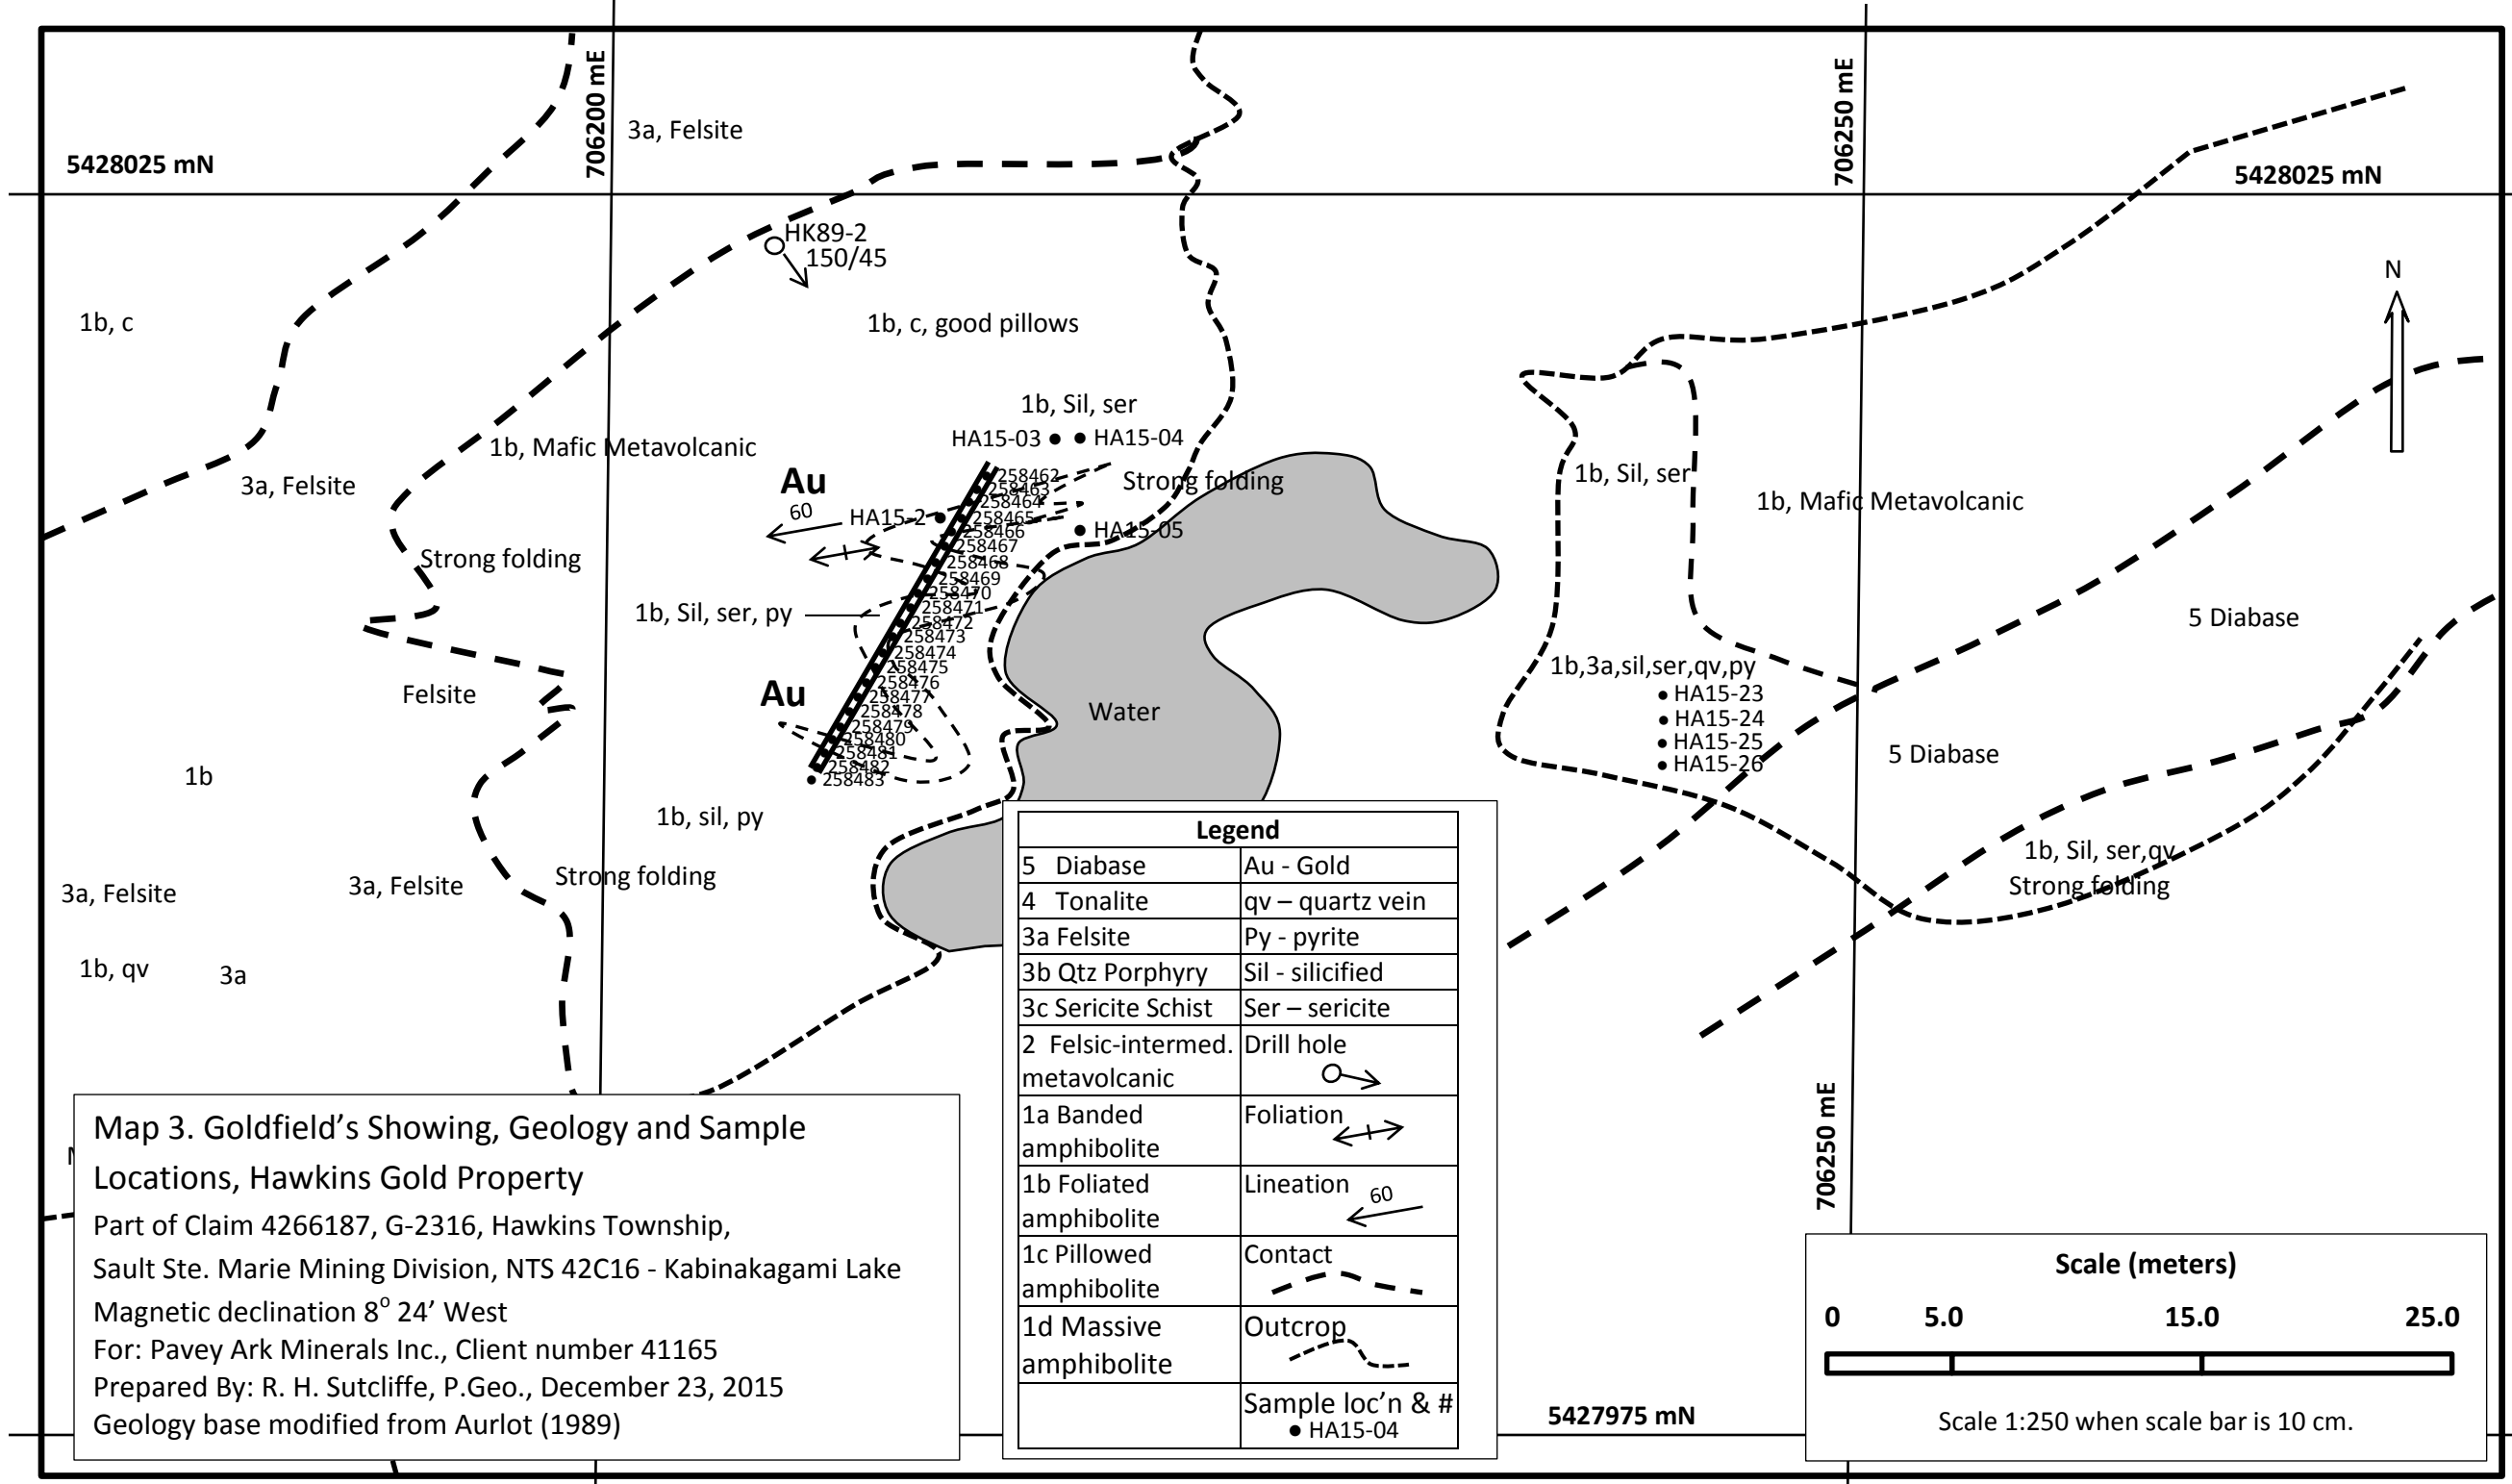

Map 3. Goldfield's Showing, Geology and Sample Locations, Hawkins Gold Property

Map 3. Goldfield's Showing, Geology and Sample Locations, Hawkins Gold Property
 Part of Claim 4266187, G-2316, Hawkins Township,
 Sault Ste. Marie Mining Division, NTS 42C16 - Kabinakagami Lake
 Magnetic declination 8° 24' West
 For: Pavey Ark Minerals Inc., Client number 41165
 Prepared By: R. H. Sutcliffe, P.Geo., December 23, 2015
 Geology base modified from Aurlot (1989)

Legend	
5 Diabase	Au - Gold
4 Tonalite	qv - quartz vein
3a Felsite	Py - pyrite
3b Qtz Porphyry	Sil - silicified
3c Sericite Schist	Ser - sericite
2 Felsic-intermed. metavolcanic	Drill hole
1a Banded amphibolite	Foliation
1b Foliated amphibolite	Lineation
1c Pillowed amphibolite	Contact
1d Massive amphibolite	Outcrop
	Sample loc'n & #
	● HA15-04