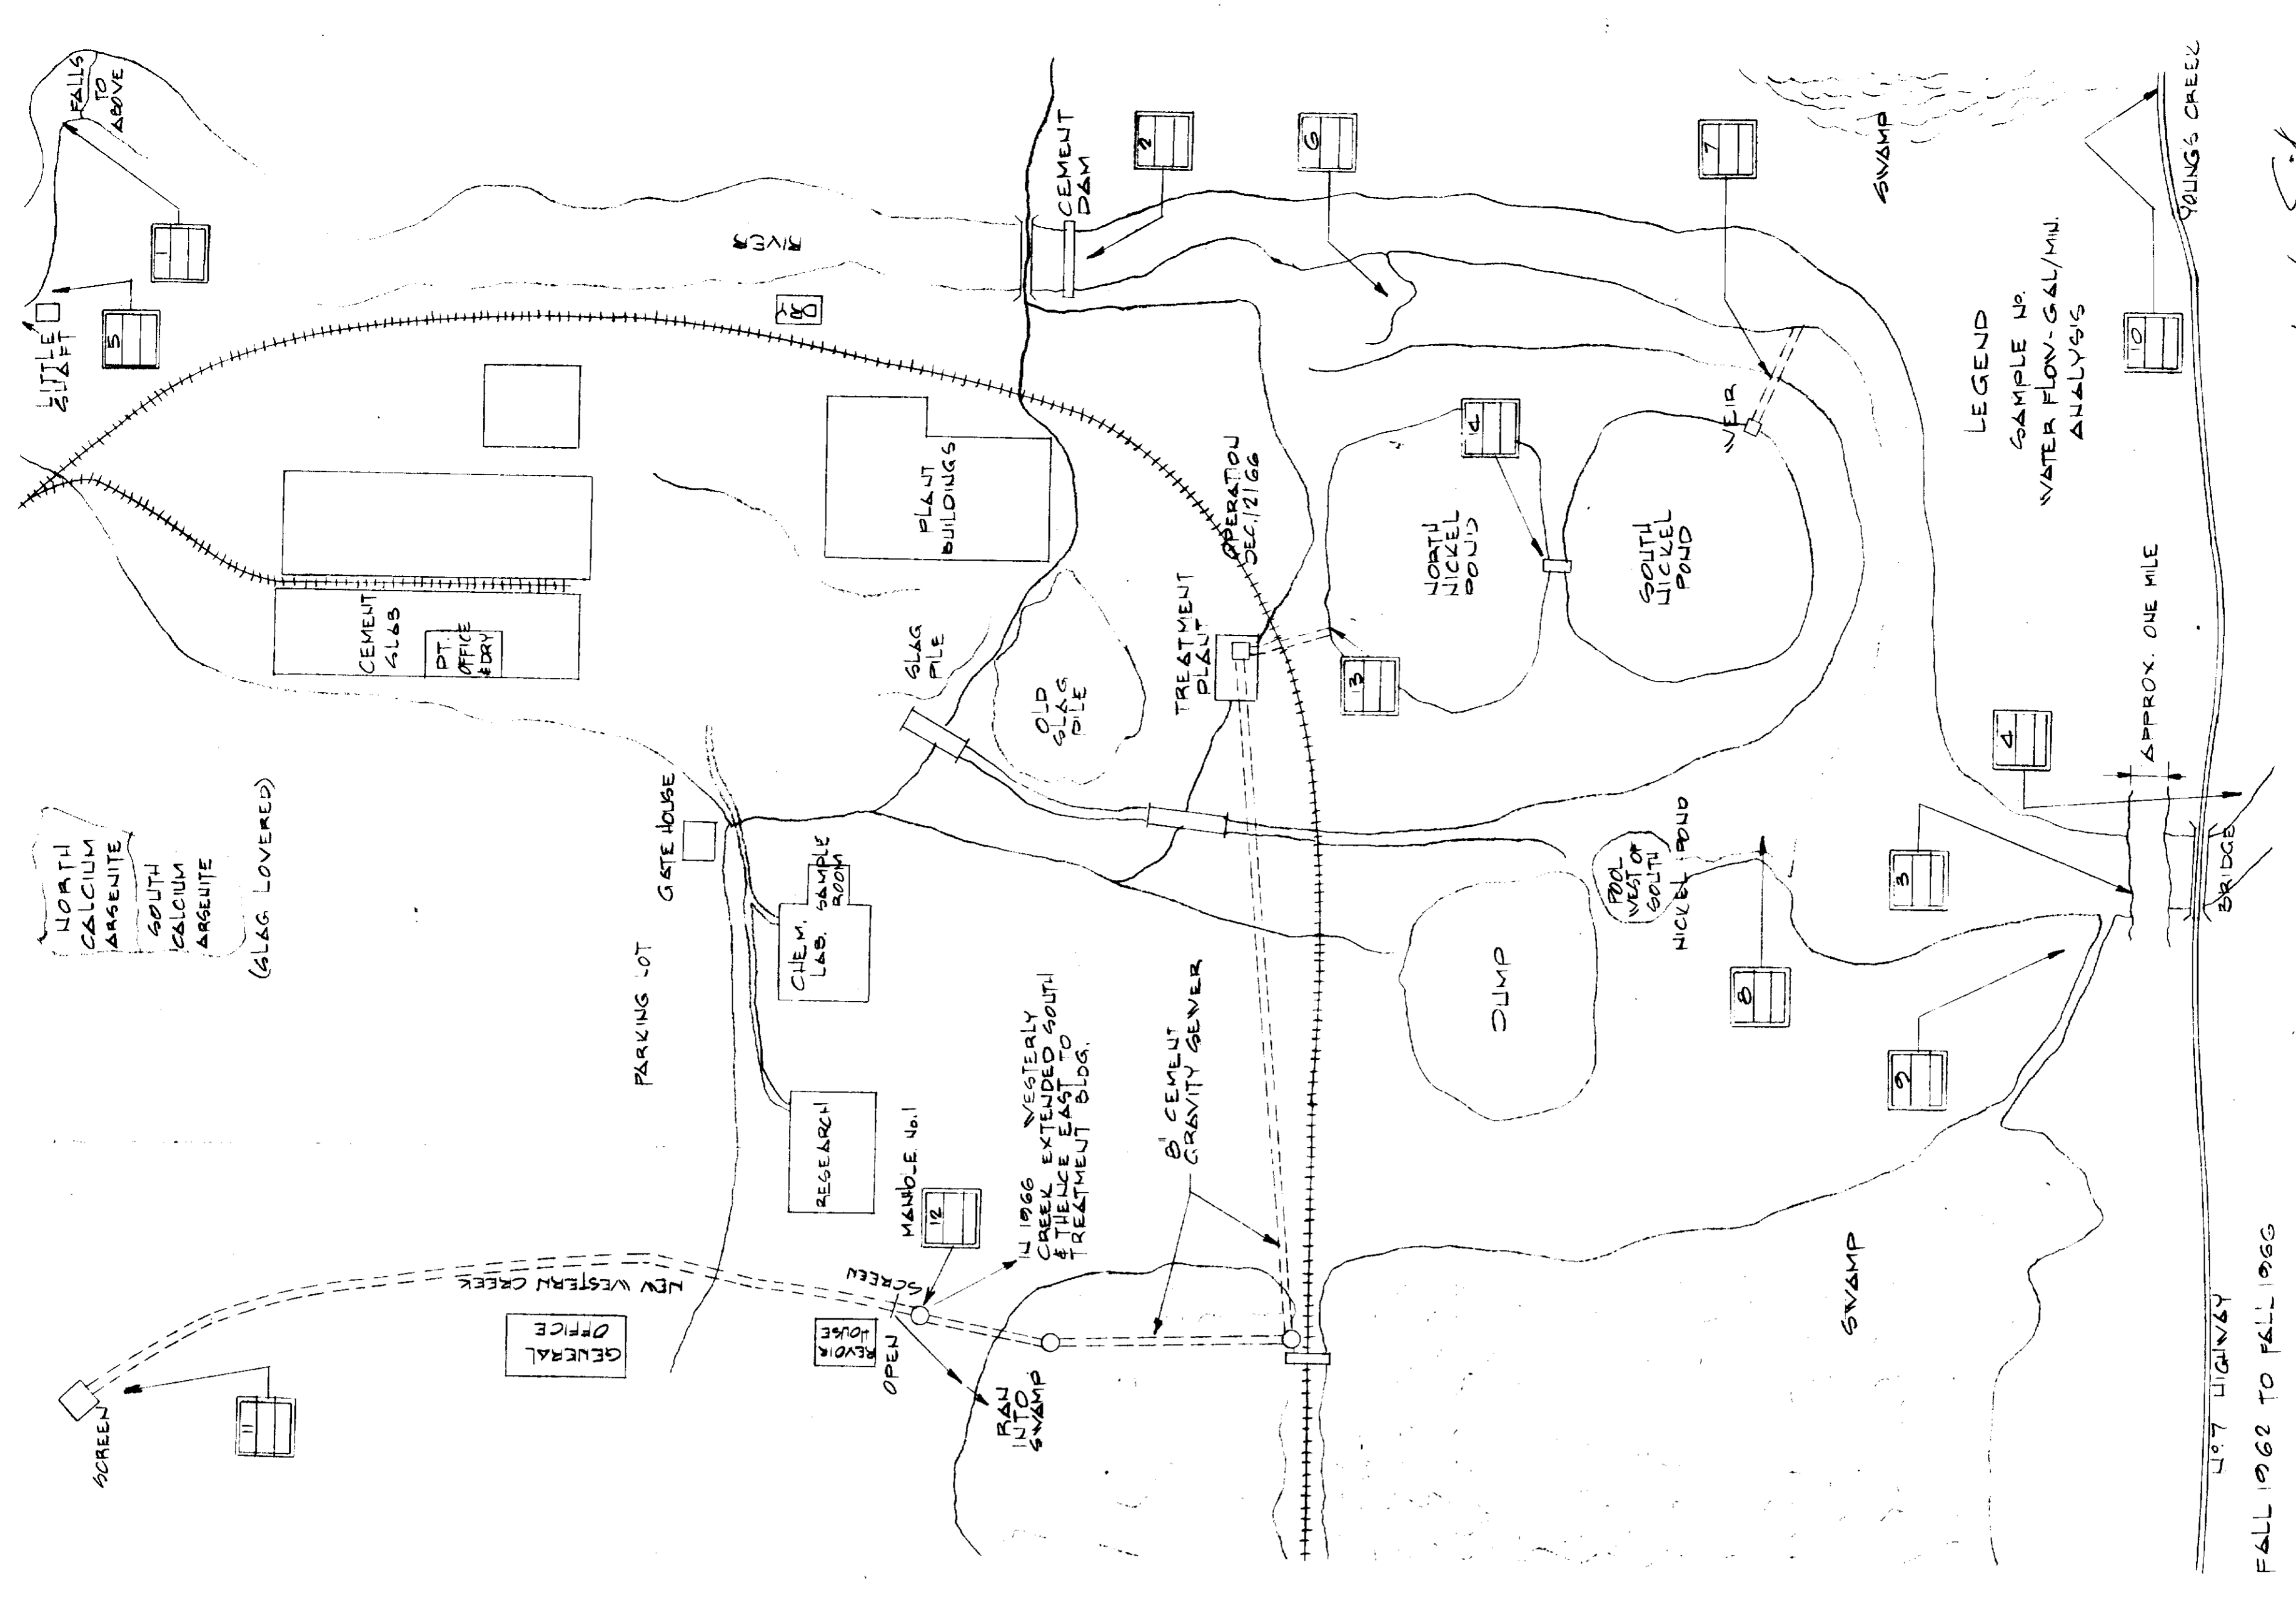

SEPT. 29/56

SOL-188

FALL 1958 TO FALL 1962

FALL 1962 TO FALL 1966

Deloro Mine Plant Site
Marmore Typ
Very important plan.
 63.4109