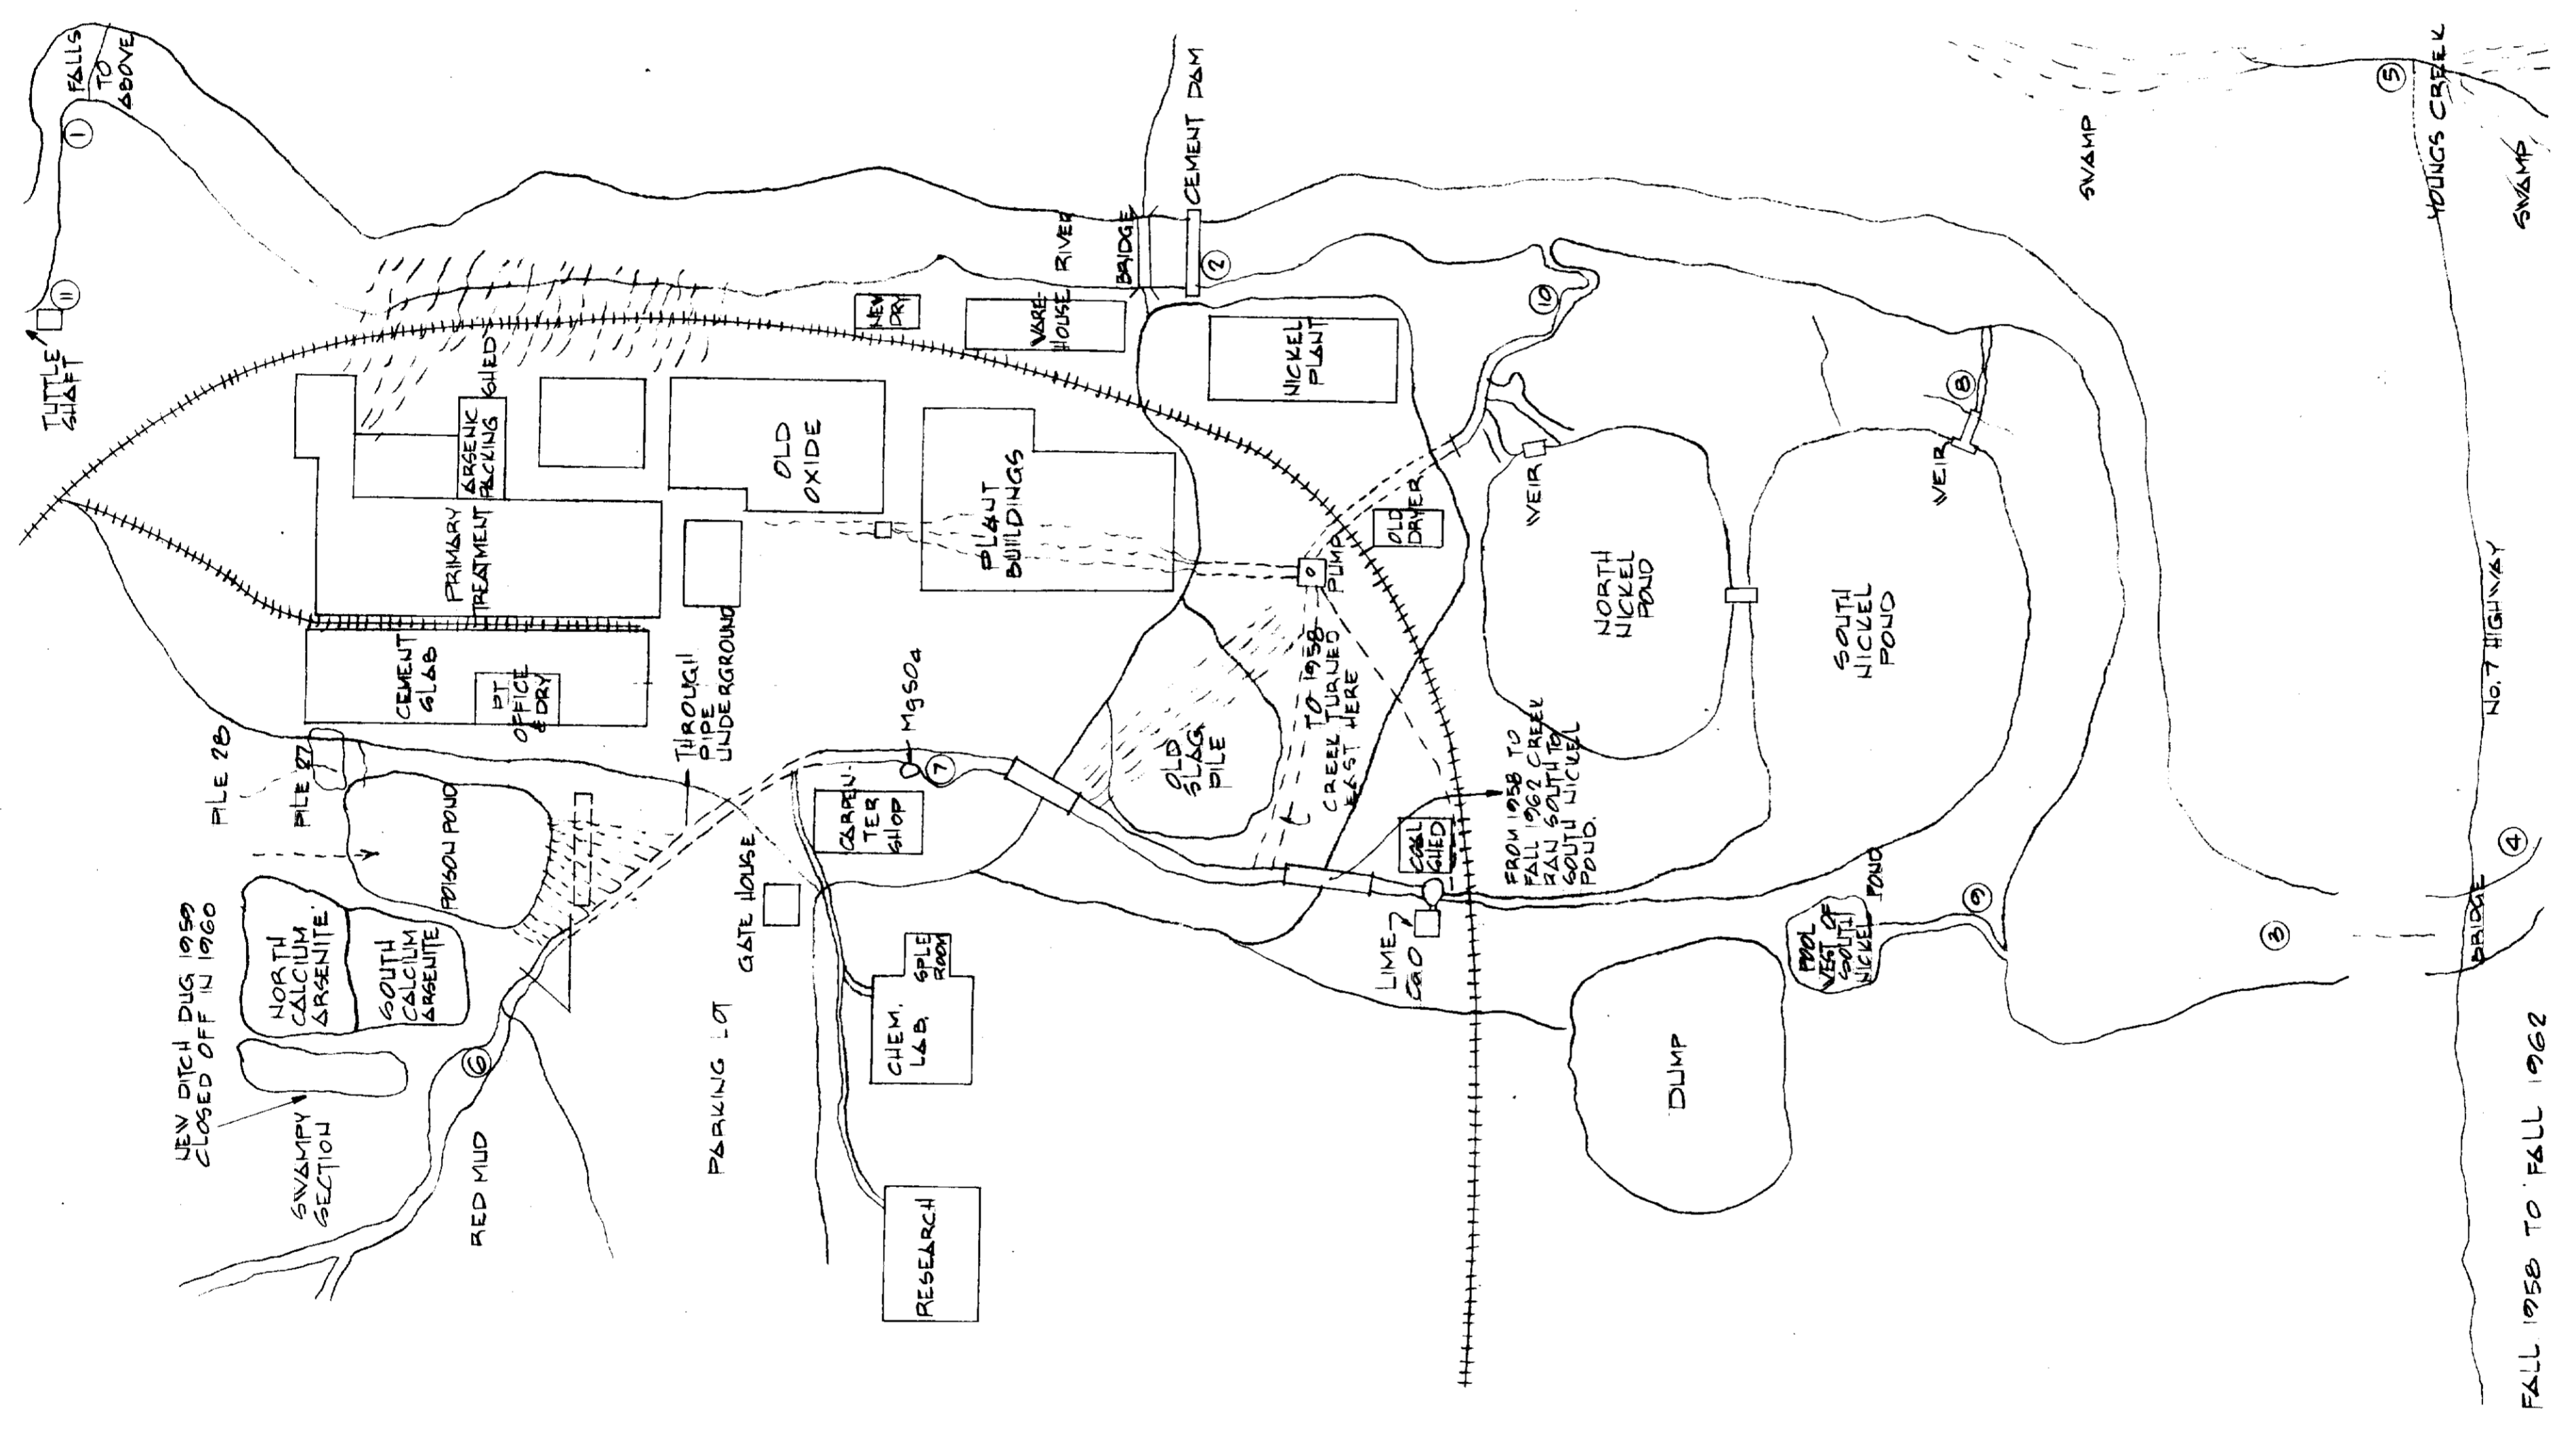

SEPT. 29/56

SOL-188

FALL 1958 TO FALL 1962

FALL 1962 TO FALL 1966

Deloro Mine Plant Site
Marmore Typ
Very important plan.
 63.4109