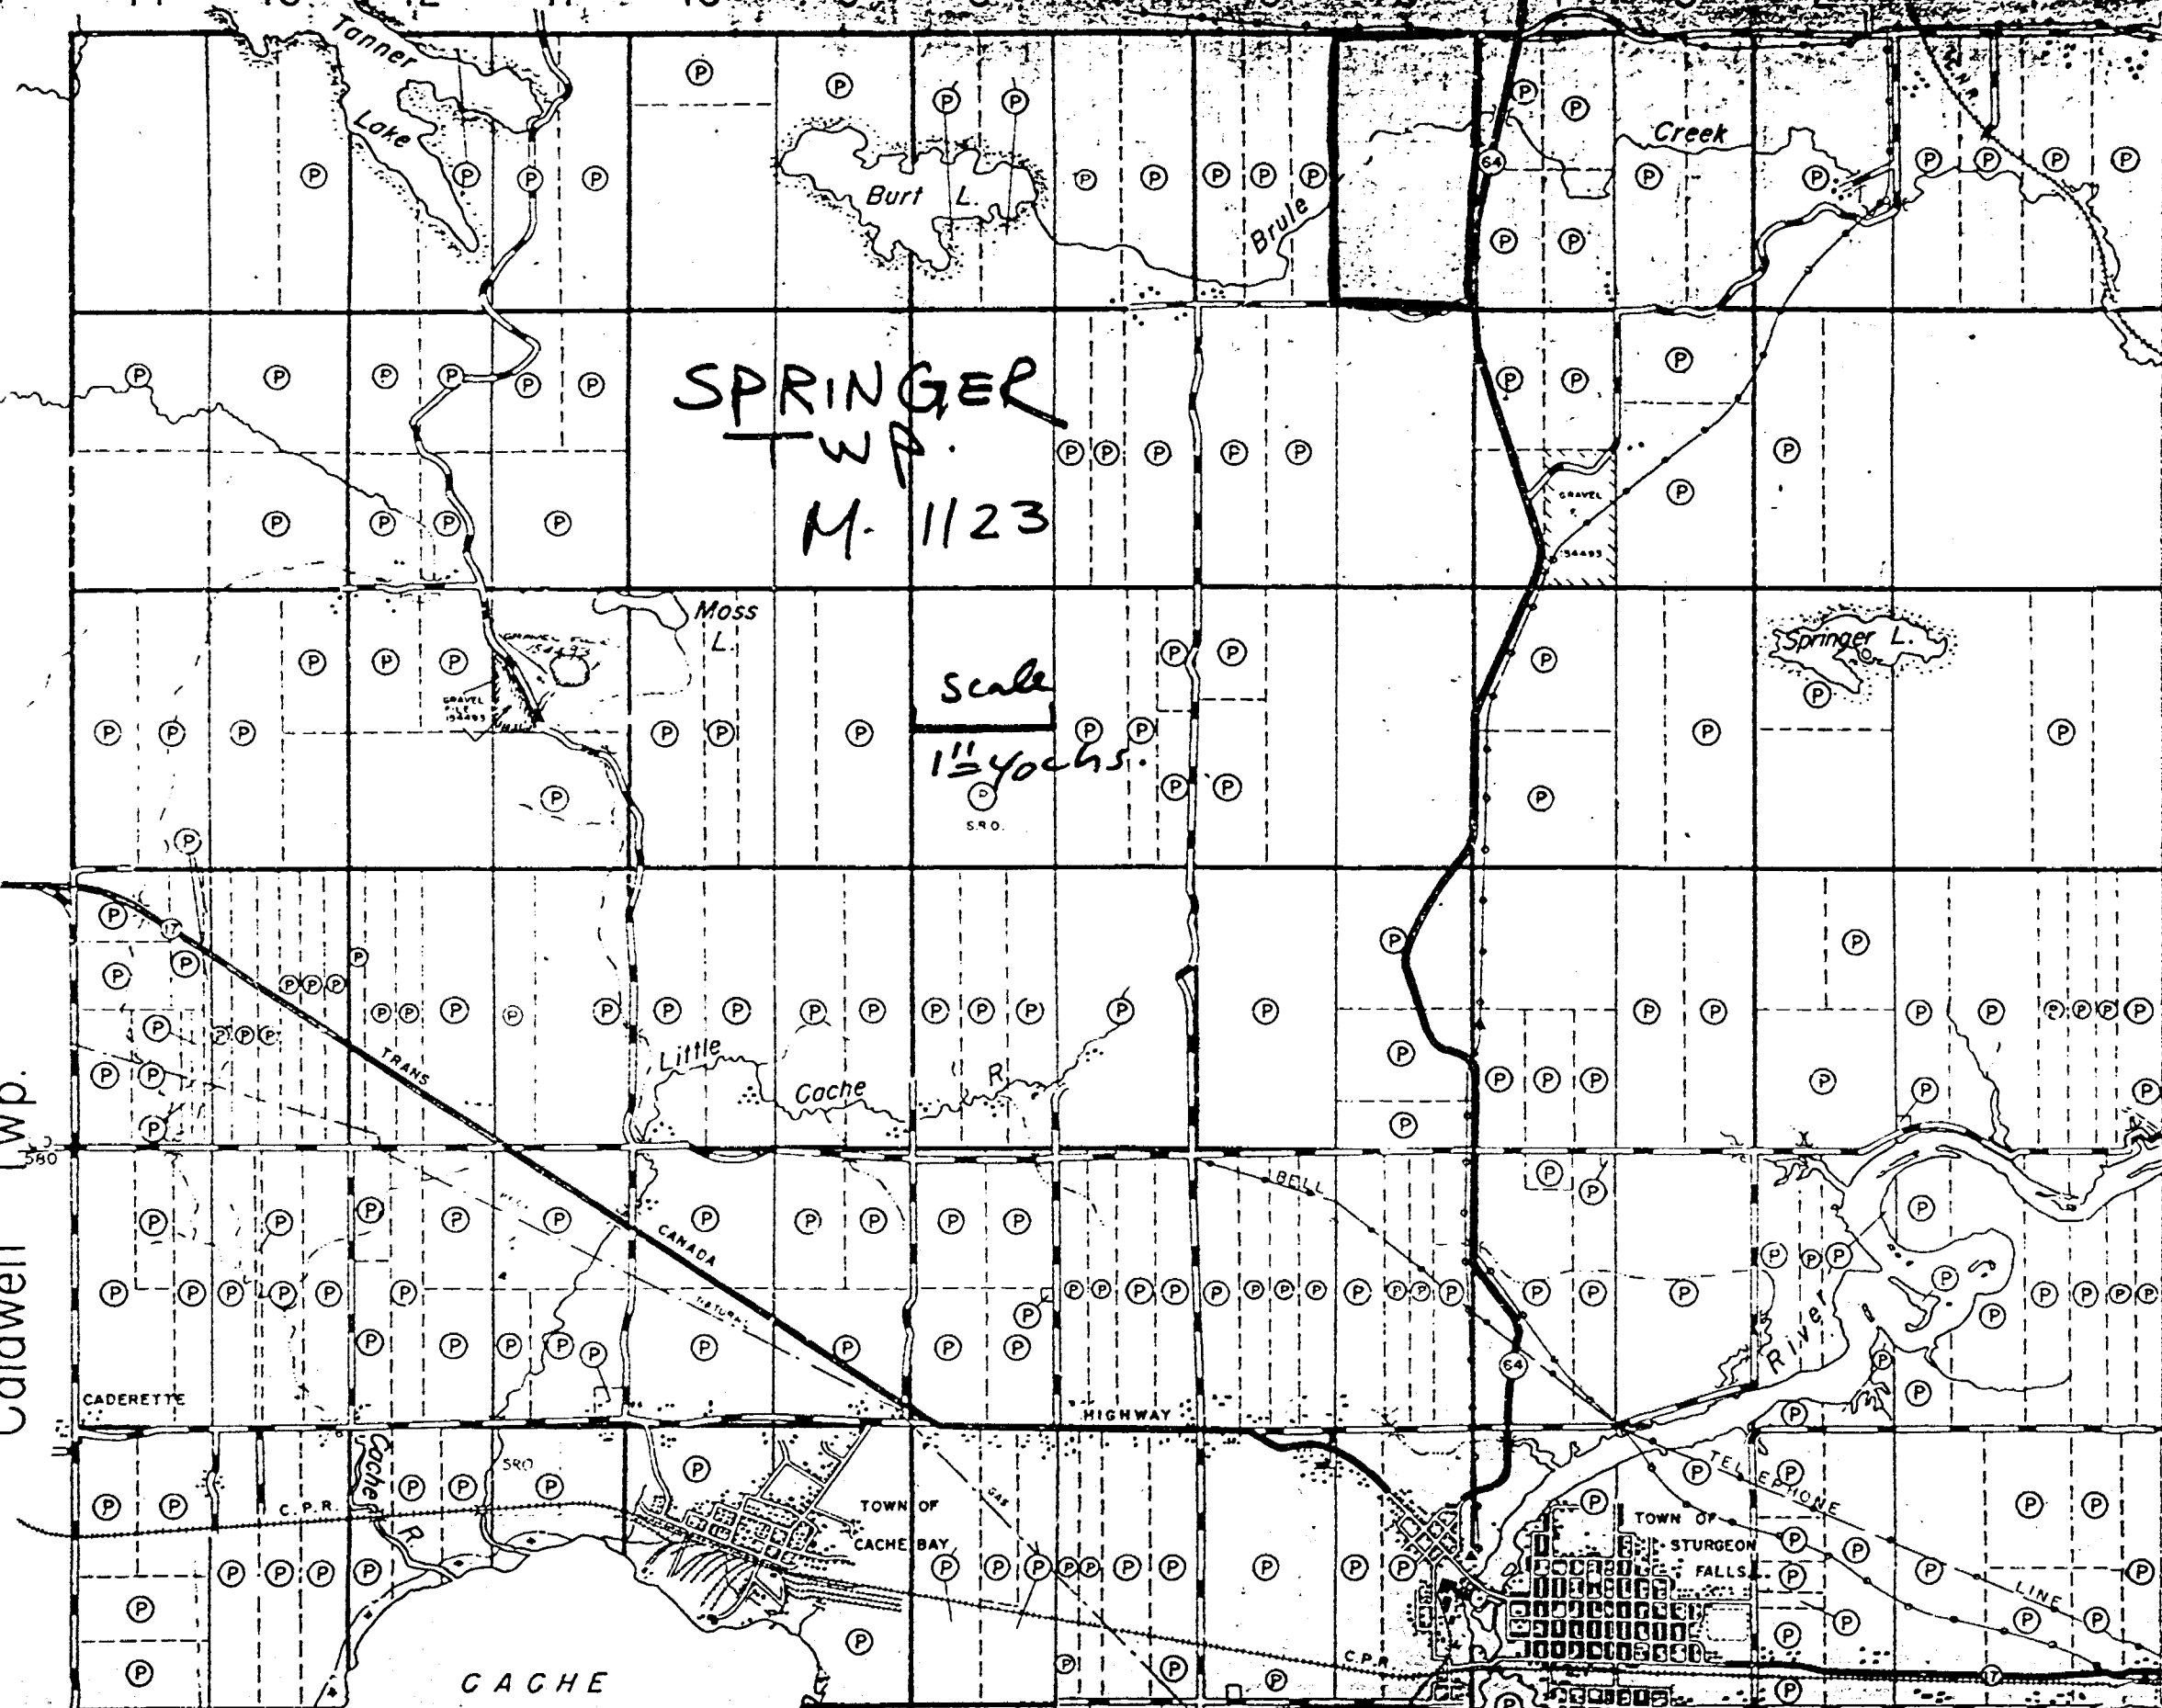

Field Twp

14 13 12 11 10 9 8 7 6 5 4 3 2 1

SPRINGER
WA.
M. 1123

Scale
1" = 40 chs.

Caldwell Twp.

CADERETTE

C.P.R.

TOWN OF
CACHE BAY

TOWN OF
STURGEON
FALLS

CACHE

C.P.R.

TELEPHONE
LINE