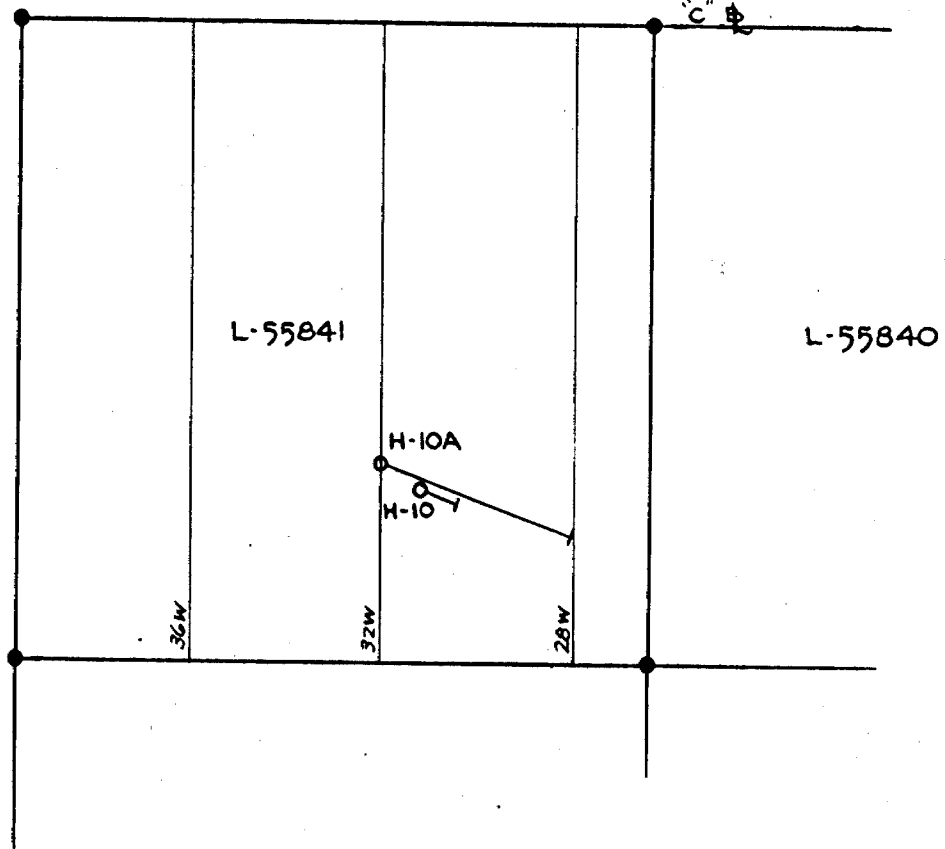

42A10NW0542 12 CLERGUE

010

Diamond Drilling

Township of Clergue

Report NO: 12

Work performed by: Dominion Gulf Co.

Claim NO	Hole NO	Footage	Date	Note
L. 55841	10	112'	Jan/52	
	10 A	588'	Feb/52	

Notes:

L-55841

DLINDONALD TWP.
CLERGUE TWP.

DOMINION GULF COMPANY
LOCATION OF DIAMOND DRILL HOLES 10,10A
CLERGUE TWP. CLAIMS - GRP. I
PROVINCE OF ONTARIO
SCALE : 1"=400' JULY. 14, 1952.

L-55841

DOMINION GULF COMPANY
VERTICAL SECTION
DIAMOND DRILL HOLE N^o 10
CLERGUE TWP. CLS. - GRP. I
PROVINCE OF ONTARIO
SCALE: 1" = 100' JULY. 14, 1952.

~~L. 55841~~

CL. L-55841

 Peridotite
 Dacite

DOMINION GULF COMPANY
VERTICAL SECTION
DIAMOND DRILL HOLE No 10A
CLERGUE TWP. CLS.-GRP. I
PROVINCE OF ONTARIO
SCALE: 1" = 100' JULY. 14, 1952.