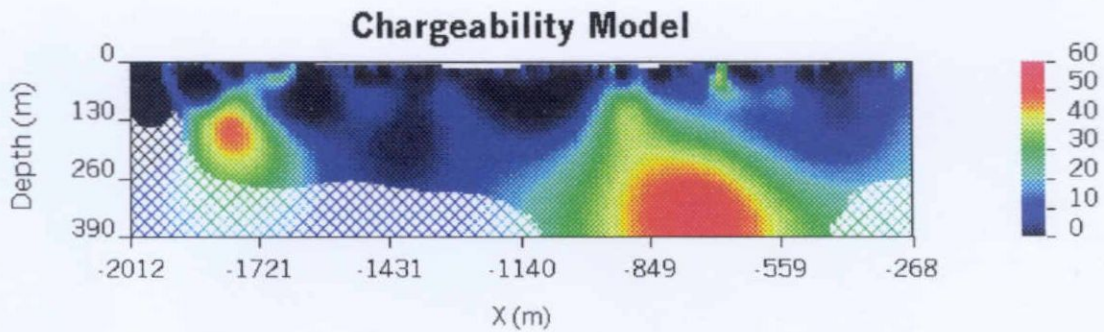

Interpreted Depthsection