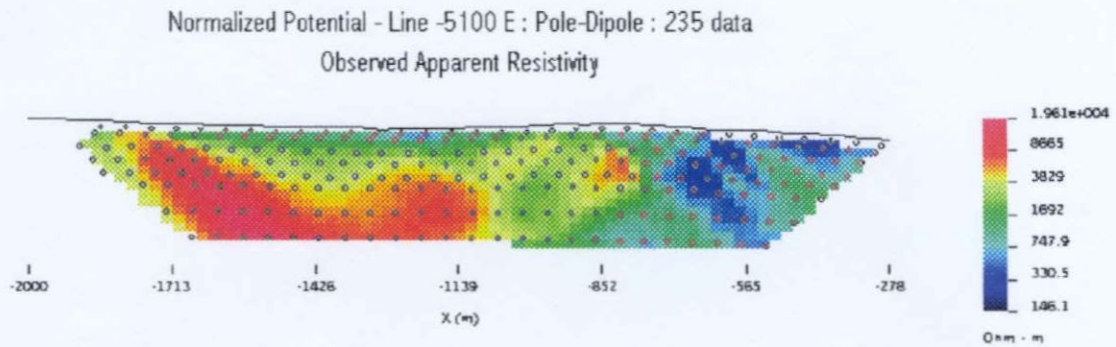

10.3 Line 5100W Resistivity

Pseudosection