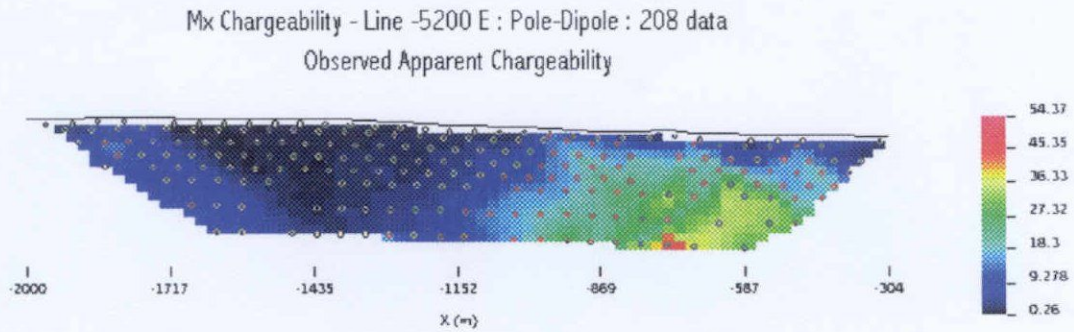

10.6 Line 5200W Chargeability

Pseudosection