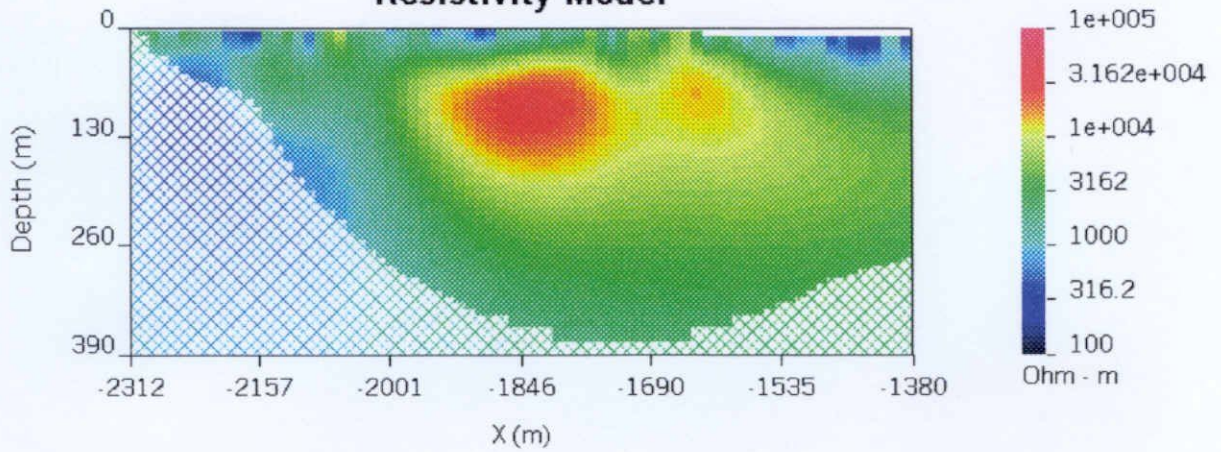

Resistivity Model