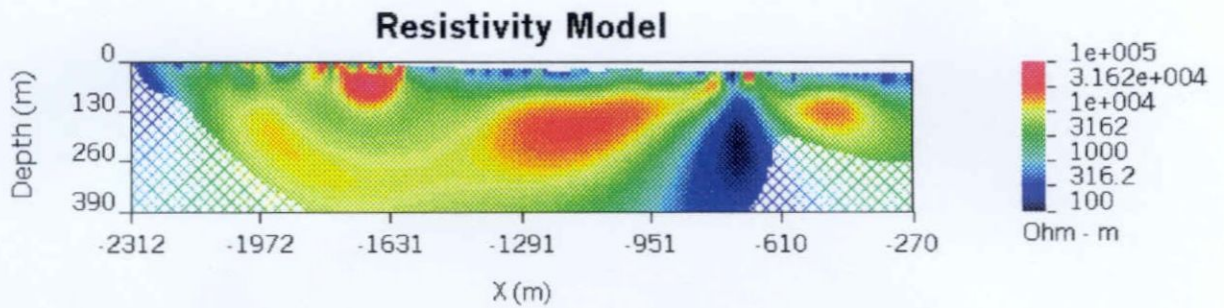

Interpreted Depthsection