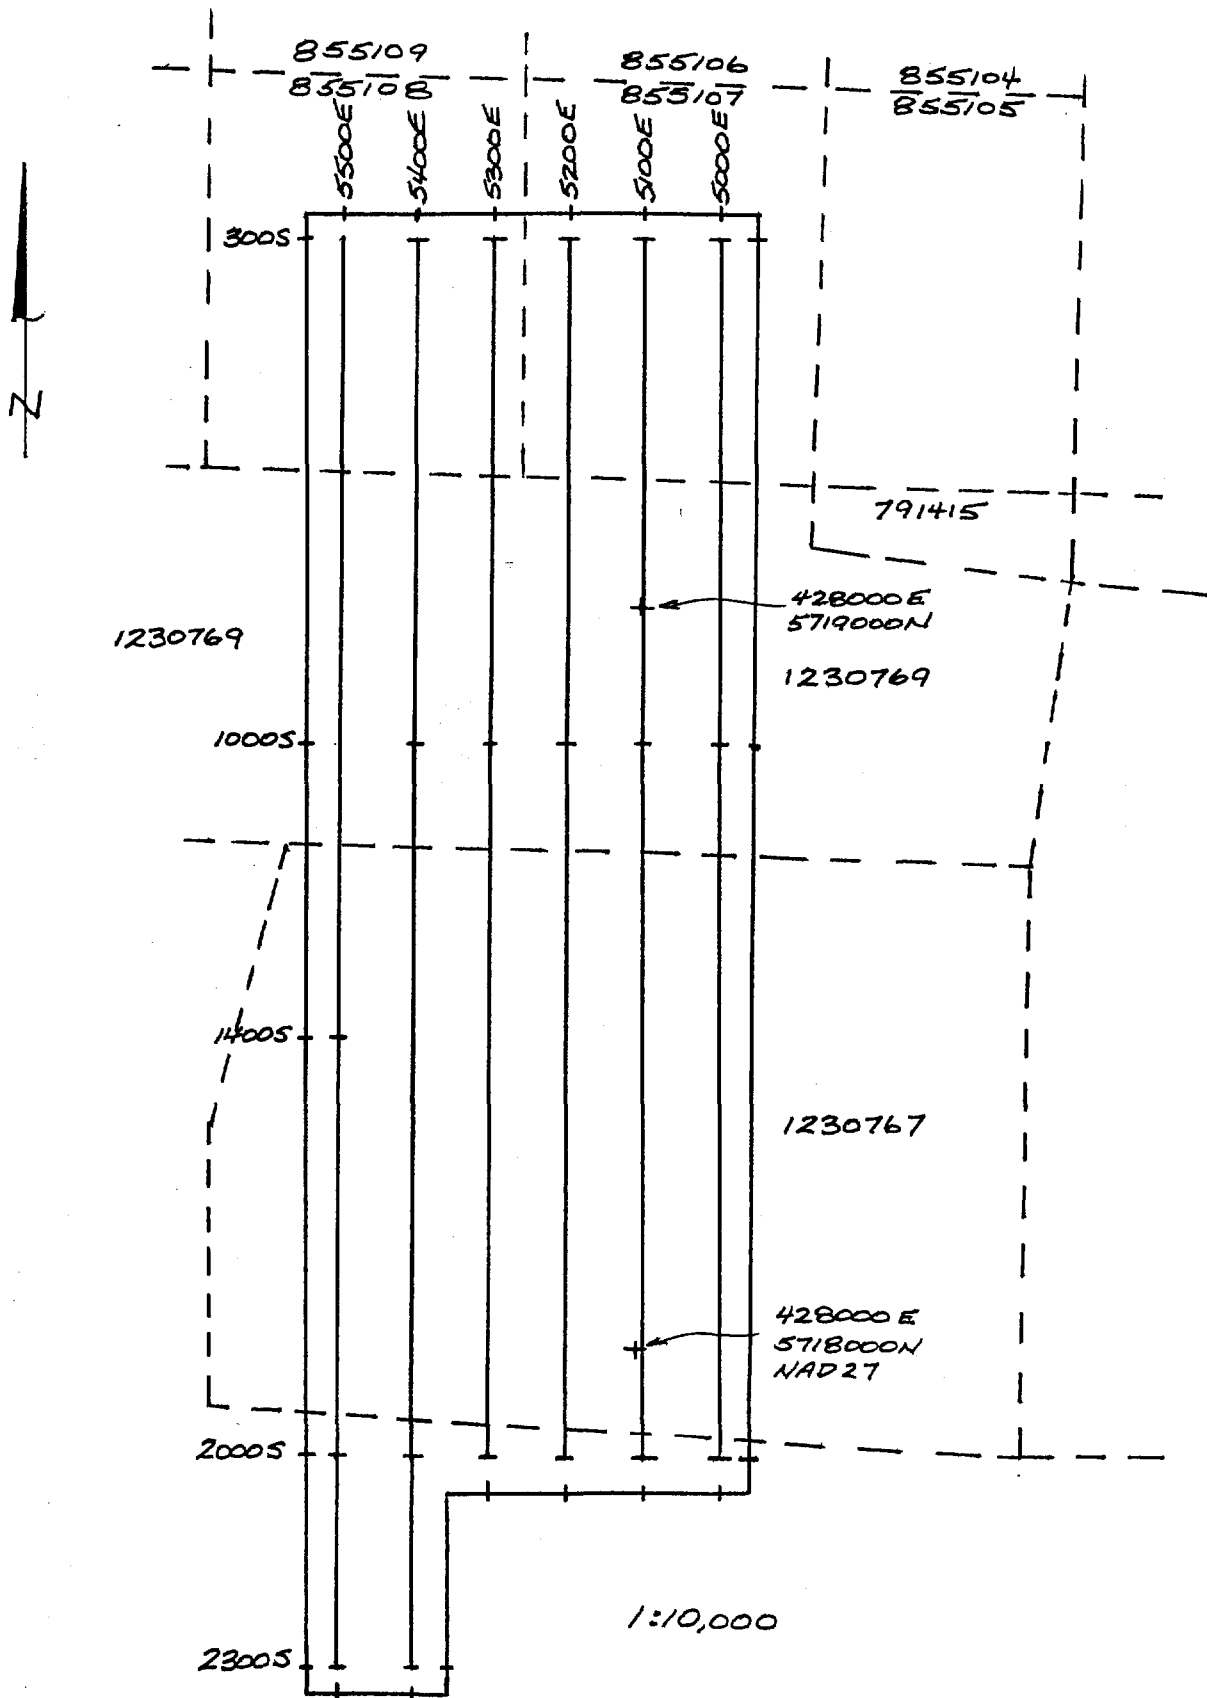

TNR RESOURCES LTD.
Opikeigan Lake 2003 Induced Polarization
Survey Location

FIGURE 2