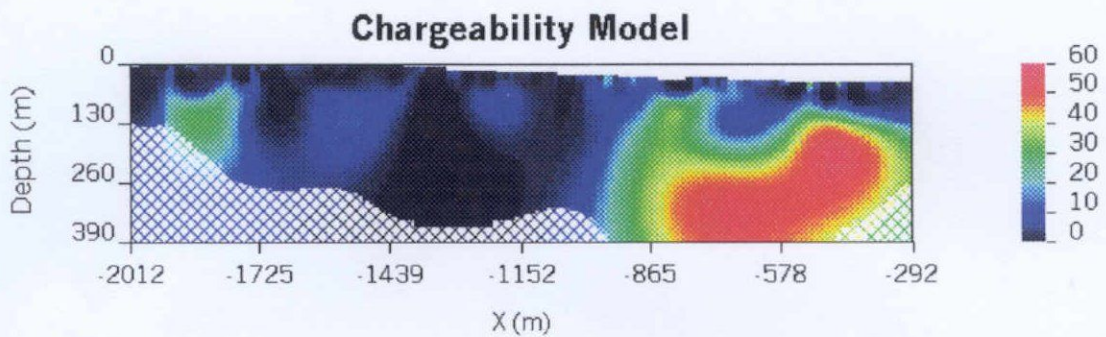

Interpreted Depthsection