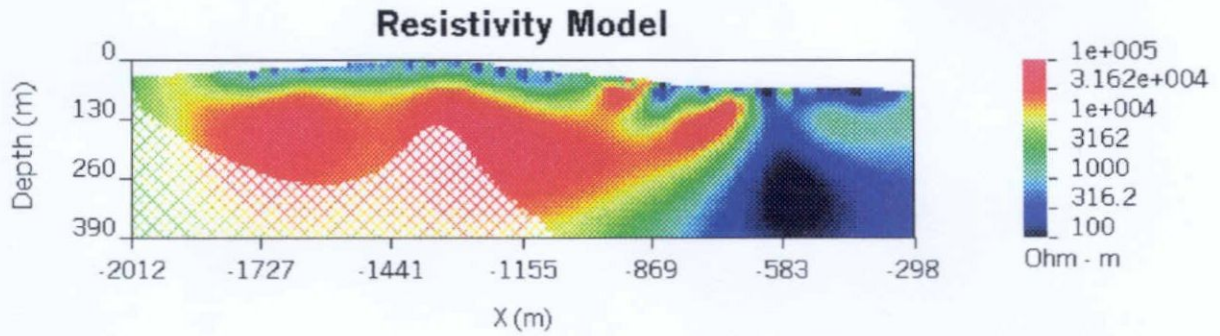

Interpreted Depthsection