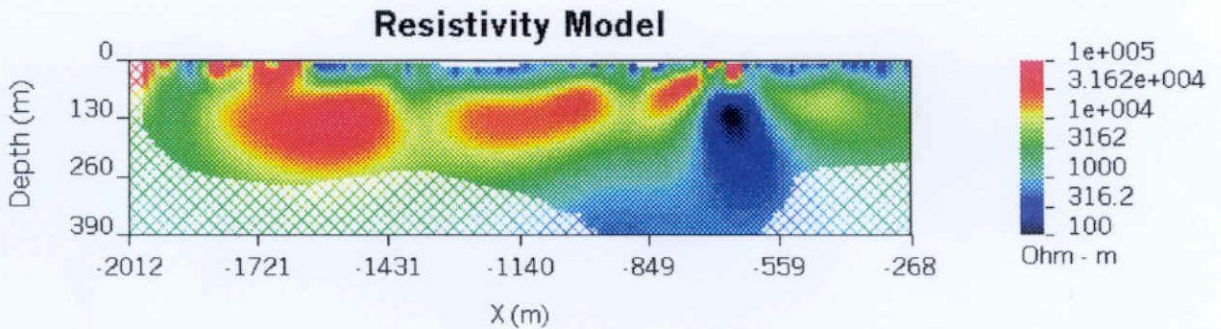

Interpreted Depthsection