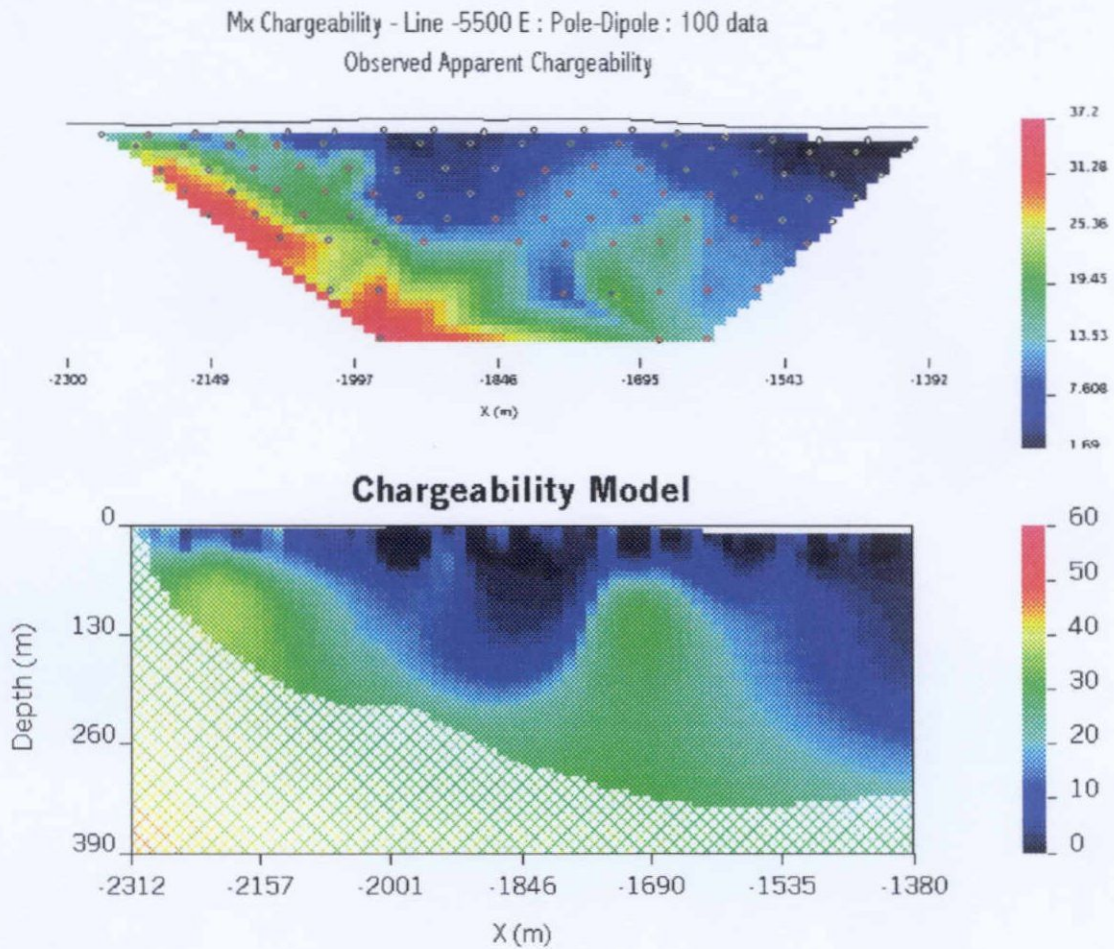

10.12 Line 5500W Chargeability

Pseudosection