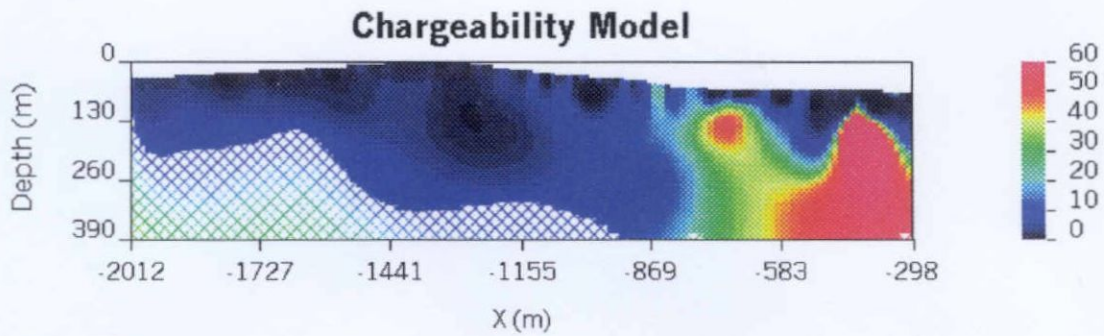

Interpreted Depthsection