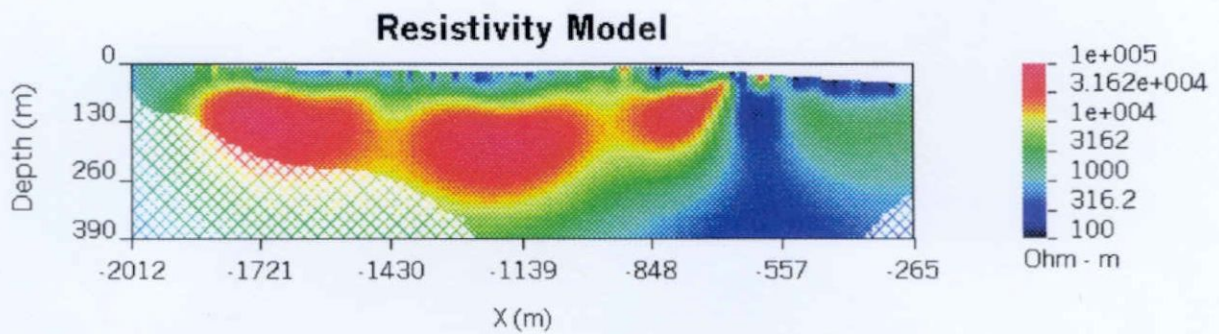

Interpreted Depthsection