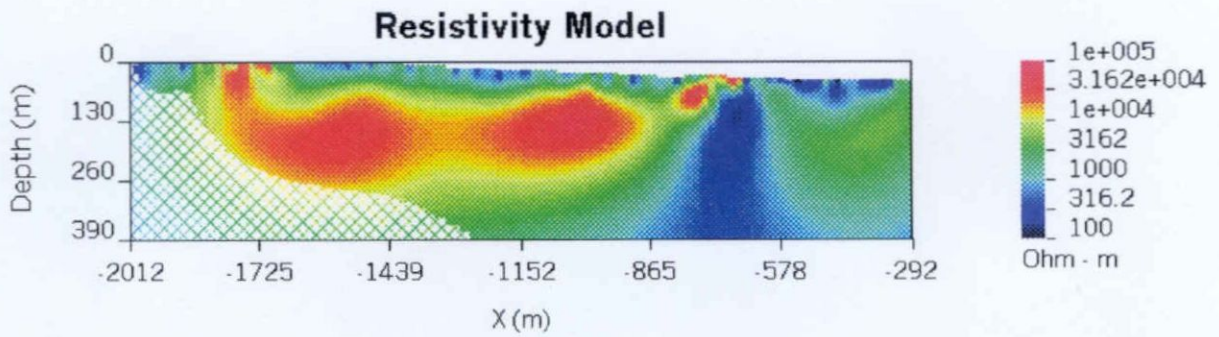

Interpreted Depthsection