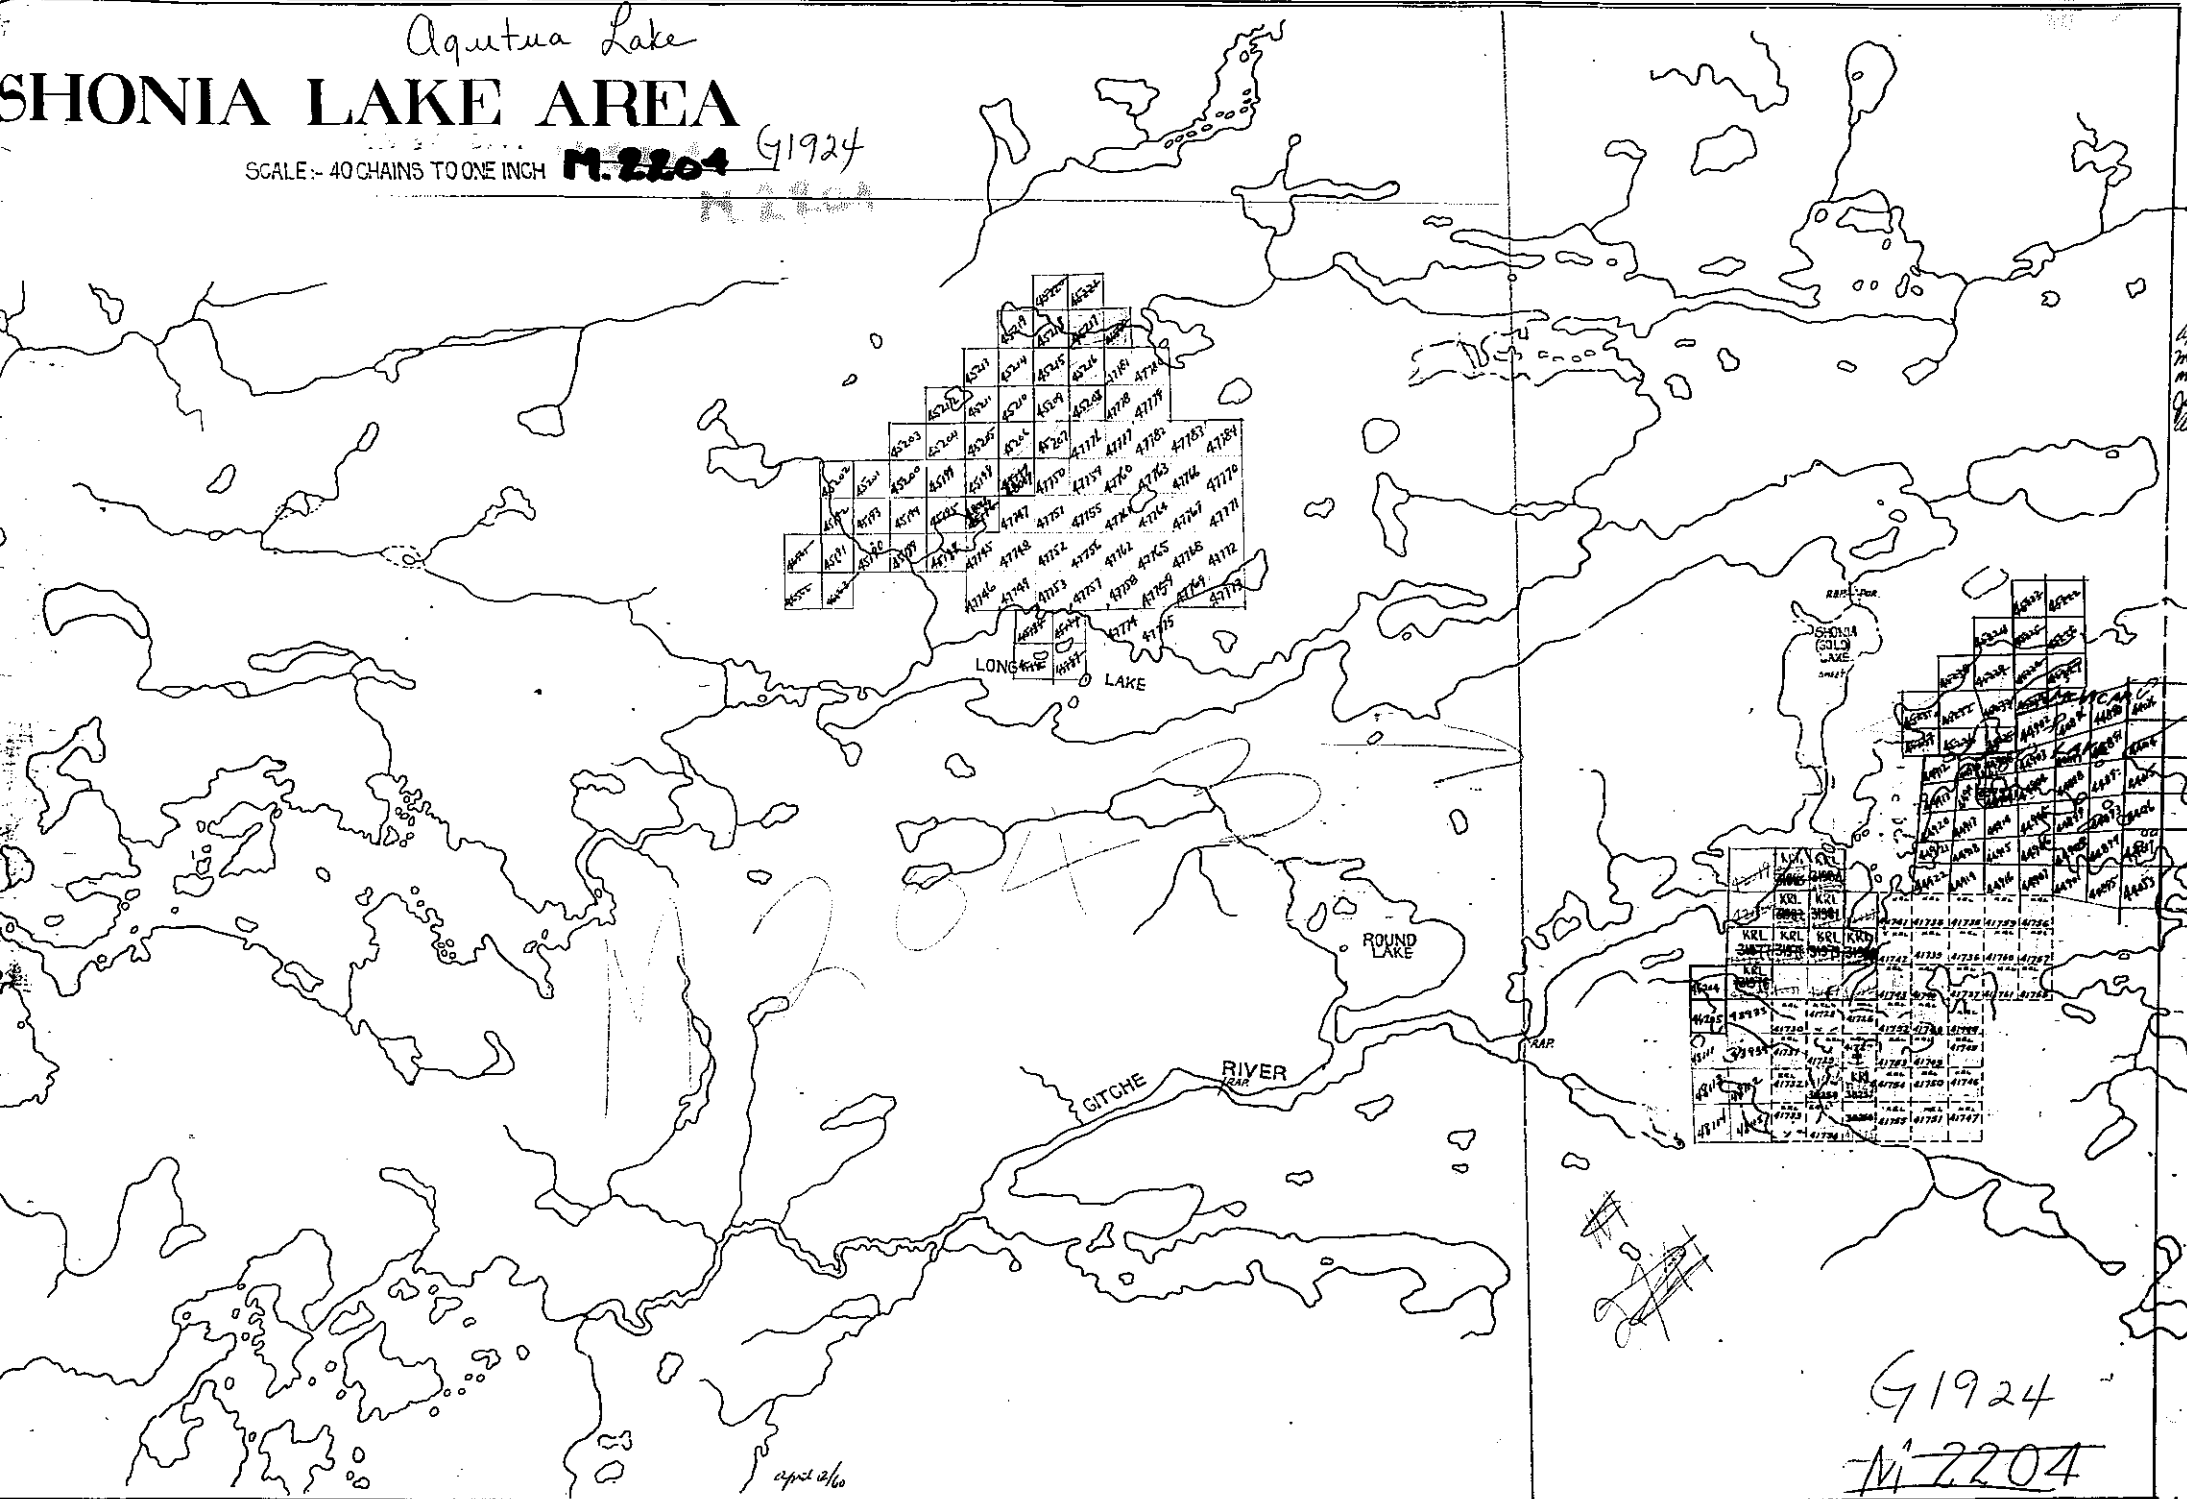

Aqutua Lake

SHONIA LAKE AREA

SCALE - 40 CHAINS TO ONE INCH

M. 2204 *G1924*

*Apr 27/60
May 15/60
May 30/60
June 20/60
Aug 1/60*

Apr 27/60

G1924
M. 2204