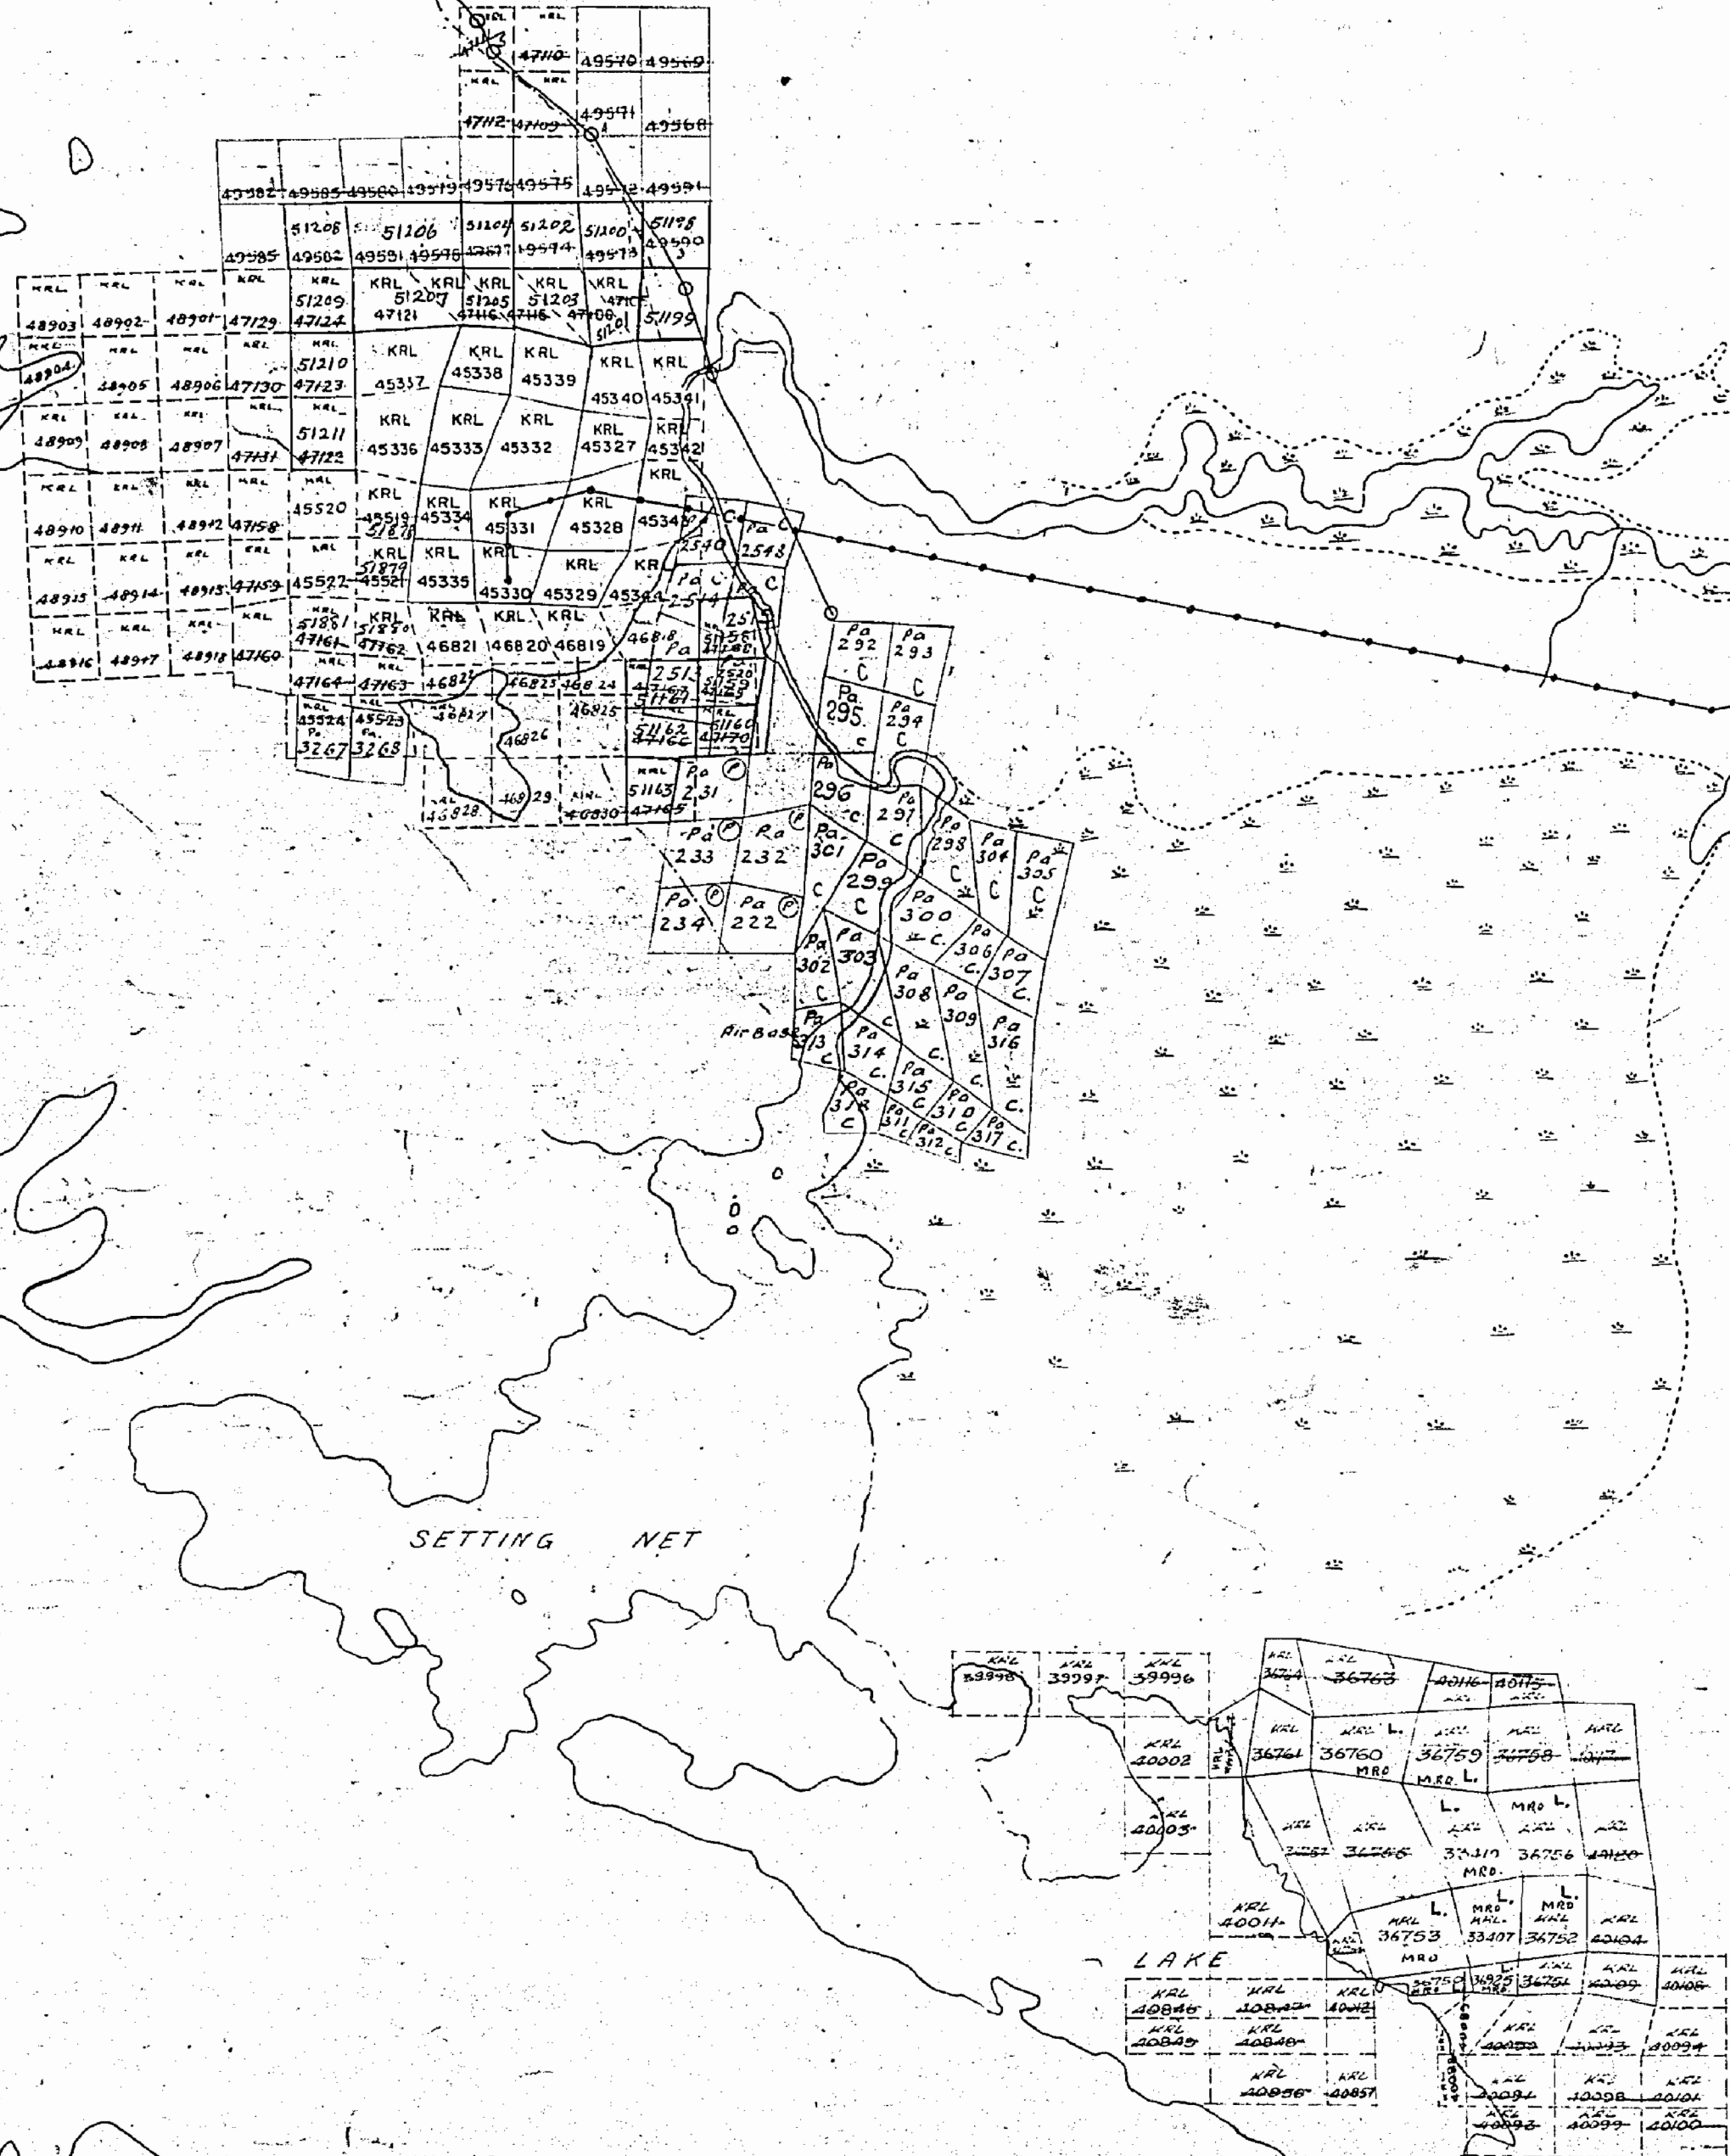

NORTH TROUT LAKE.

SOUTH TROUT LAKE.

RAT HOUSE BAY OF SANDY LAKE.

NORTH WIND LAKE.

SETTING NET

LAKE

M. 2199

PLAN OF
SANDY, AND FAVOURABLE LAKES AREA
 PATRICIA MINING DIVISION.
 DISTRICT OF KENORA.
 Scale 40 chains to an inch.

M. 2199

M 2199

PLAN OF
SANDY AND FAVOURABLE LAKES AREA
 PATRICIA MINING DIVISION
 DISTRICT

NORTH
TROUT
LAKE.

SOUTH
TROUT
LAKE.

RAT HOUSE
BAY
OF
SANDY
LAKE.

NORTH WIND LAKE.

L. LEASE OF MINING RIGHTS LETTER - RU, SCOTT FEB 27/02