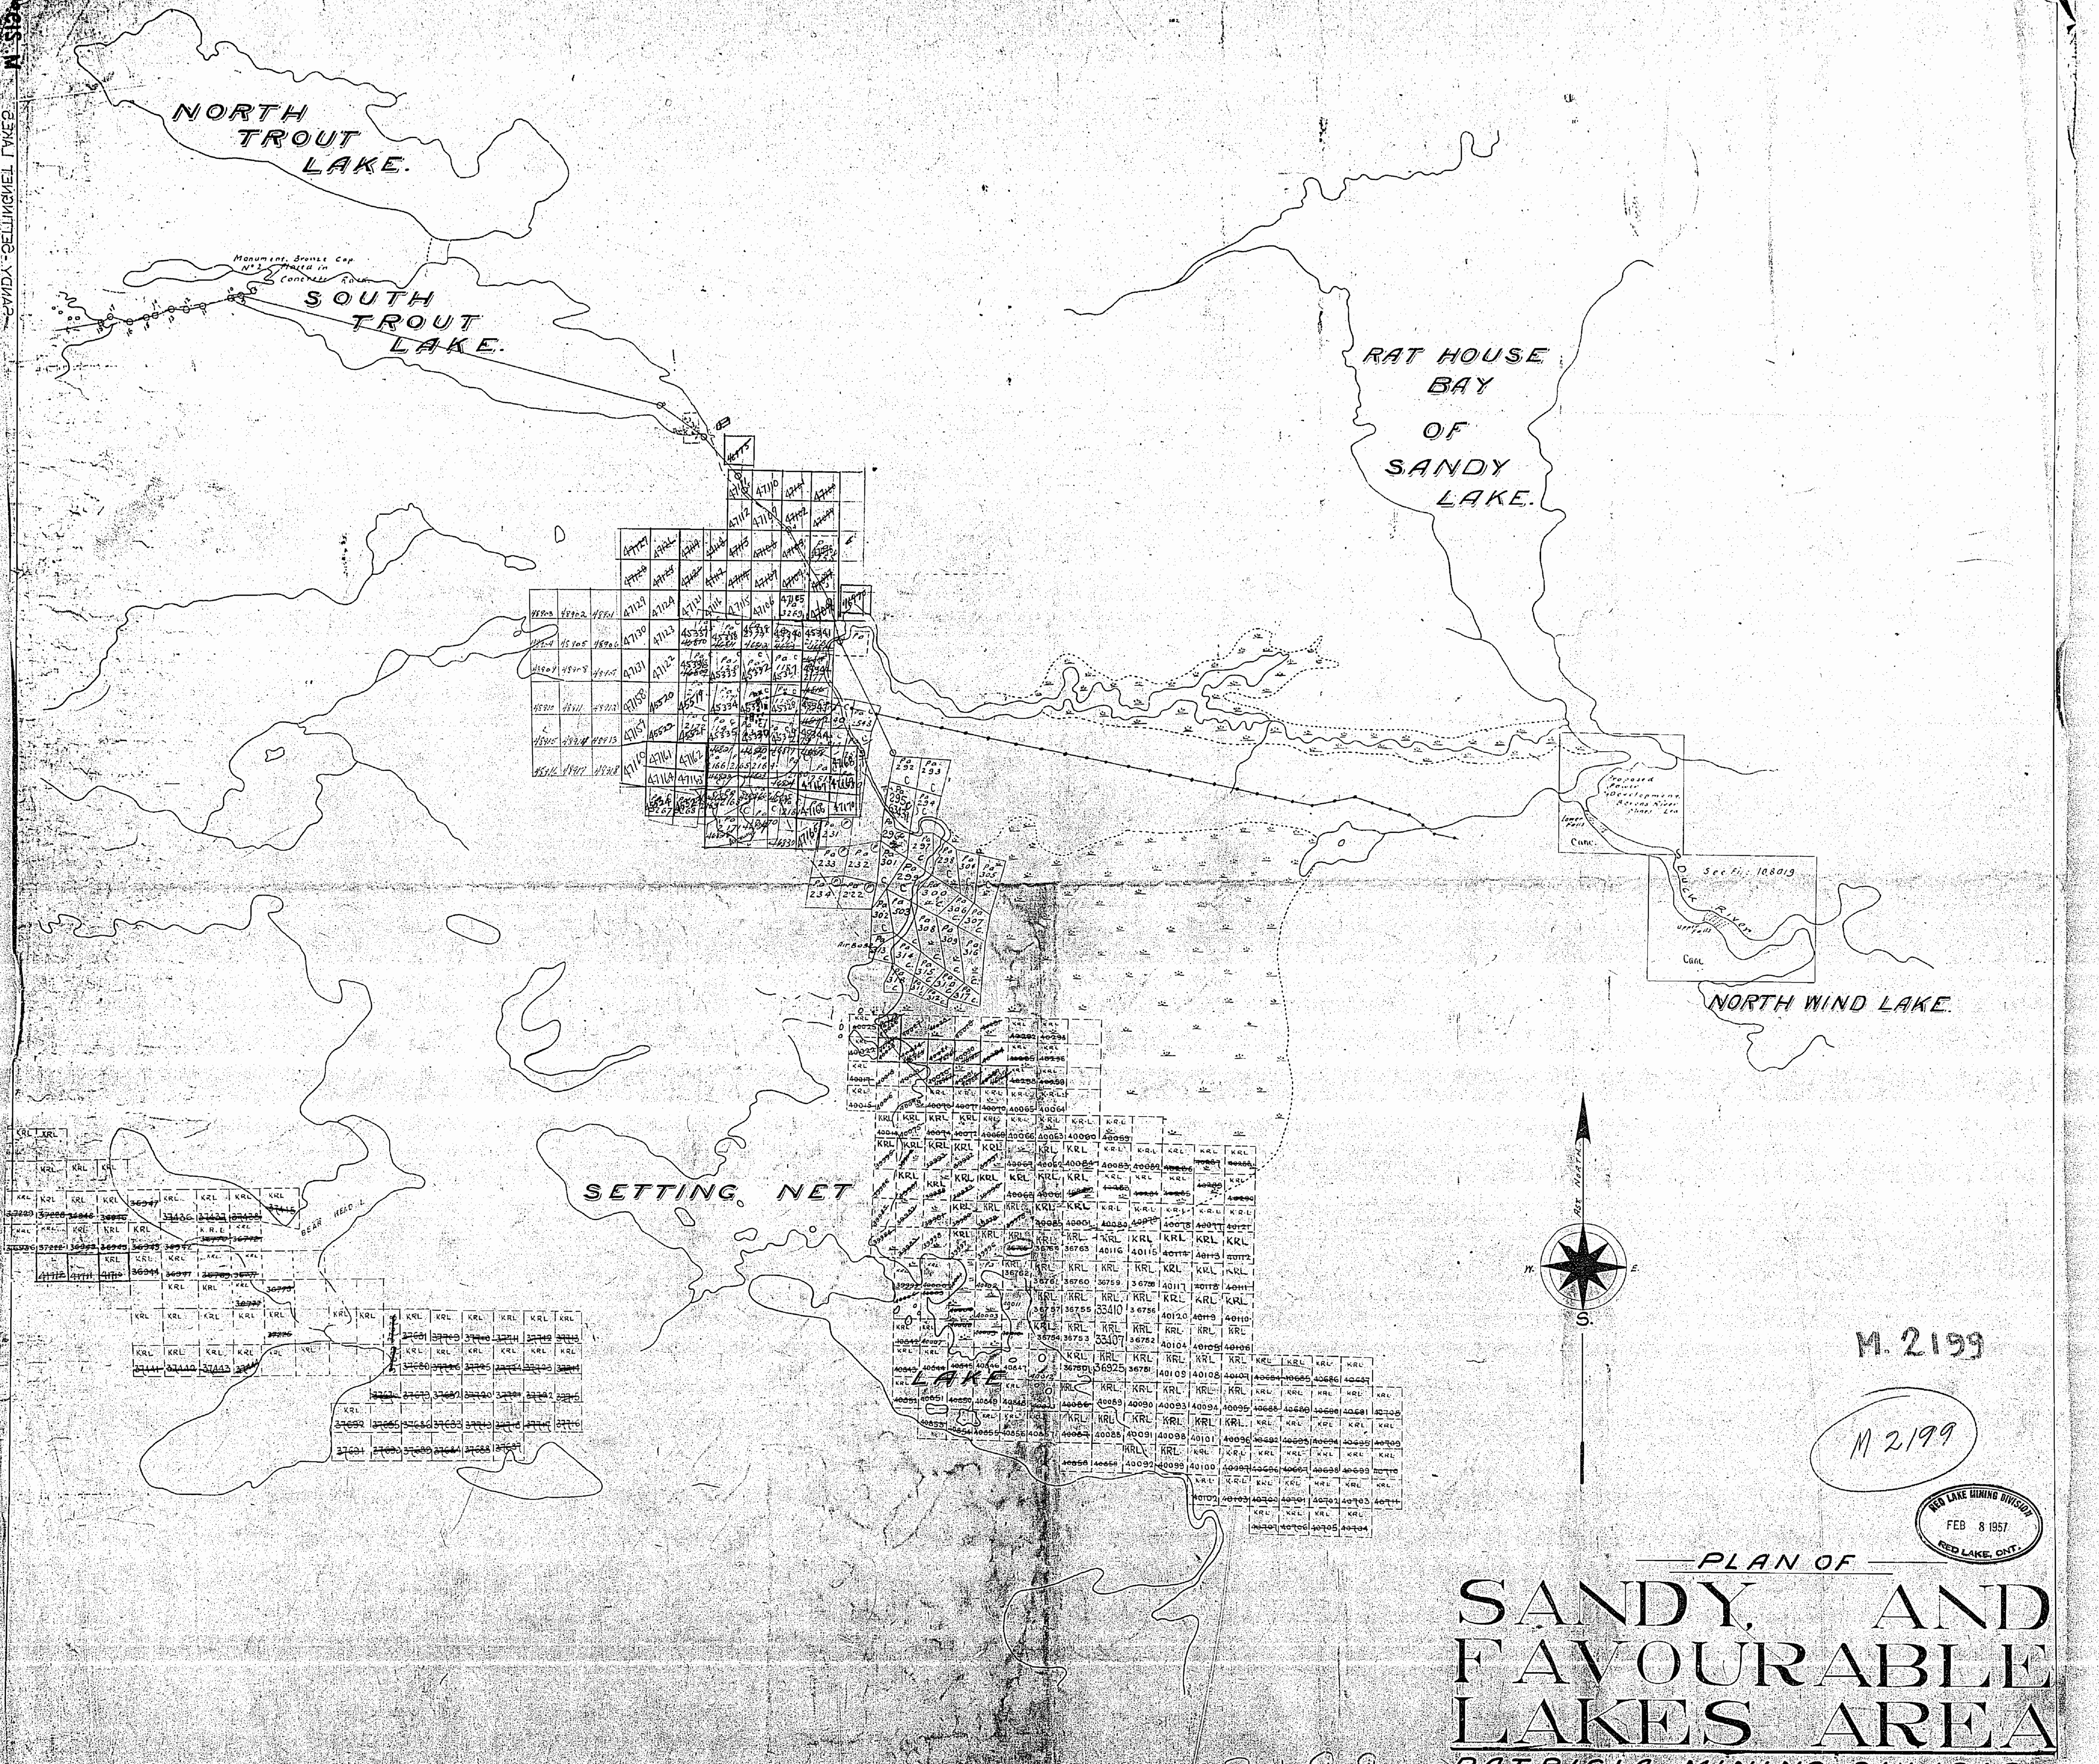

M. 2199

M 2199

PLAN OF
SANDY AND FAVOURABLE LAKES AREA
PATRICIA MINING DIVISION
DISTRICT