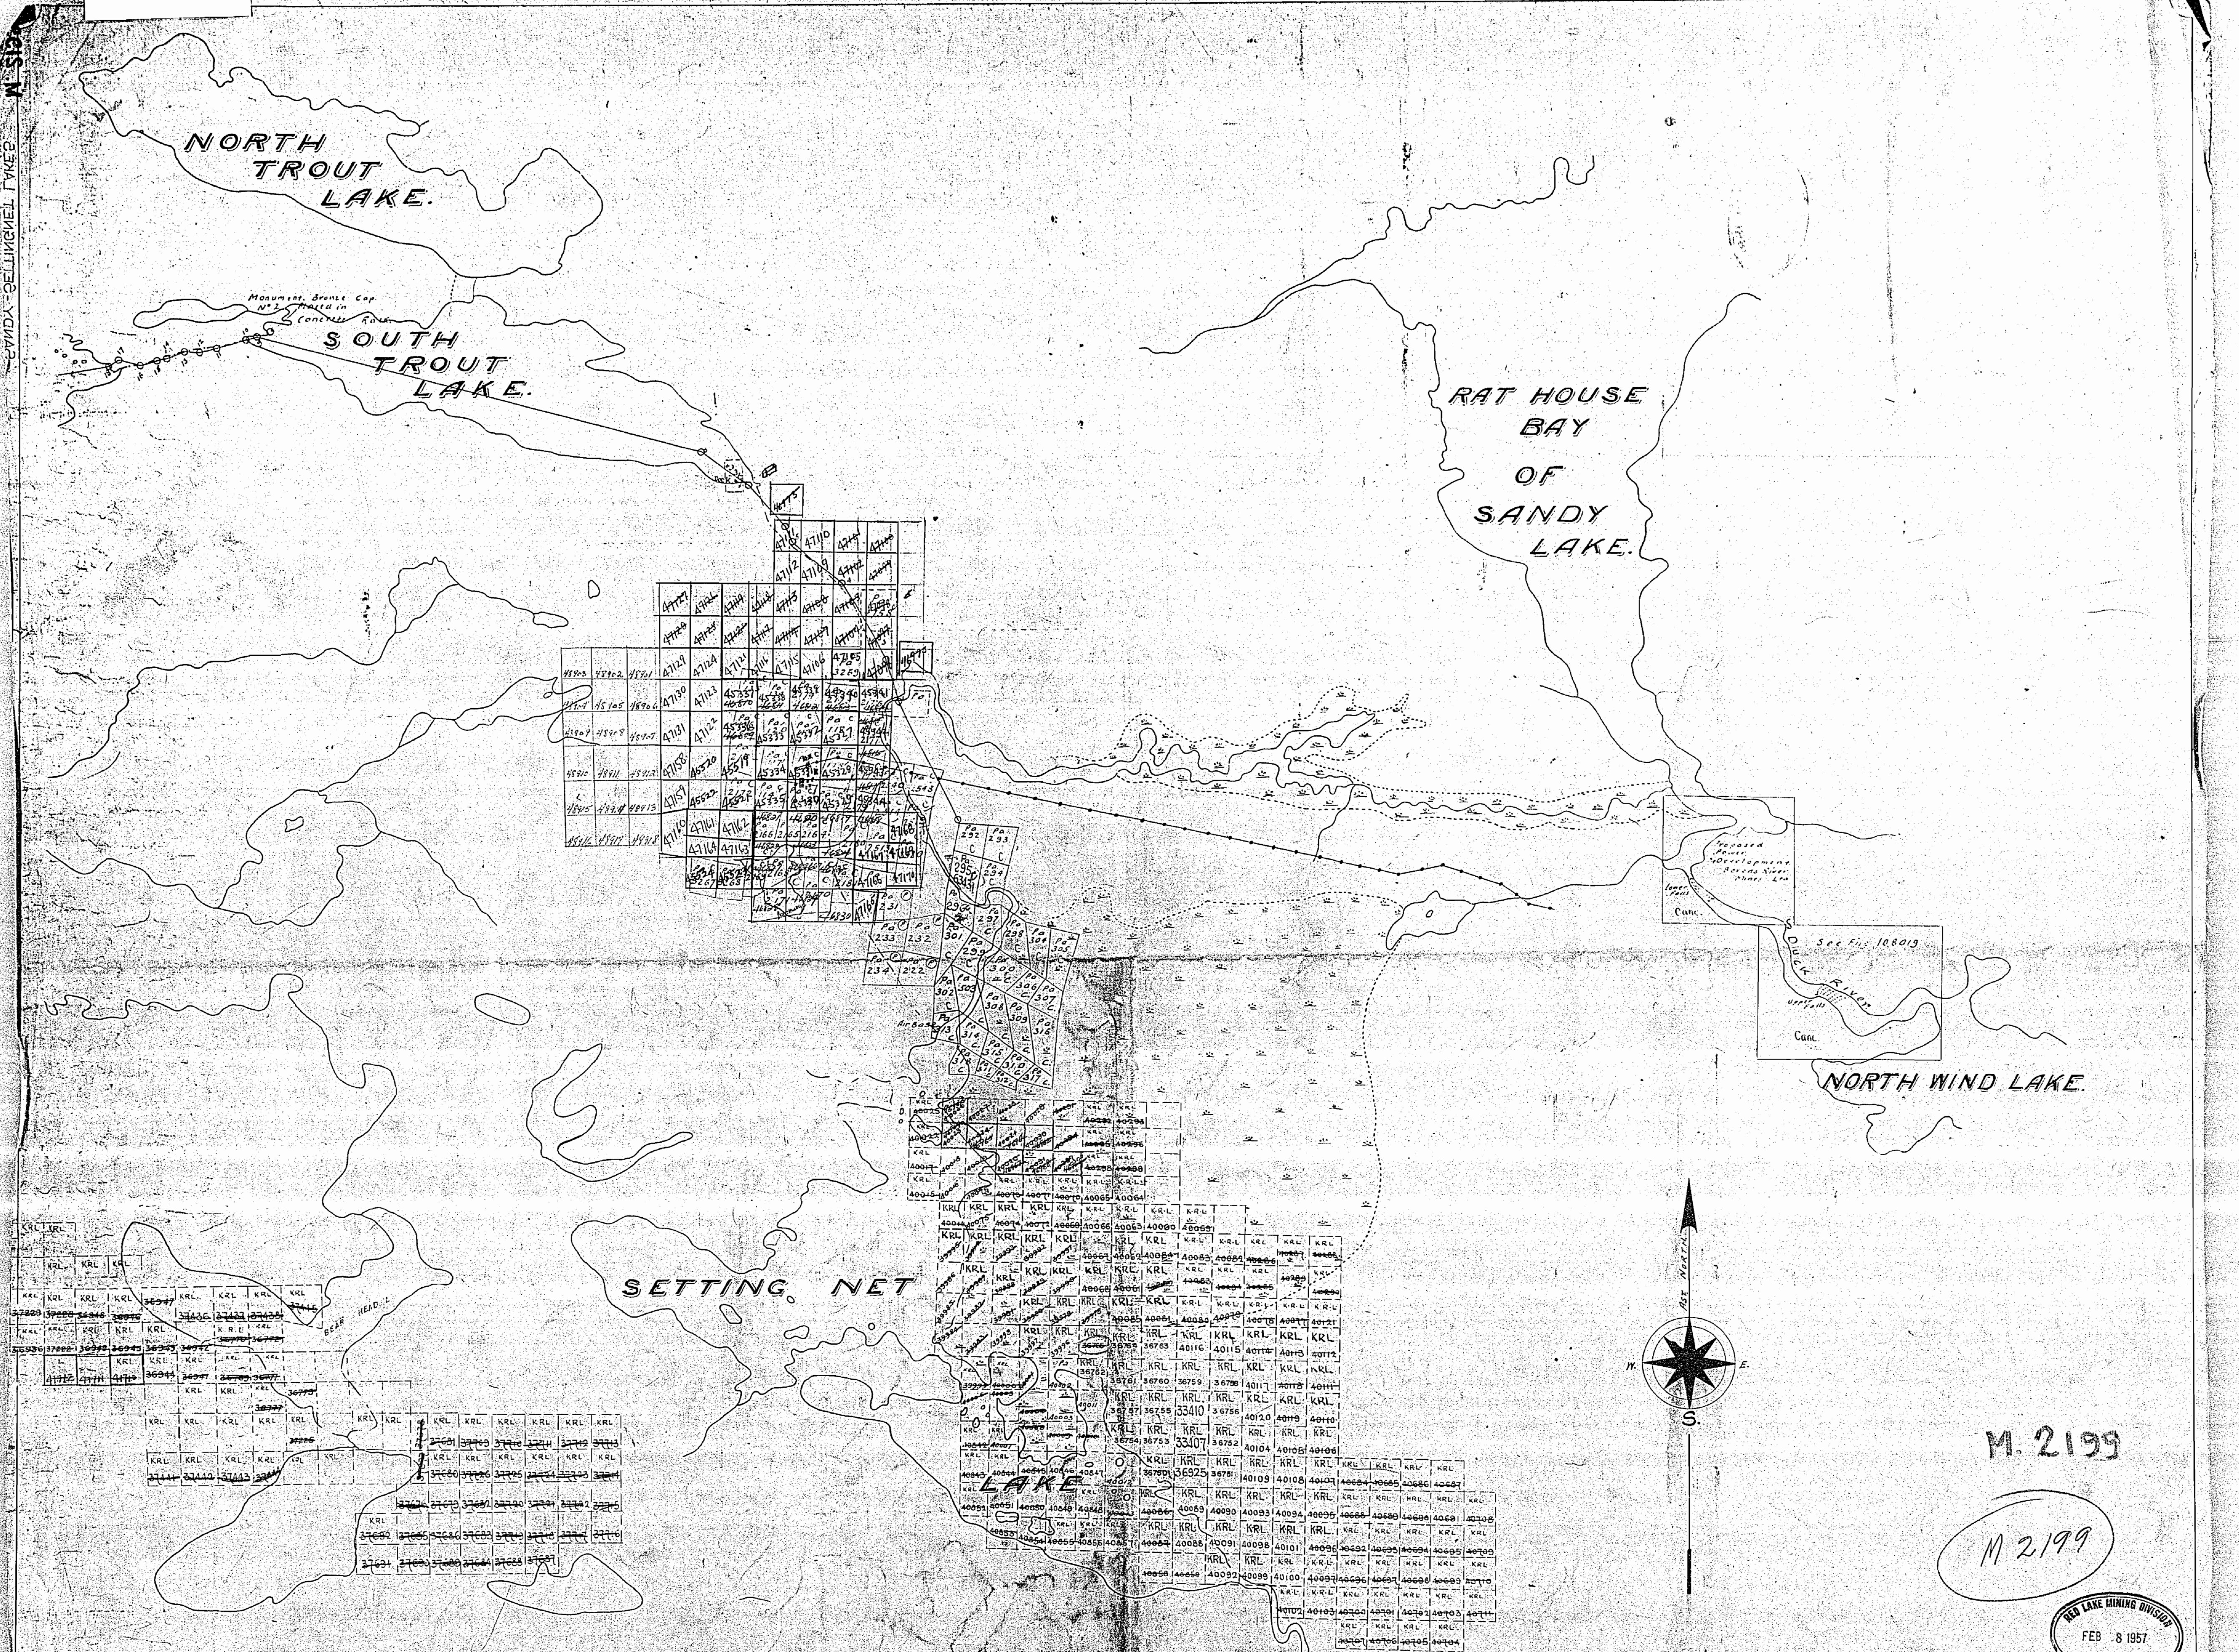

M. 2199

PLAN OF
SANDY AND FAVOURABLE LAKES AREA
 PATRICIA MINING DIVISION
 DISTRICT OF KENORA
 Scale, 40 chains to an inch.

NORTH TROUT LAKE.

SOUTH TROUT LAKE.

RAT HOUSE BAY OF SANDY LAKE.

L. LEASE OF MINING RIGHTS. LETTER - R. J. SCOTT. FEB 27/02

M. 2199

PLAN OF
SANDY AND FAVOURABLE LAKES AREA
 RED LAKE MINING DIVISION
 DISTRICT OF KENORA.
 Scale, 40 chains to an inch.

M-2199

SANDY BELLINGHILL TWEED

M. 2199

M 2199

PLAN OF
SANDY AND FAVOURABLE LAKES AREA
 PATRICIA MINING DIVISION
 DISTRICT

NORTH TROUT LAKE.

SOUTH TROUT LAKE.

RAT HOUSE BAY OF SANDY LAKE.

NORTH WIND LAKE.

SETTING NET

LAKE

M. 2199

PLAN OF
SANDY, AND FAVOURABLE LAKES AREA
 PATRICIA MINING DIVISION.
 DISTRICT OF KENORA.
 Scale 40 chains to an inch.

NORTH TROUT LAKE.

SOUTH TROUT LAKE.

RAT HOUSE BAY OF SANDY LAKE.

NORTH WIND LAKE.

Pa	Pa	Pa	Pa	Pa	Pa	Pa	Pa	Pa	Pa
Pa	Pa	Pa	Pa	Pa	Pa	Pa	Pa	Pa	Pa
Pa	Pa	Pa	Pa	Pa	Pa	Pa	Pa	Pa	Pa
Pa	Pa	Pa	Pa	Pa	Pa	Pa	Pa	Pa	Pa
Pa	Pa	Pa	Pa	Pa	Pa	Pa	Pa	Pa	Pa
Pa	Pa	Pa	Pa	Pa	Pa	Pa	Pa	Pa	Pa
Pa	Pa	Pa	Pa	Pa	Pa	Pa	Pa	Pa	Pa
Pa	Pa	Pa	Pa	Pa	Pa	Pa	Pa	Pa	Pa
Pa	Pa	Pa	Pa	Pa	Pa	Pa	Pa	Pa	Pa
Pa	Pa	Pa	Pa	Pa	Pa	Pa	Pa	Pa	Pa