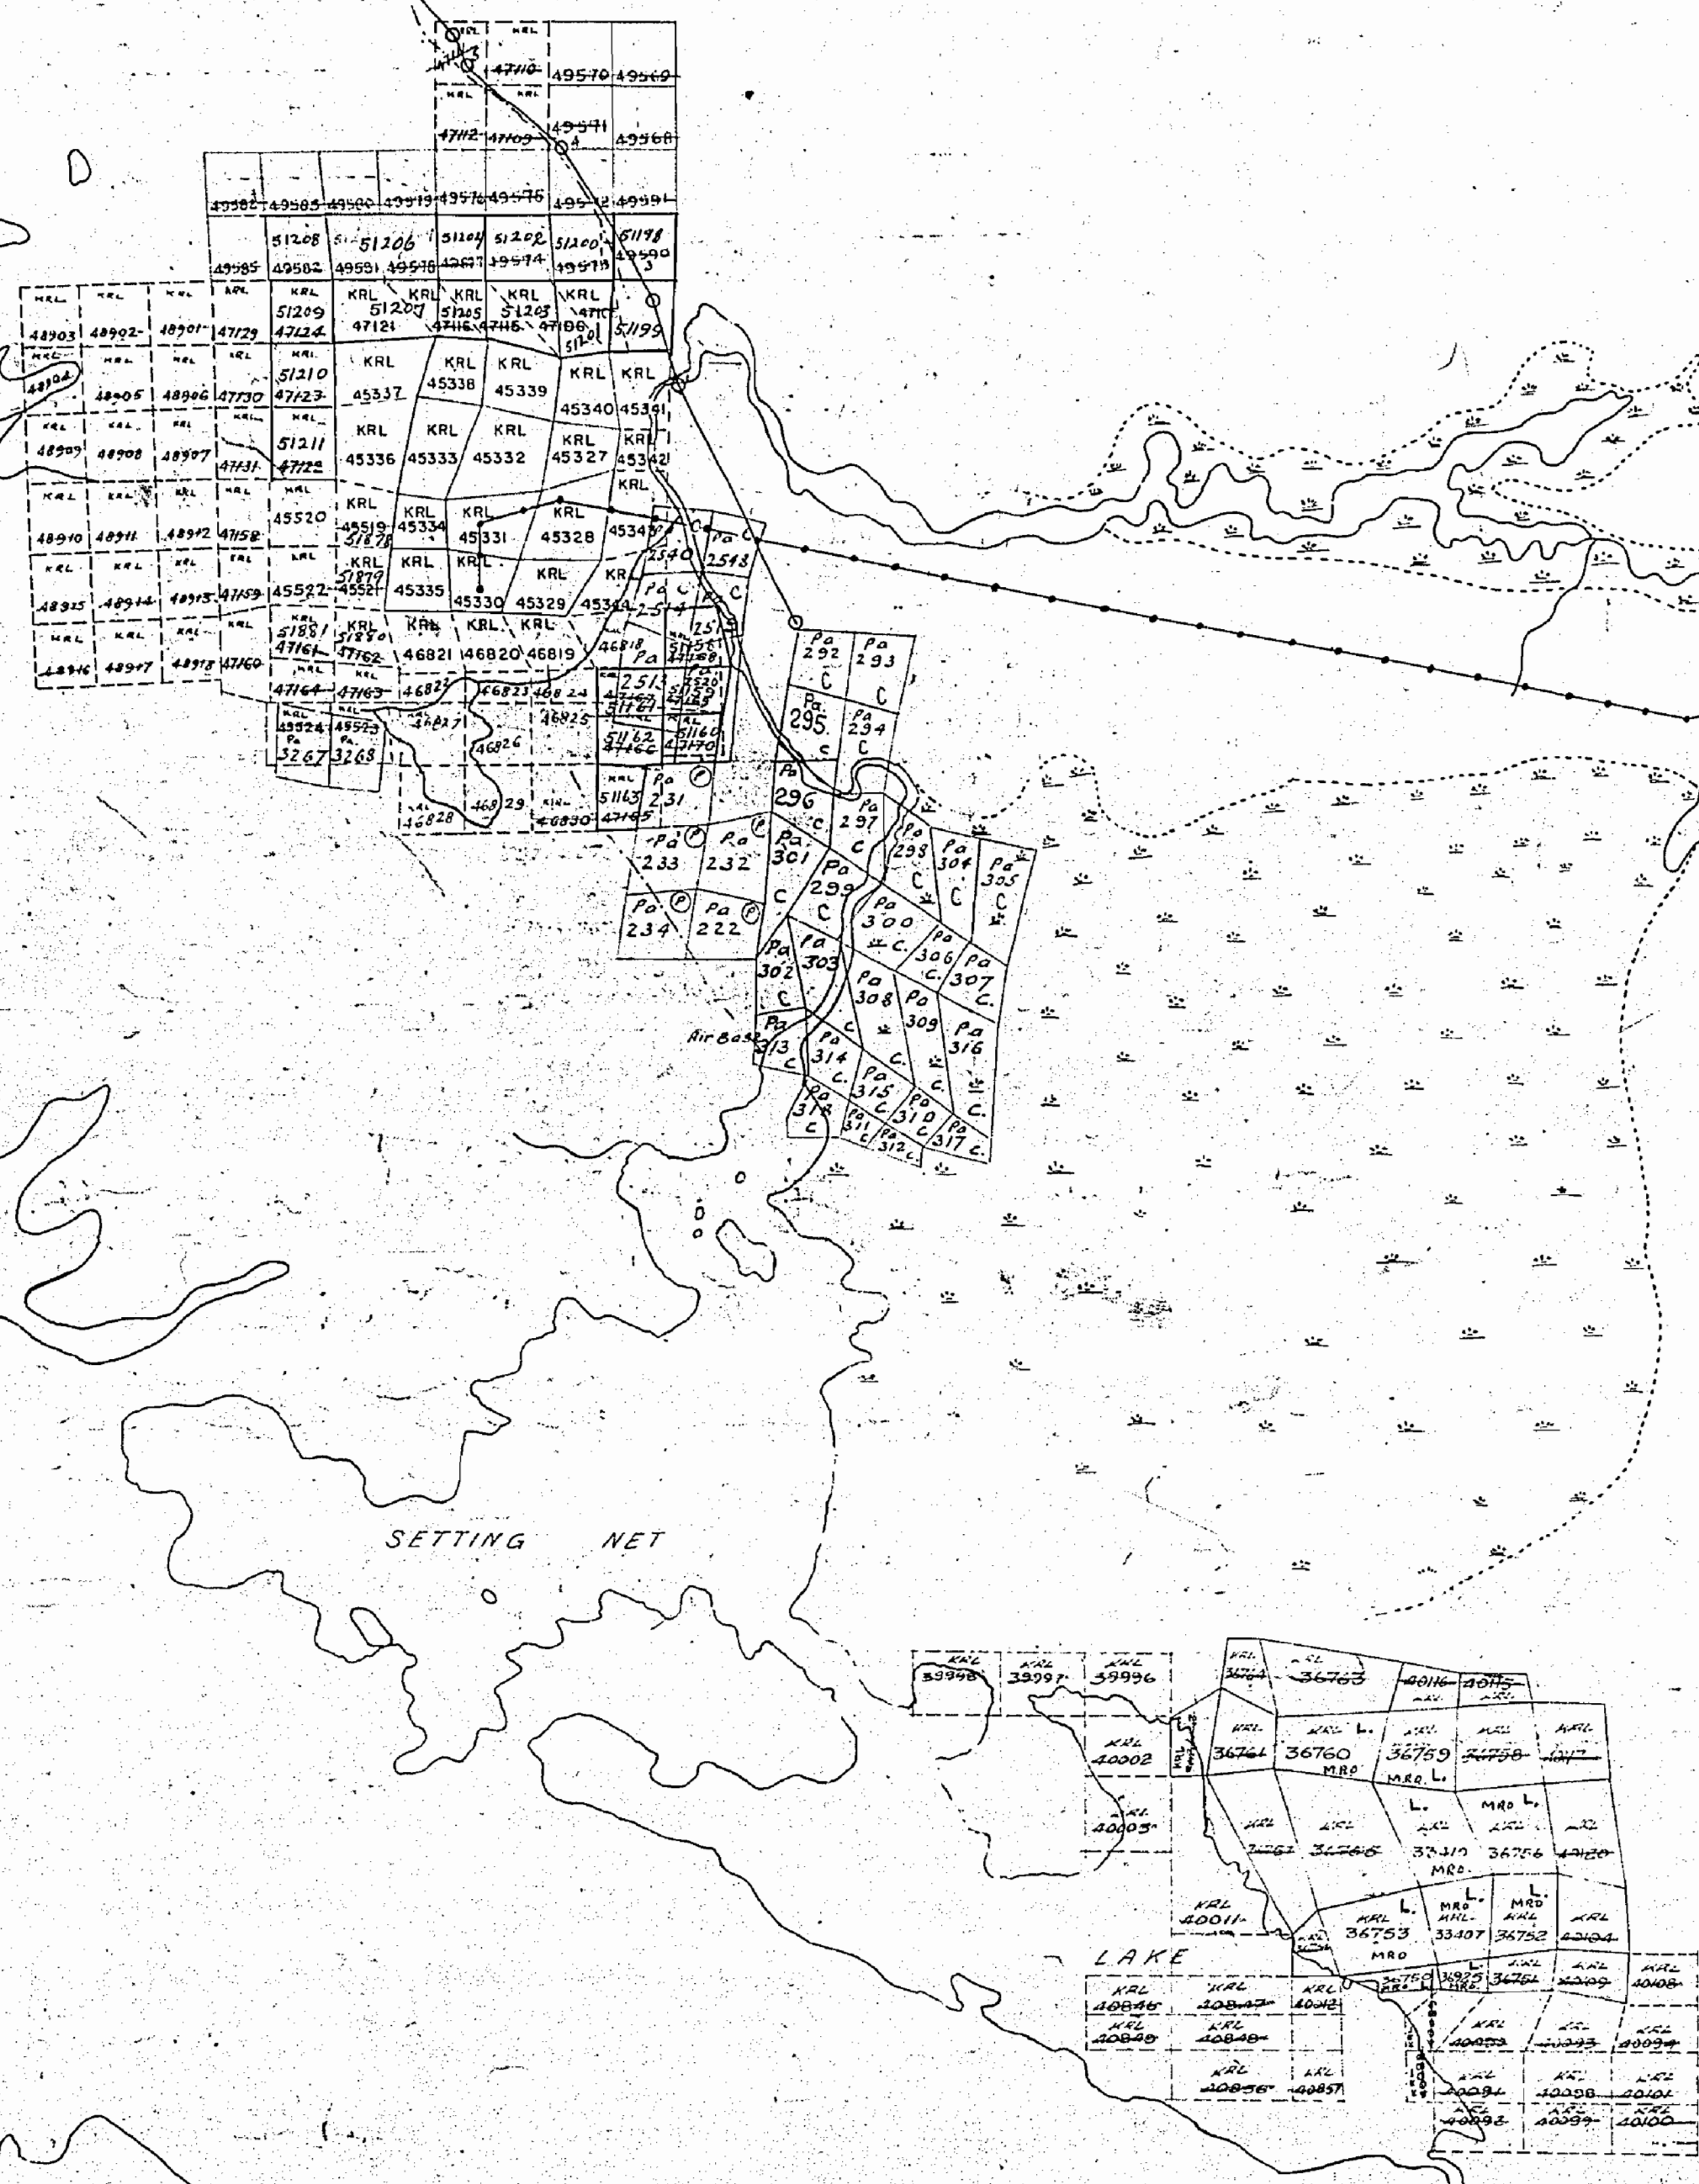

M. 2199

PLAN OF
SANDY AND FAVOURABLE LAKES AREA
 PATRICIA MINING DIVISION
 DISTRICT OF KENORA
 Scale, 40 chains to an inch.

NORTH TROUT LAKE.

SOUTH TROUT LAKE.

RAT HOUSE BAY OF SANDY LAKE.

L. LEASE OF MINING RIGHTS. LETTER - R. J. SCOTT. FEB 27/02

M. 2199

PLAN OF
SANDY AND FAVOURABLE LAKES AREA
 RED LAKE MINING DIVISION
 DISTRICT OF KENORA.
 Scale, 40 chains to an inch.

M-2199

SANDY BELLINGHILL TWEED

M. 2199

M 2199

PLAN OF
SANDY AND FAVOURABLE LAKES AREA
 PATRICIA MINING DIVISION
 DISTRICT

NORTH TROUT LAKE.

SOUTH TROUT LAKE.

RAT HOUSE BAY OF SANDY LAKE.

NORTH WIND LAKE.

SETTING NET

LAKE

M. 2199

PLAN OF
SANDY, AND FAVOURABLE LAKES AREA
 PATRICIA MINING DIVISION.
 DISTRICT OF KENORA.
 Scale 40 chains to an inch.

M. 2199

— PLAN OF —
**SANDY, AND
 FAVOURABLE
 LAKES AREA**

RED LAKE — MINING DIVISION.

DISTRICT OF KENORA.

Scale, 40 chains to an inch.

M-2199