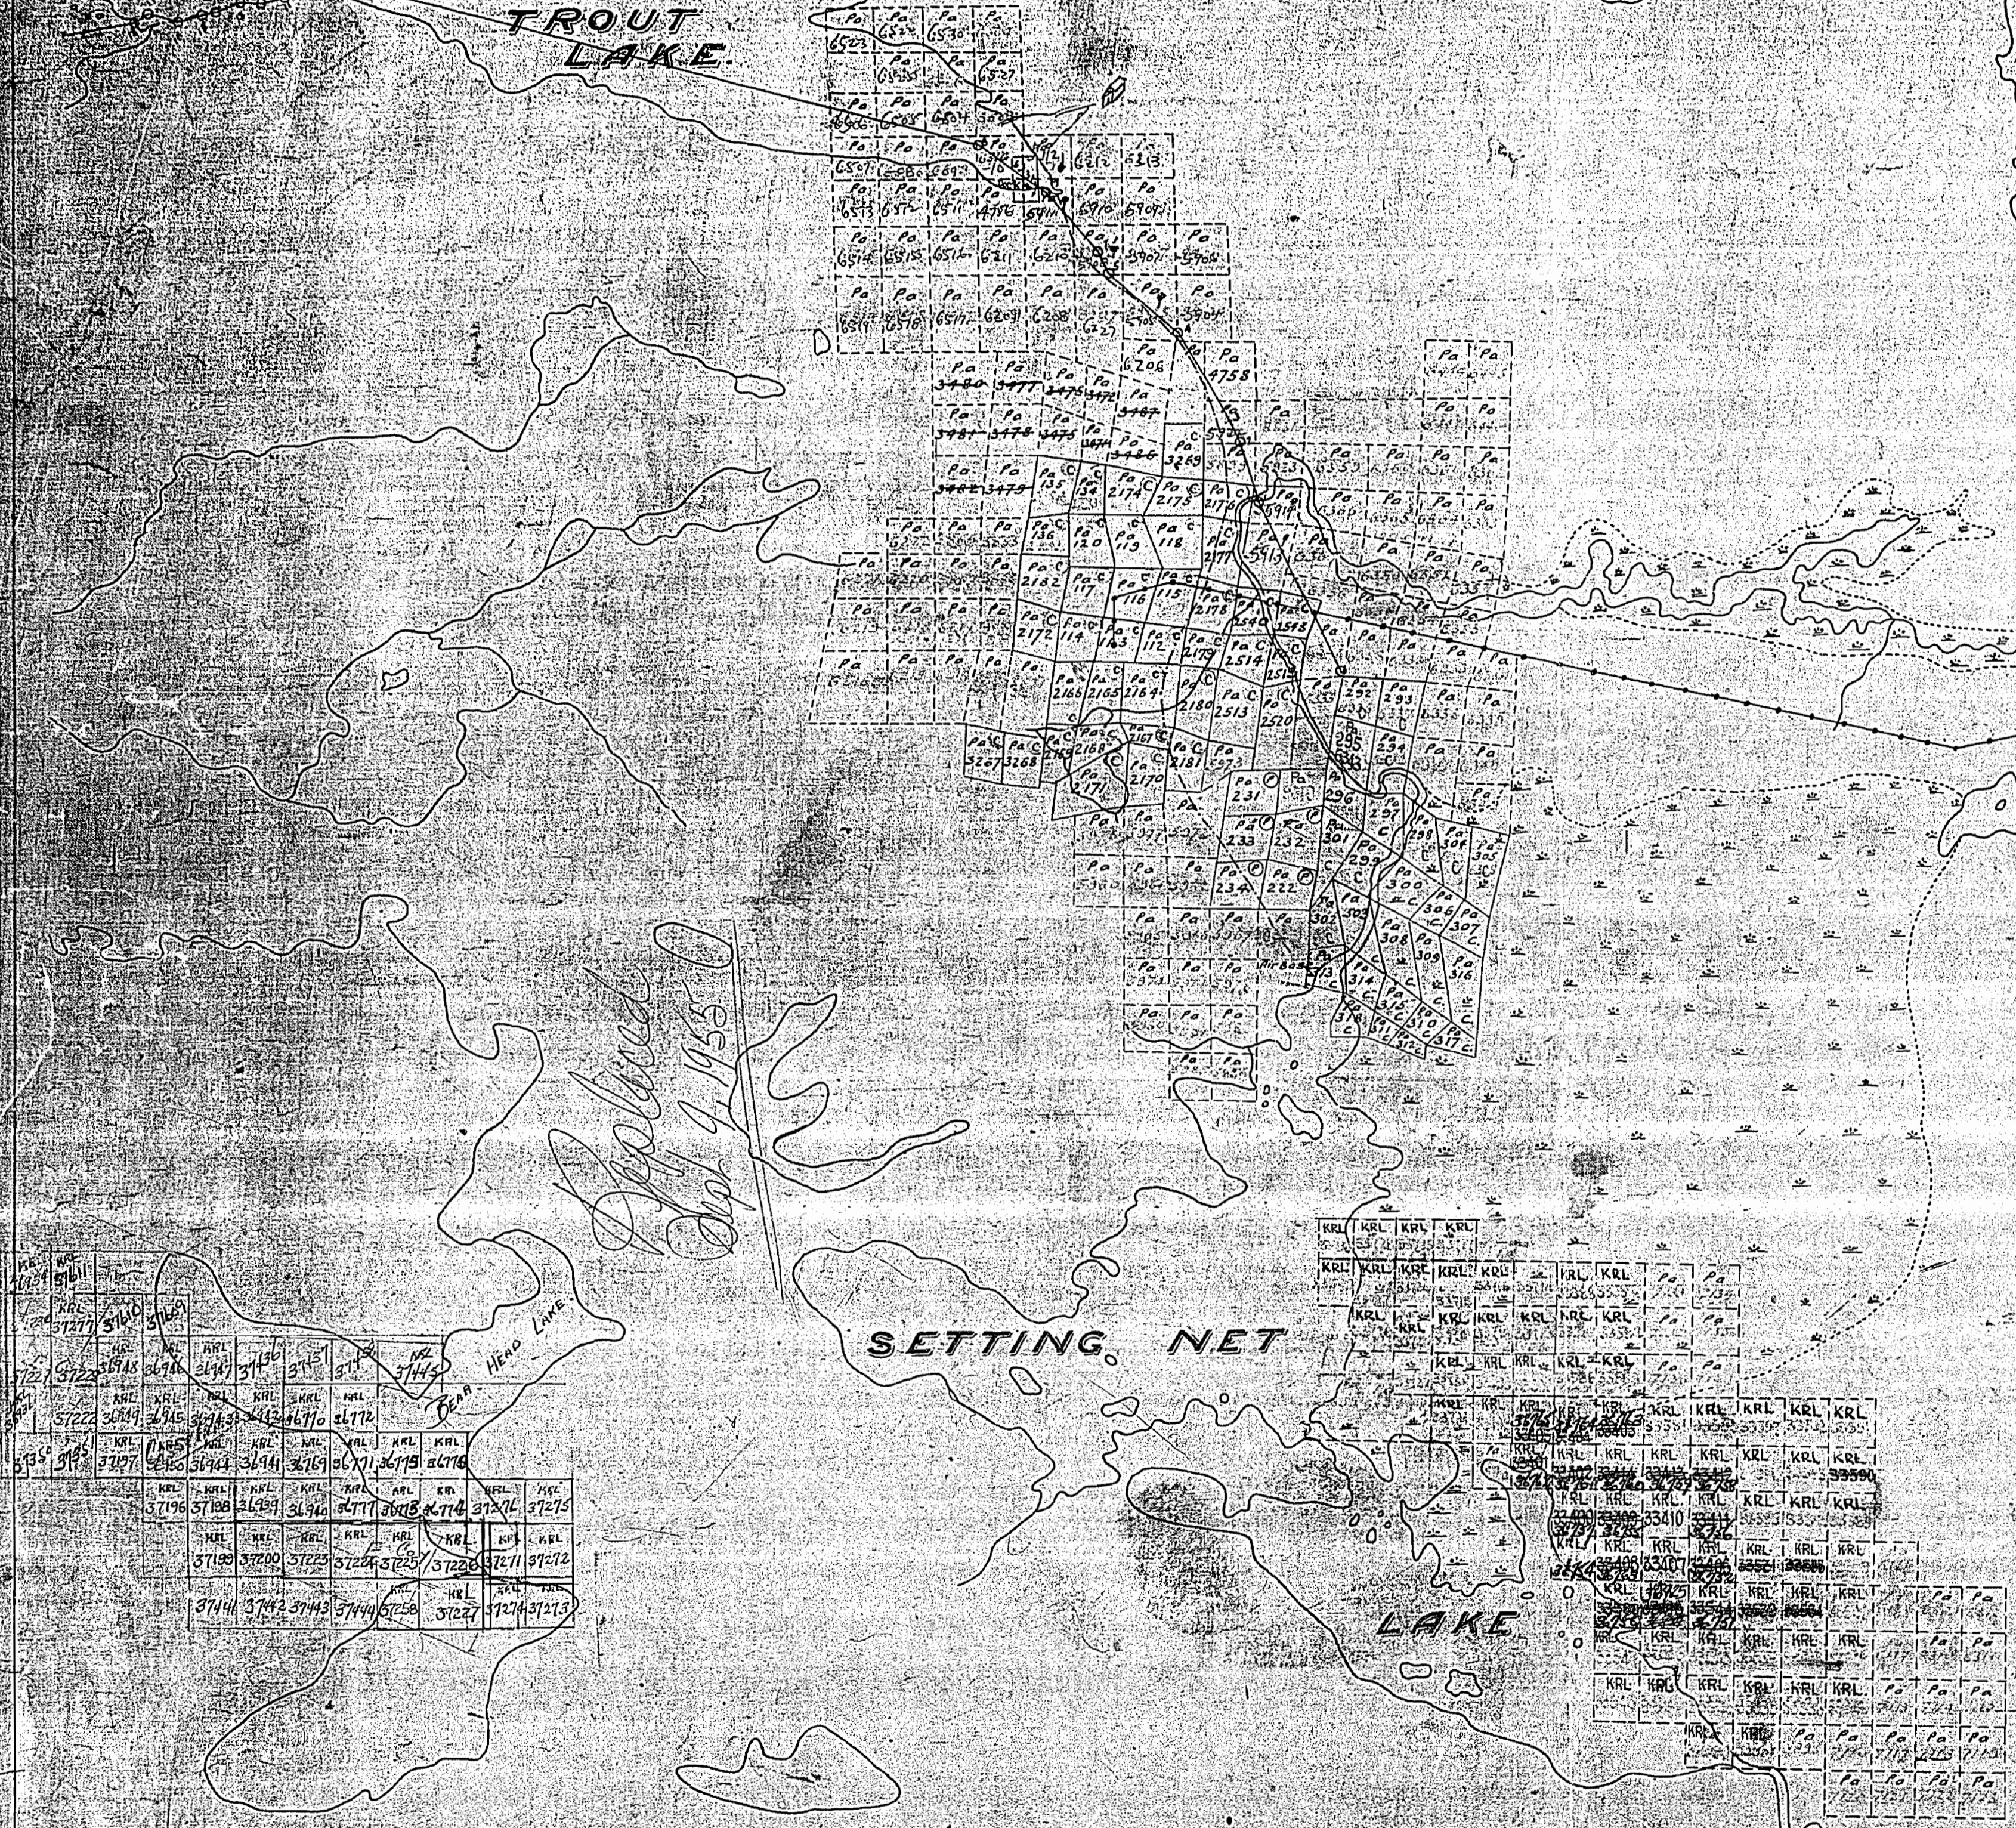

NORTH TROUT LAKE.

SOUTH TROUT LAKE.

RAT HOUSE BAY OF SANDY LAKE.

NORTH WIND LAKE.

SETTING NET

LAKE

M. 2199

PLAN OF
SANDY, AND FAVOURABLE LAKES AREA
PATRICIA MINING DIVISION.
DISTRICT OF KENORA.
Scale 40 chains to an inch.