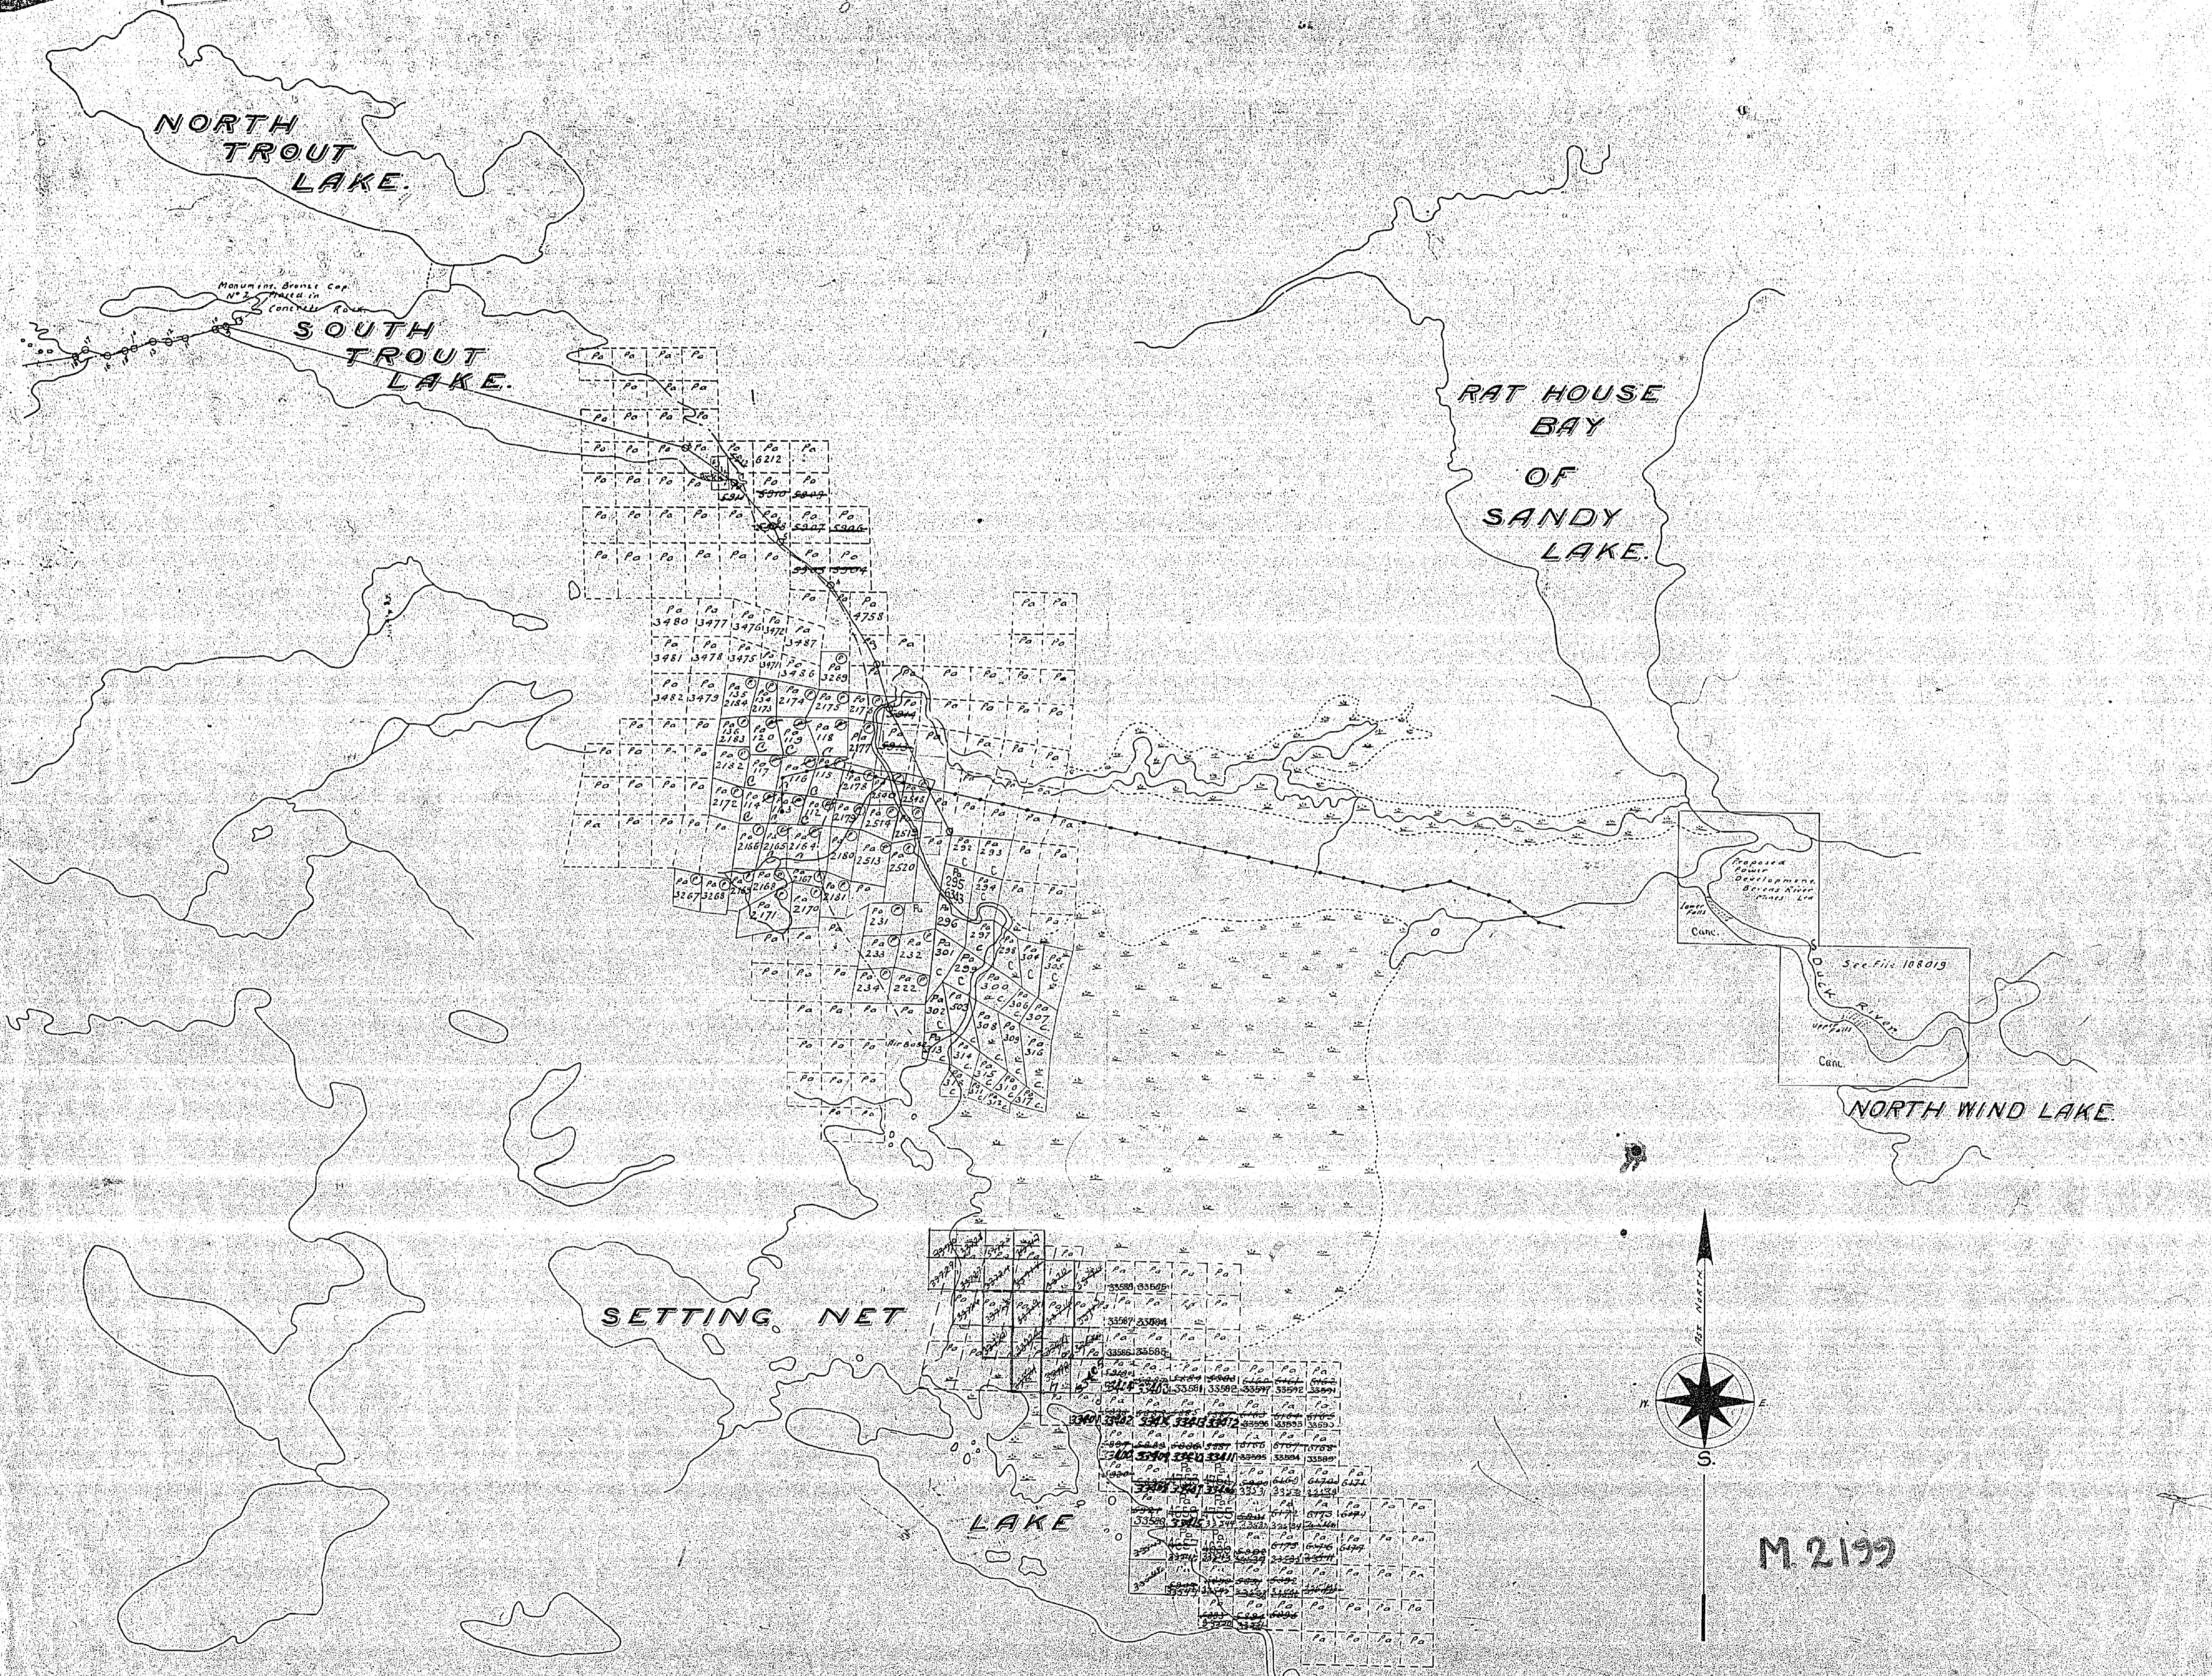

M 2199

PLAN OF
**SANDY, AND
FAVOURABLE
LAKES AREA**
PATRICIA MINING DIVISION.
DISTRICT OF KENORA.
Scale, 40 chains to an inch.