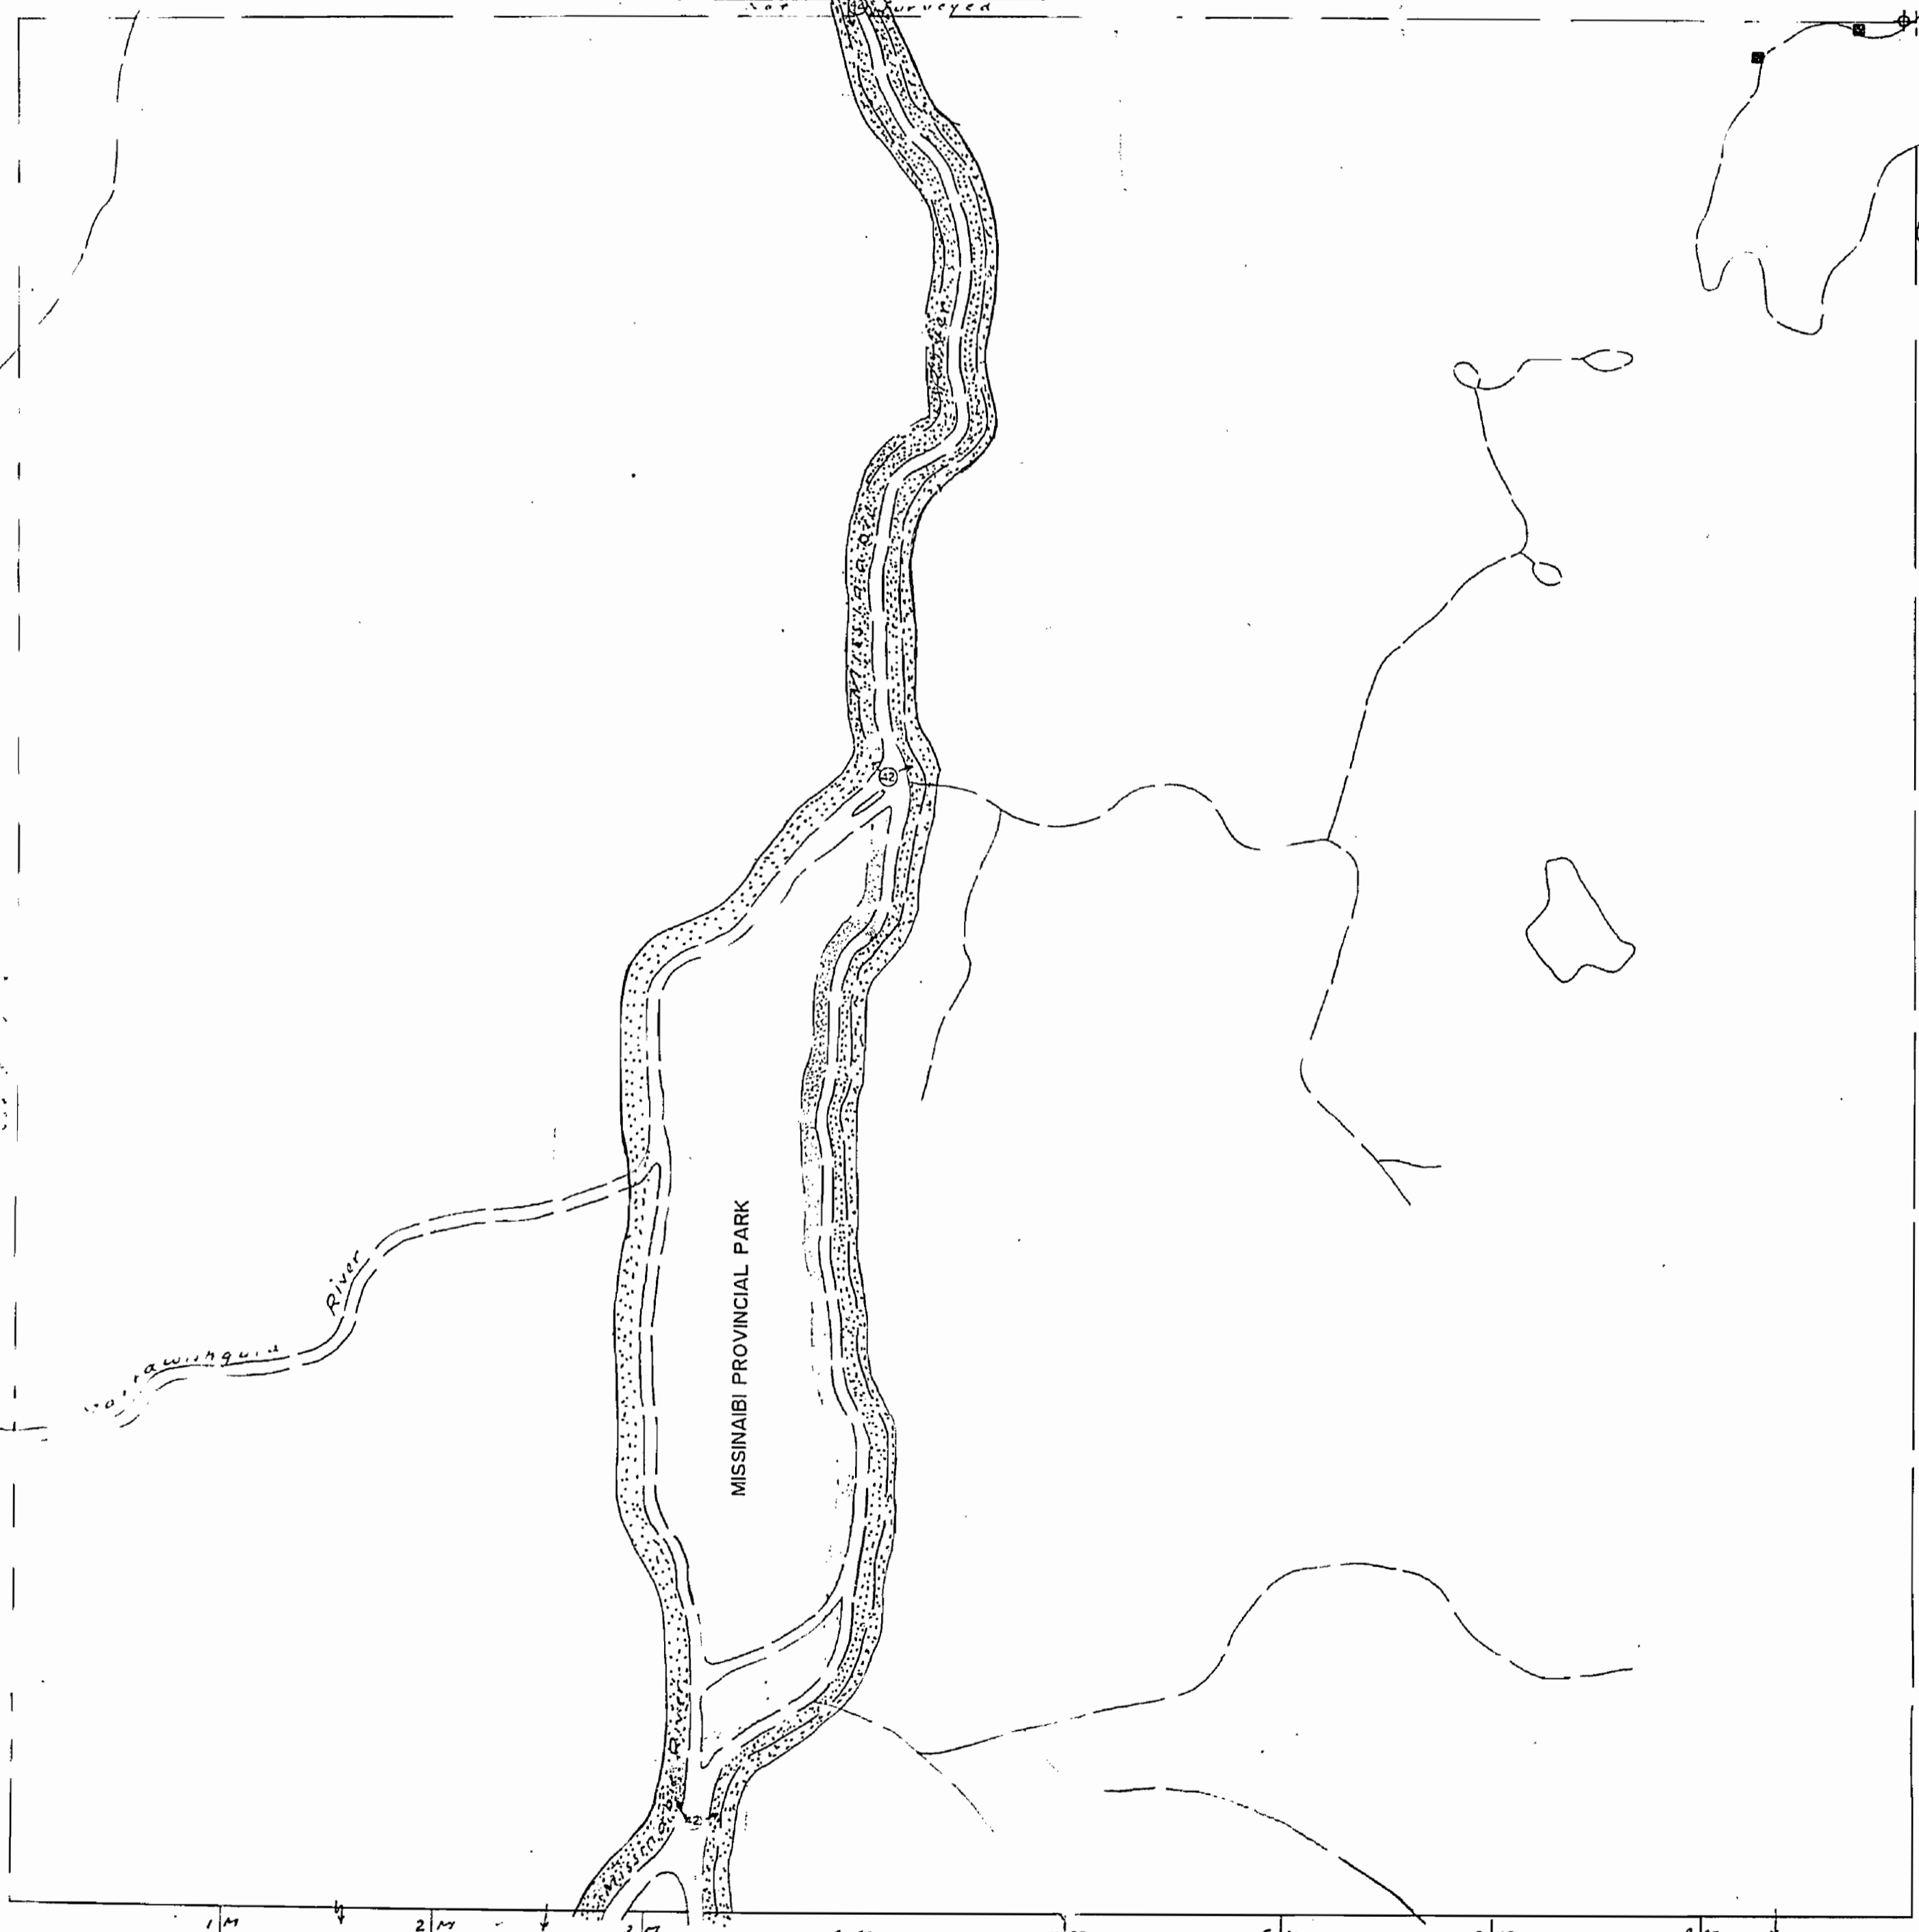

PLAN OF GOLDWIN TWP.

PORCUPINE MINING DIVISION

DISTRICT OF COCHRANE.

— Scale, 40 chains to an inch —

SCOVILL TWP.

Areas withdrawn from staking under Section 42 of the Mining Act.

File	Date	Disposition
183199	OCT. 8/77	SR & MR.

MISSINAIBI PROVINCIAL PARK

NOTE

400' Surface Rights Reservation around all Lakes and Rivers.

THE INFORMATION THAT APPEARS ON THIS MAP HAS BEEN COMPILED FROM VARIOUS SOURCES, AND ACCURACY IS NOT GUARANTEED. THOSE WISHING TO STAKE MINING CLAIMS SHOULD CONSULT WITH THE MINING RECORDER, MINISTRY OF NORTHERN DEVELOPMENT AND MINES, FOR ADDITIONAL INFORMATION ON THE STATUS OF THE LANDS SHOWN HEREON.

MULVEY TWP.

SWEET TWP.

MISSINAIBI PROVINCIAL PARK

SANKEY TWP.

Notes

- Railways Shown
- Paved Highways
- Gravel
- Highway Route No.
- Other Roads
- Trails & Paths
- Telephone & Telegraph Lines
- Electric Power Lines

- Non-perennial streams
- Bridges
- Buildings
- Swamps
- Areas marked

☛ REMOTE TOURIST CAMP