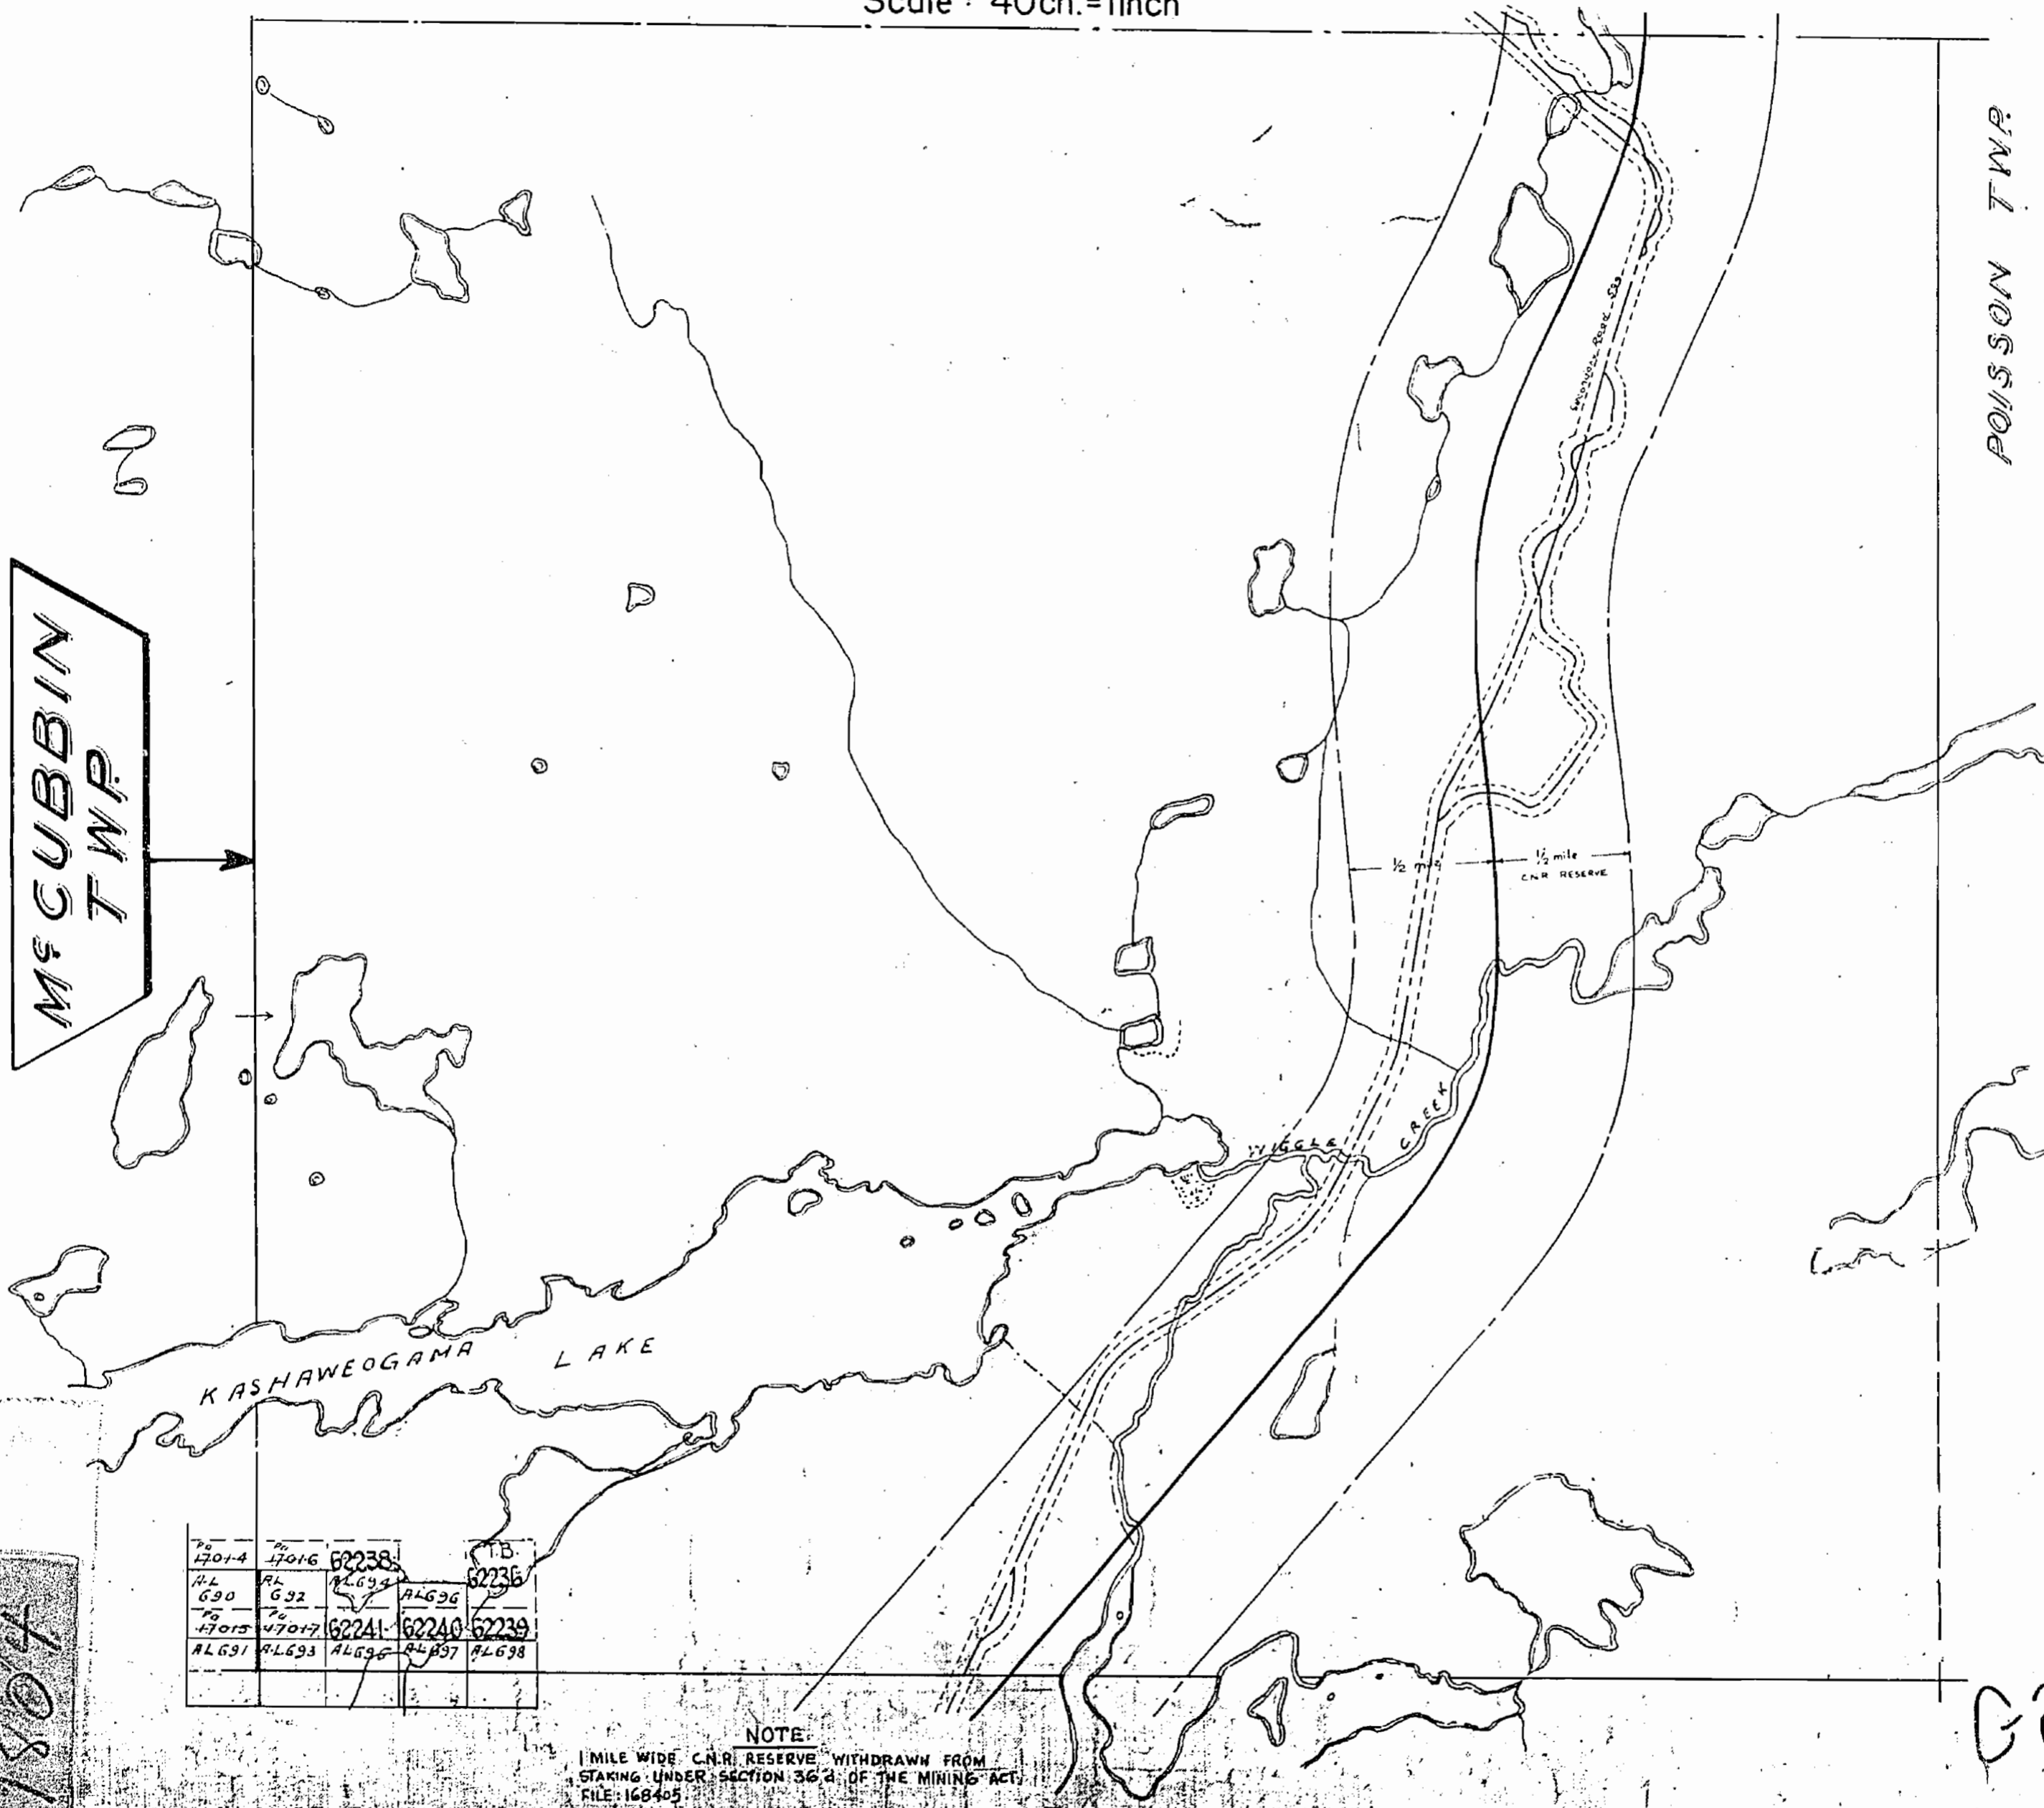

# MC CUBBIN TWP.

DISTRICT OF THUNDER BAY

PATRICIA MINING DIVISION

Scale : 40ch.=1inch

MC CUBBIN  
TWP.

POISSON TWP.

COMANT TWP.

G2053

M-1804

200' Rsvd. to Dept. of L. & F. shown this