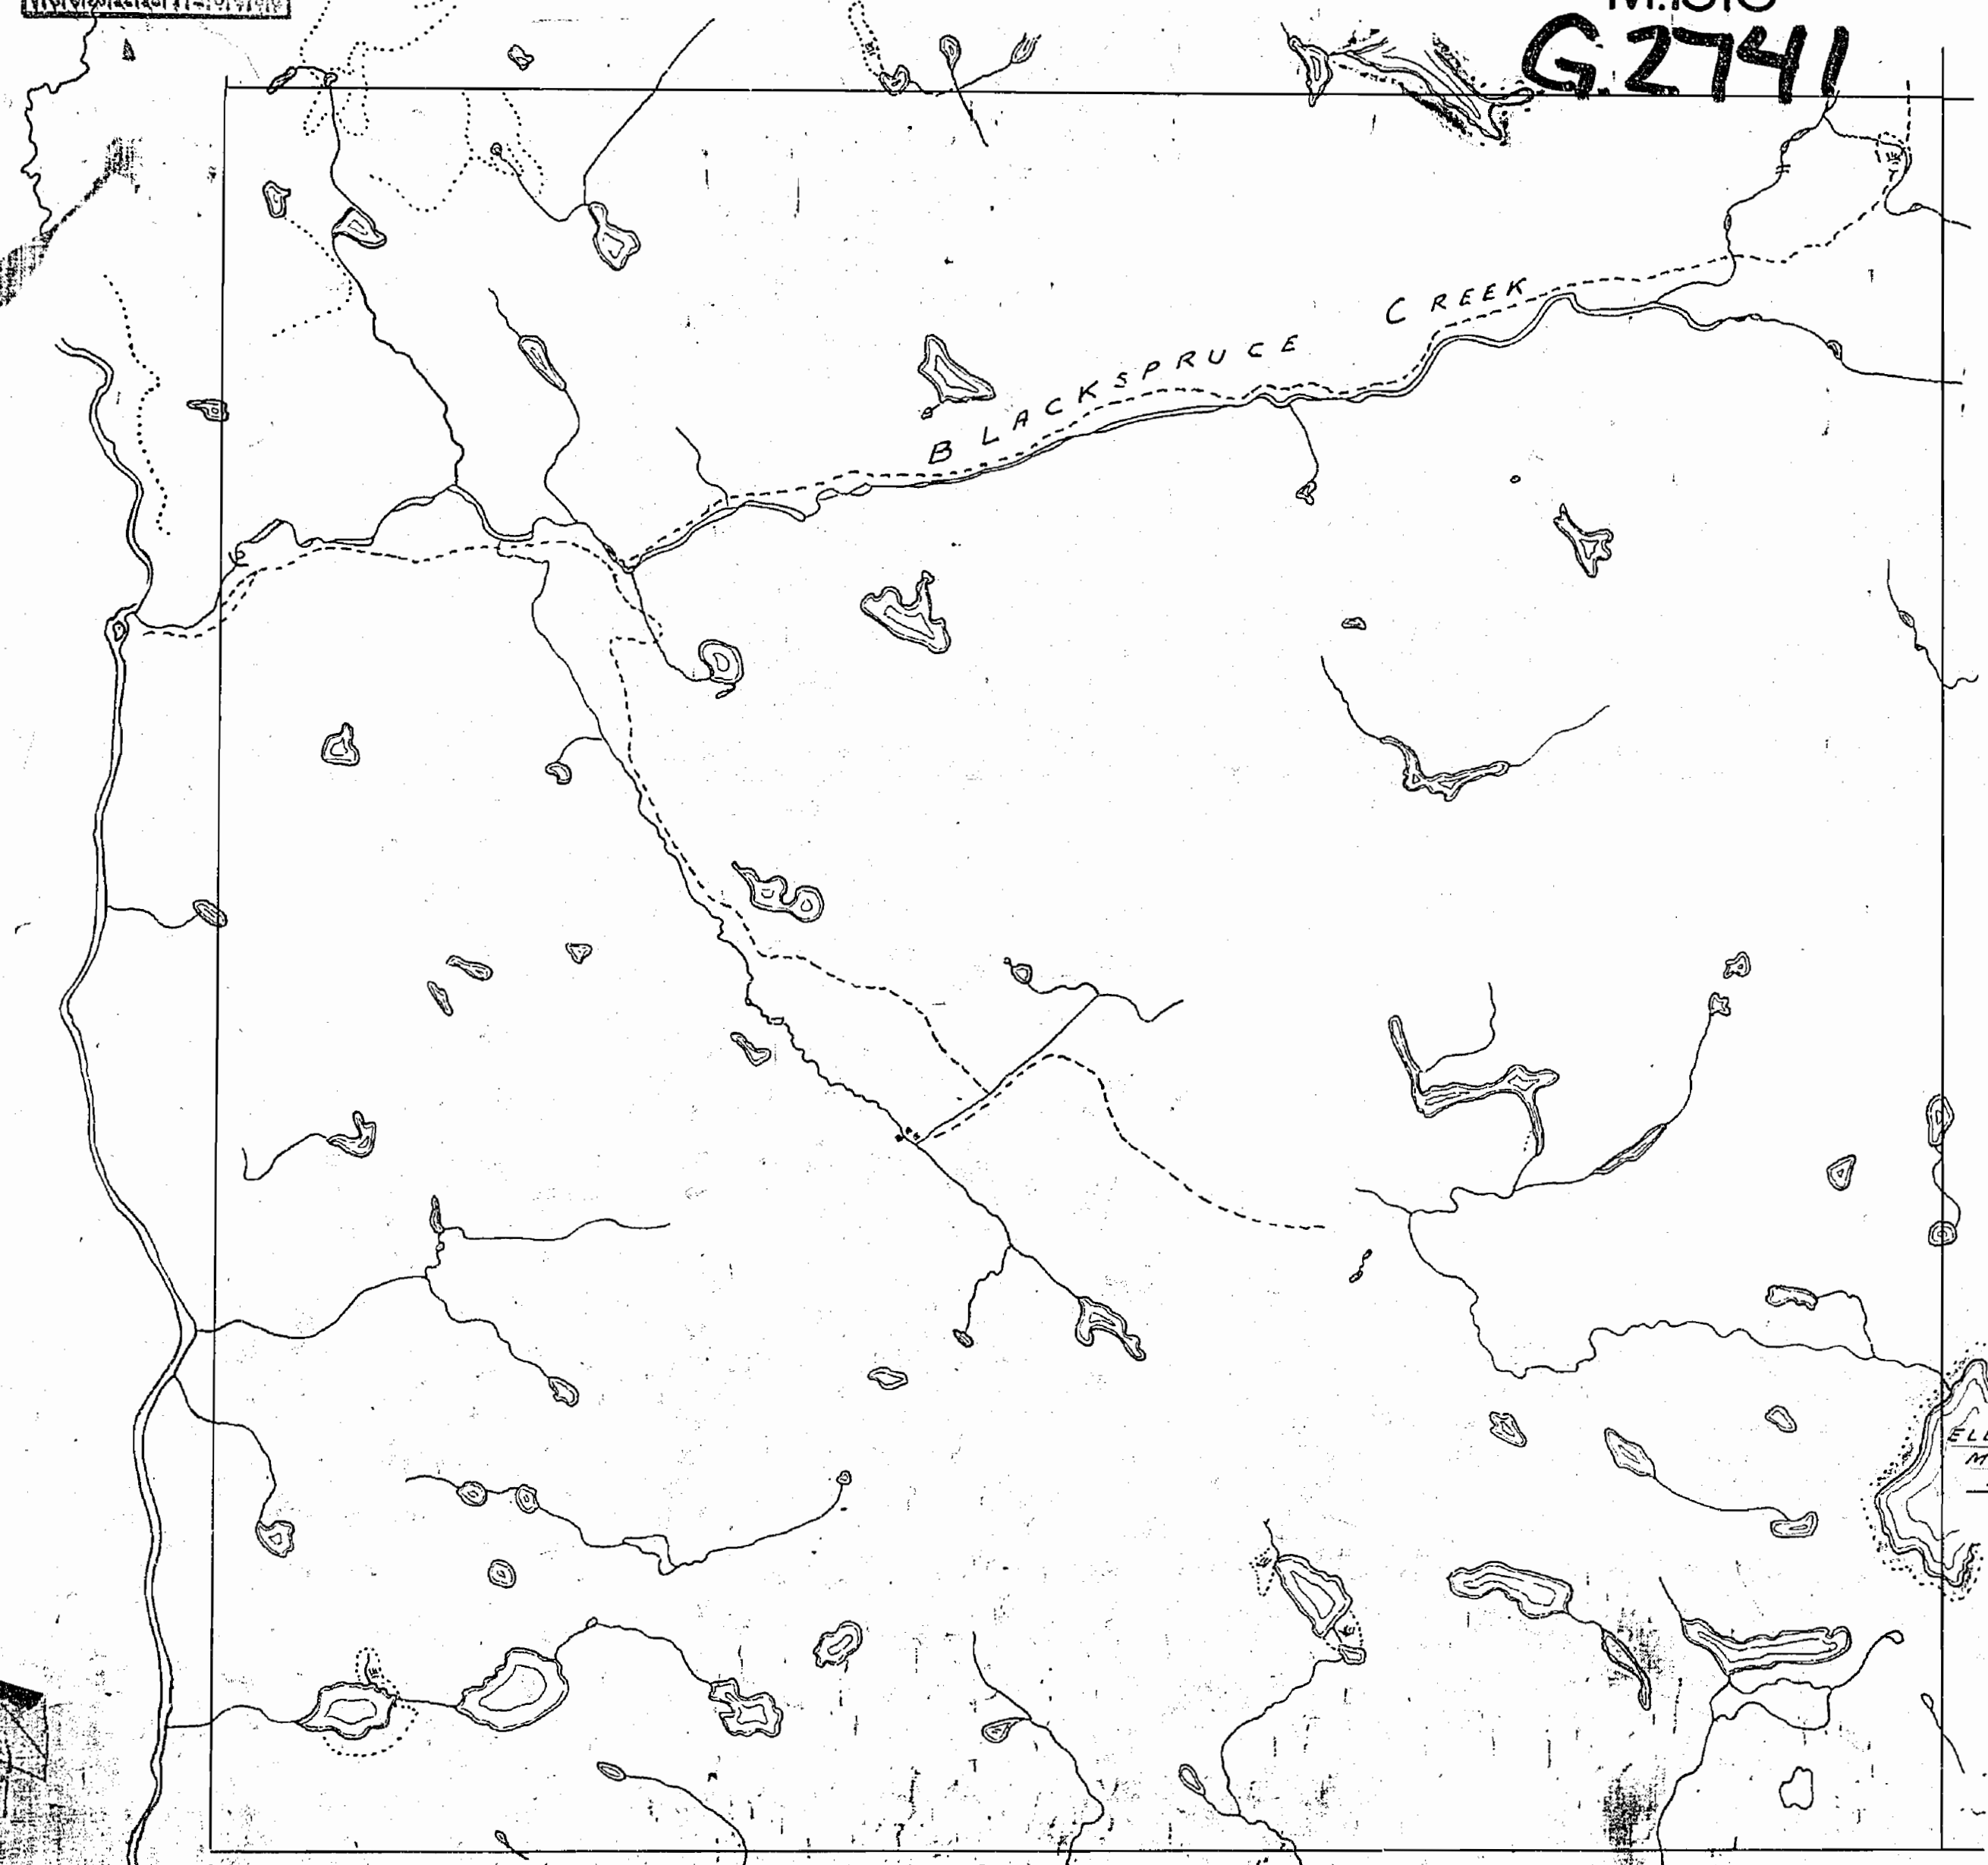

# TOWNSHIP 27 R. CANARD 1278

DISTRICT OF COWAN

SAULT STE. MARIE MINING DIVISION.

SCALE 40 CHAINS TO AN INCH.

SAULT STE. MARIE  
MINING DIV.  
RECEIVED  
AUG 30 1884  
A.M. P.M.  
7 10 11 12 1 2 3 4 5 6 7 8 9 10 11 12

M.1518  
G.2741

CORBOY TP. M.1509

ELEVEN  
MILE  
LAKE.

400' SURFACE RIGHTS RESERVATION AROUND ALL LAKES & RIVERS.