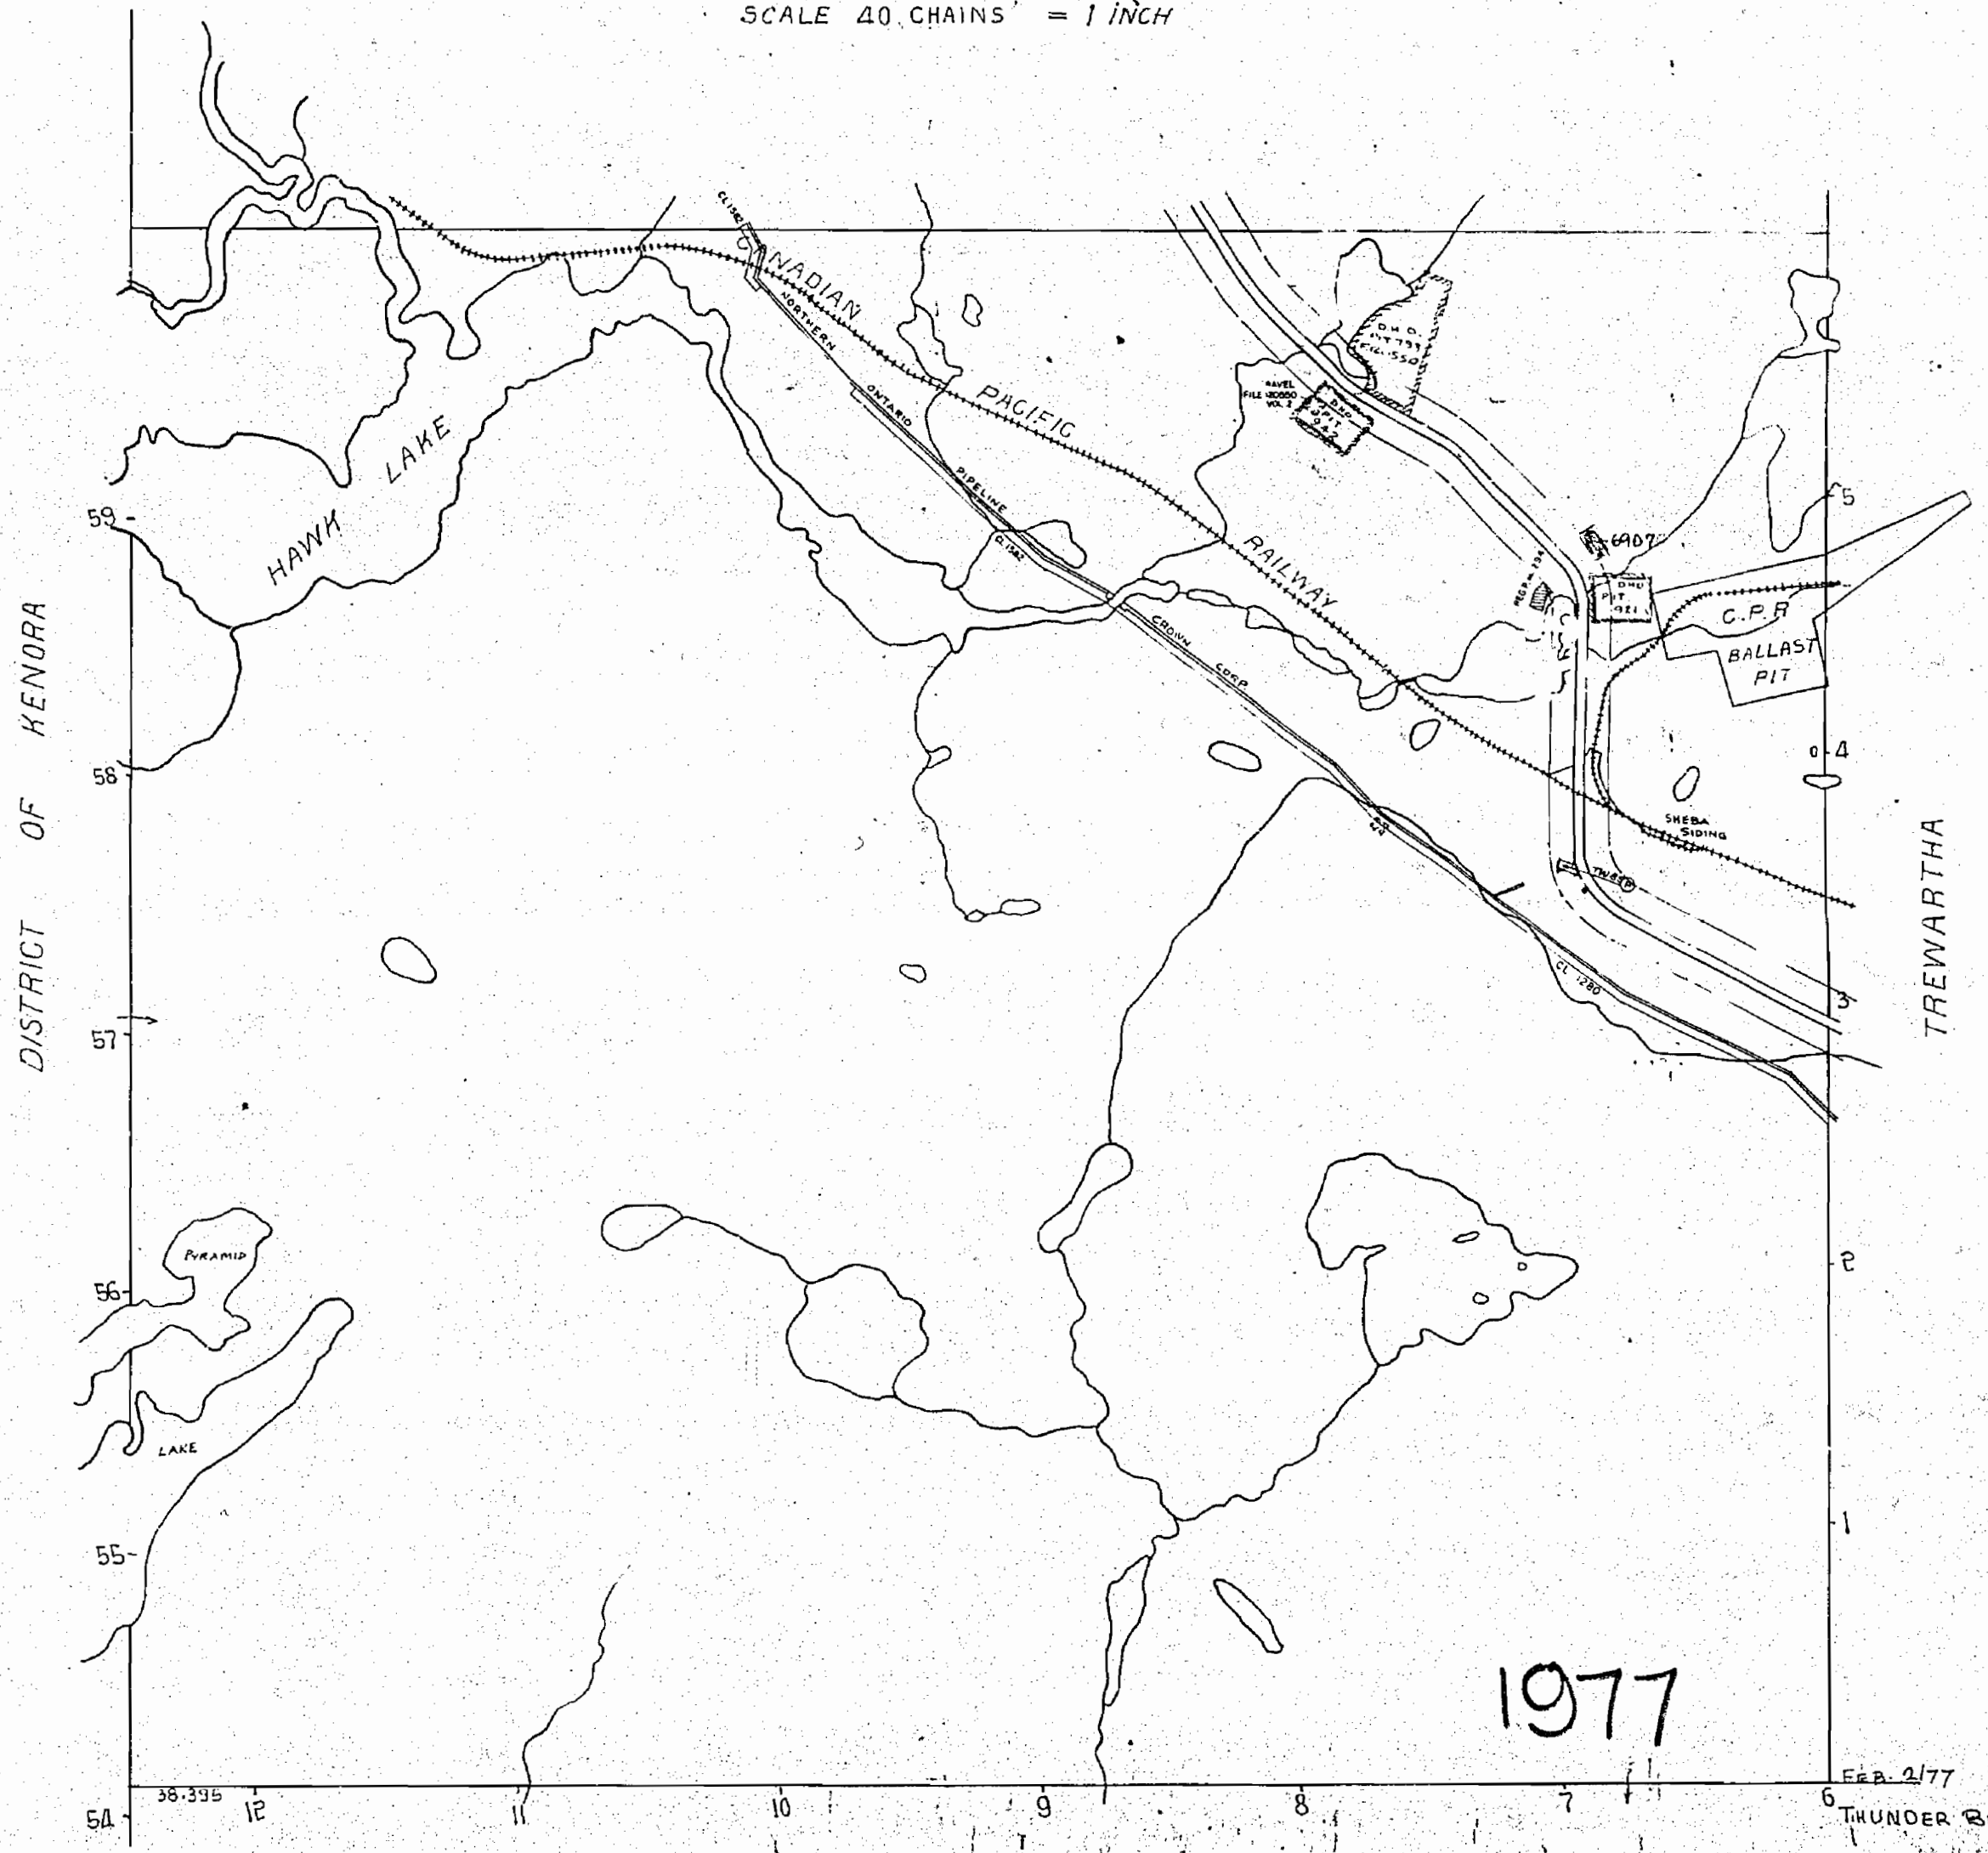

1871

PYRAMID

DISTRICT OF THUNDER BAY

SCALE 40 CHAINS = 1 INCH

1967

AT T.B
M1871

1871

M.1871

PYRAMID

ONTARIO
MINISTRY OF NATURAL RESOURCES
SURVEYS AND MAPPING BRANCH

DISTRICT OF THUNDER BAY
THUNDER BAY MINING DIVISION

SCALE 40 CHAINS = 1 INCH

1977

FEB. 2/77
THUNDER BAY DIST.

M.1871