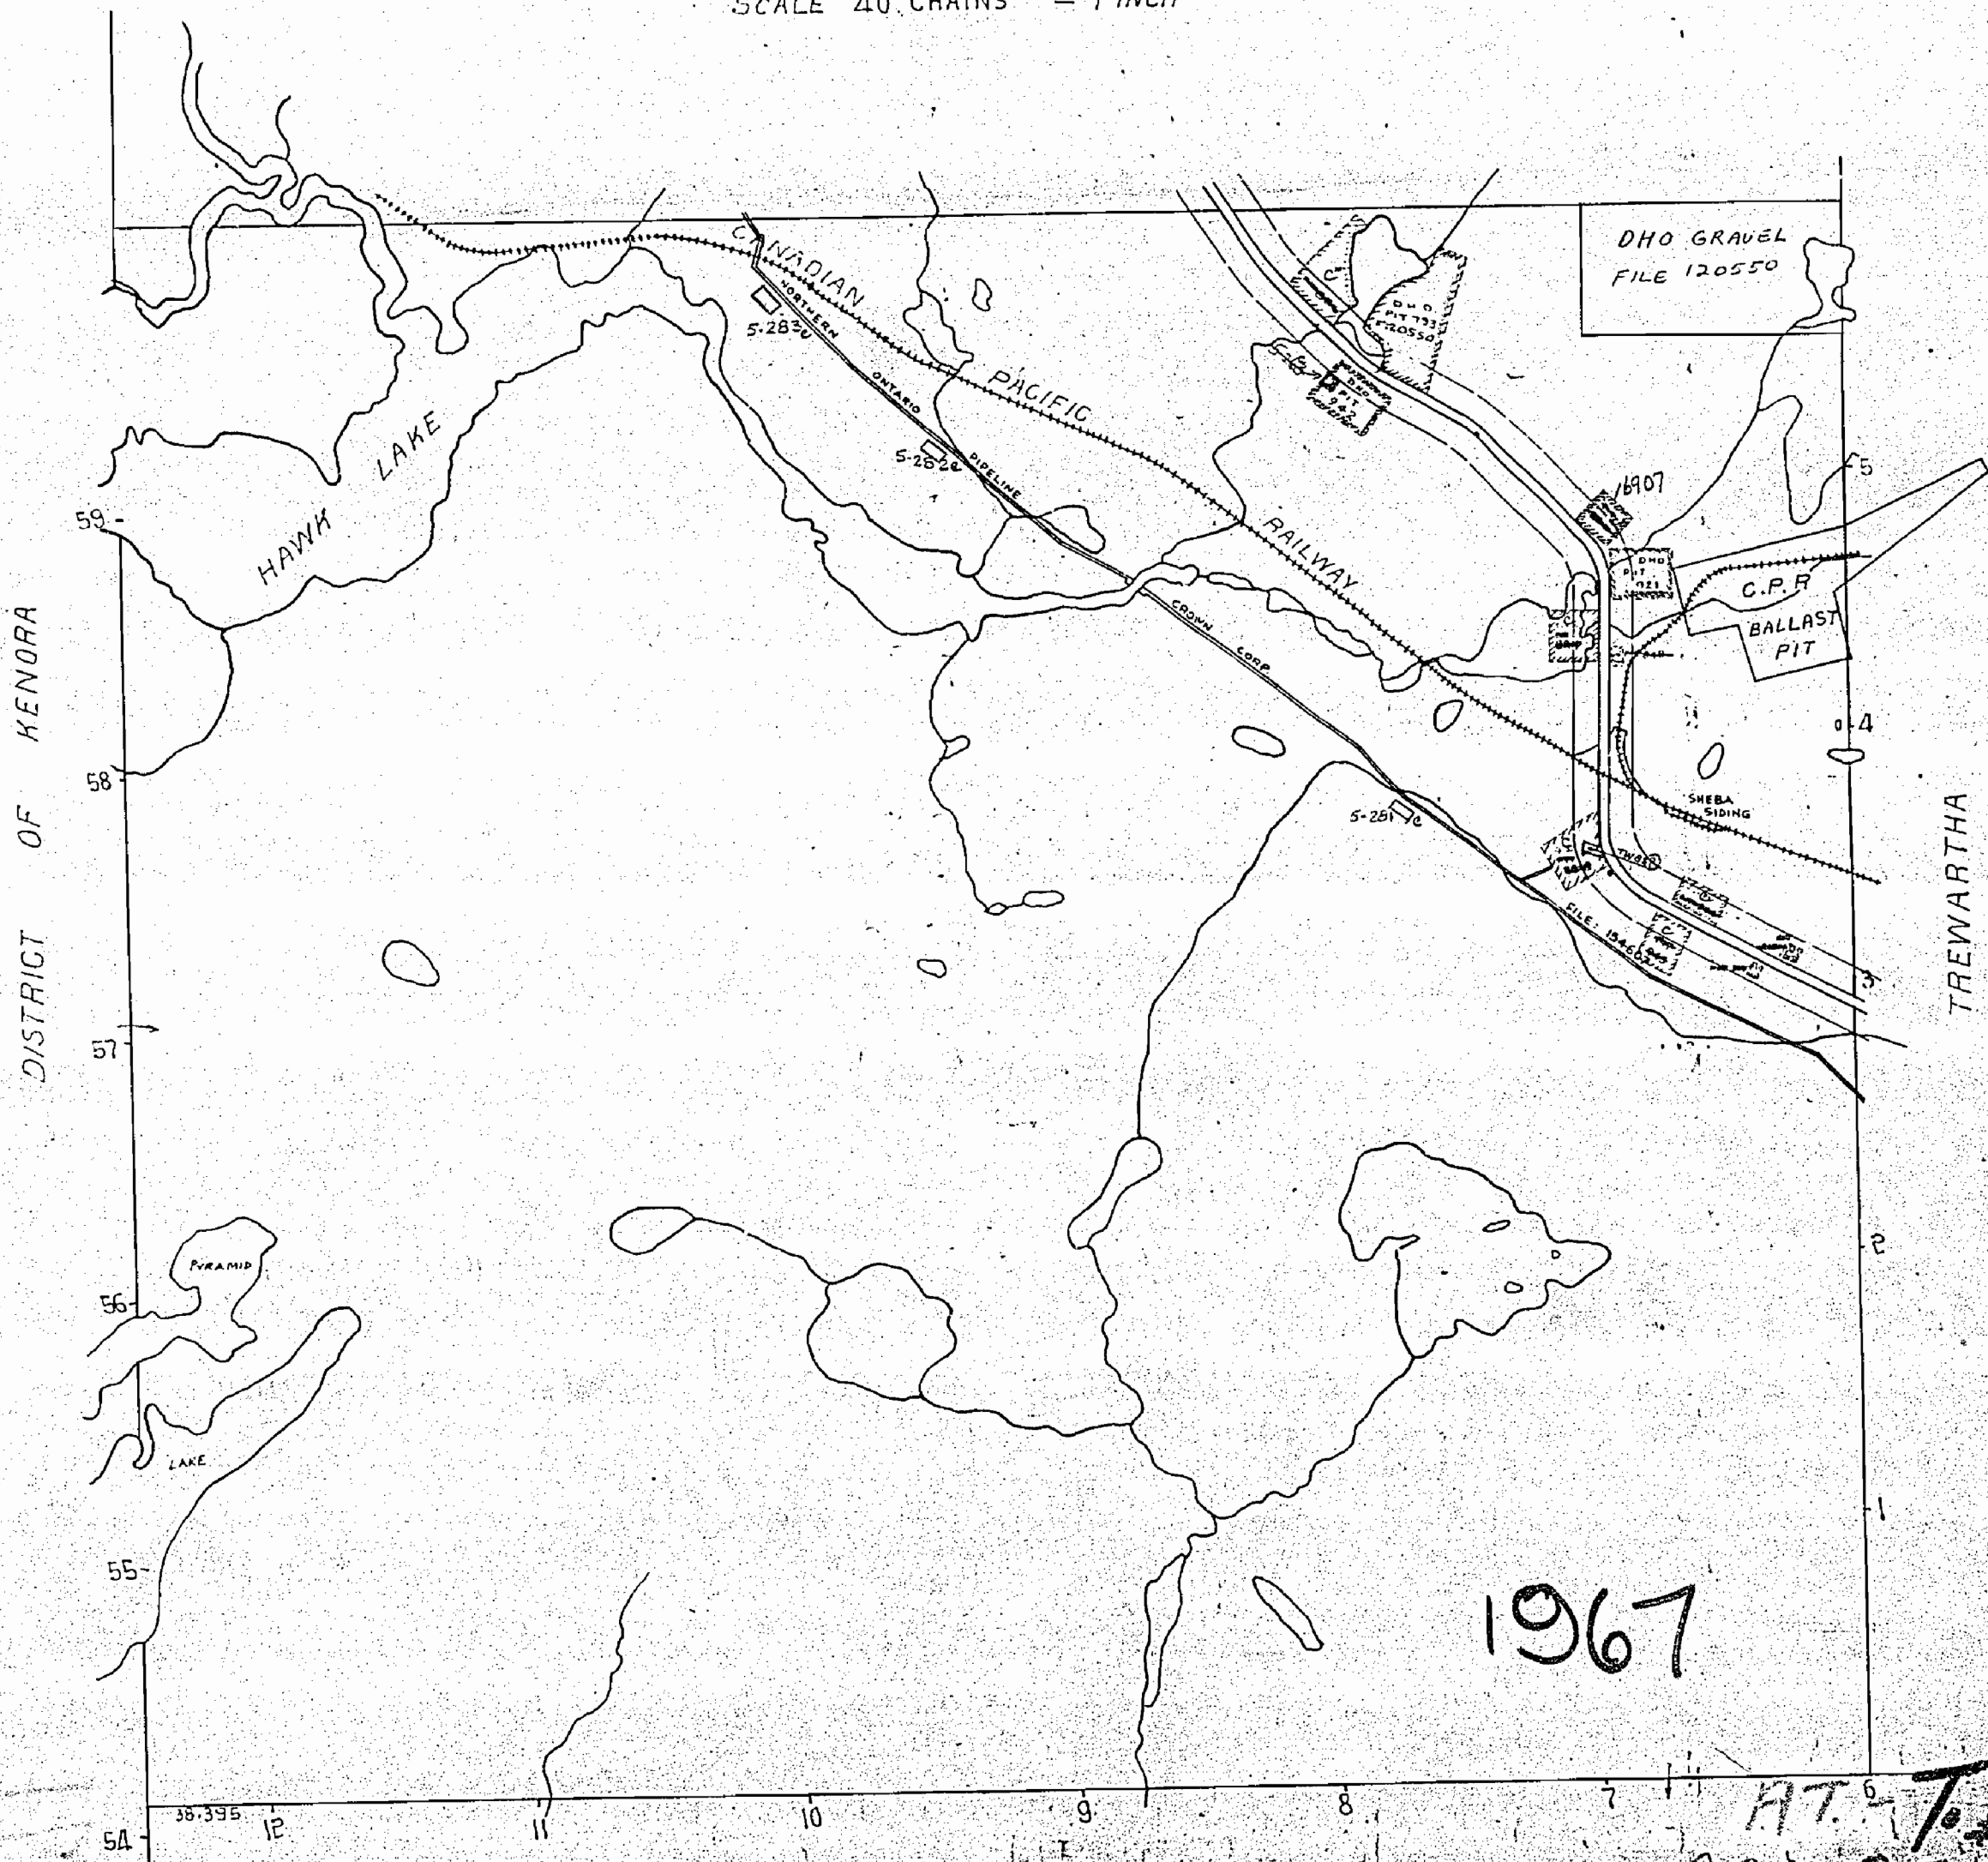

1871

PYRAMID

DISTRICT OF THUNDER BAY

SCALE 40 CHAINS = 1 INCH

1967

AT T.B
M1871

1871

M.1871

PYRAMID

ONTARIO
MINISTRY OF NATURAL RESOURCES
SURVEYS AND MAPPING BRANCH

DISTRICT OF THUNDER BAY
THUNDER BAY MINING DIVISION

SCALE 40 CHAINS = 1 INCH

1977

FEB. 2/77
THUNDER BAY DIST.

M.1871