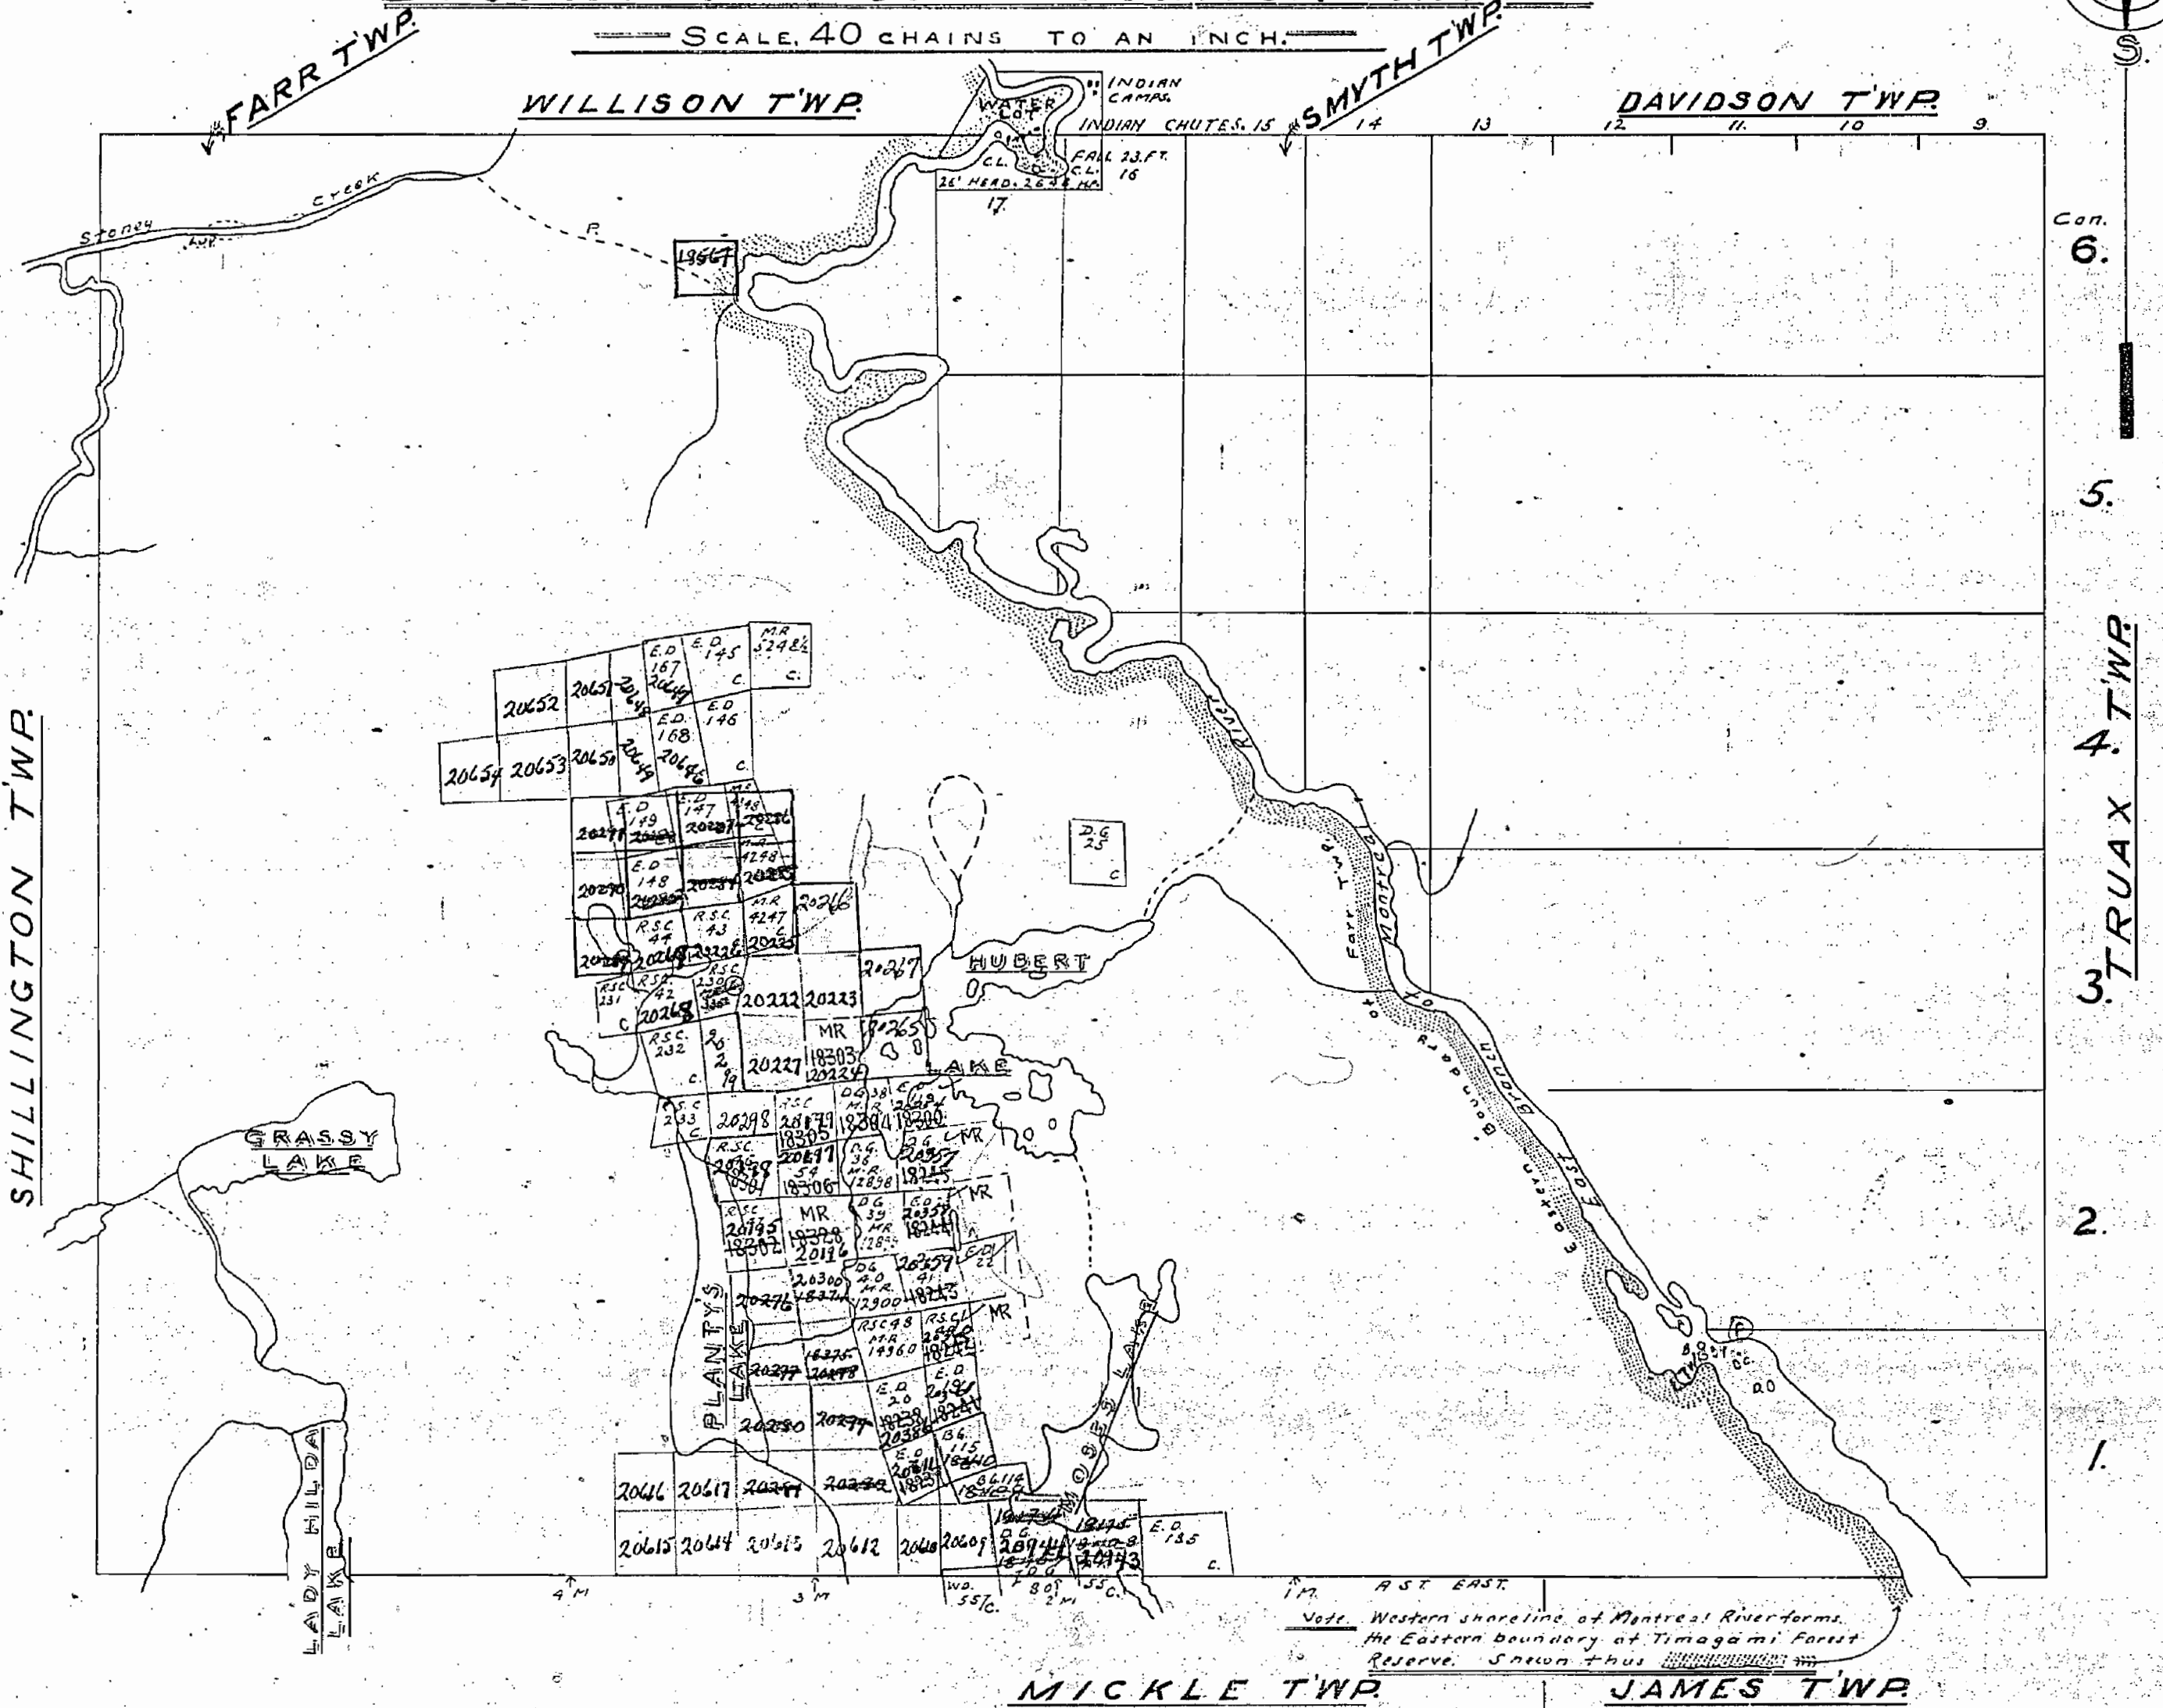

PLAN OF FARR TWP. LOCATED IN TIMAGAMI FOREST RESERVE. & SMYTH TWP.

MONTREAL RIVER MINING DIVISION.
DISTRICT OF TIMISKAMING.

SCALE 40 CHAINS TO AN INCH.

Con. 6.
5.
4. TRUAX TWP
3.
2.
1.

17. AS EAS.
Note: Western shoreline of Montreal River forms the Eastern boundary of Timagami Forest Reserve. Shown thus