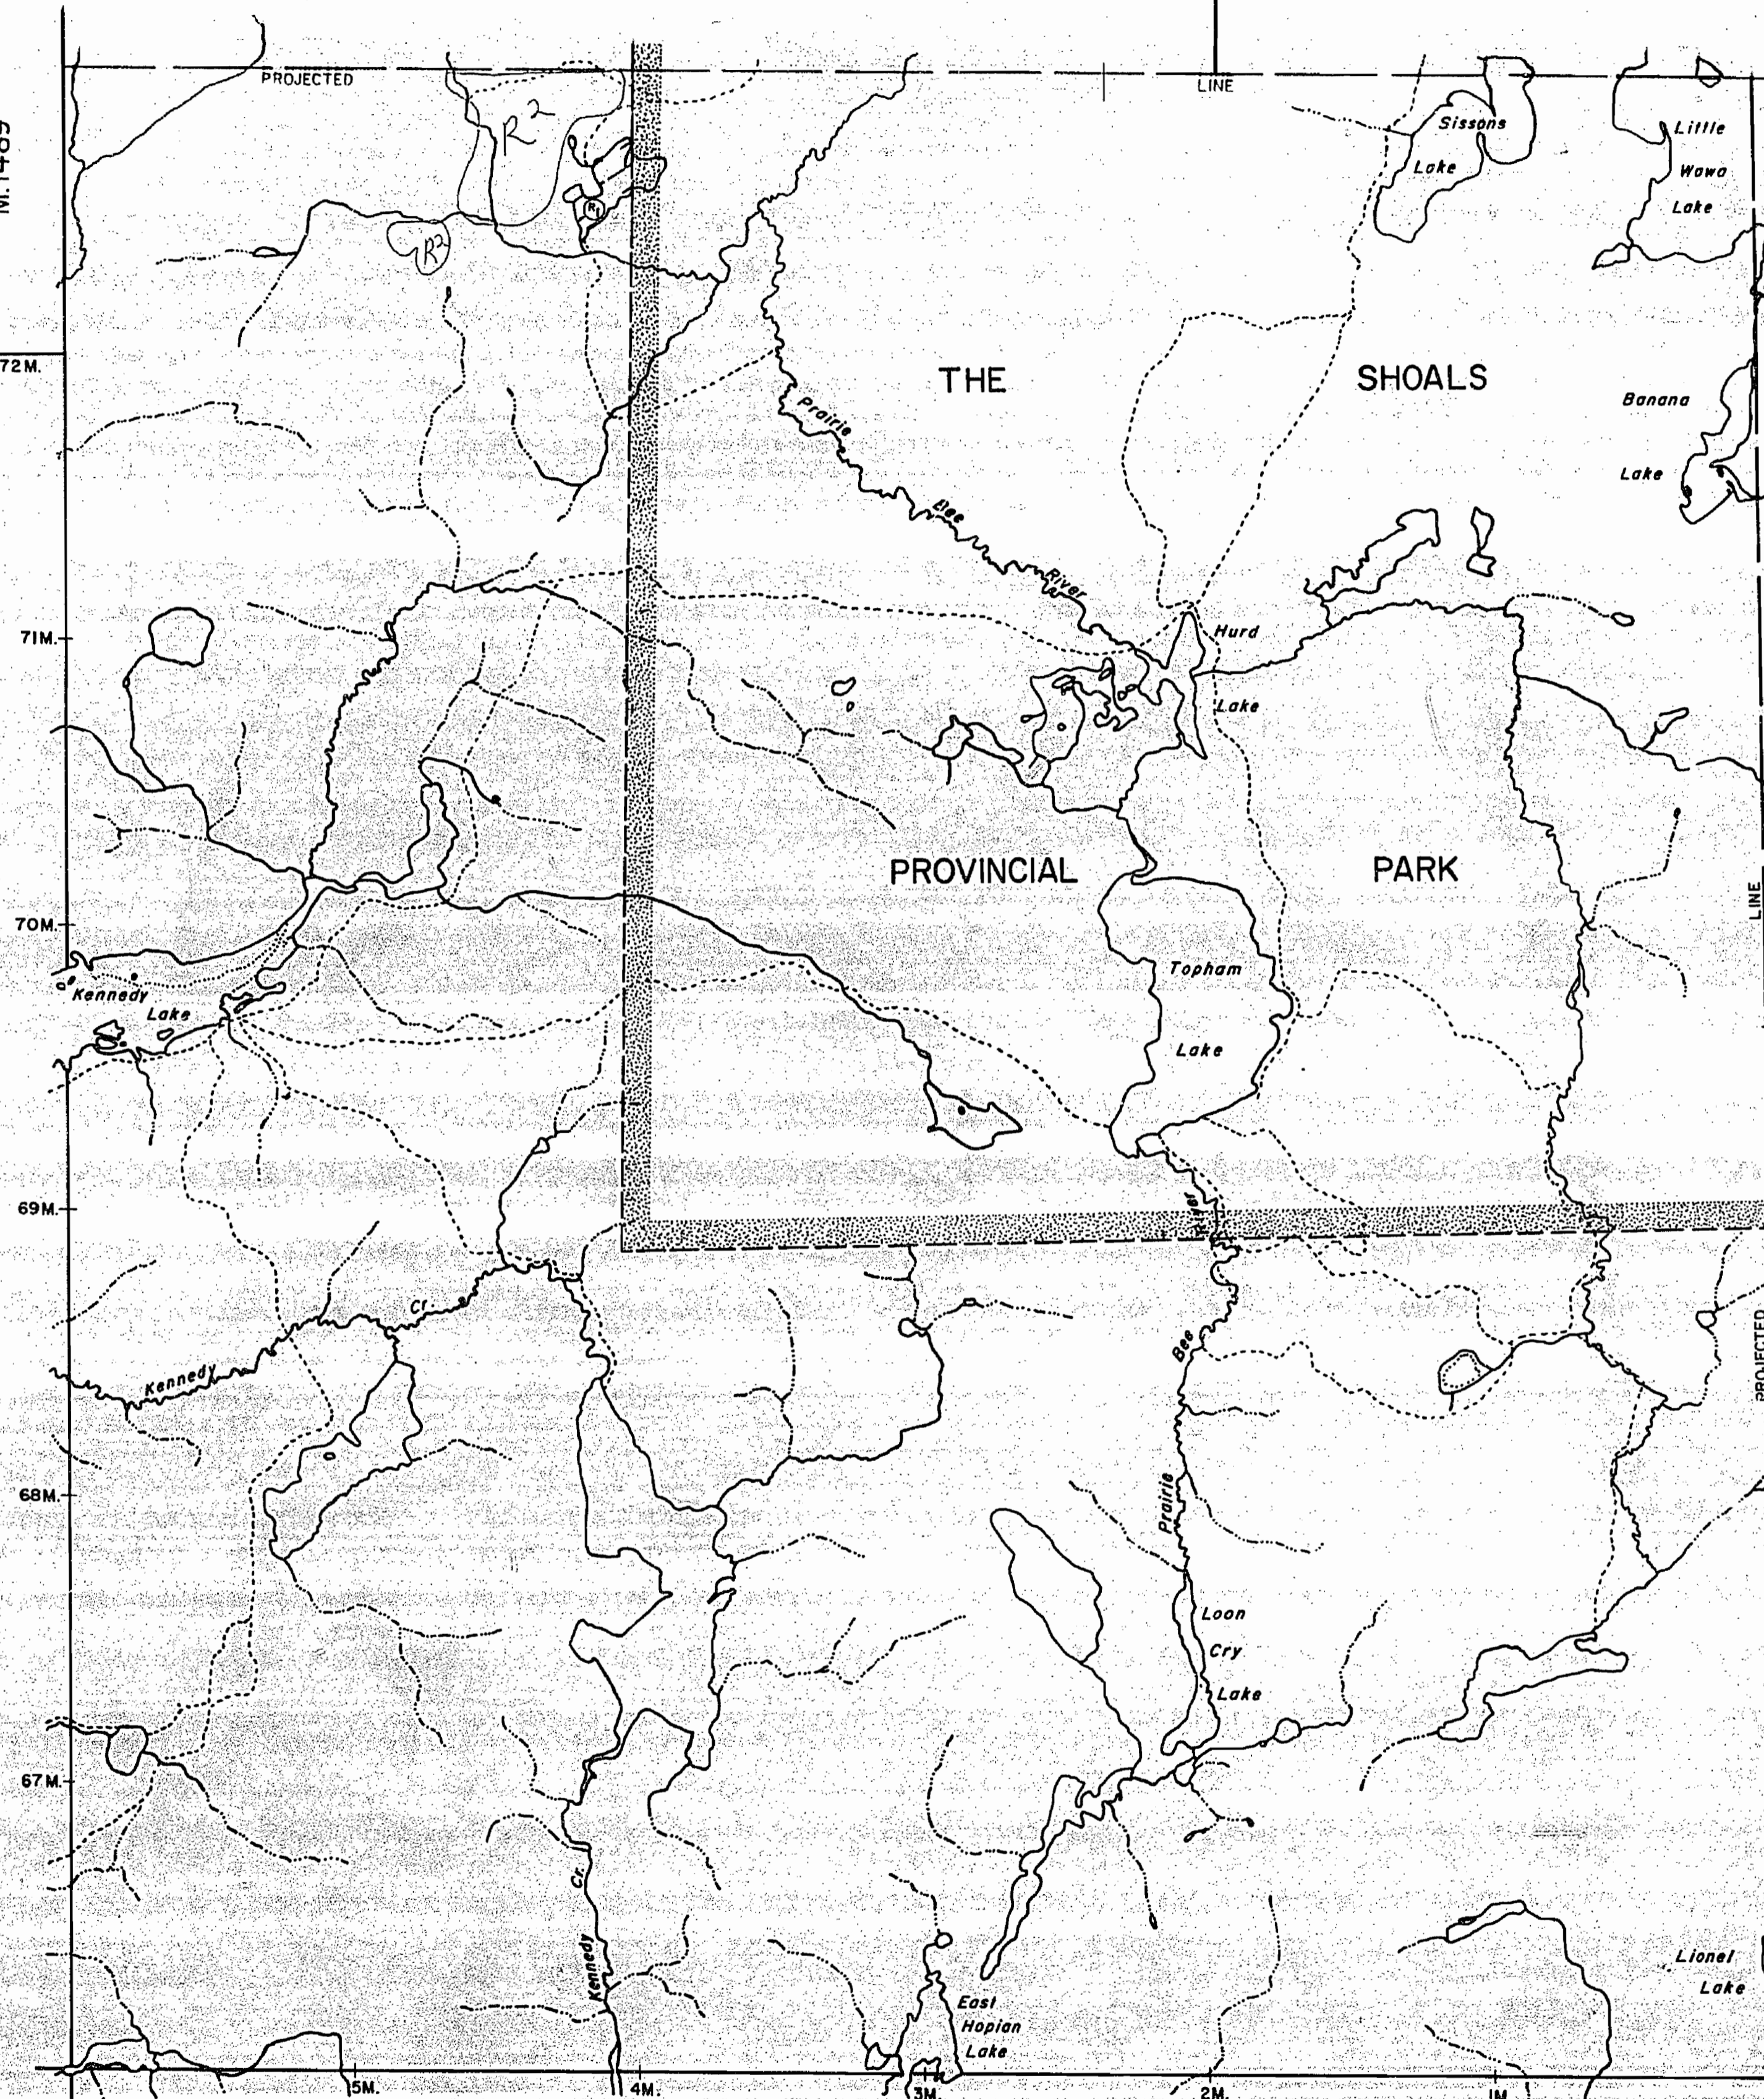

NOTES

400' surface rights reservation along the shores of all lakes and rivers.

PROPOSED ADDITION TO THE SHOALS PROV. PARK SHOWN THUS: *hatched*

AREAS WITHDRAWN FROM STAKING

S.R. - SURFACE RIGHTS M.R. - MINING RIGHTS

The 1975 Magnetic Bearing Approx. *6W* Annual Change *Increasing 01*

COSENS TP. M.1239

PETERS TP. M.1332

RECOLLET TP. M.1489

SHAWKENCE TP. M.1488

TRIQUET TP. M.1362

WINDEGO TP. M.1477

LEGEND

HIGHWAY AND ROUTE No.	
OTHER ROADS	
TRAILS	
SURVEYED LINES:	
TOWNSHIPS, BASE LINES, ETC.	
LOTS, MINING CLAIMS, PARCELS, ETC.	
UNSURVEYED LINES:	
LOT LINES	
PARCEL BOUNDARY	
MINING CLAIMS ETC.	
RAILWAY AND RIGHT OF WAY	
UTILITY LINES	
NON-PERENNIAL STREAM	
FLOODING OR FLOODING RIGHTS	
SUBDIVISION	
ORIGINAL SHORELINE	
MARSH OR MUSKEG	
MINES	